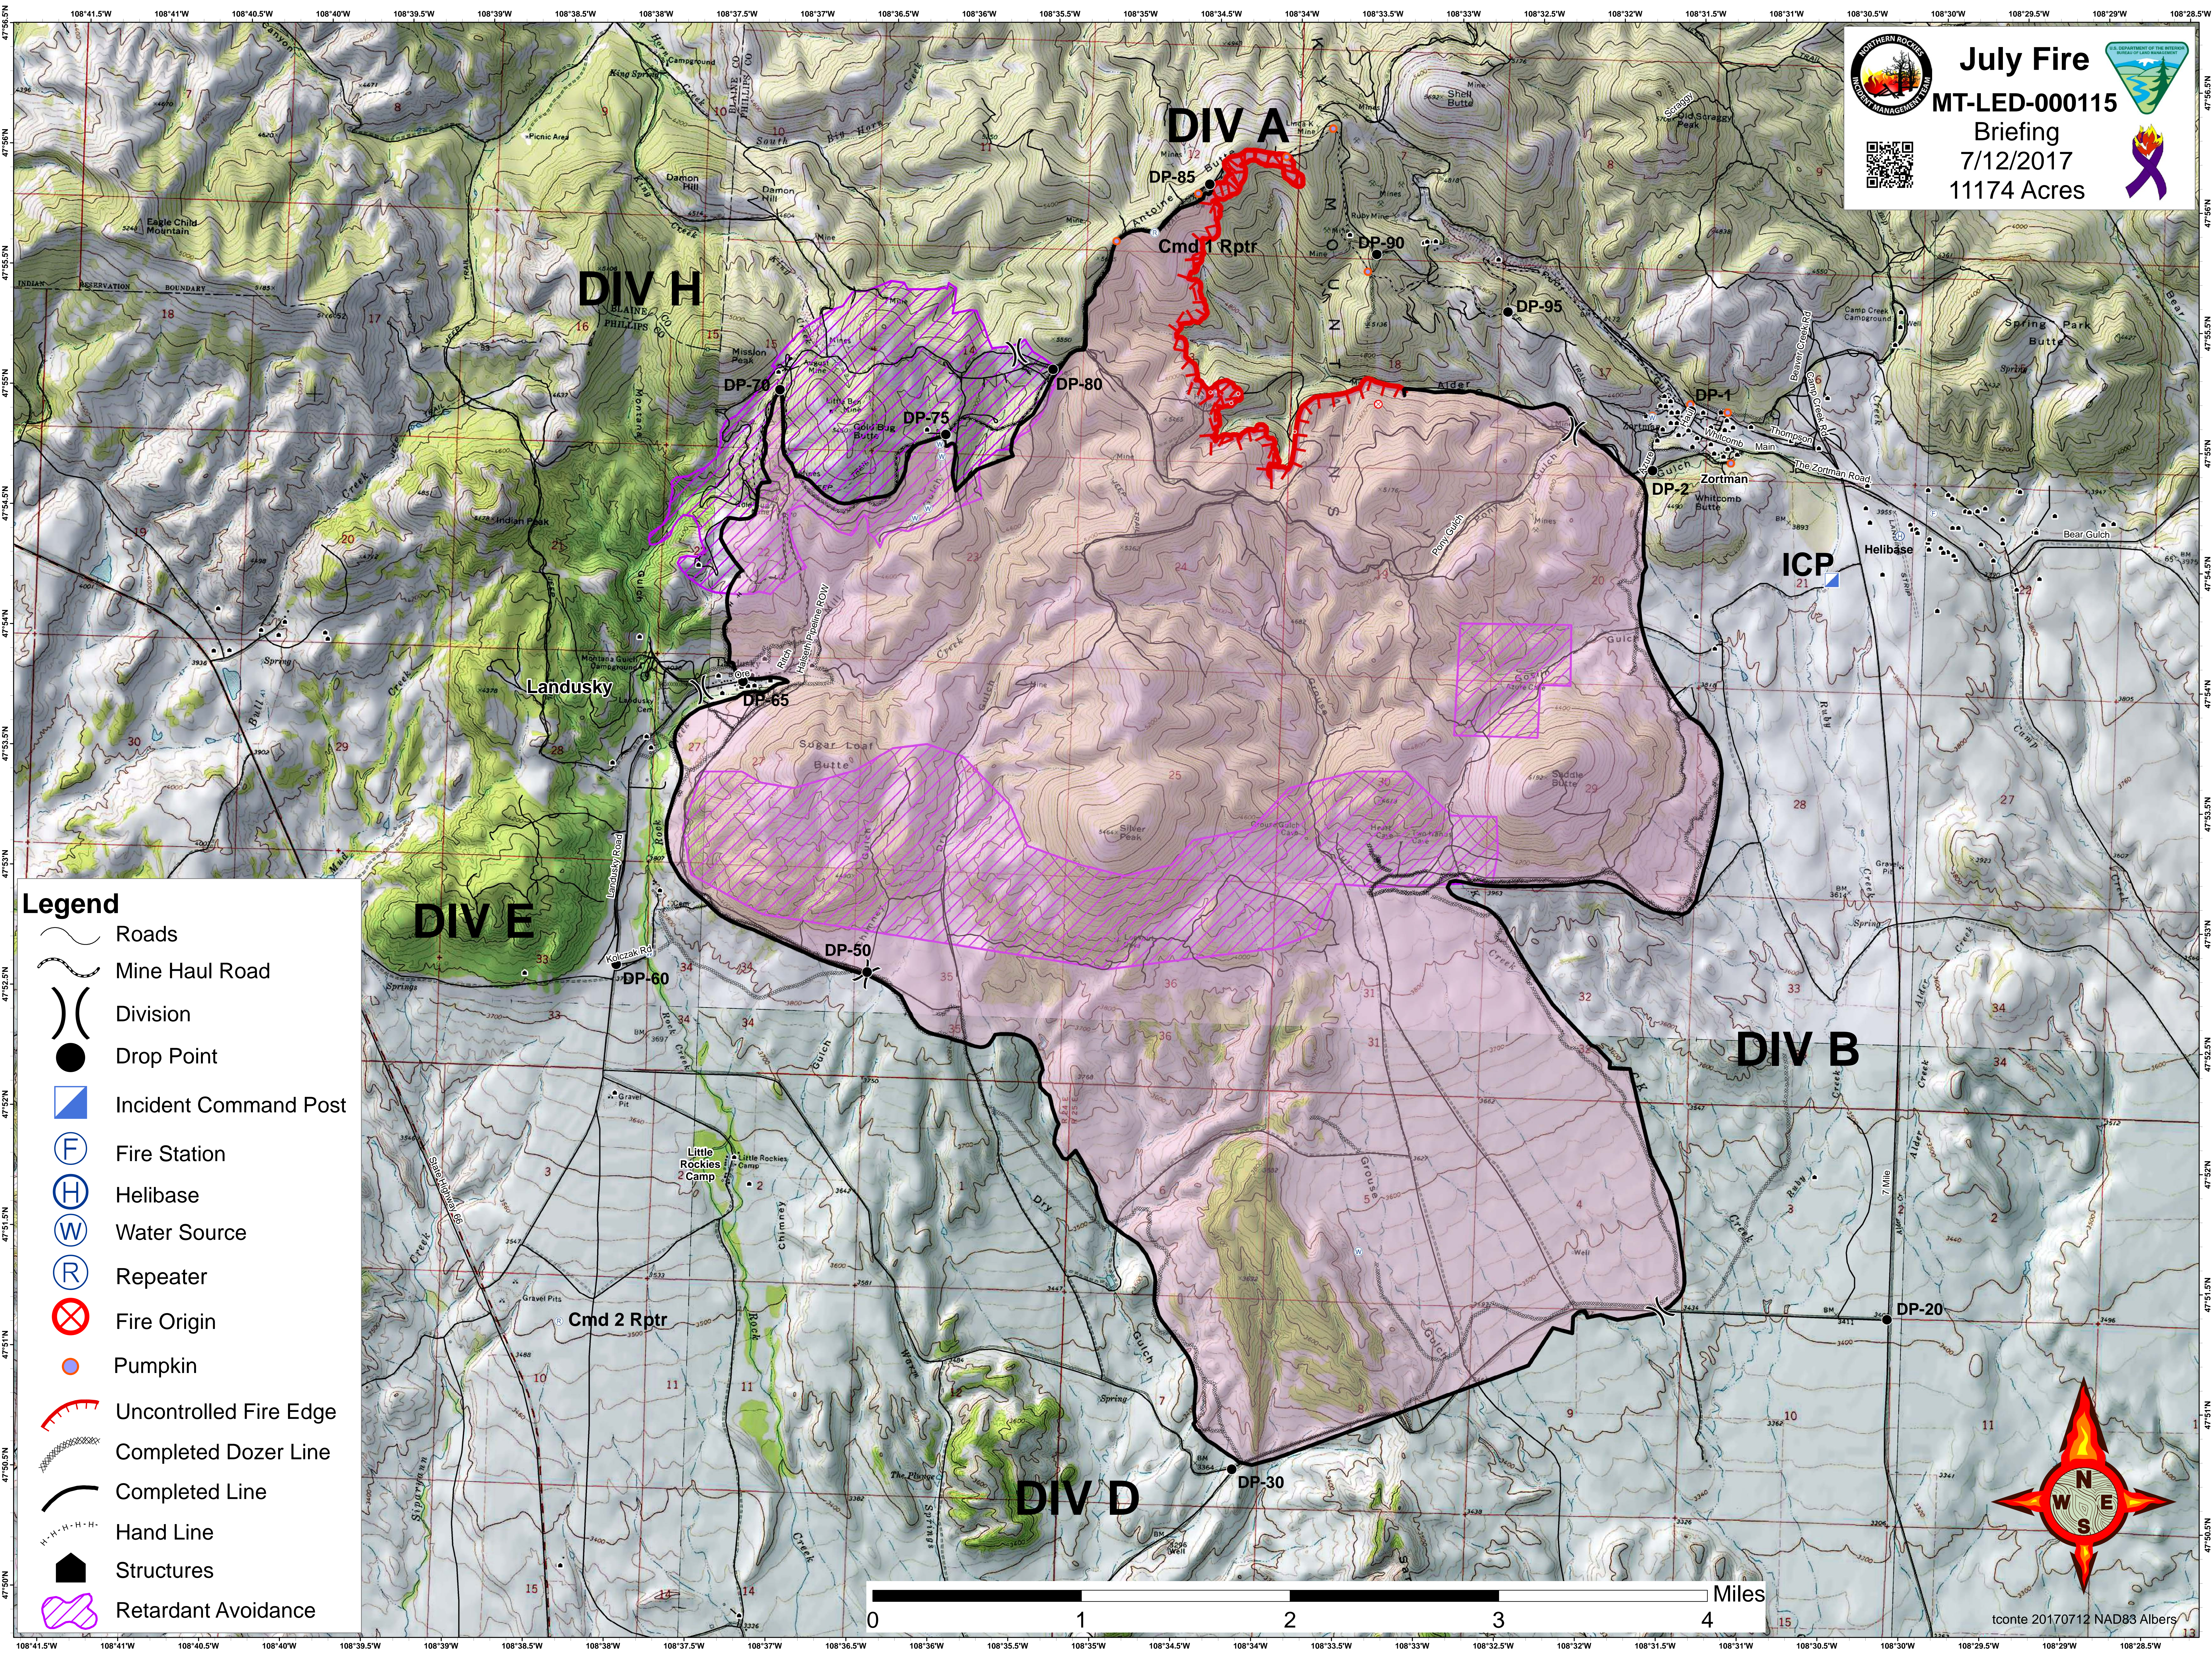

July Fire
MT-LED-000115
 Briefing
 7/12/2017
 11174 Acres

- Legend**
-  Roads
 -  Mine Haul Road
 -  Division
 -  Drop Point
 -  Incident Command Post
 -  Fire Station
 -  Helibase
 -  Water Source
 -  Repeater
 -  Fire Origin
 -  Pumpkin
 -  Uncontrolled Fire Edge
 -  Completed Dozer Line
 -  Completed Line
 -  Hand Line
 -  Structures
 -  Retardant Avoidance