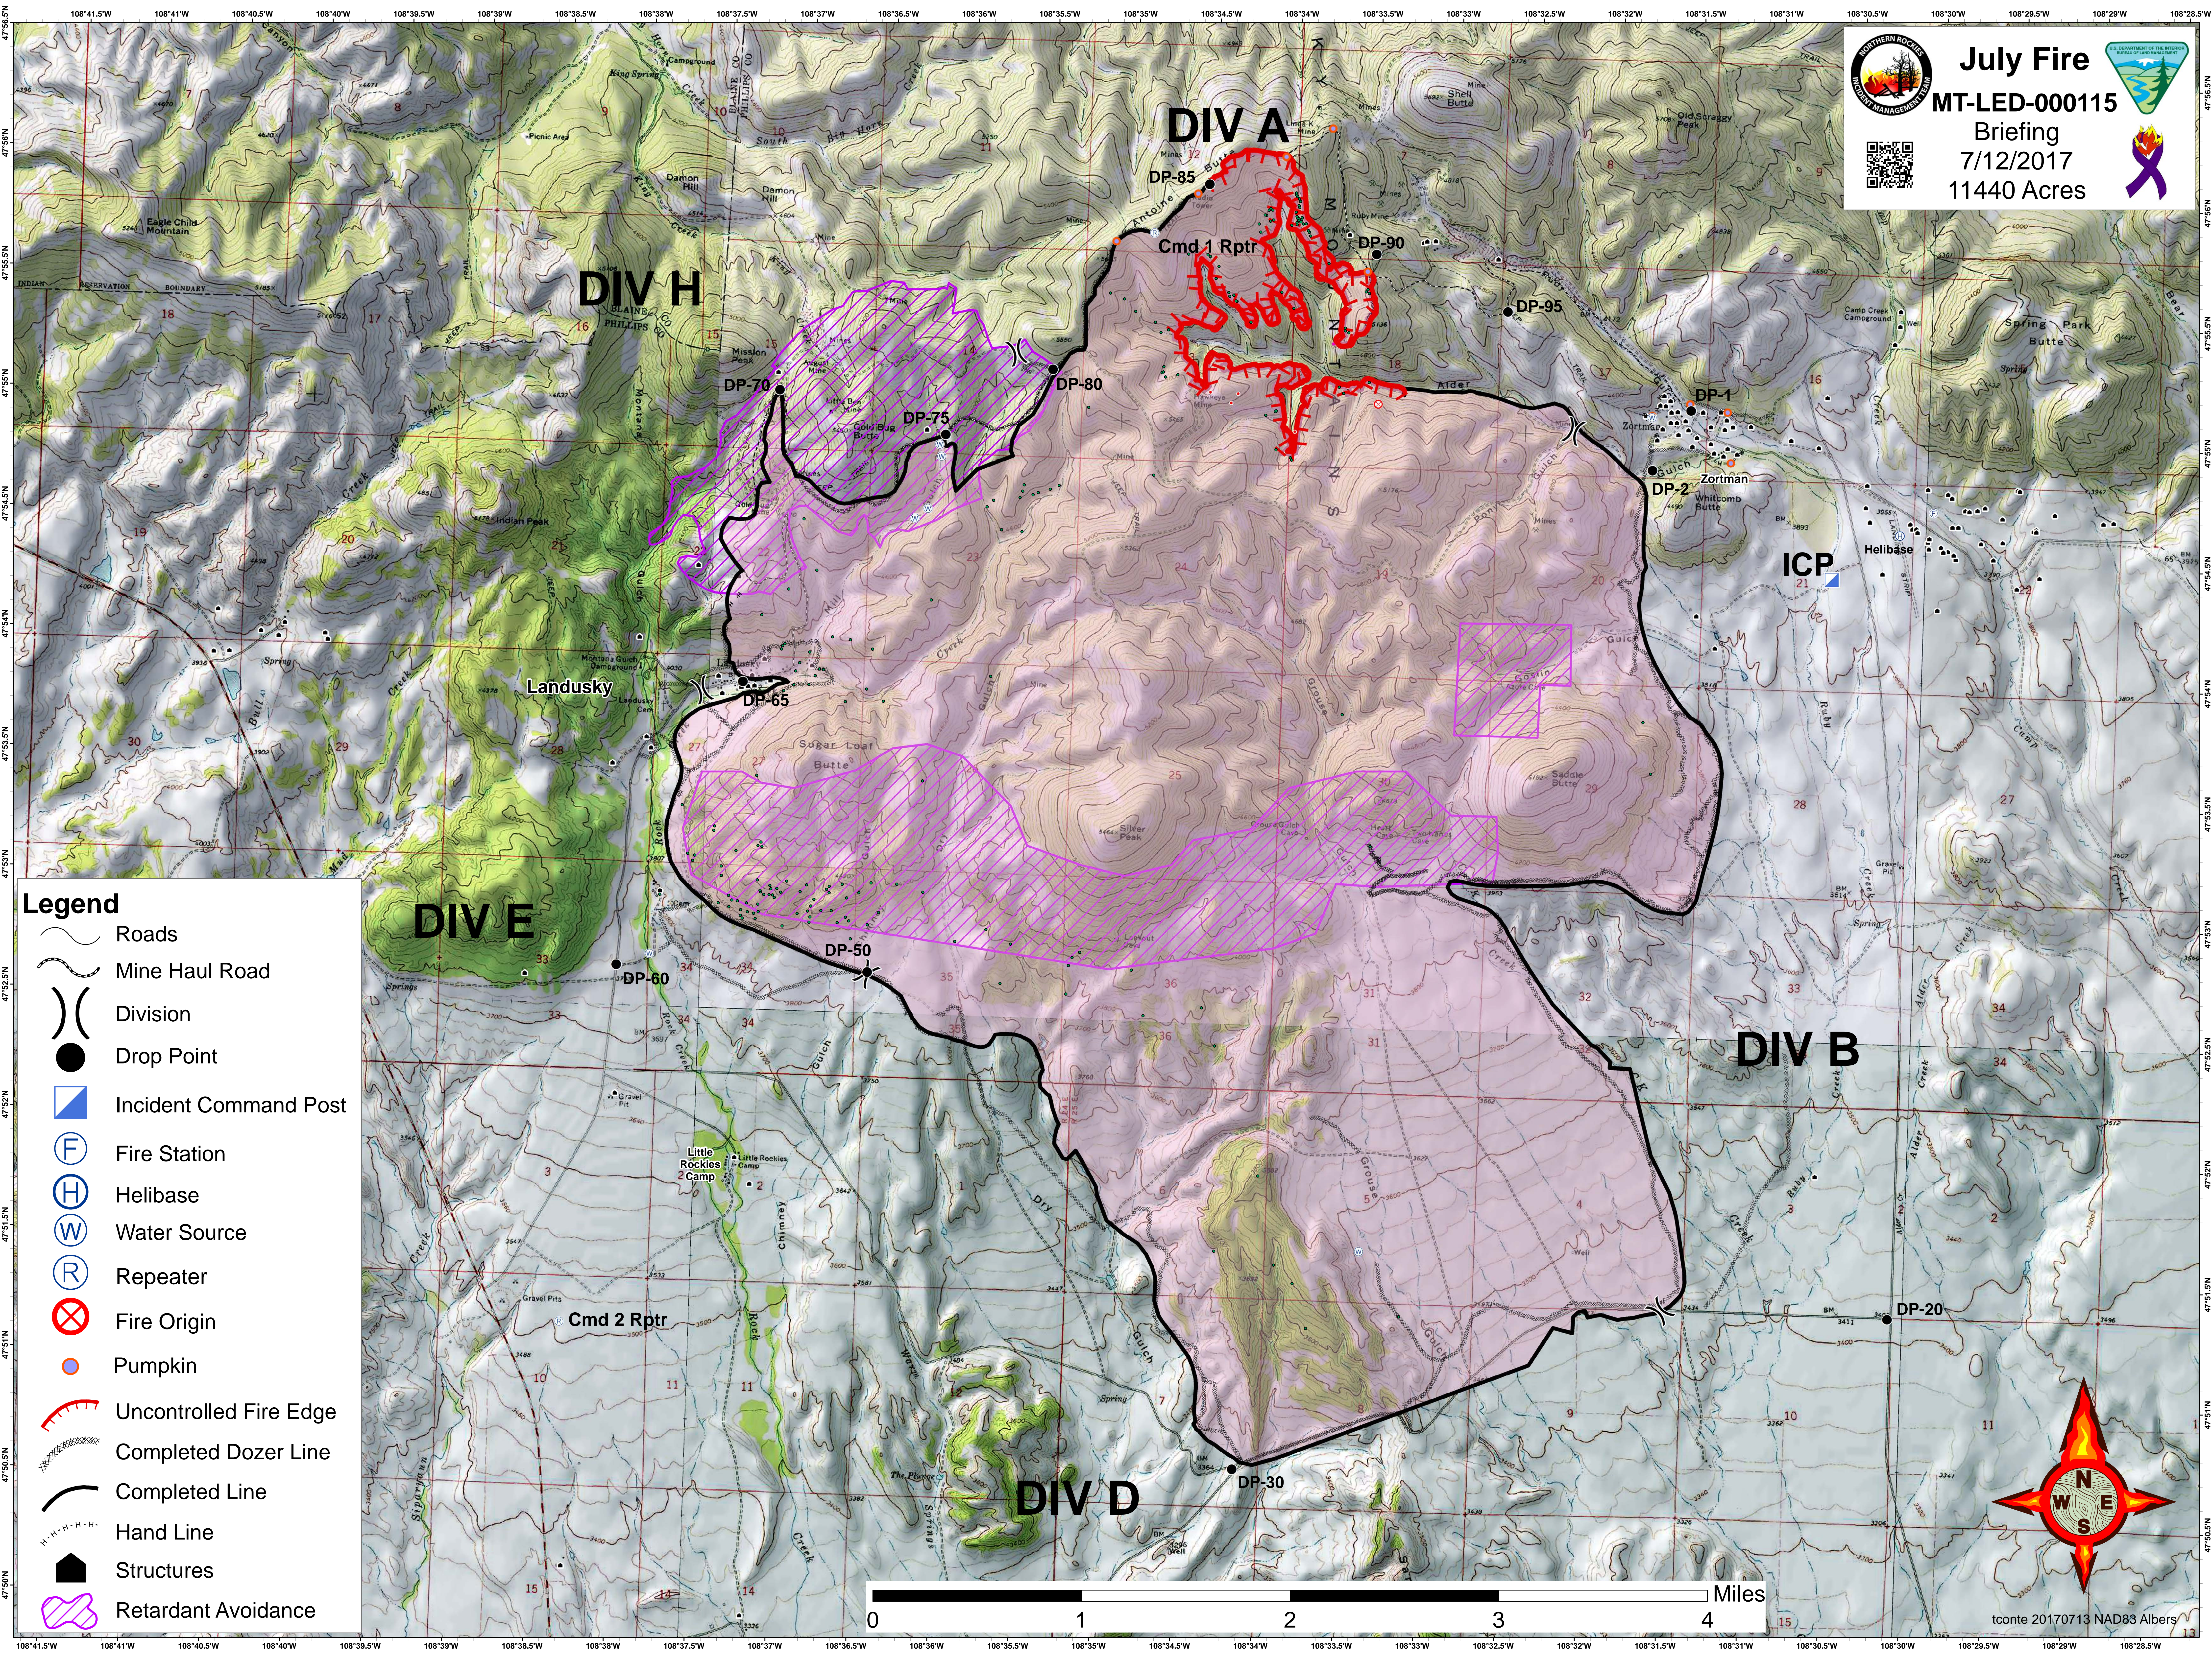

**July Fire**  
**MT-LED-000115**  
 Briefing  
 7/12/2017  
 11440 Acres

- Legend**
-  Roads
  -  Mine Haul Road
  -  Division
  -  Drop Point
  -  Incident Command Post
  -  Fire Station
  -  Helibase
  -  Water Source
  -  Repeater
  -  Fire Origin
  -  Pumpkin
  -  Uncontrolled Fire Edge
  -  Completed Dozer Line
  -  Completed Line
  -  Hand Line
  -  Structures
  -  Retardant Avoidance

tccont 20170713 NAD83 Albers