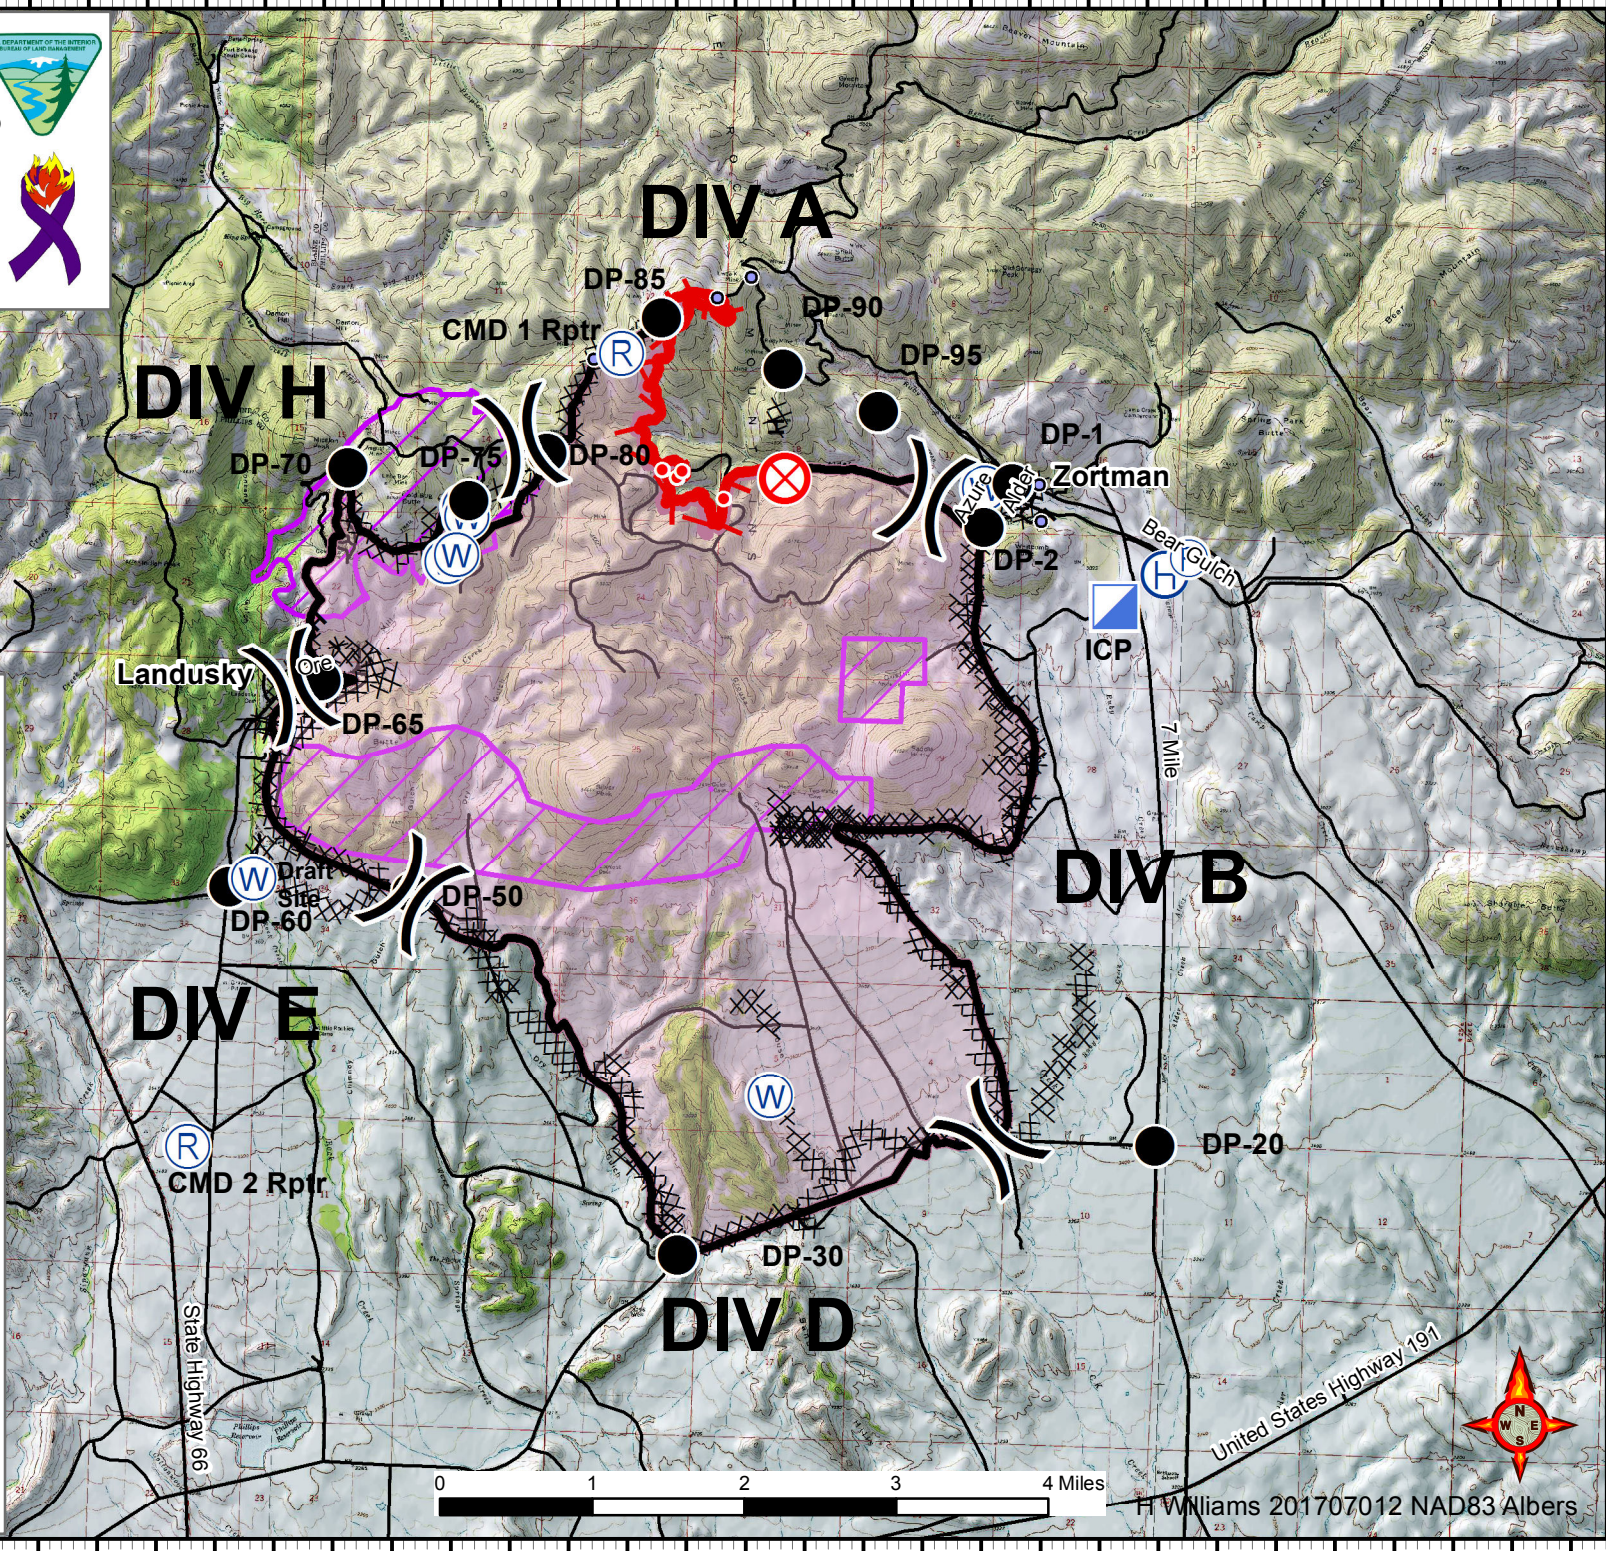

July Fire

MT-LED-000115

IAP

7/13/2017

Day Shift

11,174 Acres

DIV H

DIV A

DIV B

DIV E

DIV D

Legend

- Roads
- Division
- Drop Point
- Incident Command Post
- Camp
- Fire Station
- Helibase
- Water Source
- Repeater
- Fire Origin
- Uncontrolled Fire Edge
- Completed Dozer Line
- Completed Line
- Hand Line
- Retardant Avoidance

H Williams 201707012 NAD83 Albers