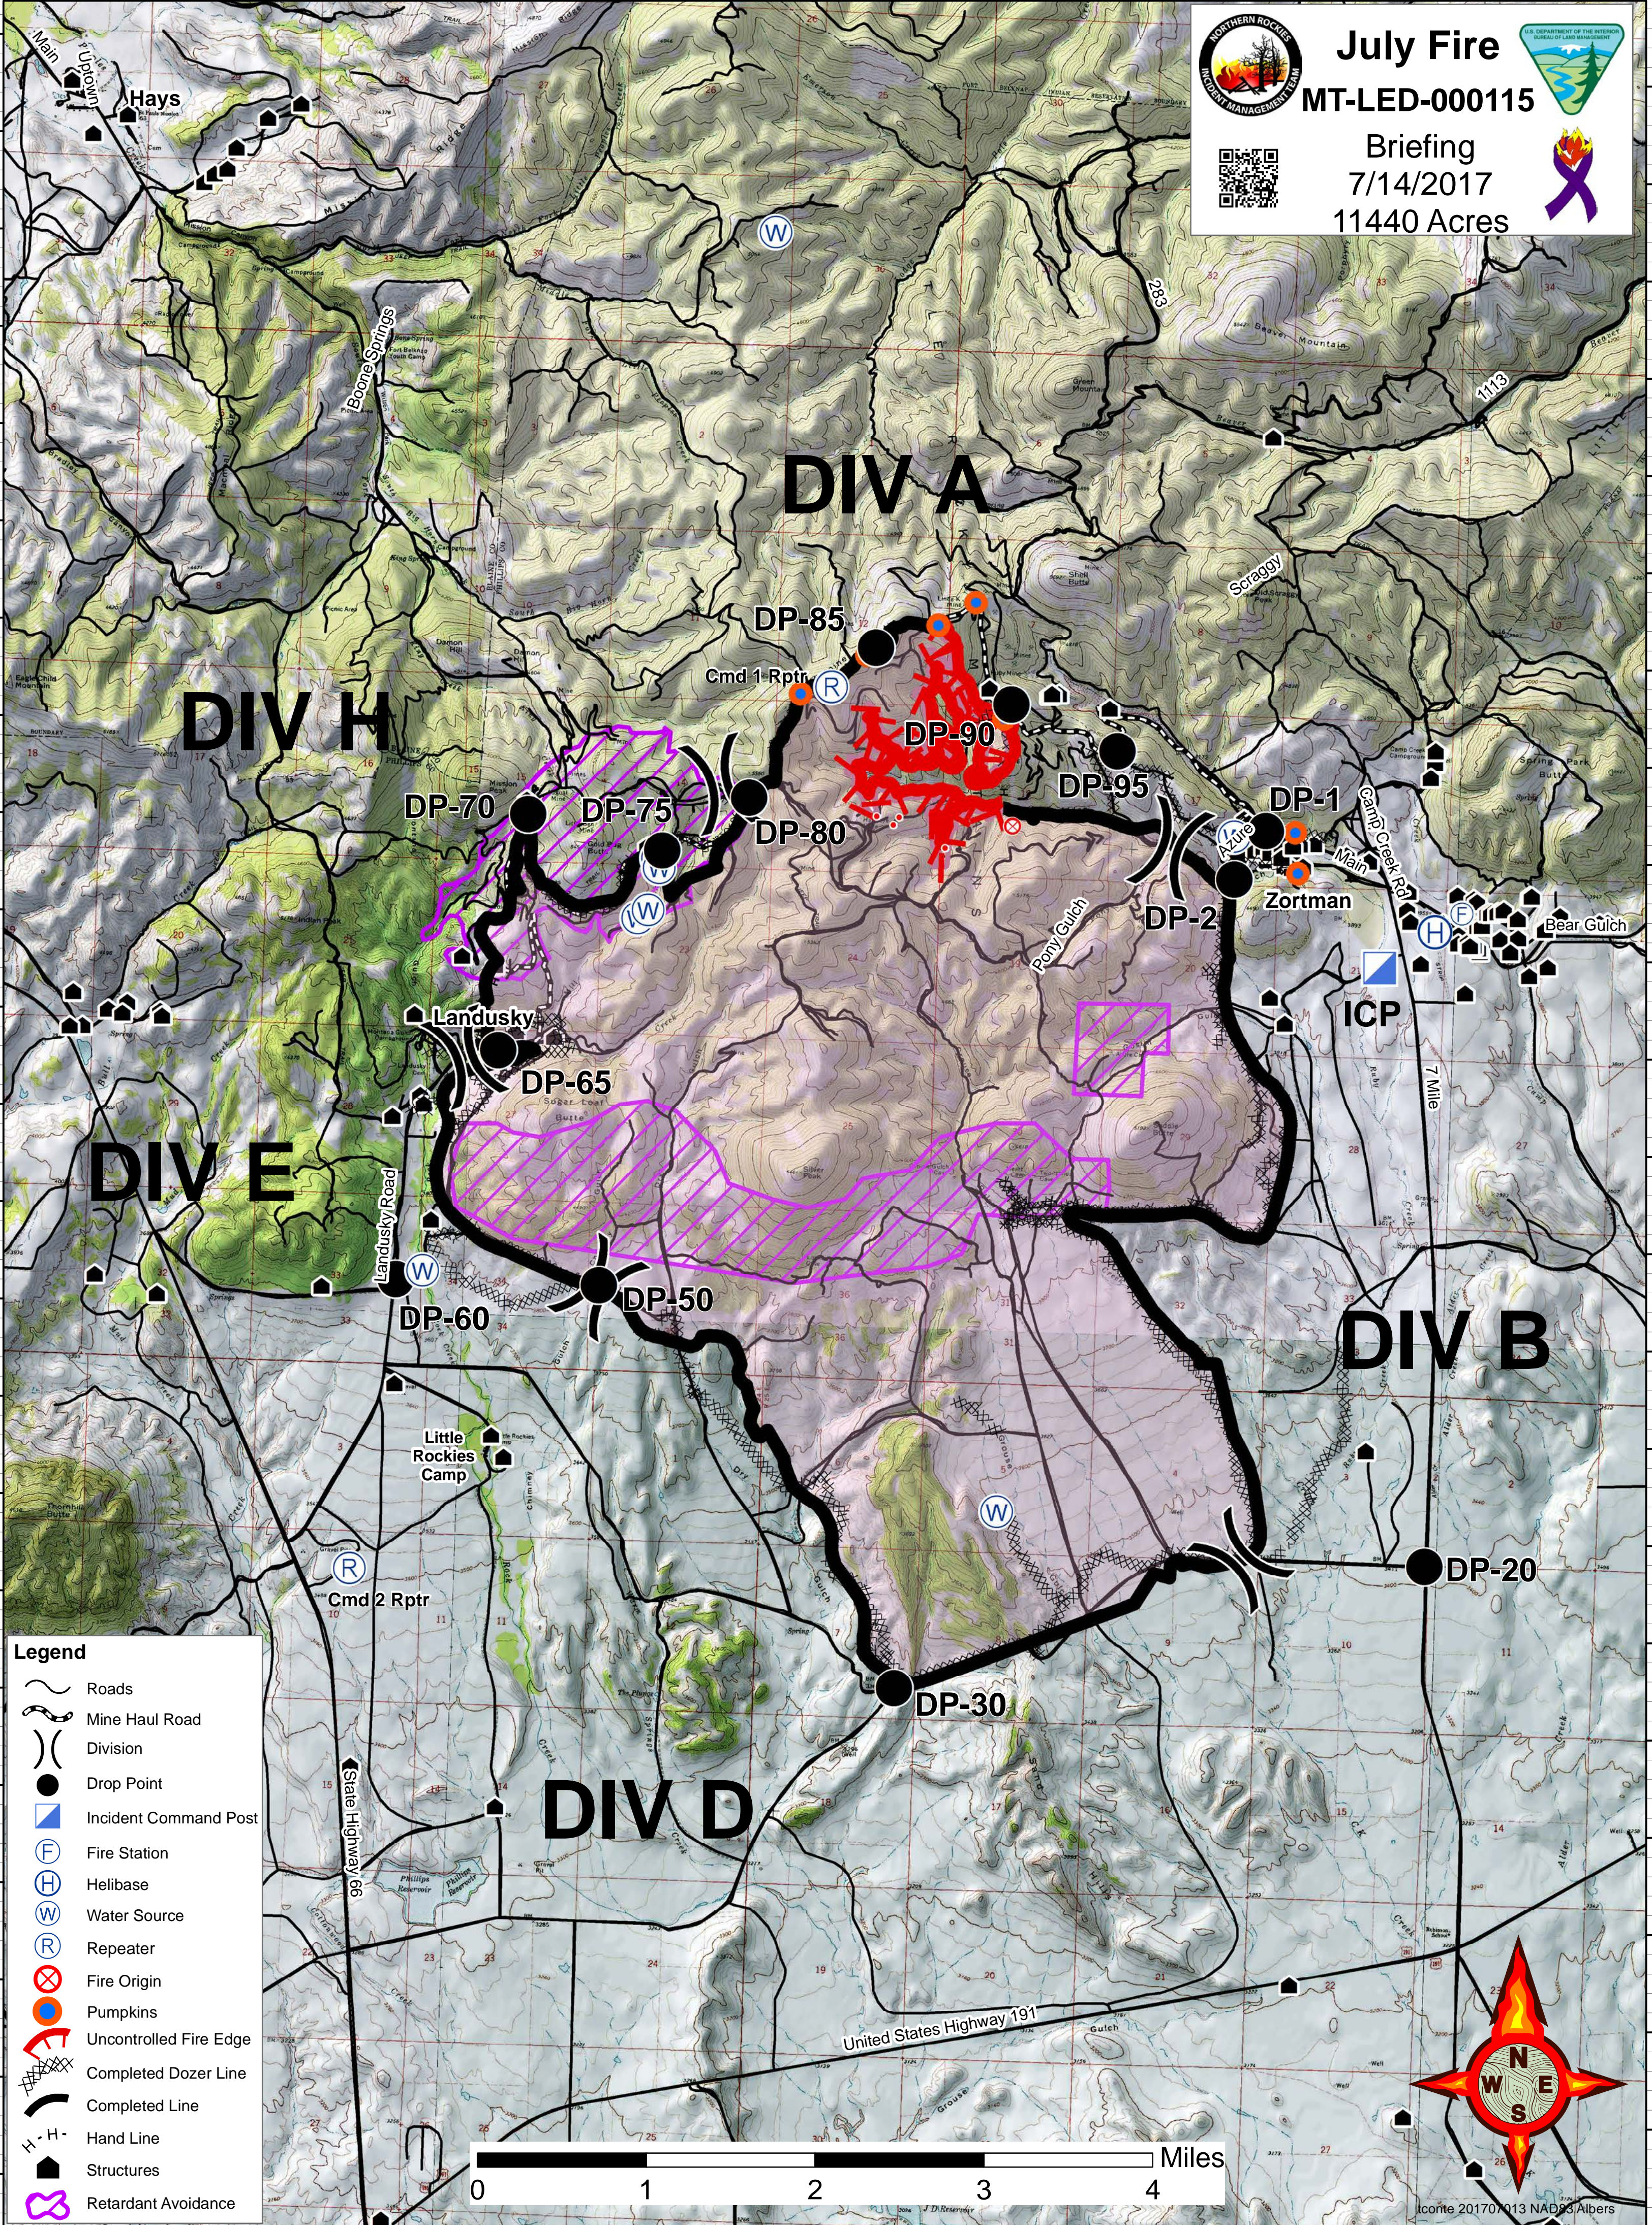

108°41'W 108°40'W 108°39'W 108°38'W 108°37'W 108°36'W 108°35'W 108°34'W 108°33'W 108°32'W 108°31'W 108°30'W 108°29'W

47°59'N 47°58.5'N 47°58'N 47°57.5'N 47°57'N 47°56.5'N 47°56'N 47°55.5'N 47°55'N 47°54.5'N 47°54'N 47°53.5'N 47°53'N 47°52.5'N 47°52'N 47°51.5'N 47°51'N 47°50.5'N 47°50'N 47°49.5'N 47°49'N 47°48.5'N 47°48'N

July Fire

MT-LED-000115

Briefing
7/14/2017

11440 Acres

- Legend**
- Roads
 - Mine Haul Road
 - Division
 - Drop Point
 - Incident Command Post
 - Fire Station
 - Helibase
 - Water Source
 - Repeater
 - Fire Origin
 - Pumpkins
 - Uncontrolled Fire Edge
 - Completed Dozer Line
 - Completed Line
 - Hand Line
 - Structures
 - Retardant Avoidance

Iconite 2017/01/13 NAD83 Albers