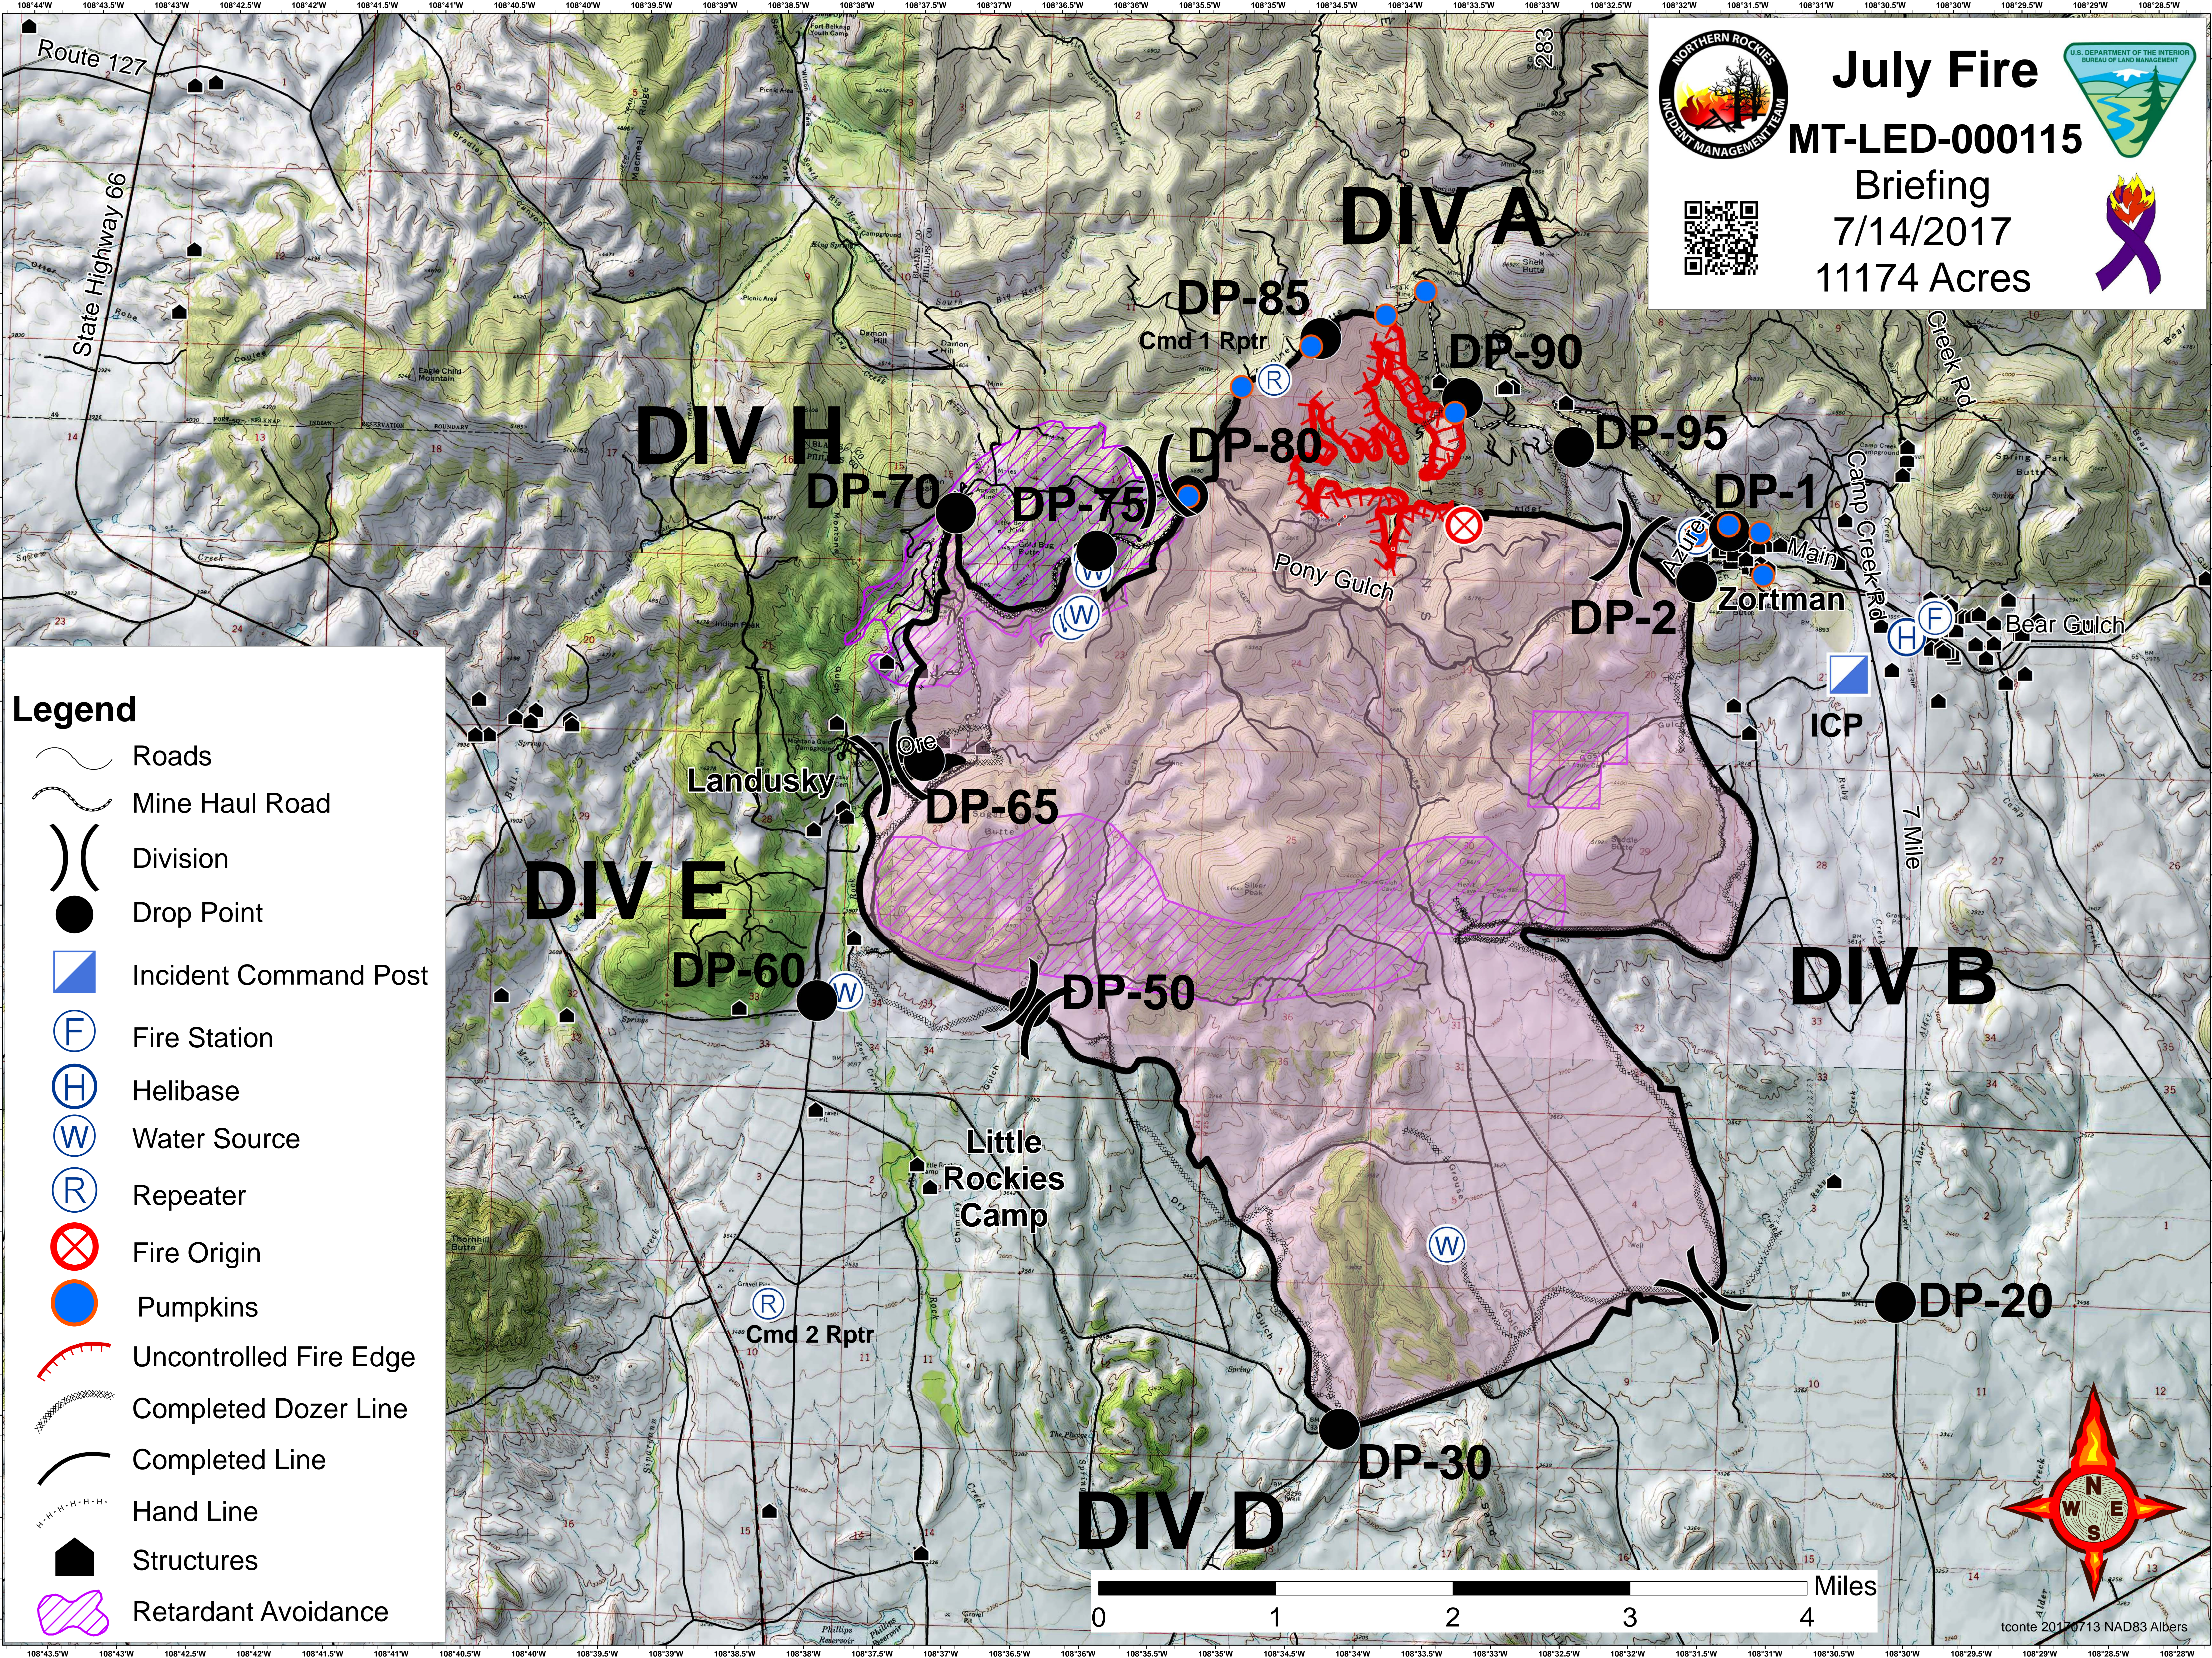

July Fire
MT-LED-000115
 Briefing
 7/14/2017
 11174 Acres

- Legend**
- Roads
 - Mine Haul Road
 - Division
 - Drop Point
 - Incident Command Post
 - Fire Station
 - Helibase
 - Water Source
 - Repeater
 - Fire Origin
 - Pumpkins
 - Uncontrolled Fire Edge
 - Completed Dozer Line
 - Completed Line
 - Hand Line
 - Structures
 - Retardant Avoidance

contc 20170713 NAD83 Albers