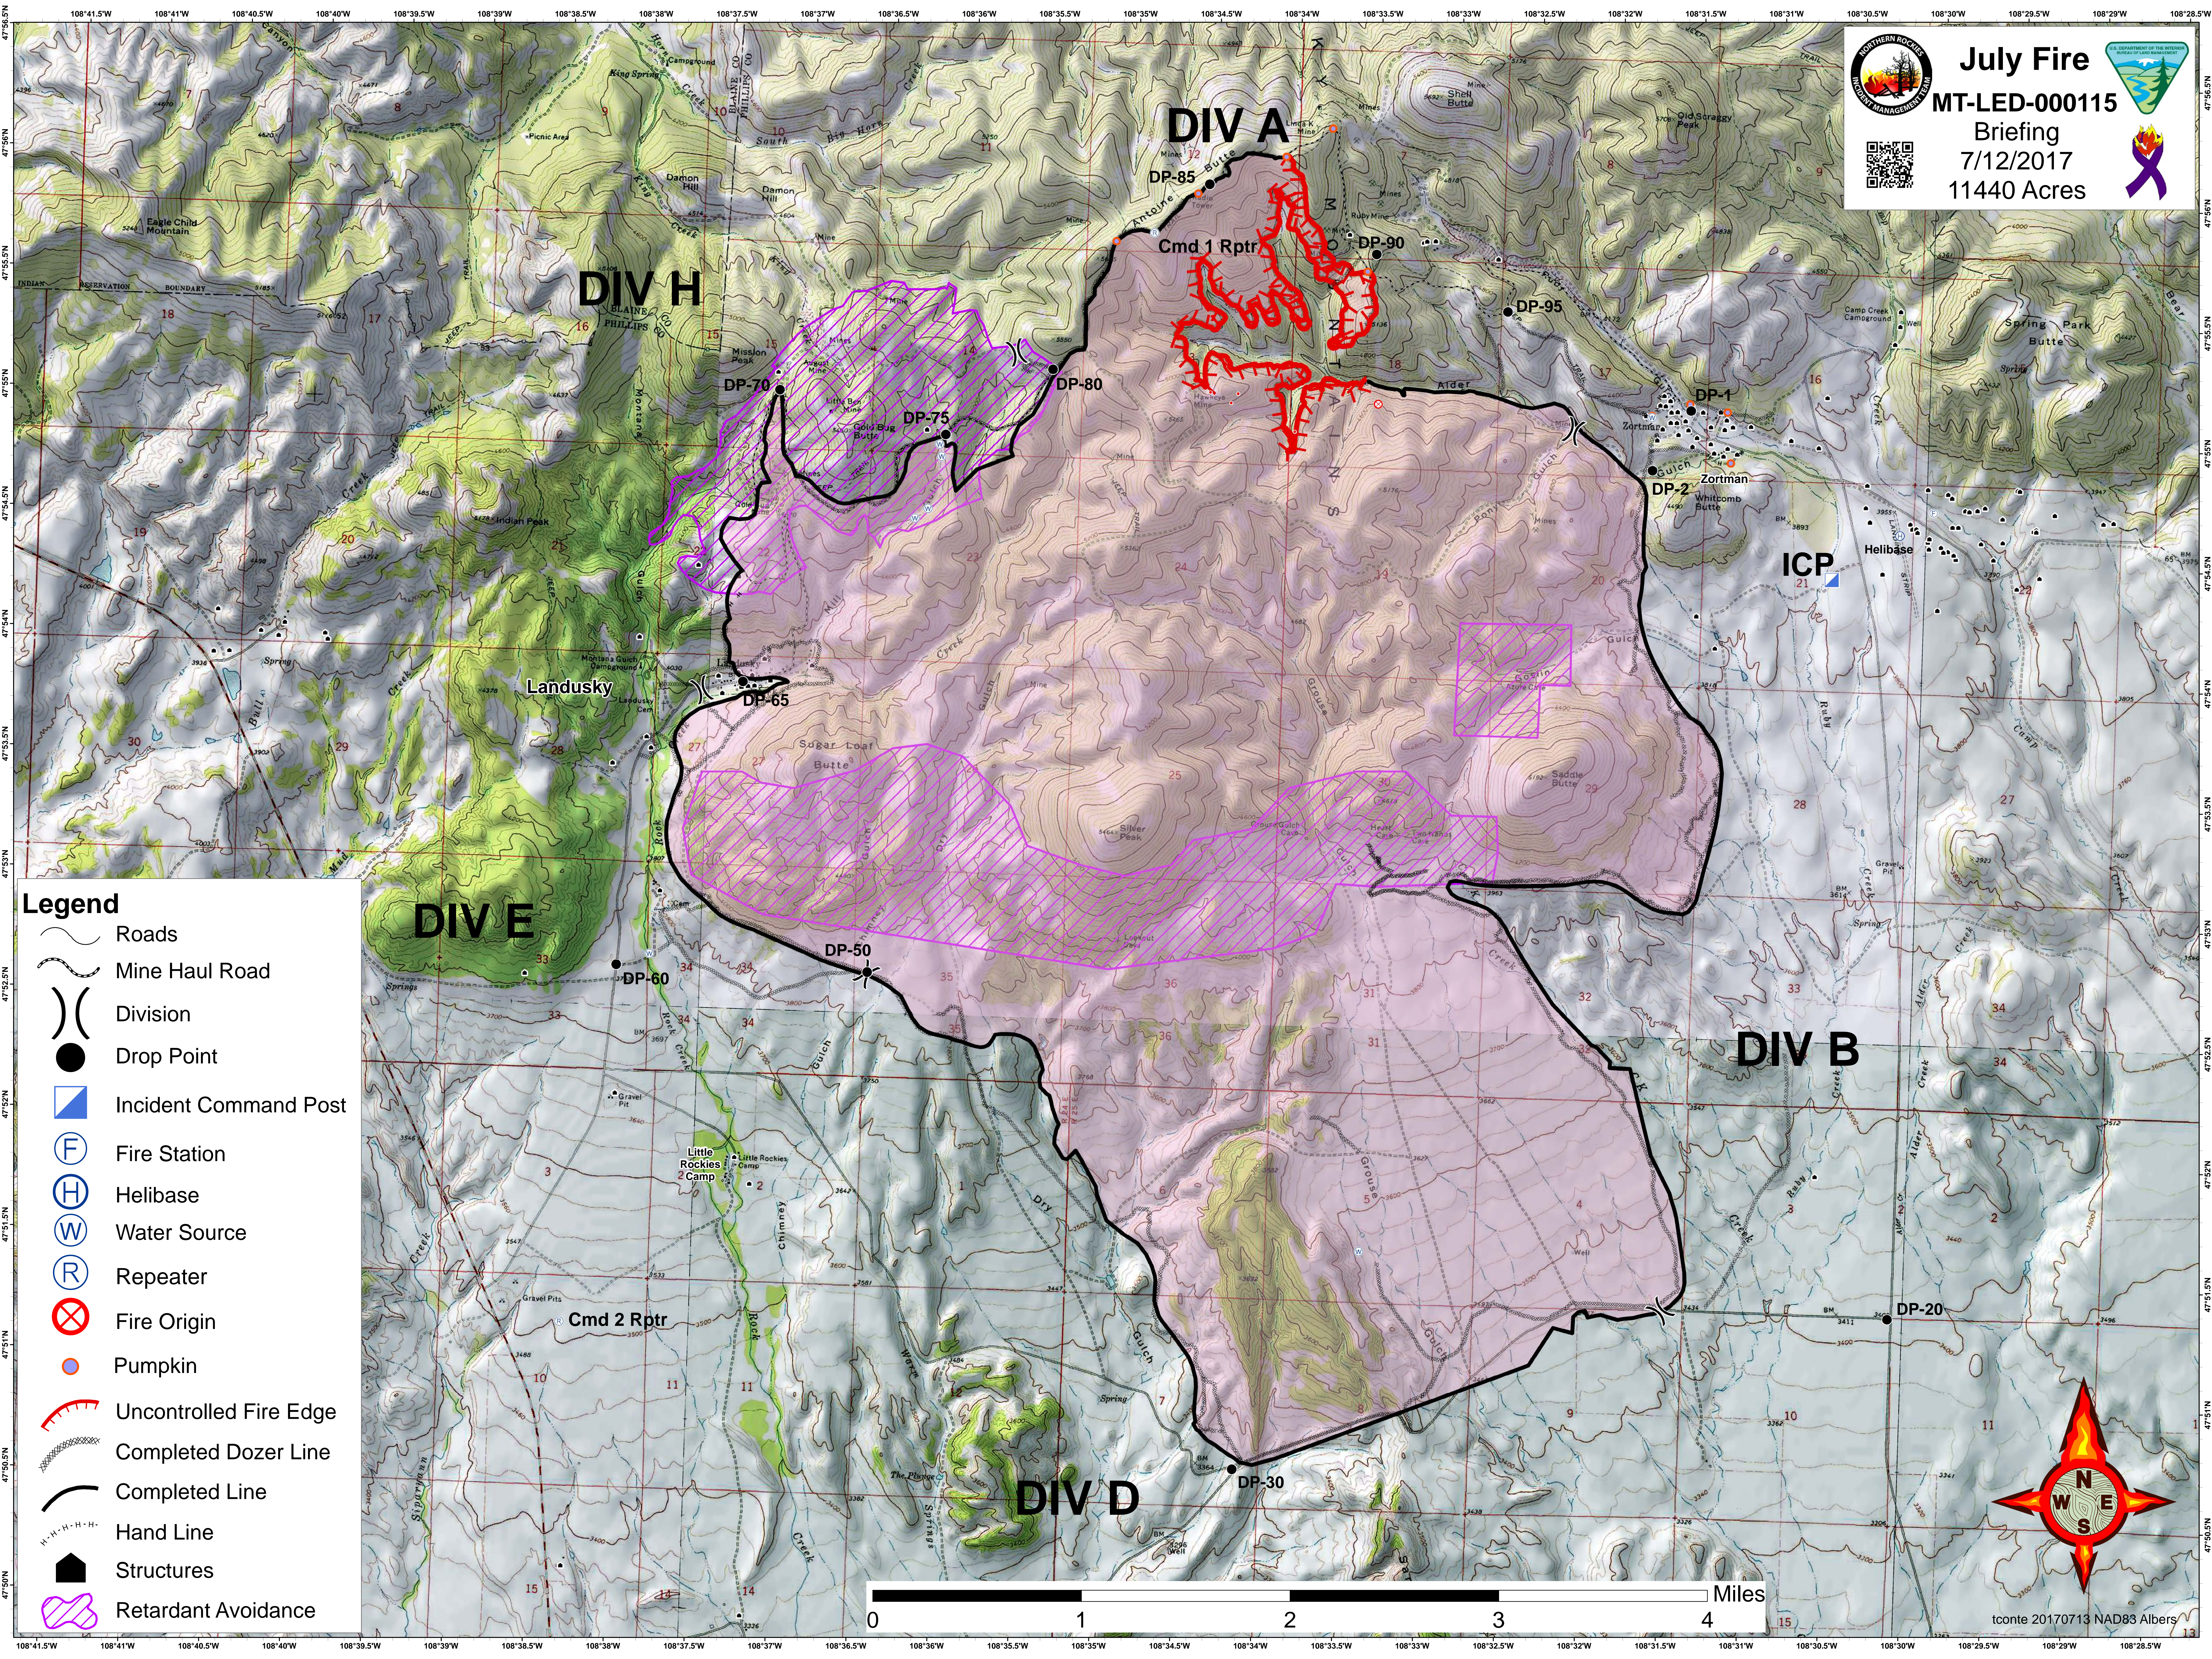

July Fire
MT-LED-000115
 Briefing
 7/12/2017
 11440 Acres

- Legend**
-  Roads
 -  Mine Haul Road
 -  Division
 -  Drop Point
 -  Incident Command Post
 -  Fire Station
 -  Helibase
 -  Water Source
 -  Repeater
 -  Fire Origin
 -  Pumpkin
 -  Uncontrolled Fire Edge
 -  Completed Dozer Line
 -  Completed Line
 -  Hand Line
 -  Structures
 - Retardant Avoidance

tccont 20170713 NAD83 Albers