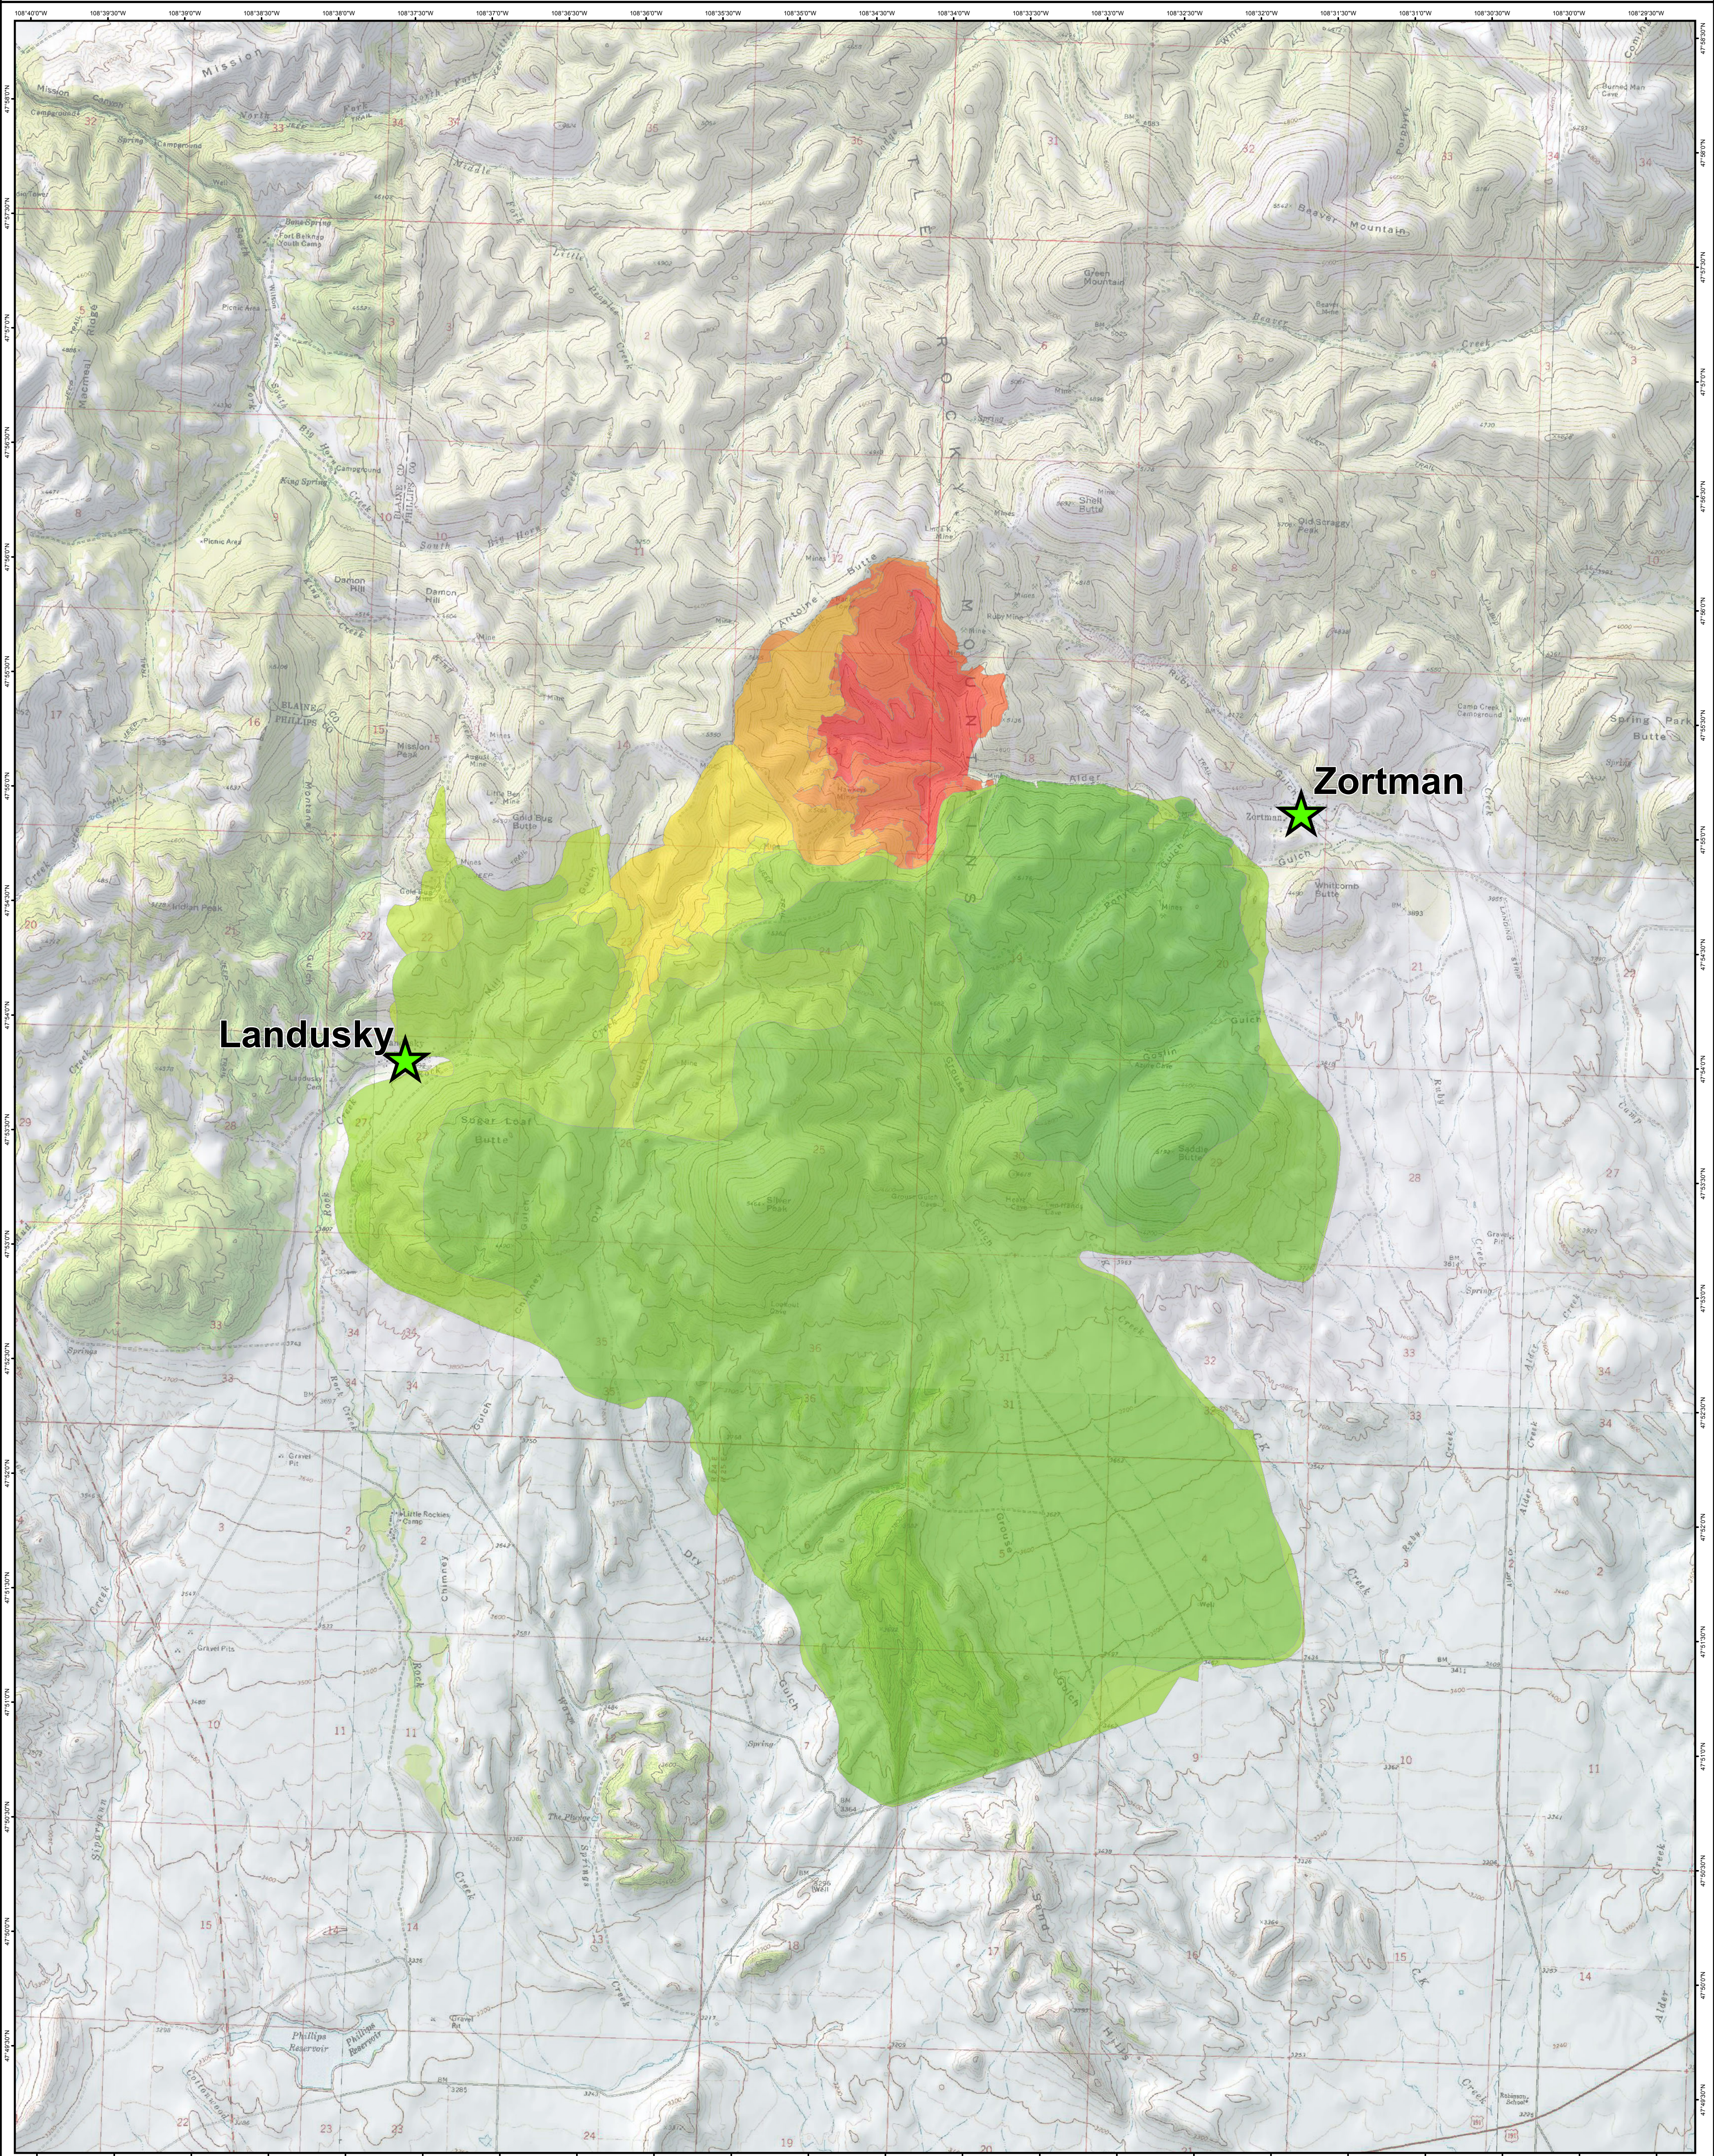

Progression Map

July Fire

MT-LED-000115

	2017-07-05 1676 growth ac, 1676 total ac		2017-07-10 269 growth ac, 10810 total ac		Towns
	2017-07-06 6706 growth ac, 8381 total ac		2017-07-11 282 growth ac, 11092 total ac		
	2017-07-07 1745 growth ac, 10127 total ac		2017-07-12 81 growth ac, 11173 total ac		
	2017-07-08 319 growth ac, 10446 total ac		2017-07-13 265 growth ac, 11438 total ac		
	2017-07-09 95 growth ac, 10541 total ac		2017-07-15 259 growth ac, 11698 total ac		