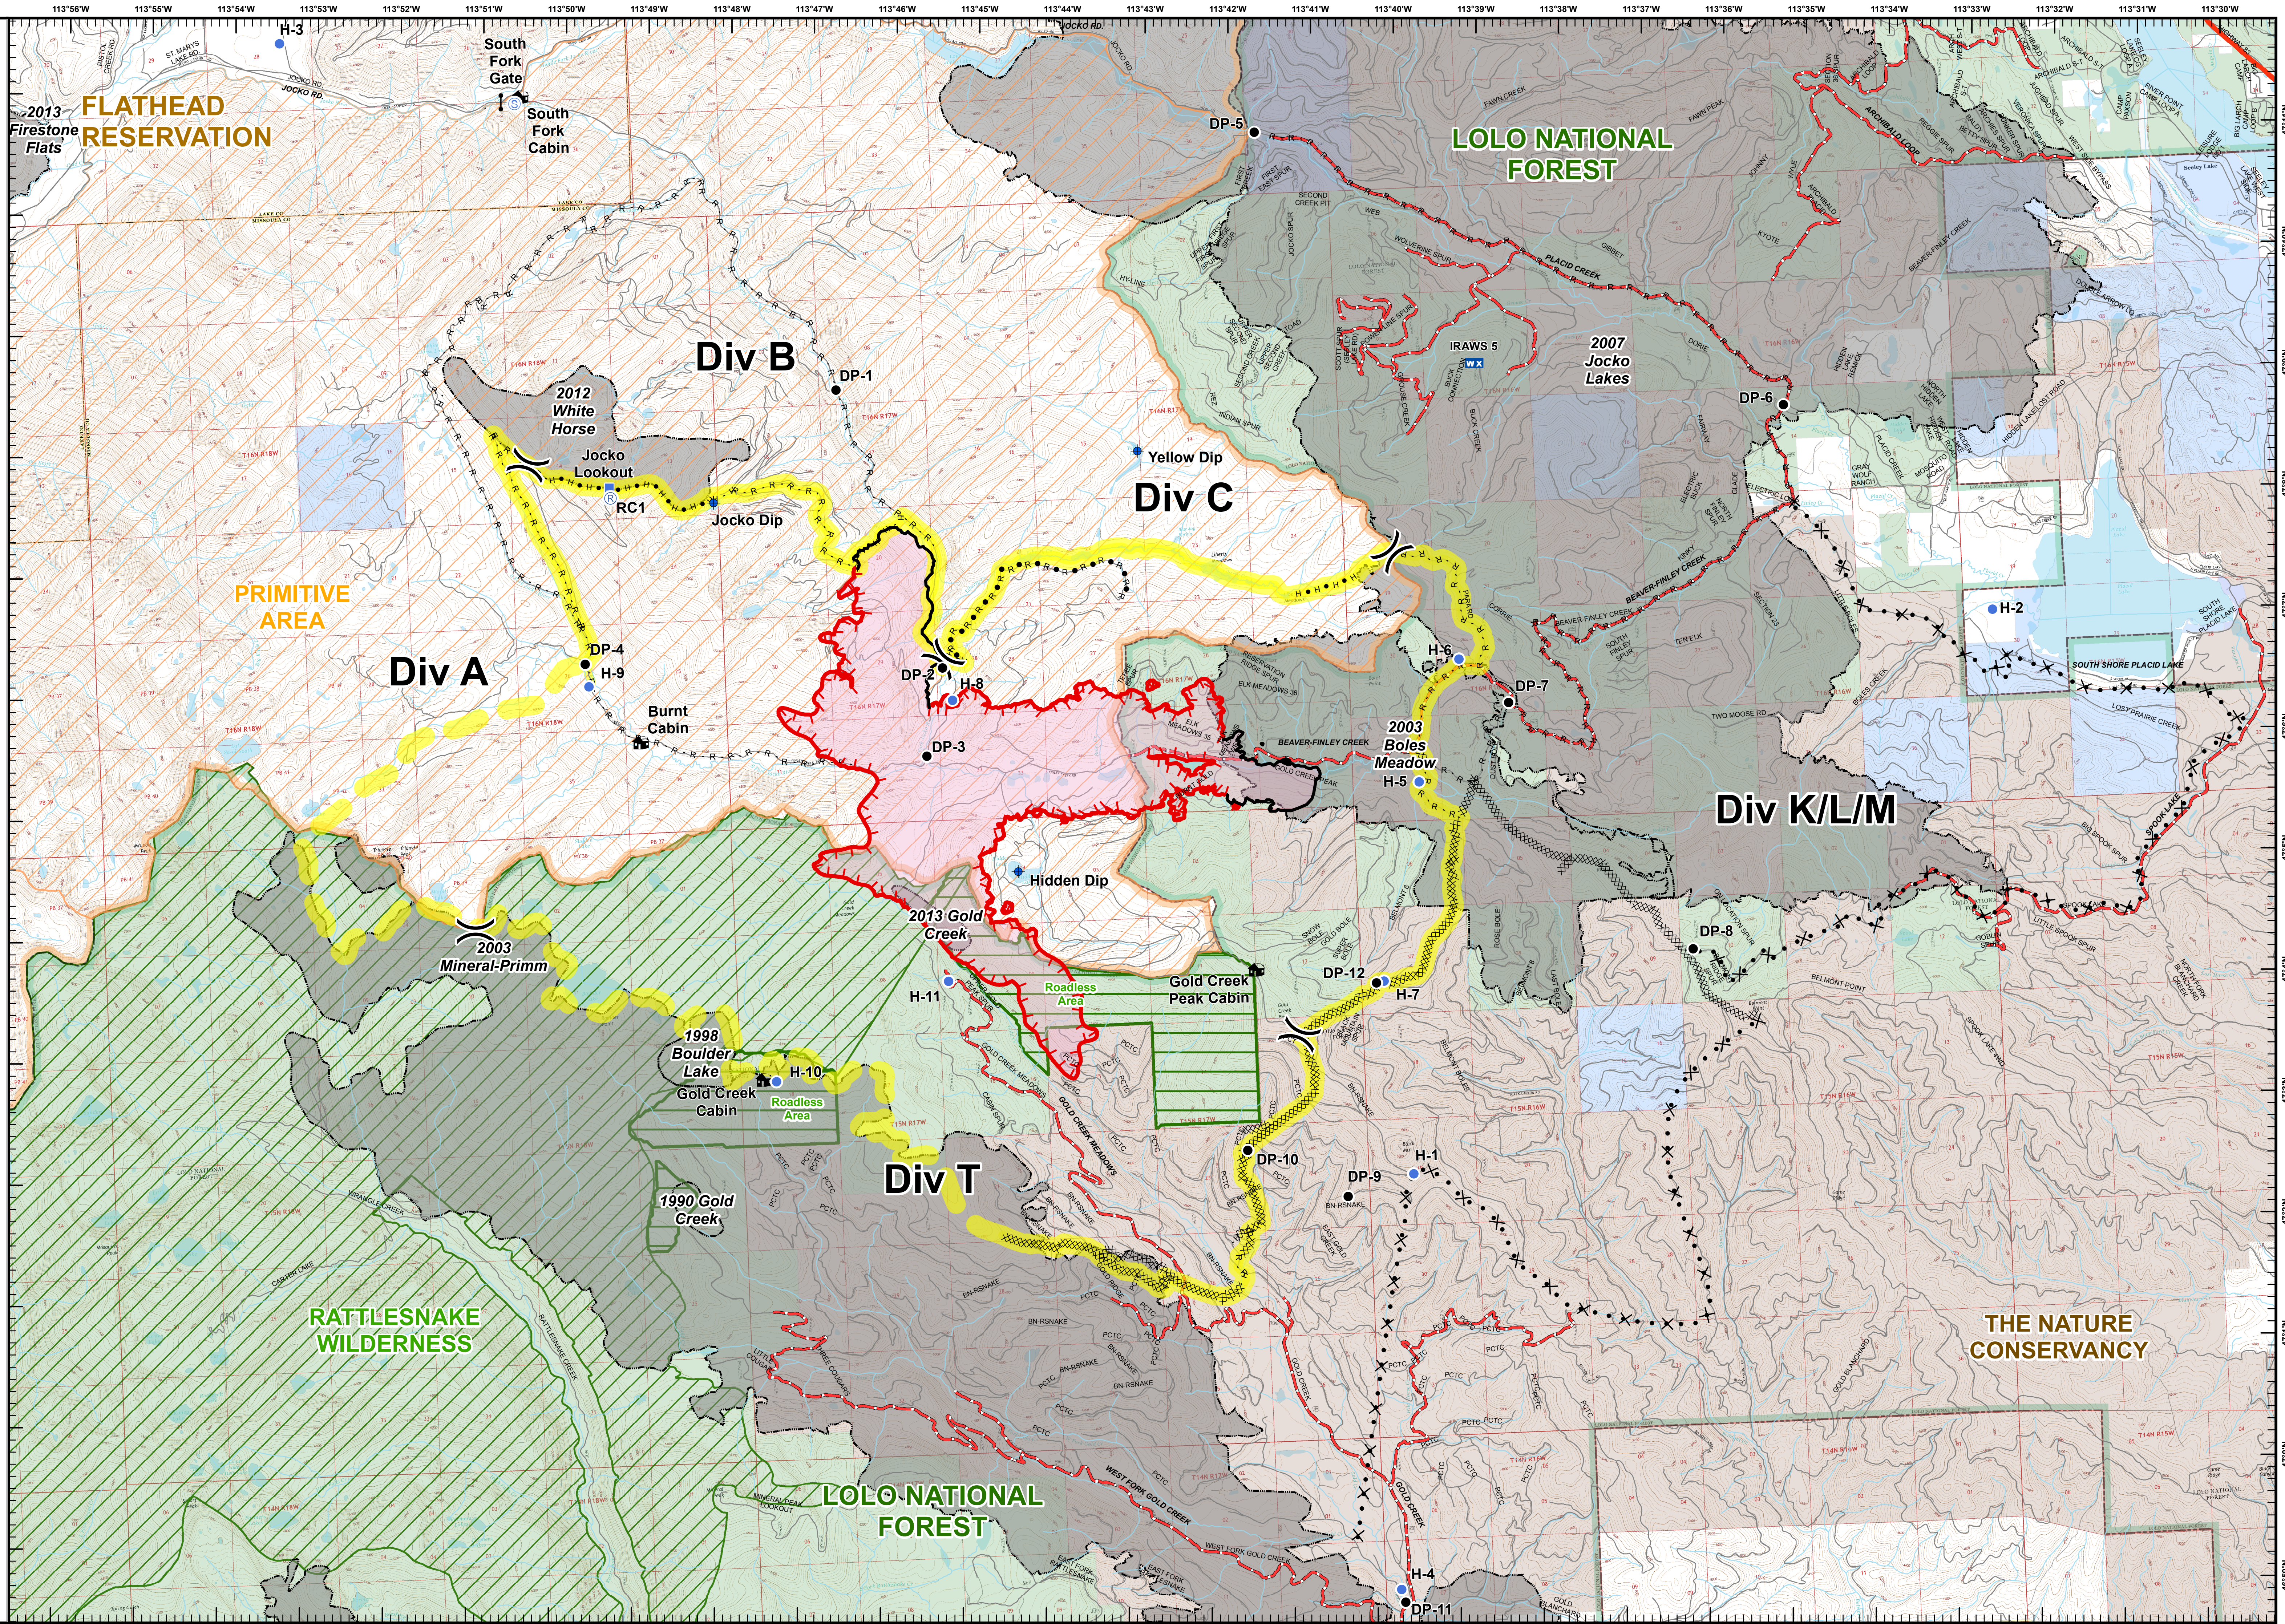

LIBERTY FIRE
MT-FHA-000105
IAP MAP
08/12/2017
Day
NAD83

Approximate Fire Perimeter
as of 8/11/2017 @ 1400

- () Division Break
- Drop Point
- WX Mobile Weather Unit
- Helispot
- Staging Area
- Gate
- Ⓡ Repeater
- 🏠 Cabin
- 📍 Dip Site
- 🔍 Lookout
- Uncontrolled Fire Edge
- Completed Line
- ⓧ Proposed Dozer Line
- ⓧ Completed Dozer Line
- H ● H Proposed Hand Line
- H - H Completed Hand Line
- R ● R Proposed Road as Line
- R - R Road as Completed Line
- Primary Containment Line
- Roads Closed to the Public
- Liberty Fire
- Local Fire History
- Inventoried Roadless Area
- Primitive Area
- Reservation Boundary
- The Nature Conservancy
- Wilderness Boundary
- National Forest Boundary
- Montana Fish, Wildlife, and Parks
- Montana State Trust Lands
- US Bureau of Land Management
- US Forest Service

2007 **Jocko Lakes**

1990 **Gold Creek**

Jocko Lookout

Burnt Cabin

Gold Creek Peak Cabin

Gold Creek Cabin

2003 **Mineral-Primm**

1998 **Boulder Lake**