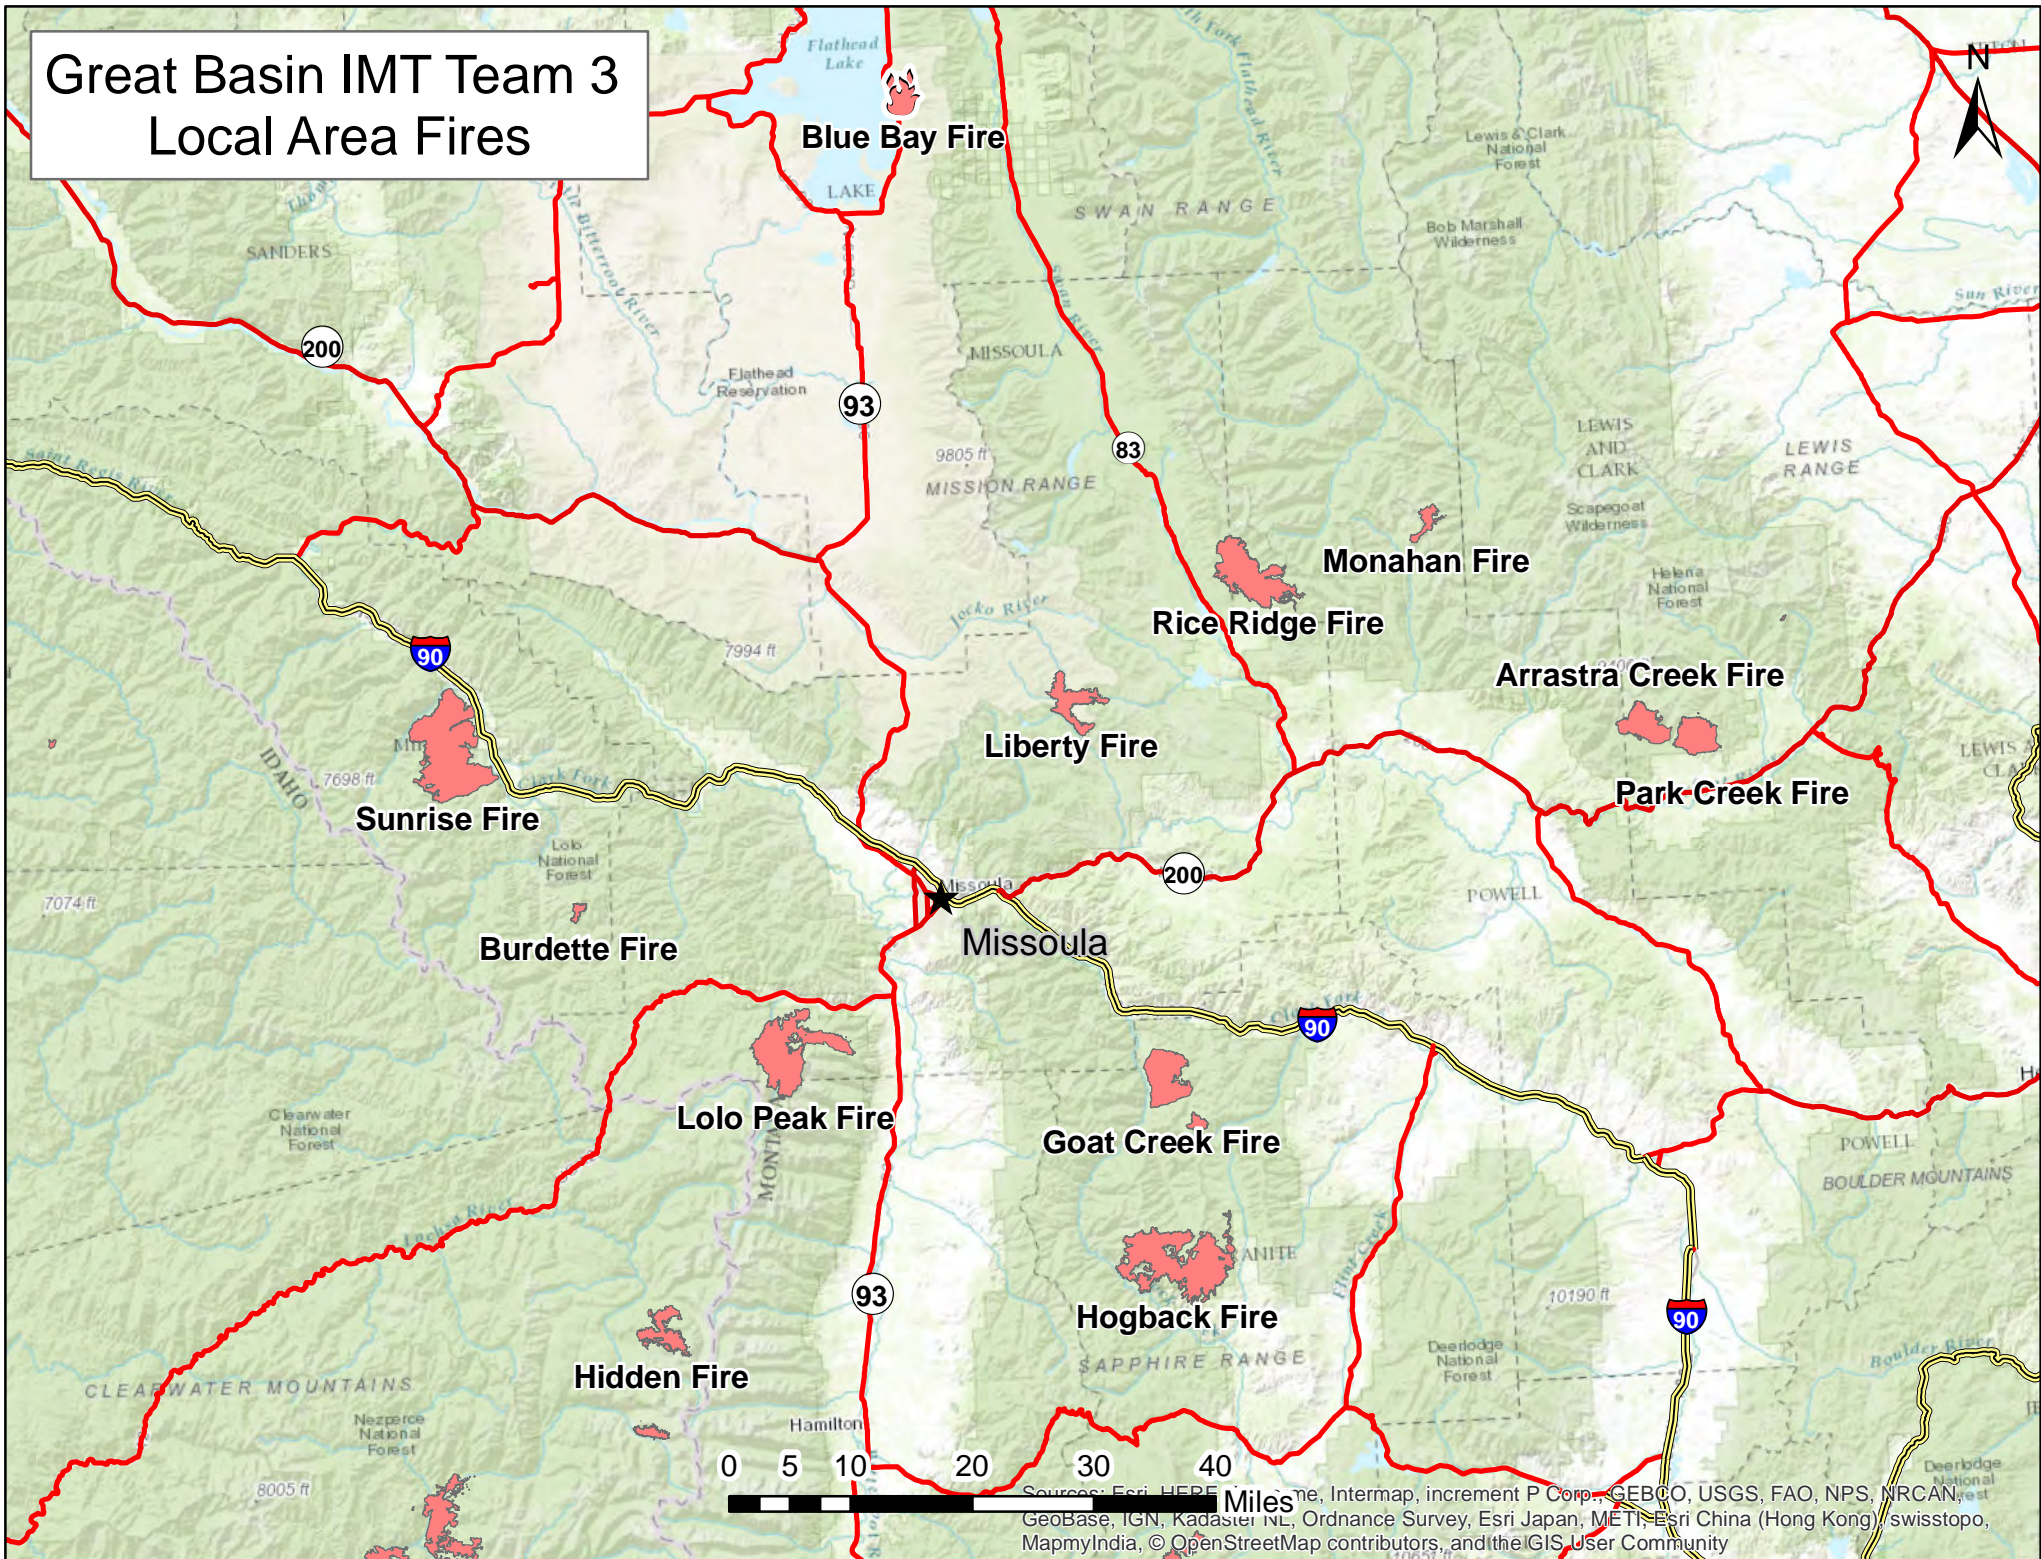

Great Basin IMT Team 3 Local Area Fires

Sources: Esri, HERE, DeLorme, Intermap, increment P Corp., GEBCO, USGS, FAO, NPS, NRCAN, GeoBase, IGN, Kadaster NL, Ordnance Survey, Esri Japan, METI, Esri China (Hong Kong), swisstopo, MapmyIndia, © OpenStreetMap contributors, and the GIS User Community