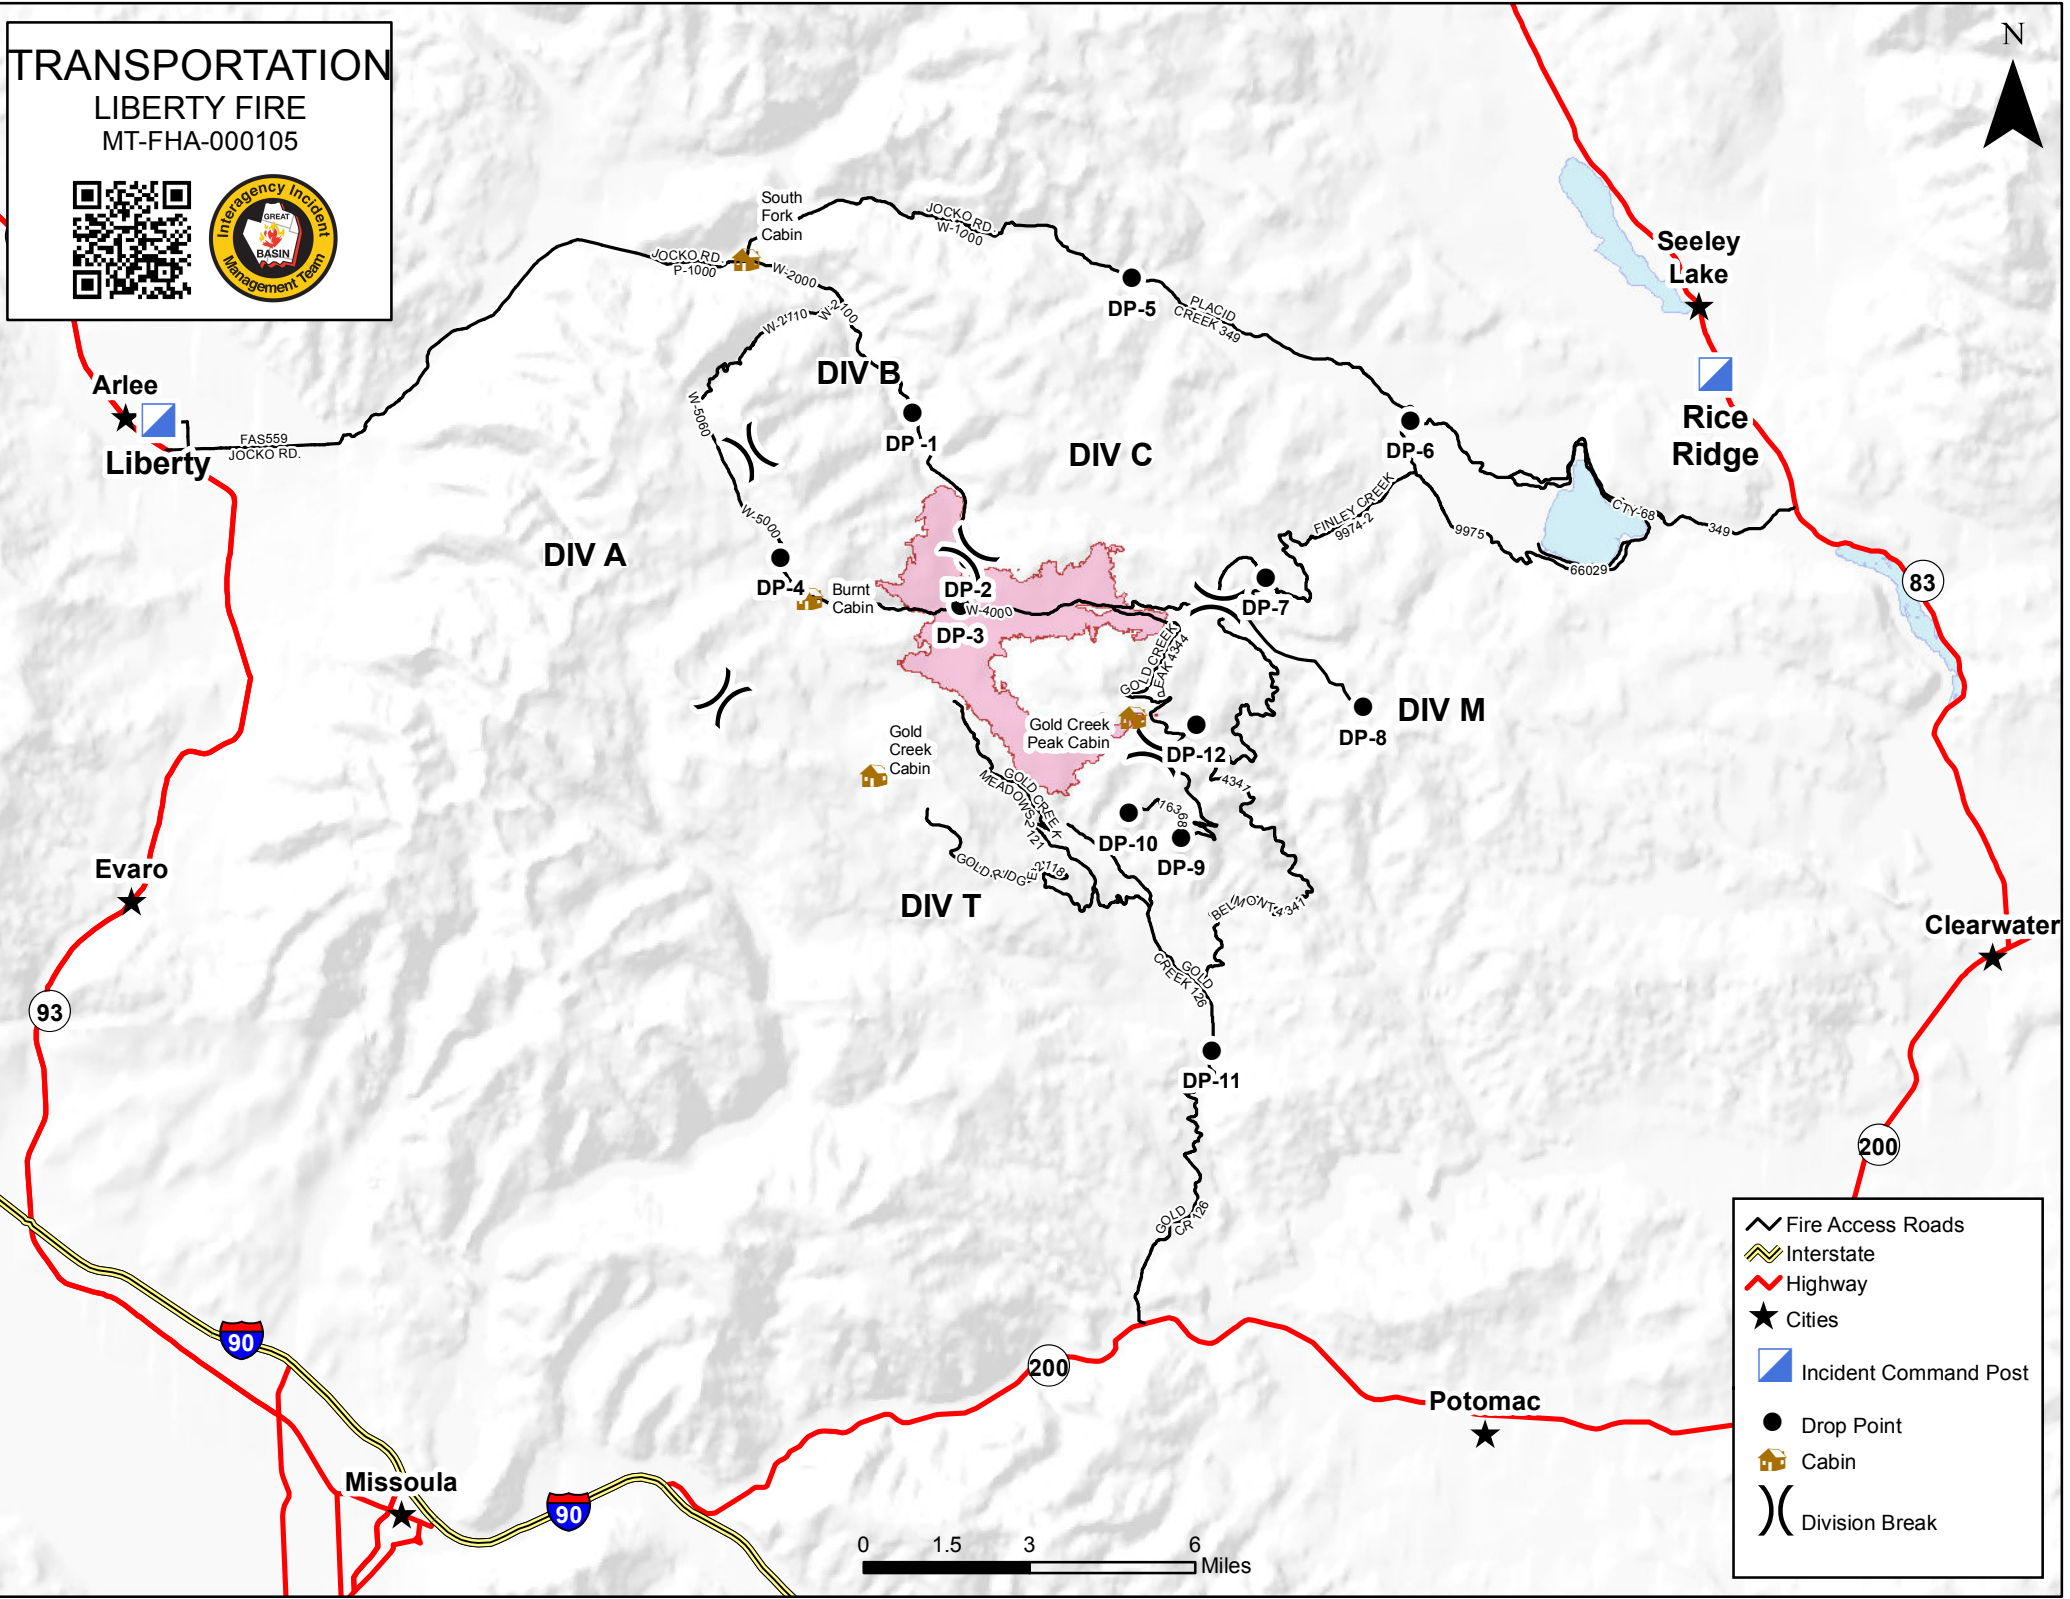

**TRANSPORTATION**  
**LIBERTY FIRE**  
MT-FHA-000105

- Fire Access Roads
- Interstate
- Highway
- Cities
- Incident Command Post
- Drop Point
- Cabin
- Division Break