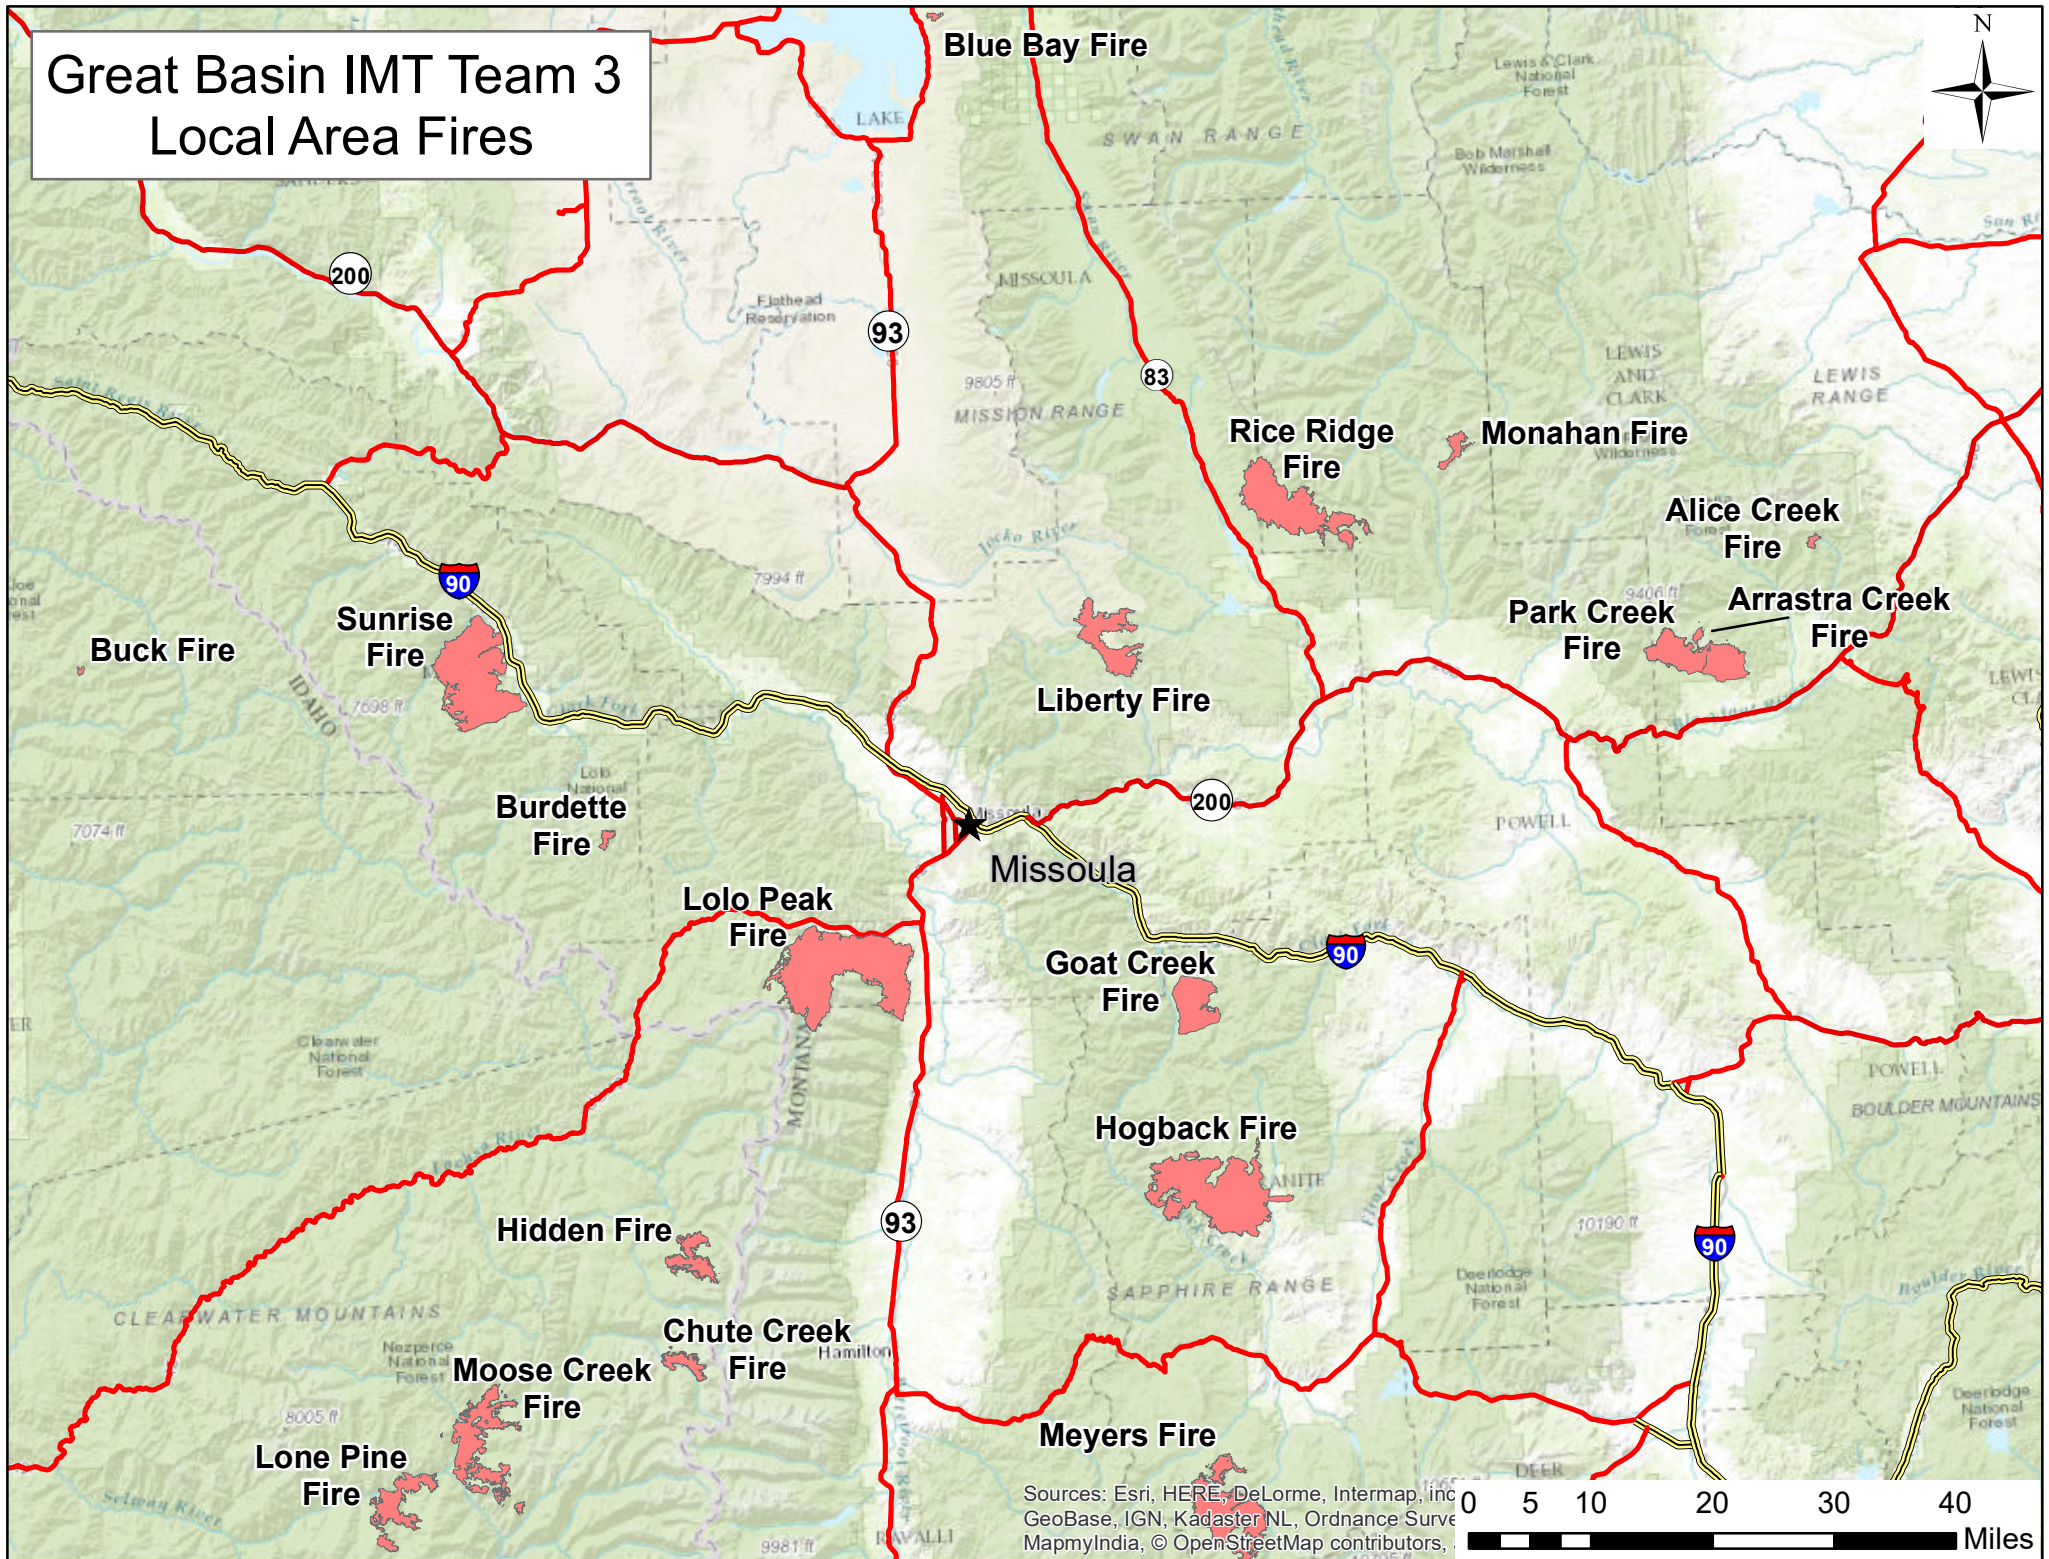

Great Basin IMT Team 3 Local Area Fires

Sources: Esri, HERE, DeLorme, Intermap, inc
GeoBase, IGN, Kadaster NL, Ordnance Survey
MapmyIndia, © OpenStreetMap contributors,

Fire data aquired daily from GeoMAC on 8/26/2017. More information can be found at <https://www.geomac.gov/>.