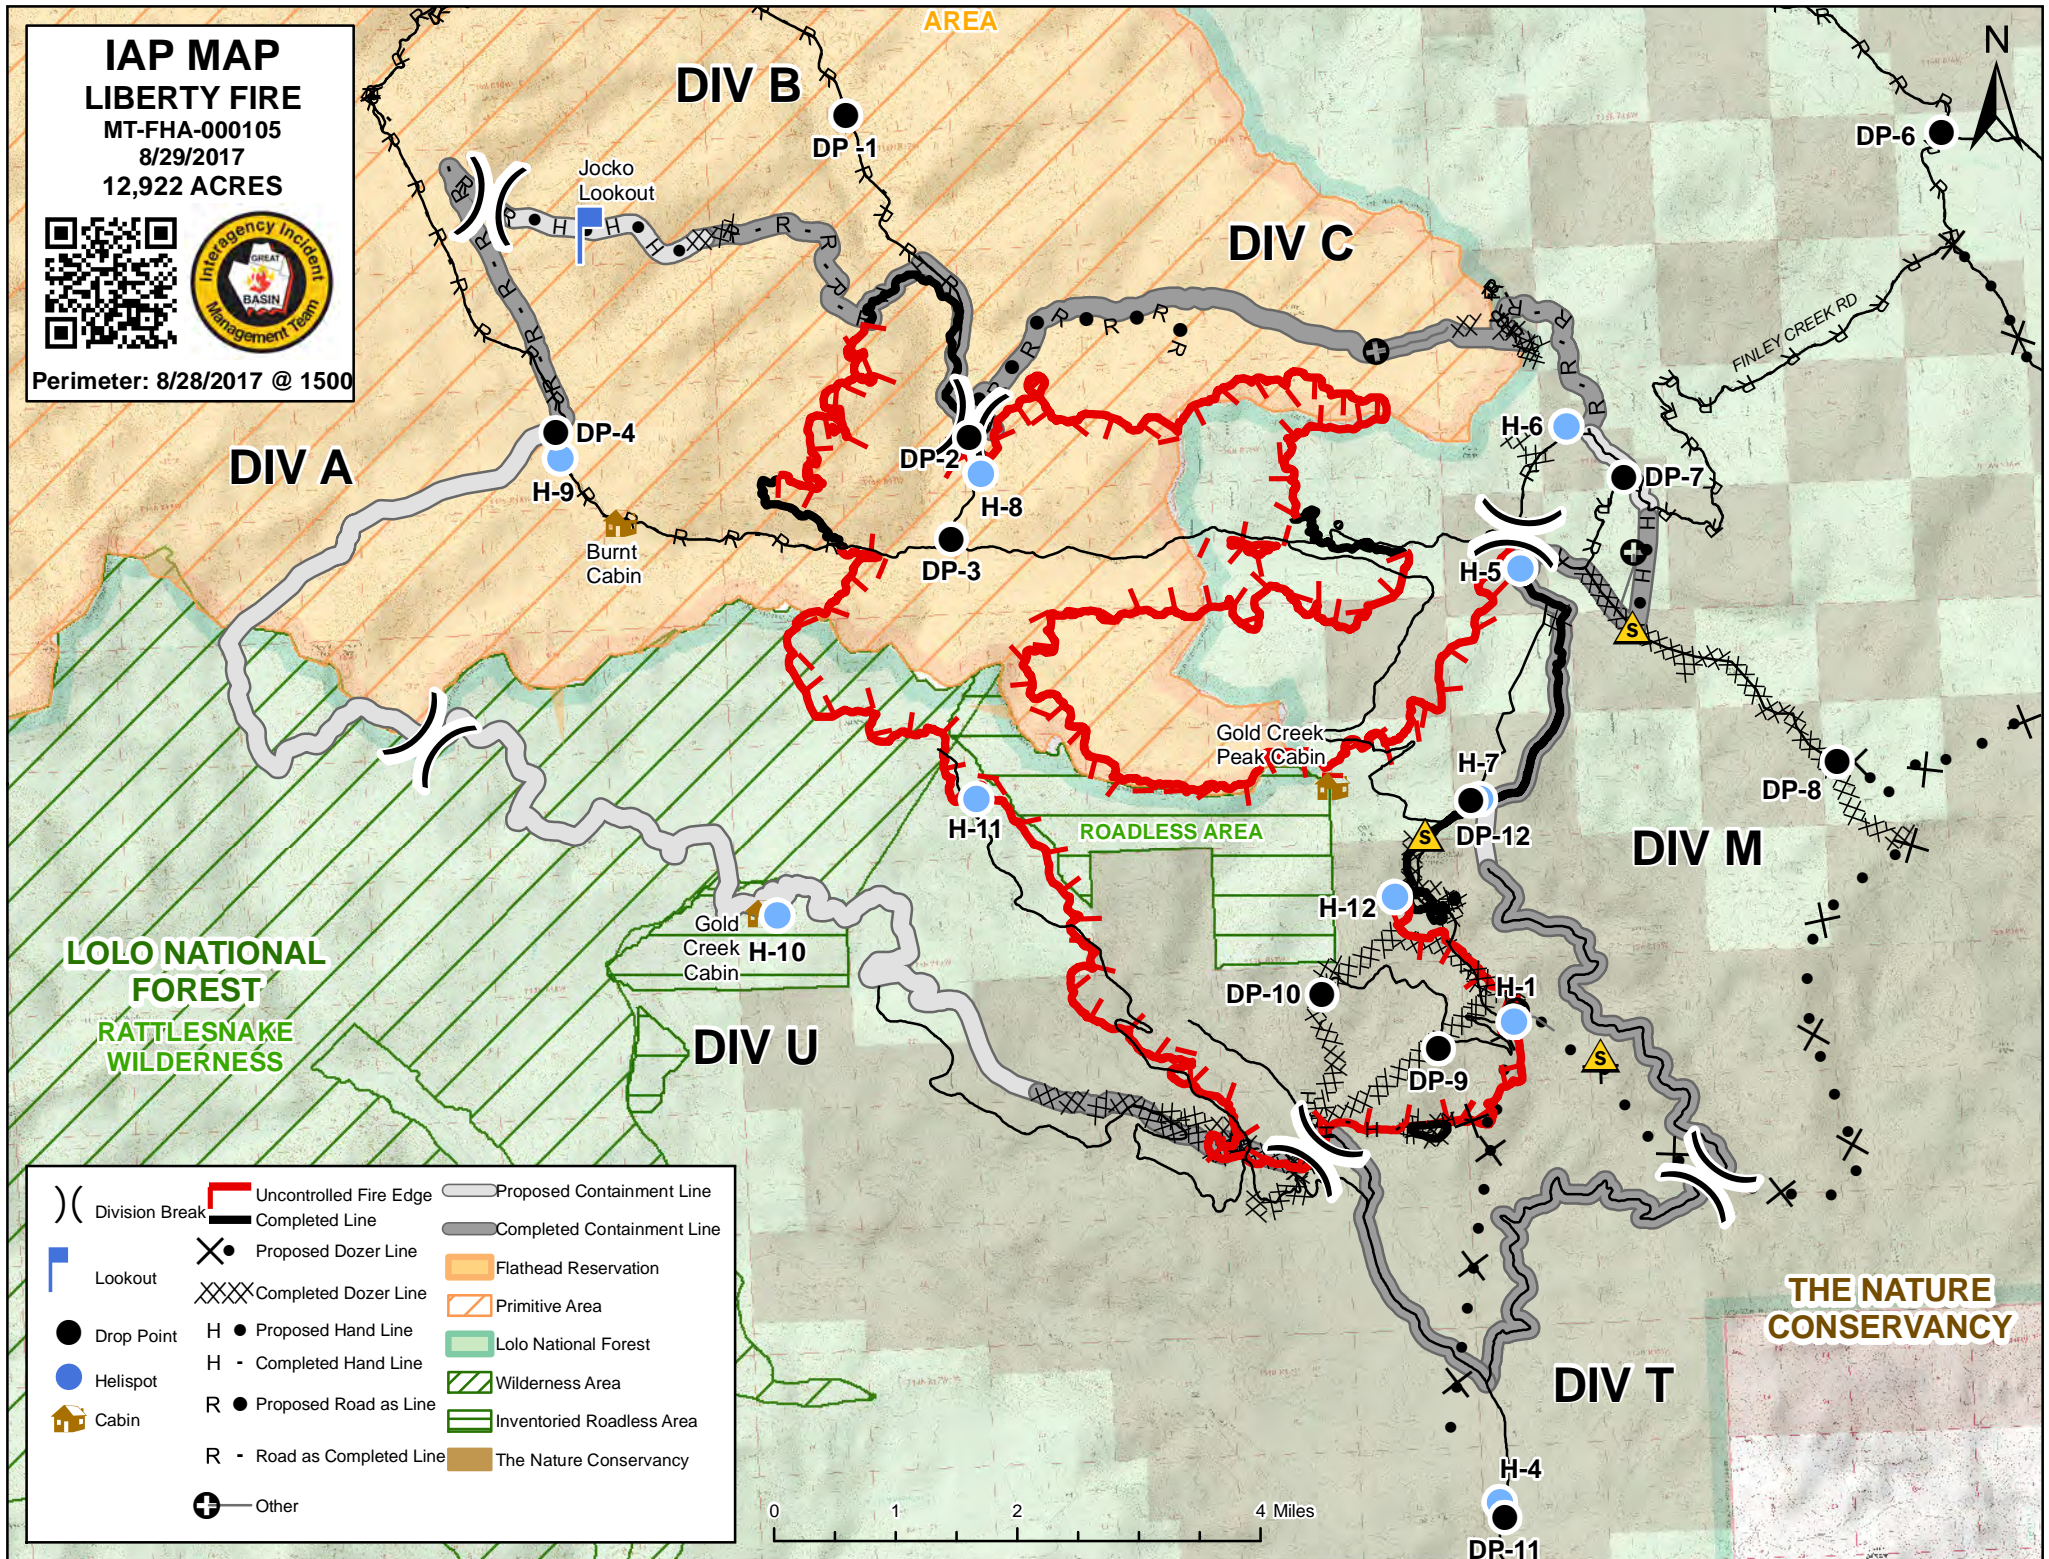

IAP MAP
LIBERTY FIRE
 MT-FHA-000105
 8/29/2017
 12,922 ACRES

Perimeter: 8/28/2017 @ 1500

))	Division Break	Uncontrolled Fire Edge	Proposed Containment Line
—	Completed Line	Completed Containment Line	
⌚	Lookout	Proposed Dozer Line	Flathead Reservation
●	Drop Point	XXXXX Completed Dozer Line	Primitive Area
●	Helispot	H ● Proposed Hand Line	Lolo National Forest
⌚	Cabin	H - Completed Hand Line	Wilderness Area
		R ● Proposed Road as Line	Inventoried Roadless Area
		R - Road as Completed Line	The Nature Conservancy
+	Other		

0 1 2 4 Miles

THE NATURE CONSERVANCY