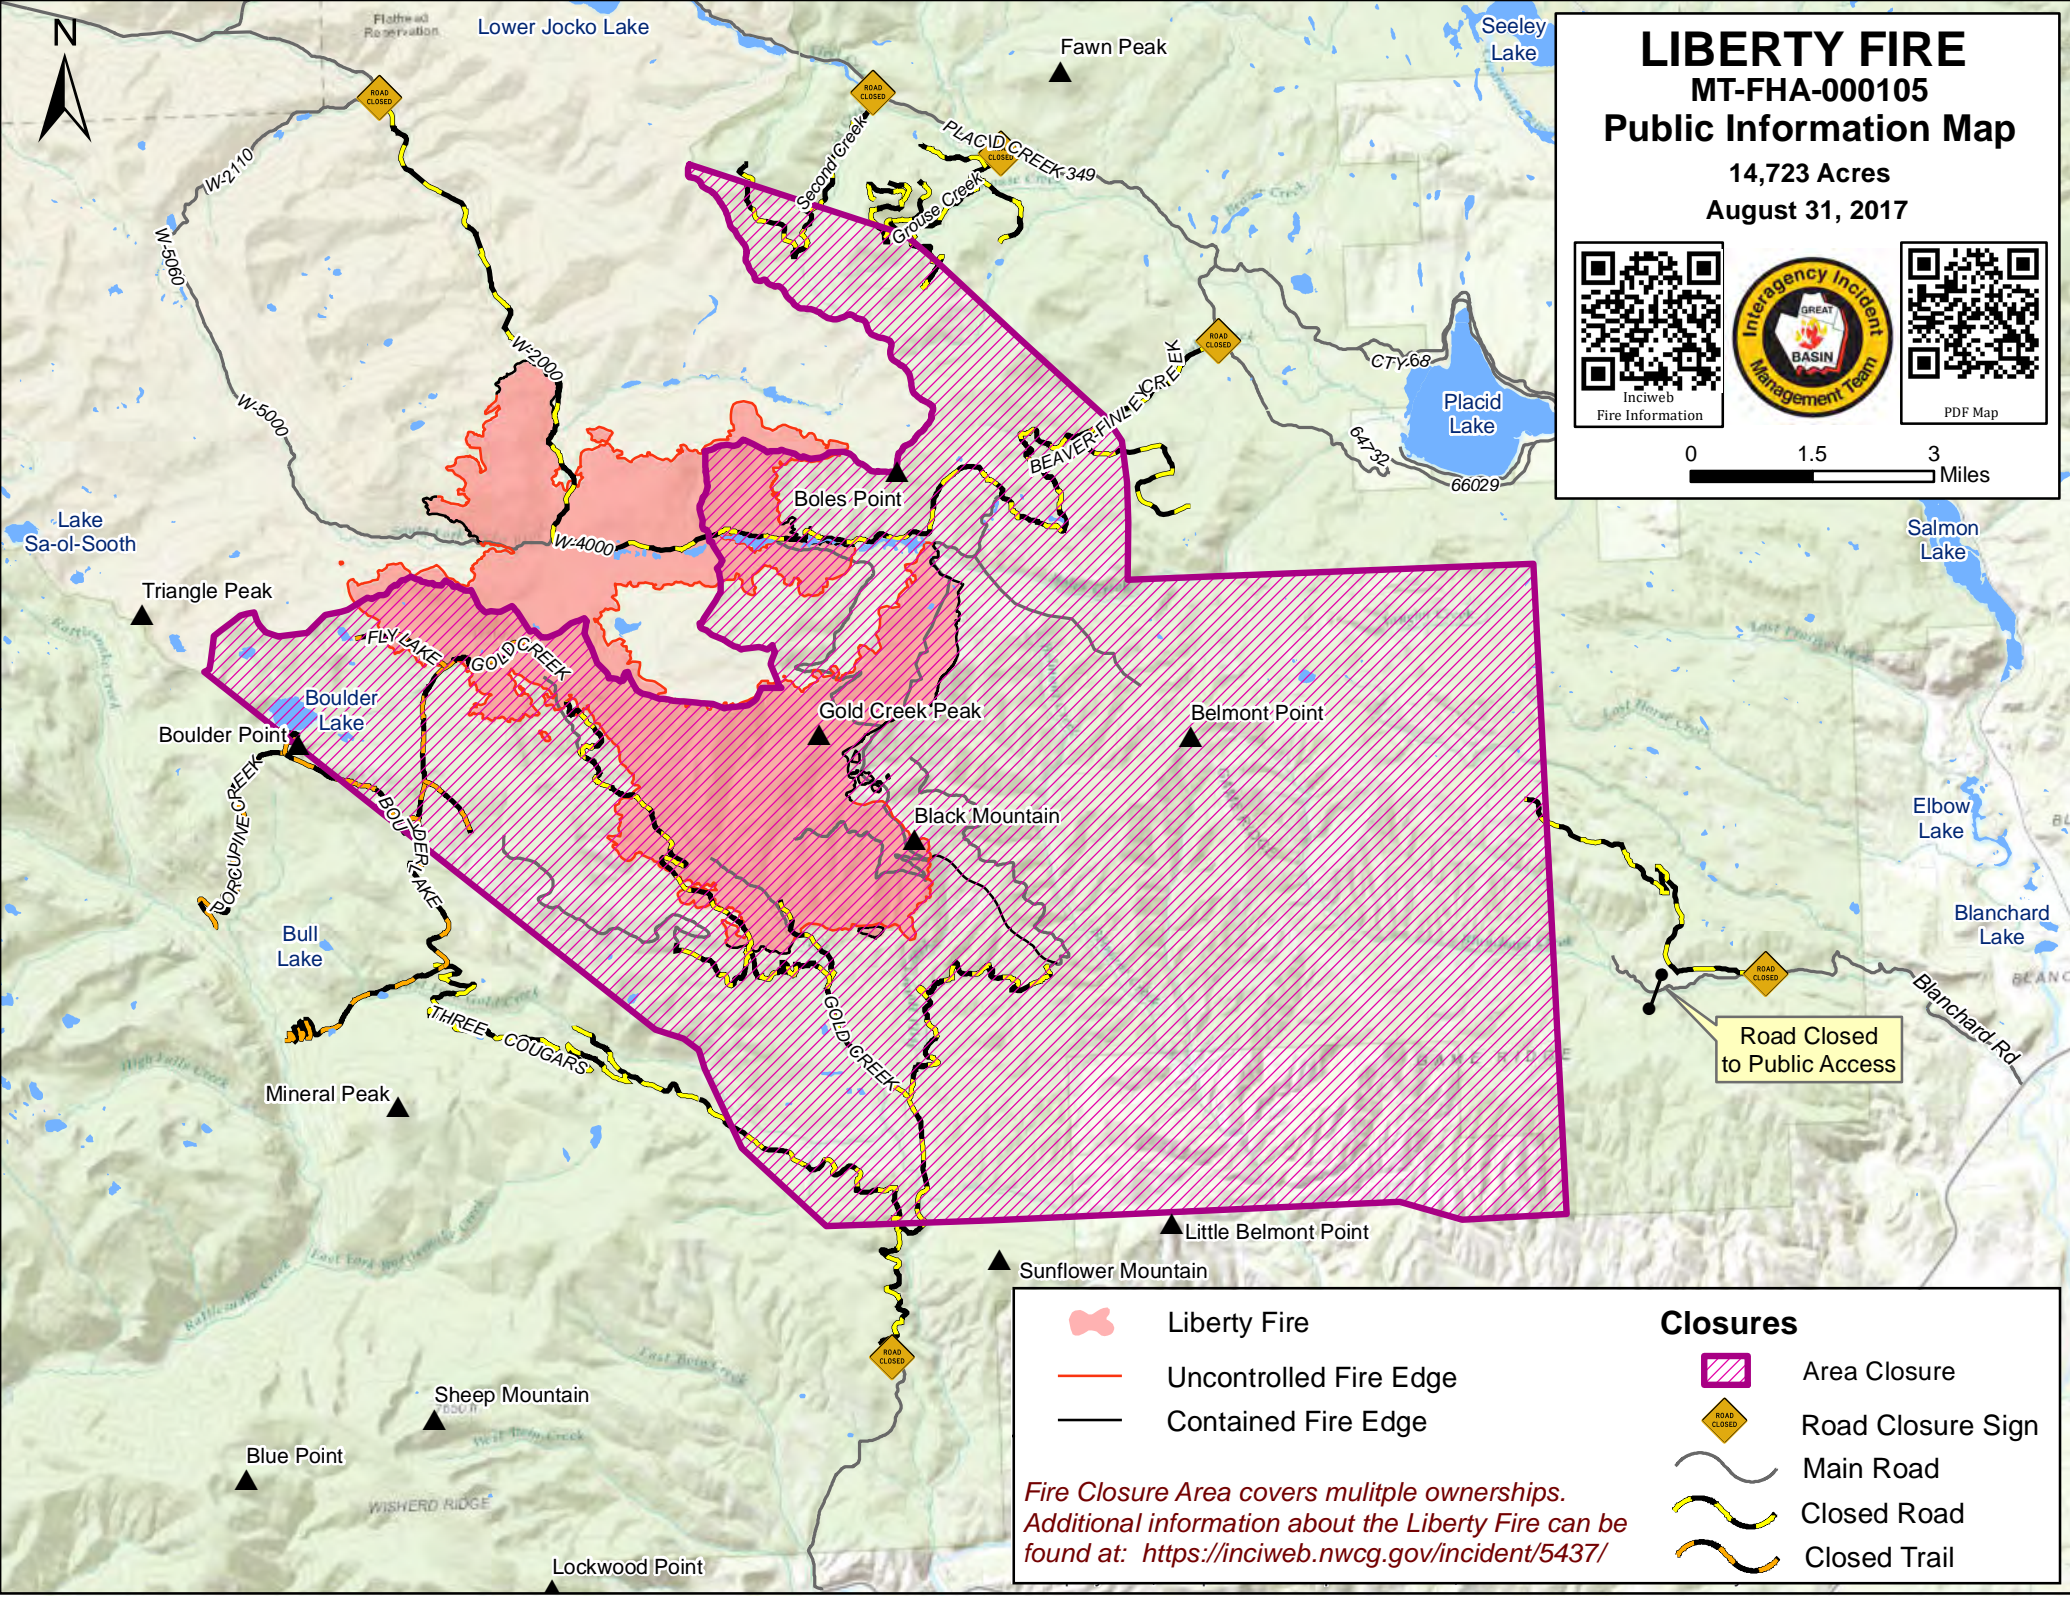

LIBERTY FIRE

MT-FHA-000105

Public Information Map

14,723 Acres
August 31, 2017

0 1.5 3 Miles

- Liberty Fire
- Uncontrolled Fire Edge
- Contained Fire Edge

- ### Closures
- Area Closure
 - Road Closure Sign
 - Main Road
 - Closed Road
 - Closed Trail

Fire Closure Area covers multiple ownerships. Additional information about the Liberty Fire can be found at: <https://inciweb.nwcg.gov/incident/5437/>