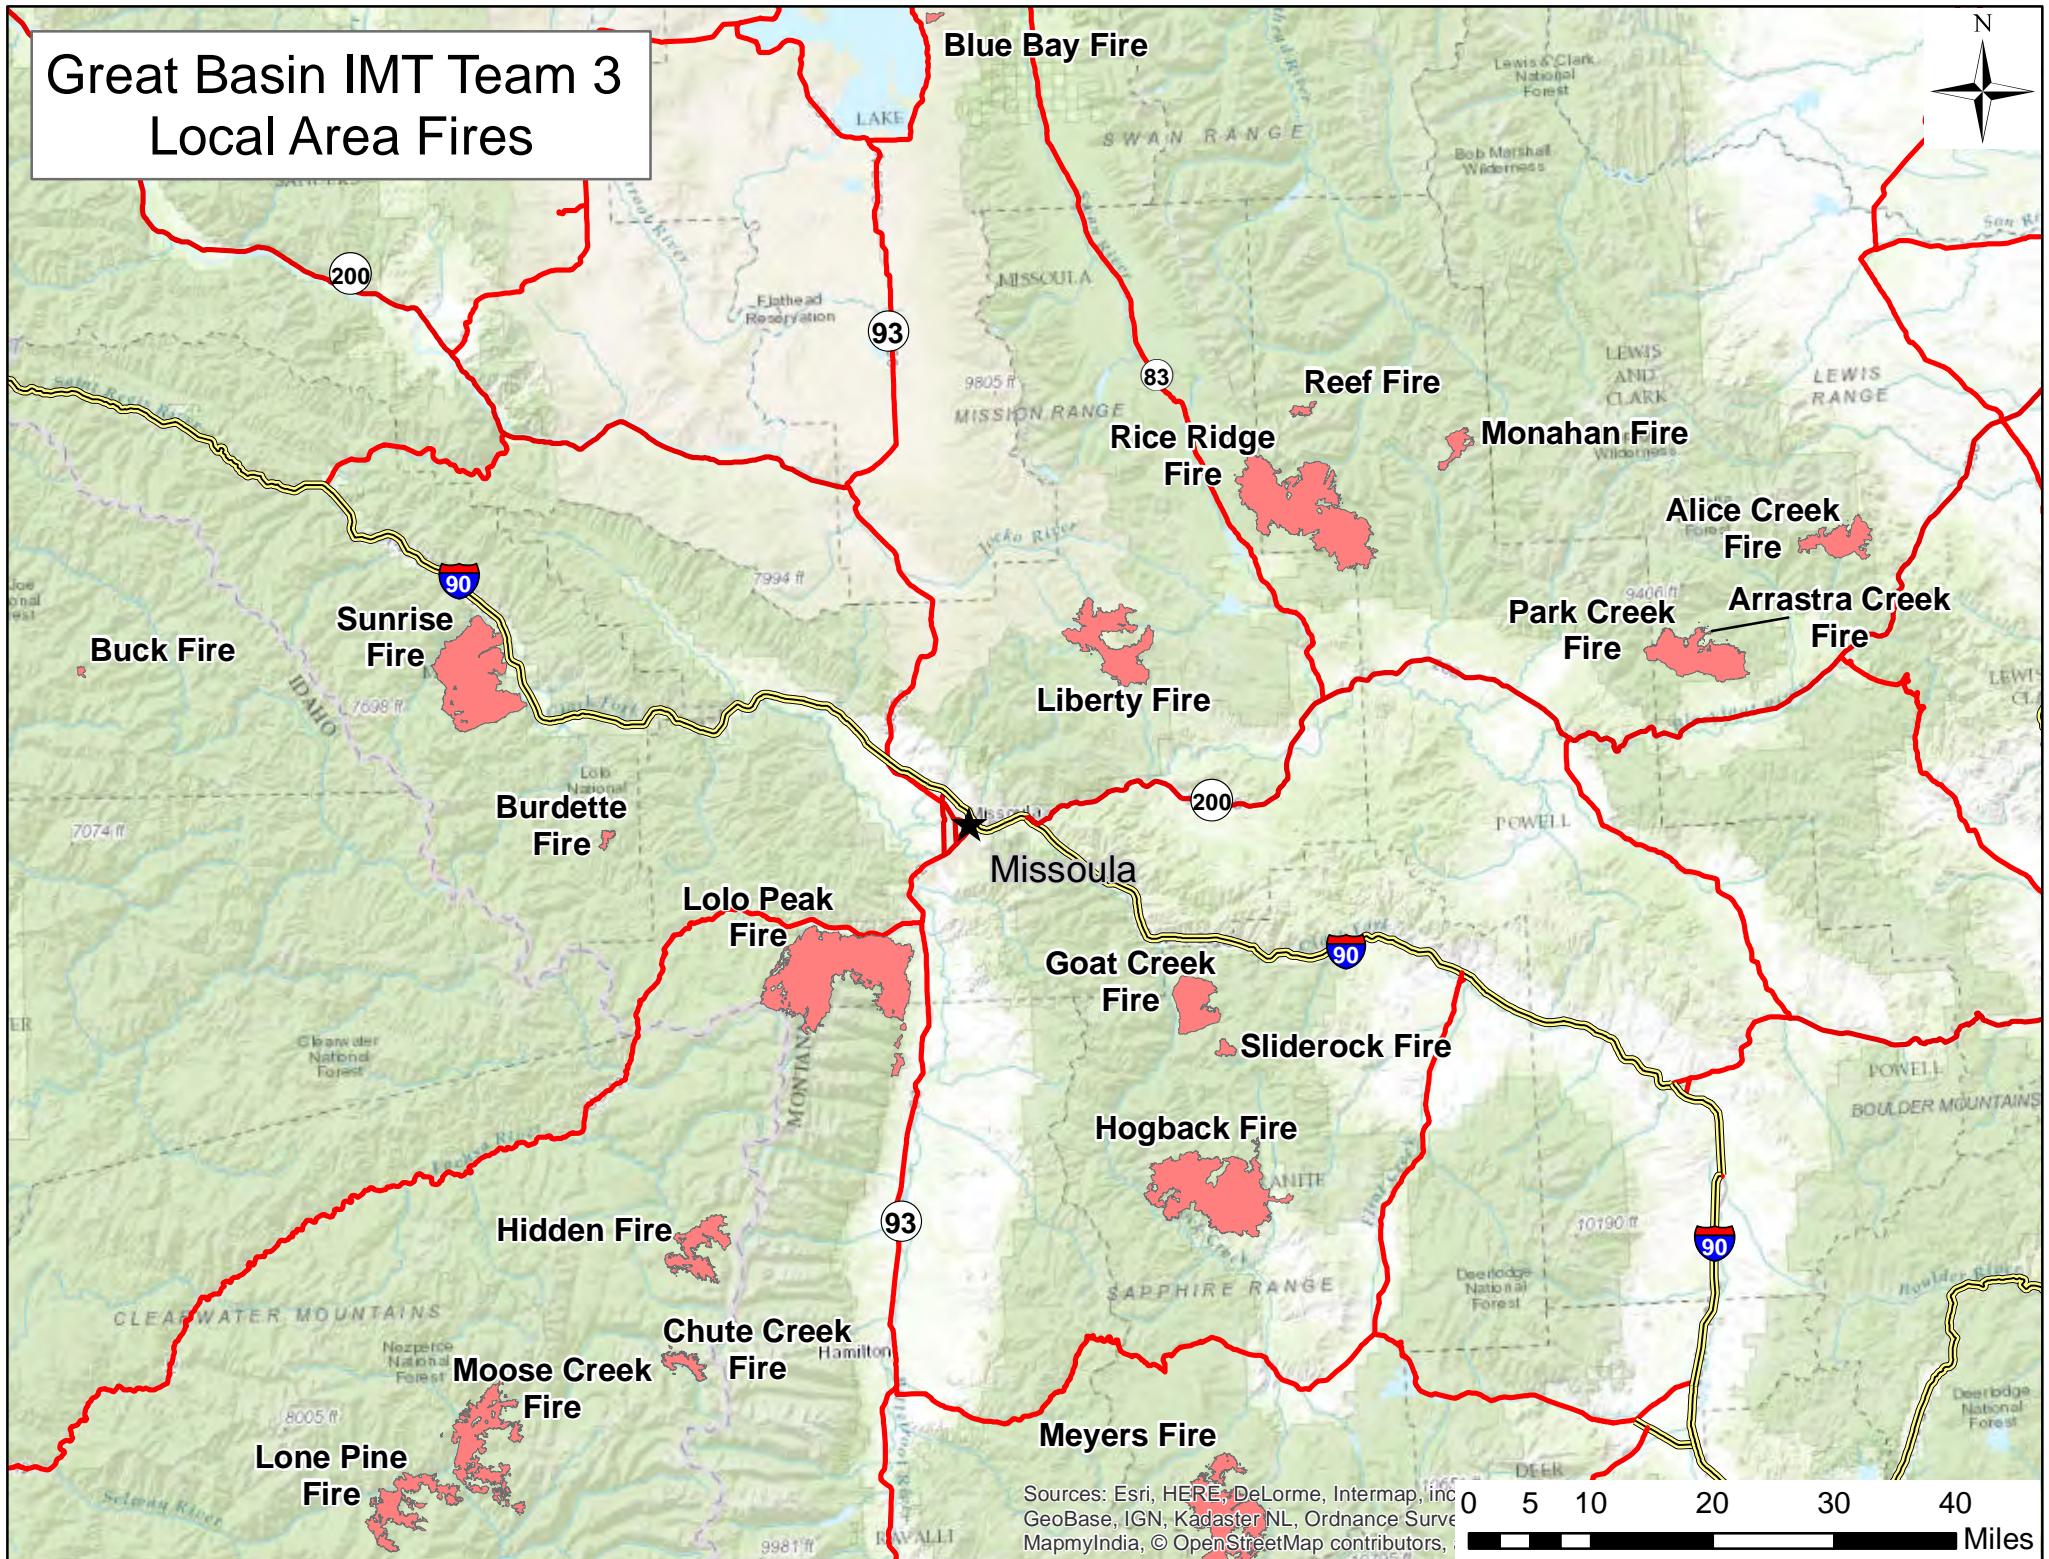

Great Basin IMT Team 3 Local Area Fires

Sources: Esri, HERE, DeLorme, Intermap, inc, GeoBase, IGN, Kadaster NL, Ordnance Survey, MapmyIndia, © OpenStreetMap contributors, 0 5 10 20 30 40 Miles

Fire data aquired daily from GeoMAC on 9/1/2017. More information can be found at <https://www.geomac.gov/>.