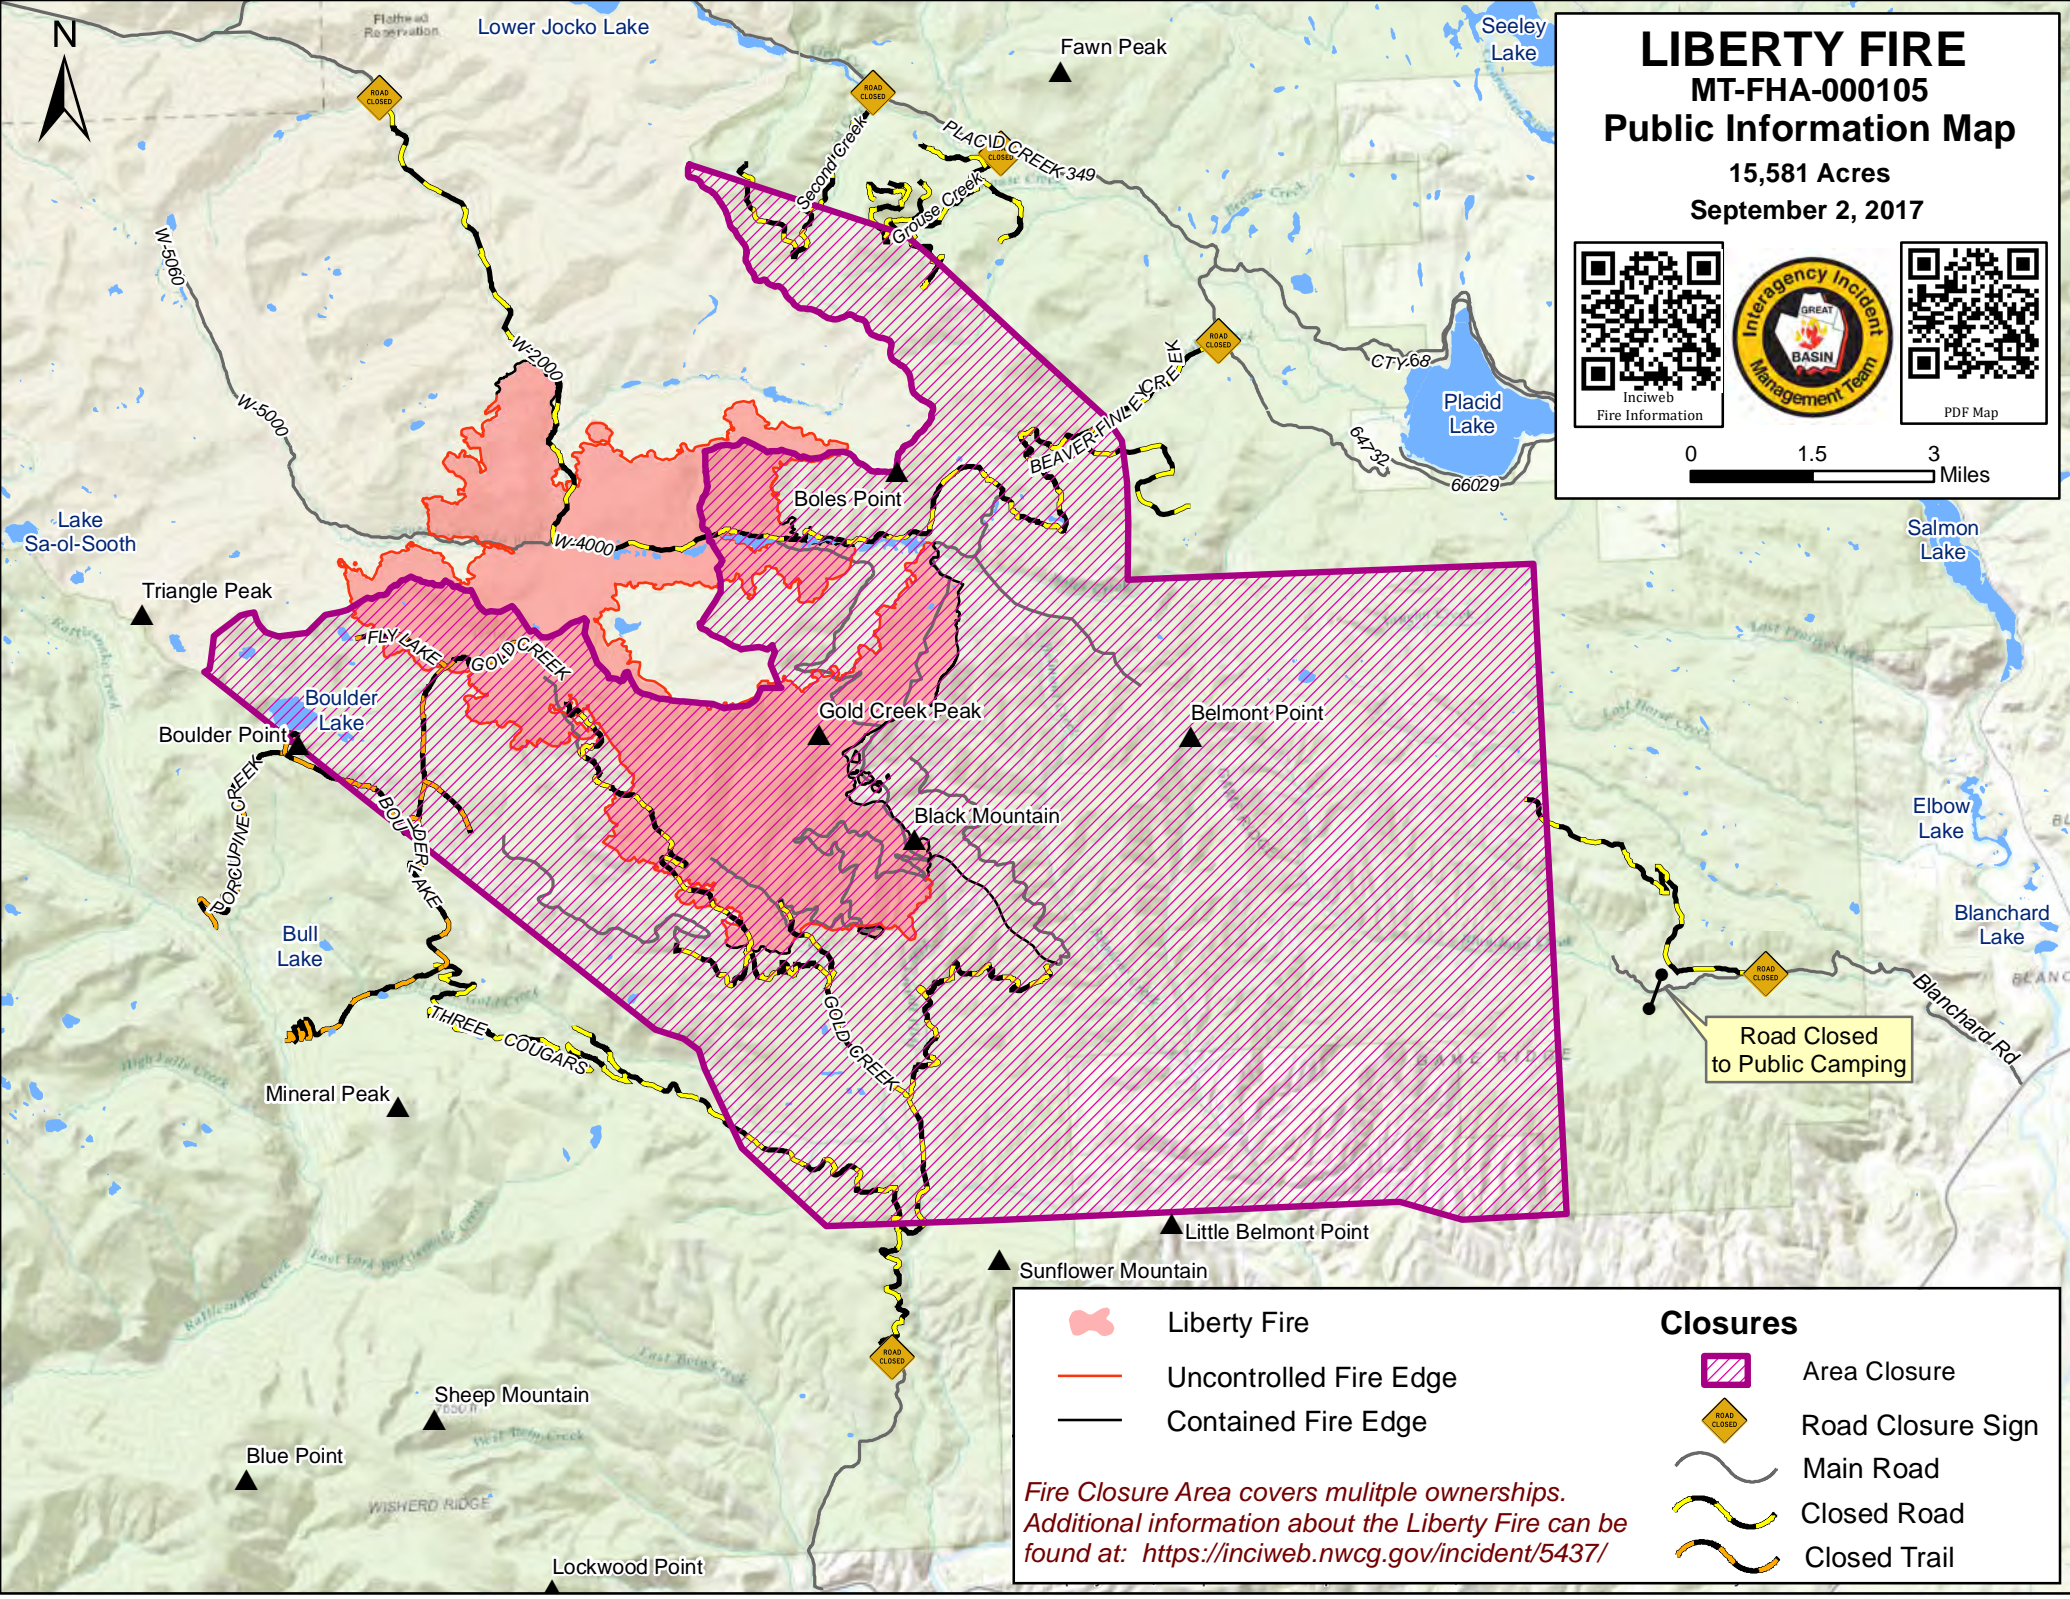

LIBERTY FIRE

MT-FHA-000105

Public Information Map

15,581 Acres
September 2, 2017

0 1.5 3 Miles

	Liberty Fire		Area Closure
	Uncontrolled Fire Edge		Road Closure Sign
	Contained Fire Edge		Main Road
			Closed Road
			Closed Trail

Fire Closure Area covers multiple ownerships. Additional information about the Liberty Fire can be found at: <https://inciweb.nwcg.gov/incident/5437/>