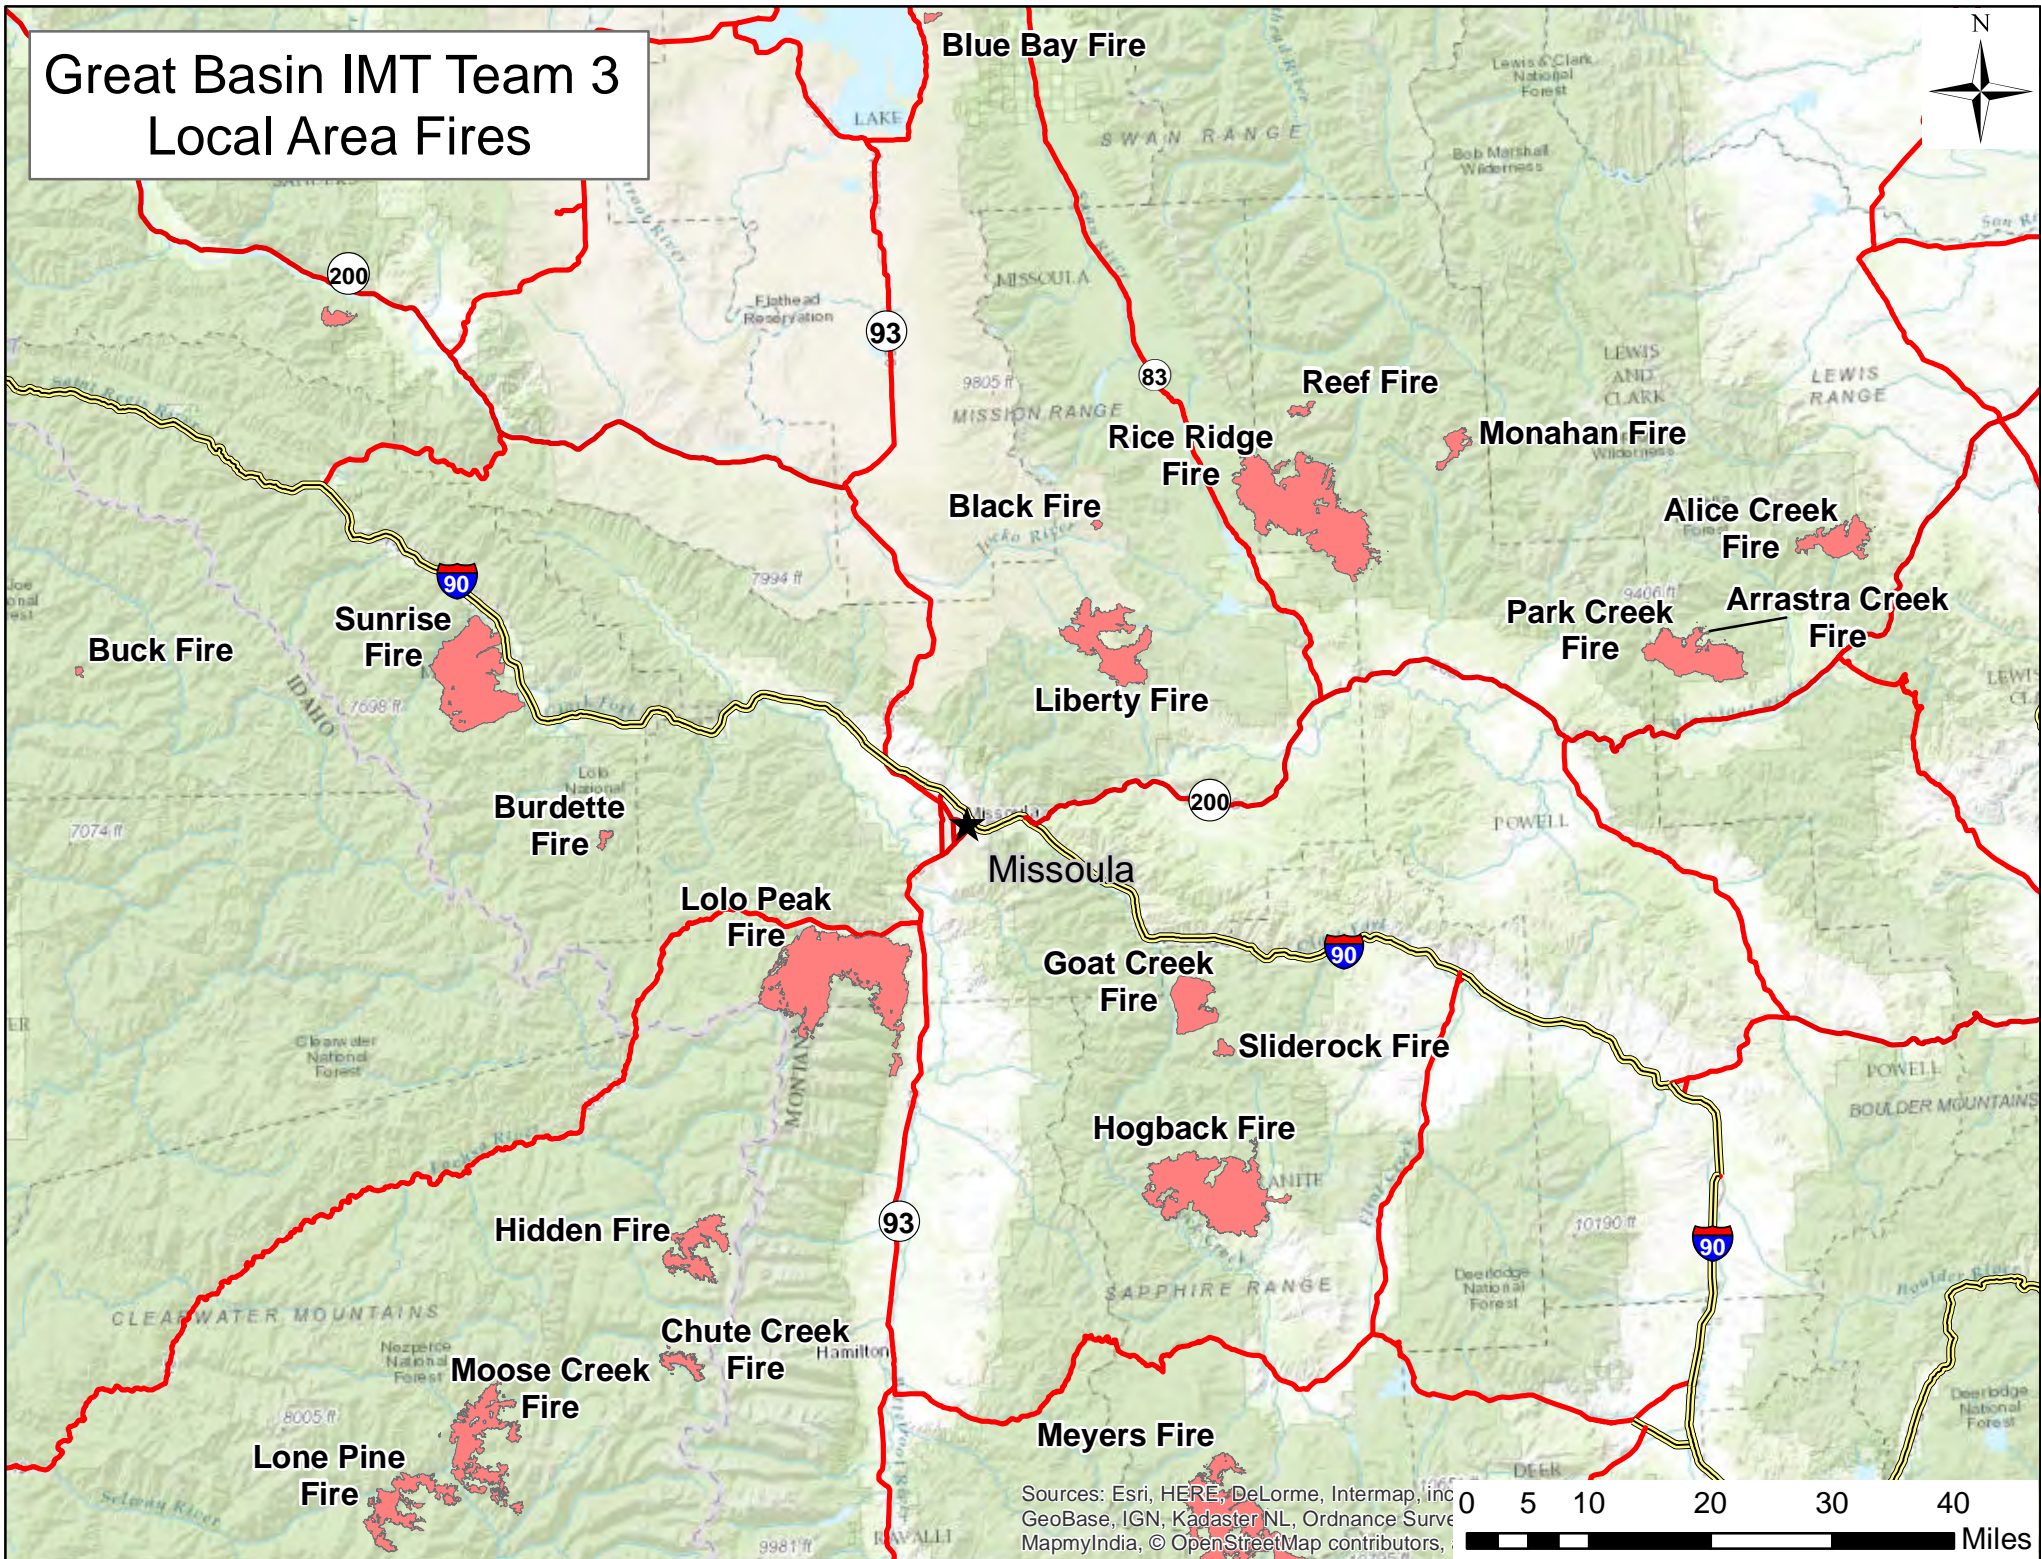

Great Basin IMT Team 3 Local Area Fires

Sources: Esri, HERE, DeLorme, Intermap, inc, GeoBase, IGN, Kadaster NL, Ordnance Survey, MapmyIndia, © OpenStreetMap contributors, 0 5 10 20 30 40 Miles

Fire data aquired daily from GeoMAC on 9/2/2017. More information can be found at <https://www.geomac.gov/>.