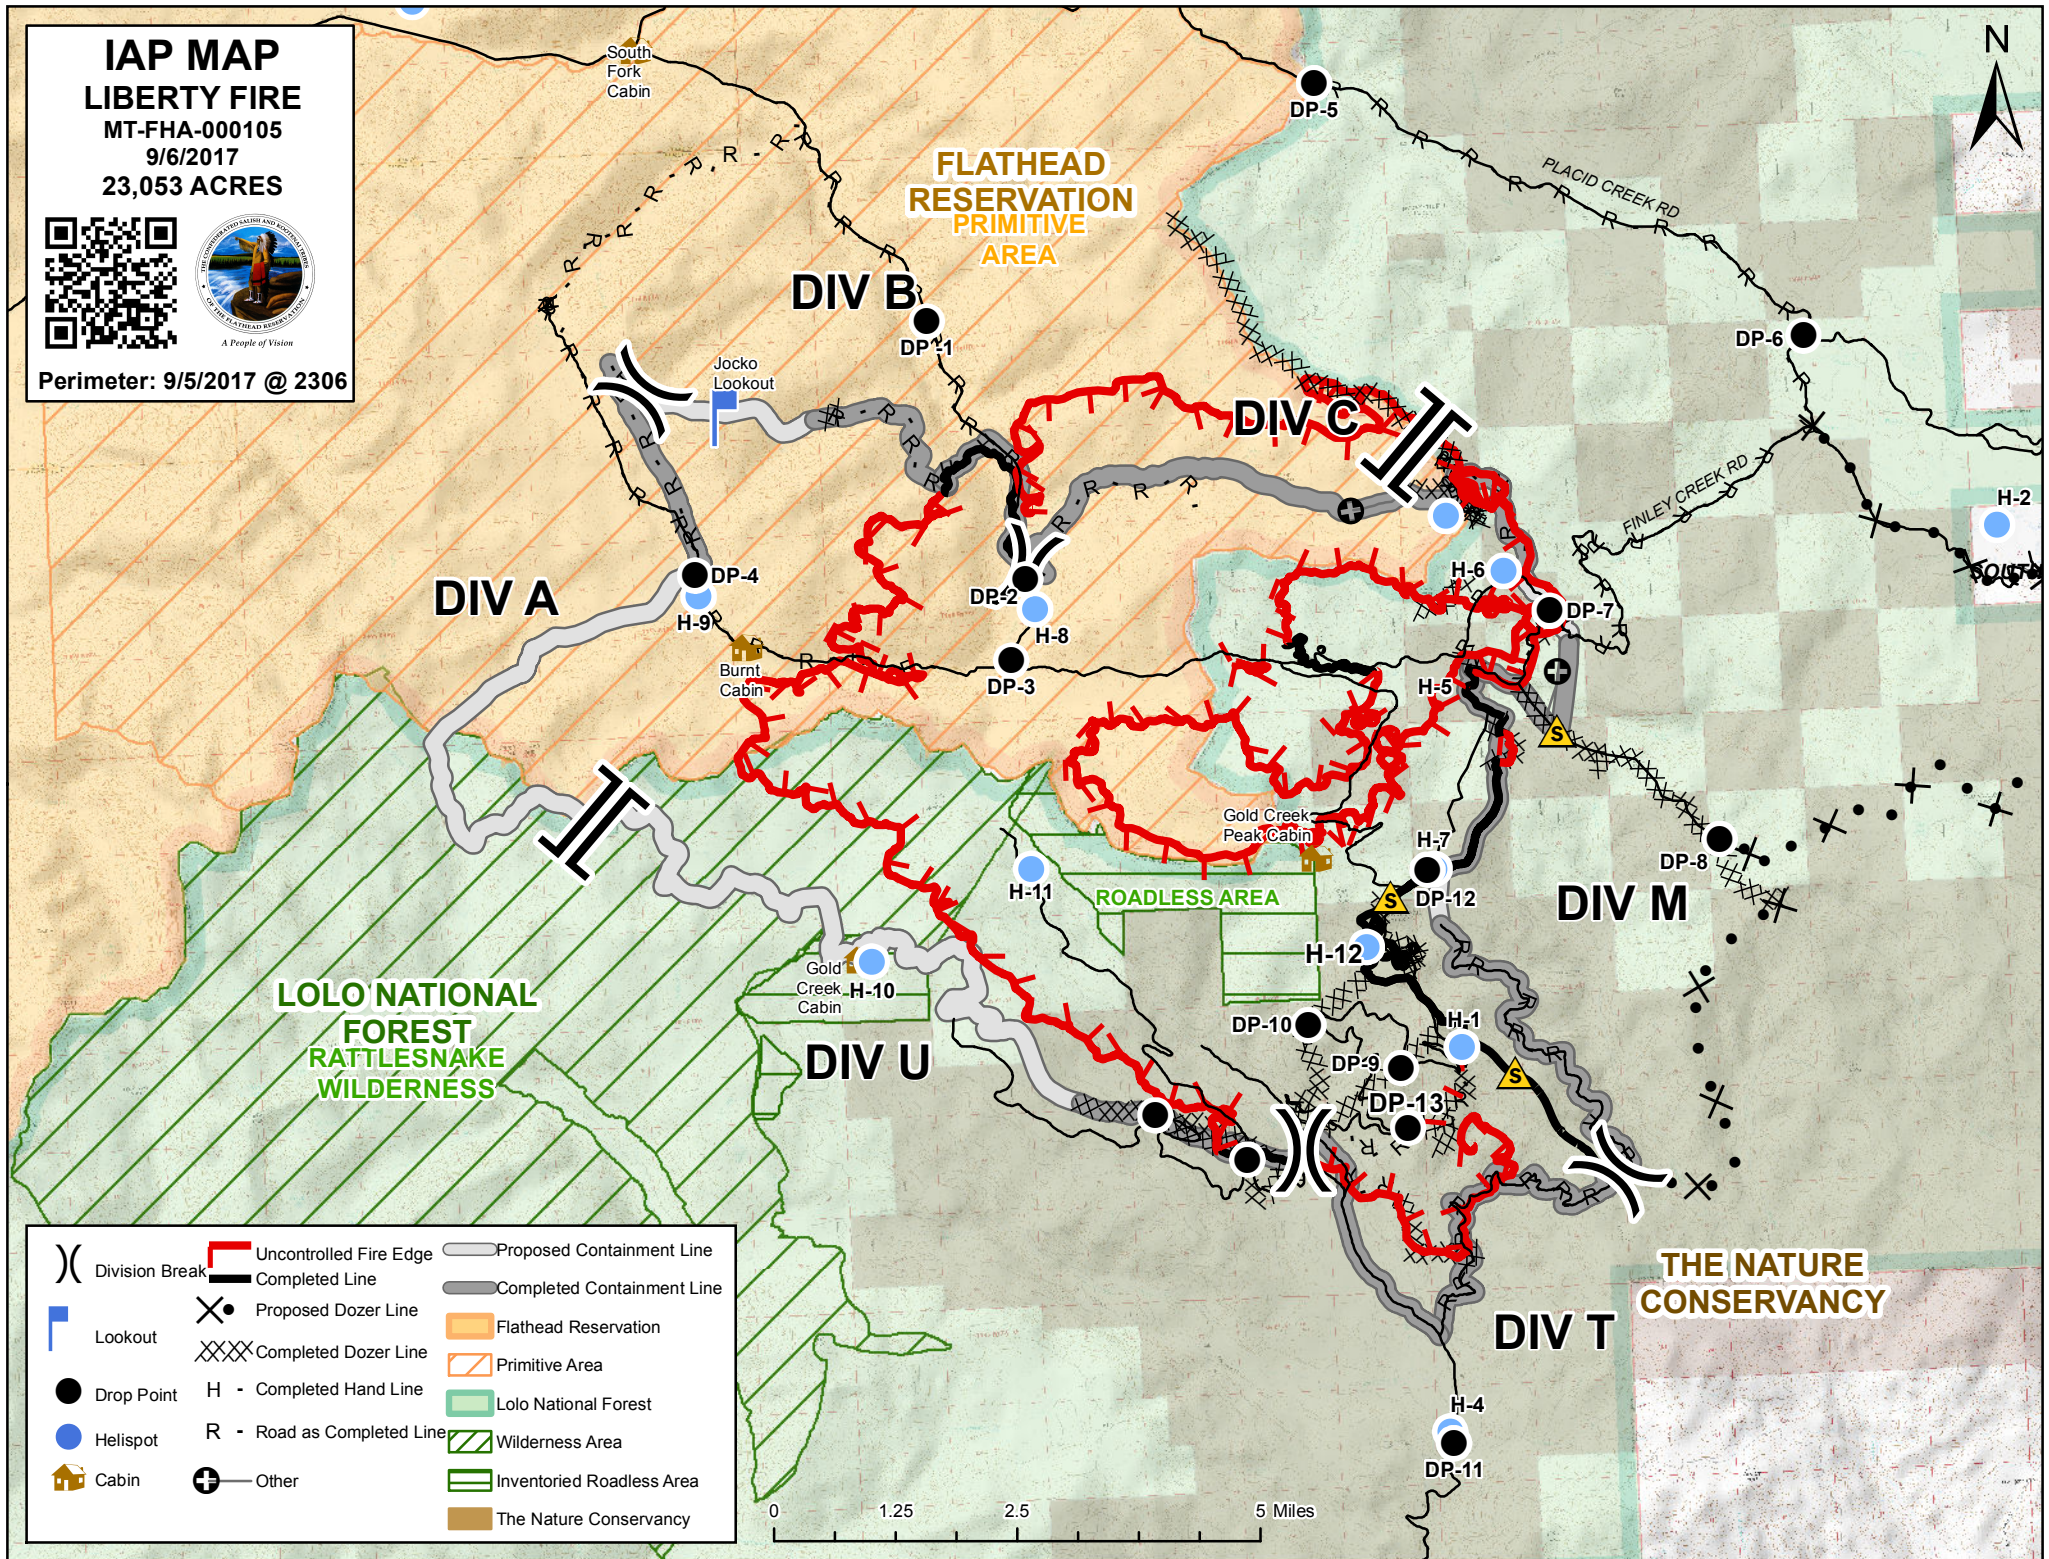

**IAP MAP**  
**LIBERTY FIRE**  
 MT-FHA-000105  
 9/6/2017  
 23,053 ACRES

Perimeter: 9/5/2017 @ 2306

(X)	Division Break	Uncontrolled Fire Edge	Proposed Containment Line
—	Completed Line	Completed Containment Line	
⌋	Lookout	Proposed Dozer Line	Flathead Reservation
●	Drop Point	XXXXX Completed Dozer Line	Primitive Area
●	Helispot	H - Completed Hand Line	Lolo National Forest
🏠	Cabin	R - Road as Completed Line	Wilderness Area
⊕	Other		Inventoried Roadless Area
			The Nature Conservancy