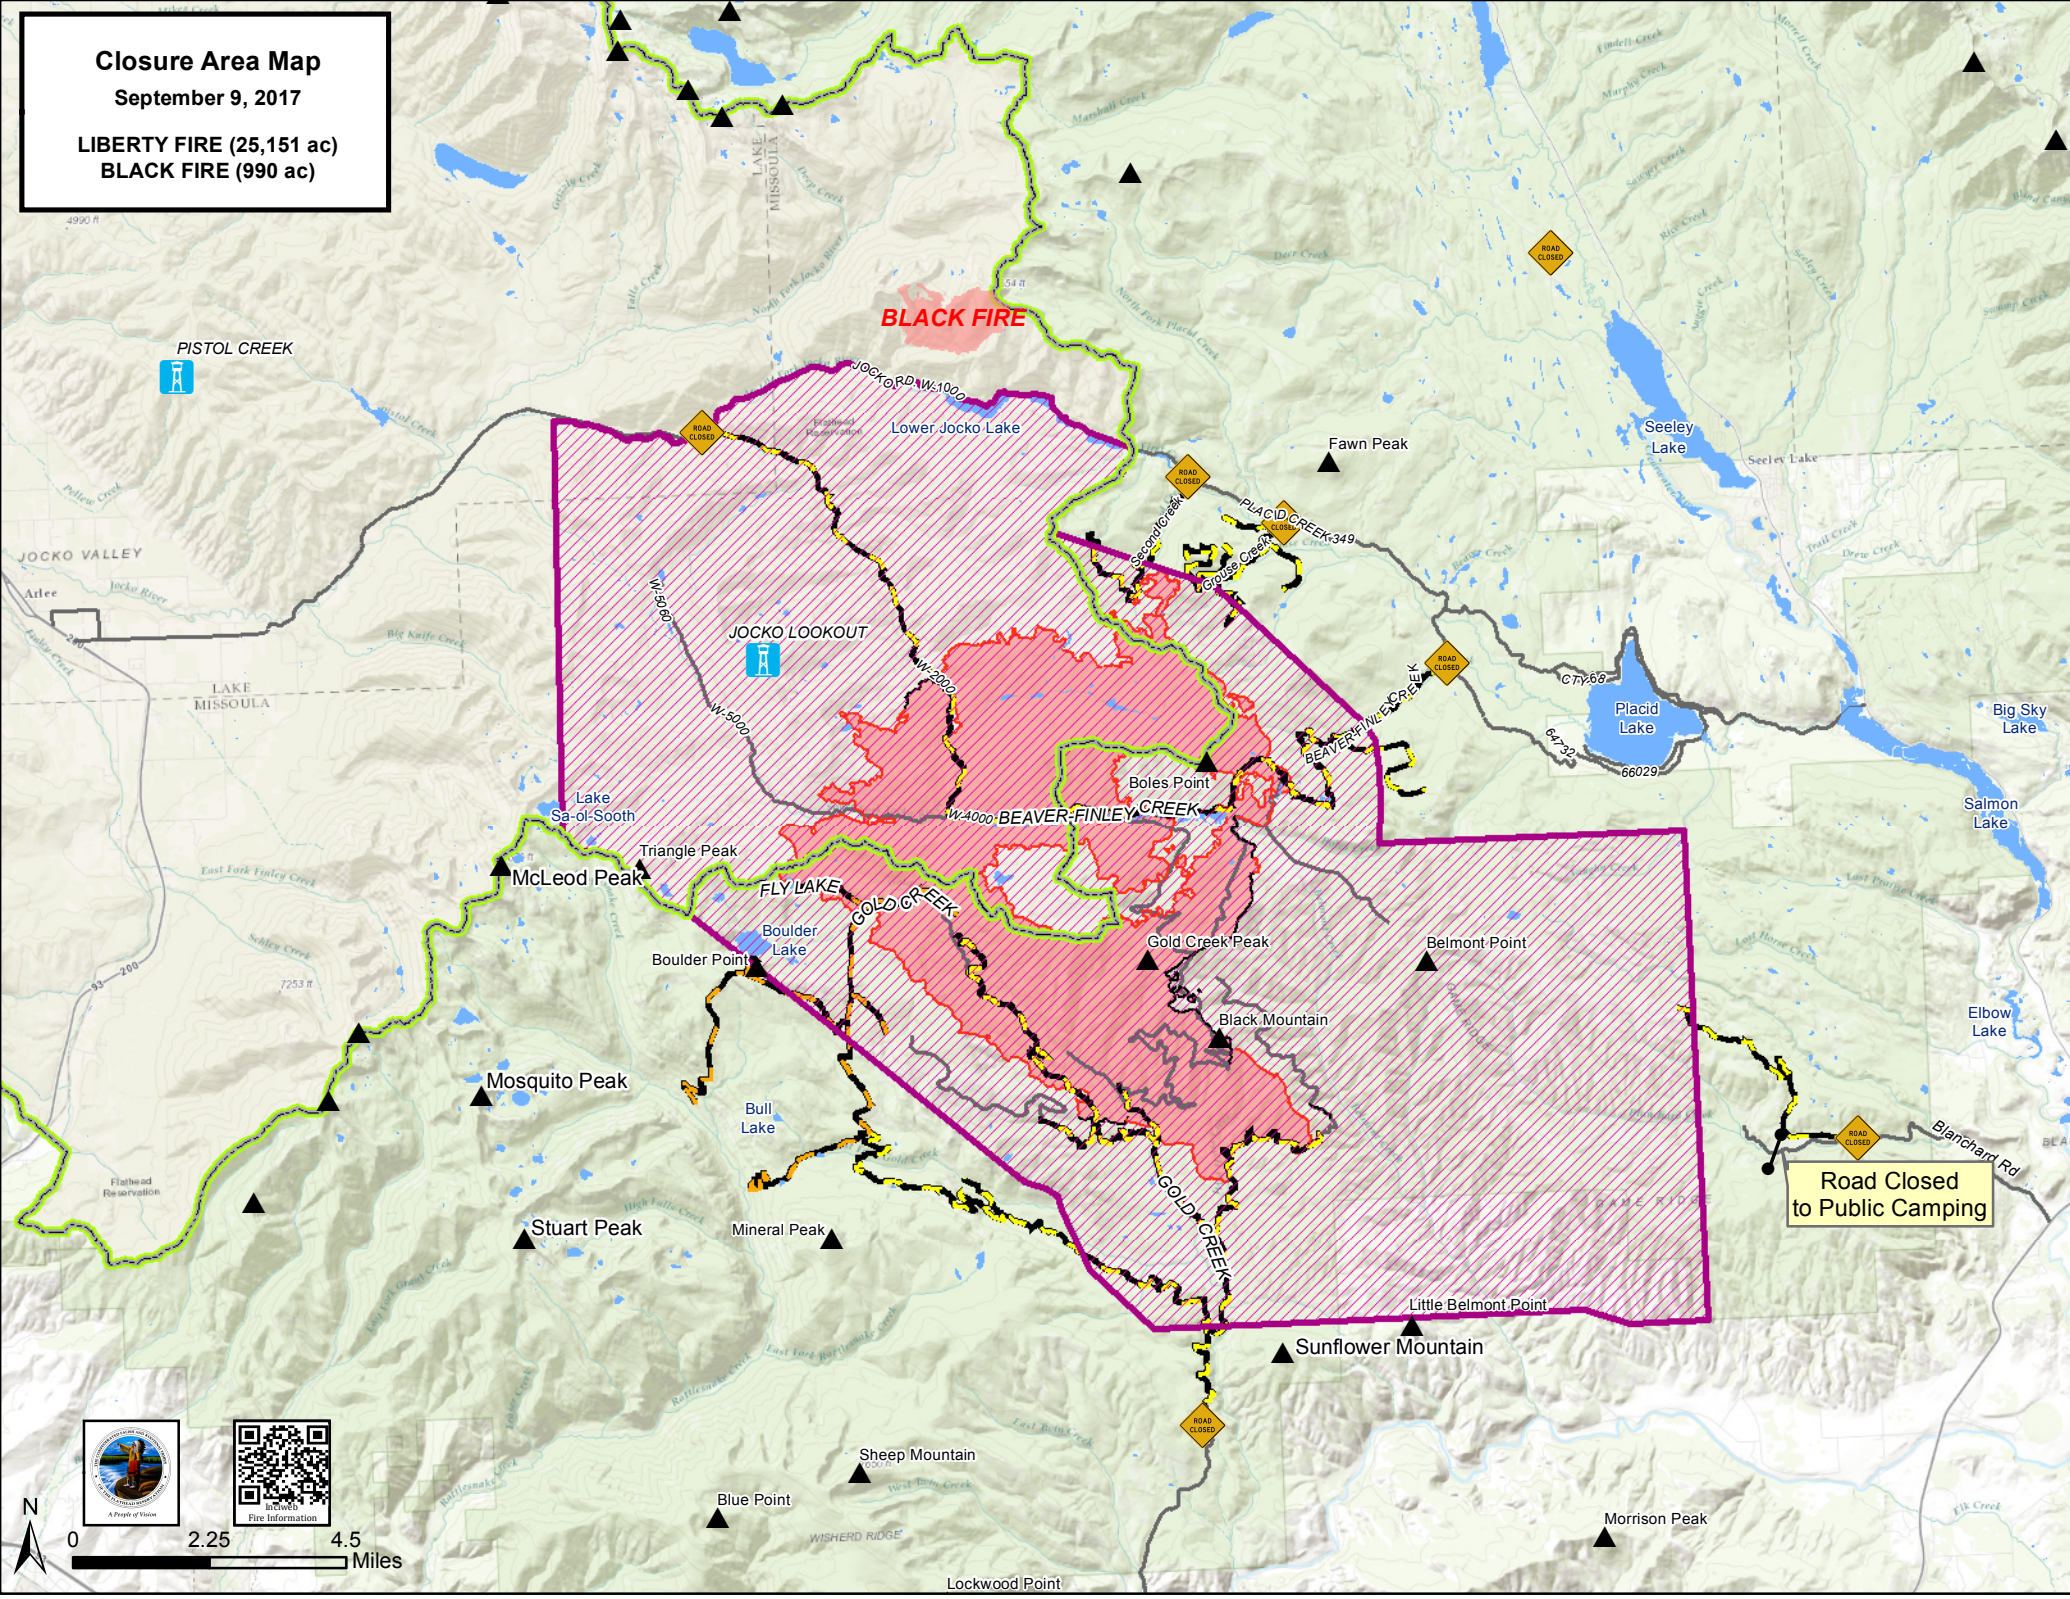

# Closure Area Map

September 9, 2017

LIBERTY FIRE (25,151 ac)  
BLACK FIRE (990 ac)

Road Closed  
to Public Camping

Lockwood Point