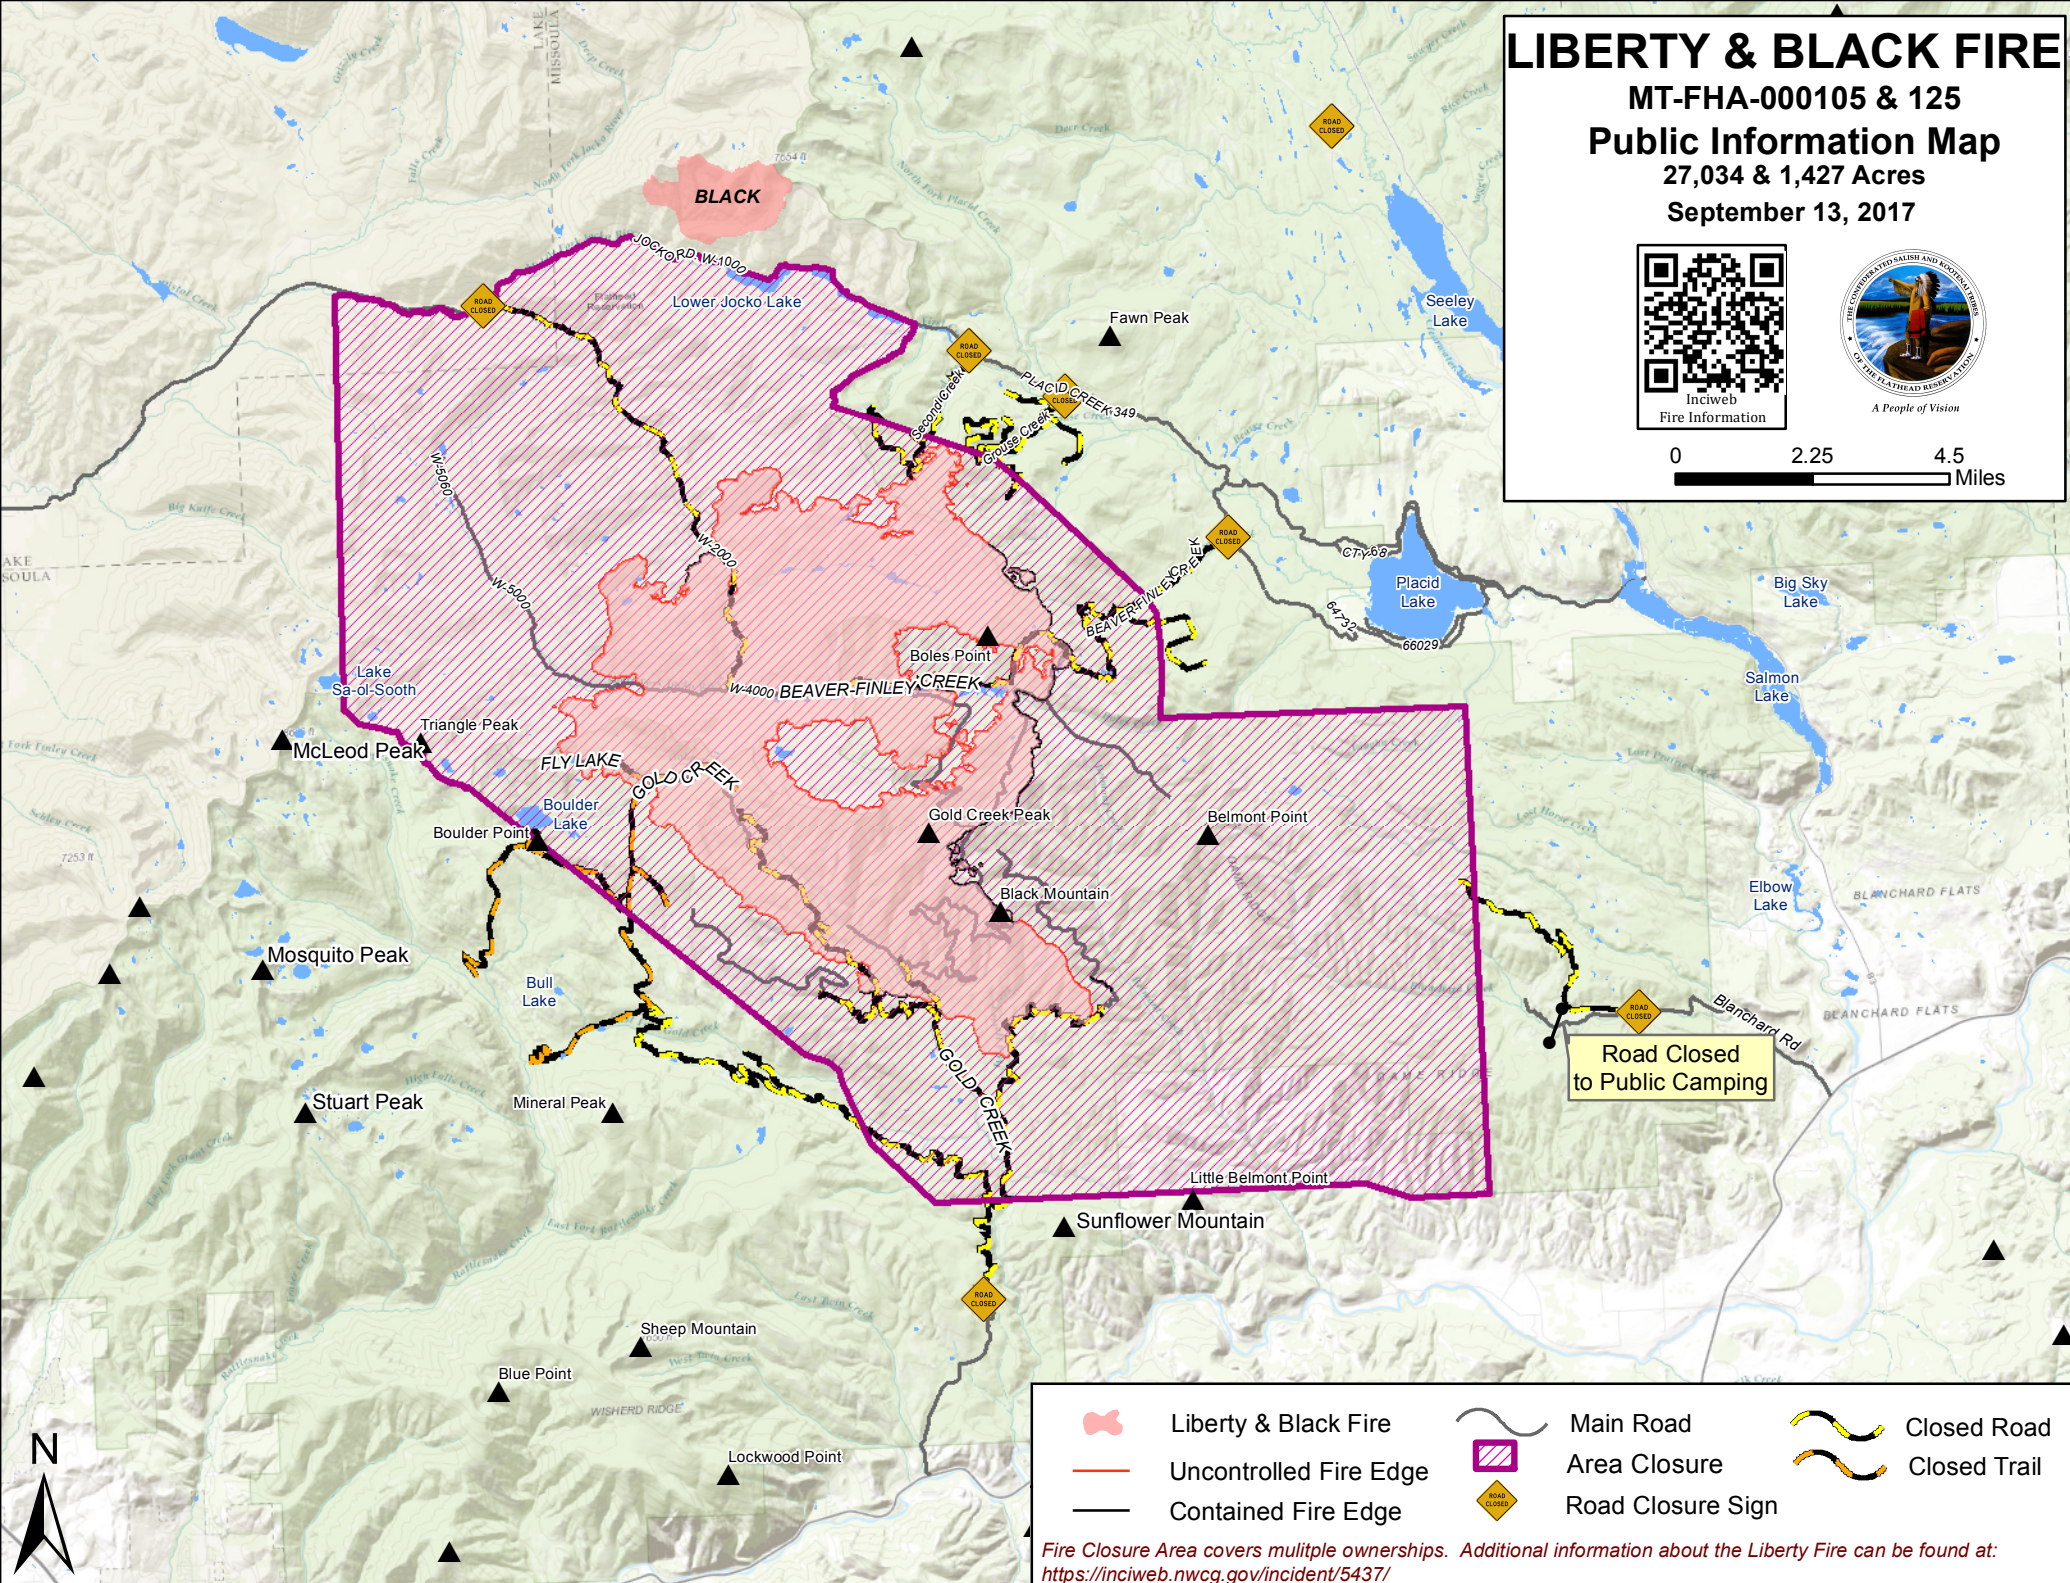

LIBERTY & BLACK FIRE

MT-FHA-000105 & 125

Public Information Map

27,034 & 1,427 Acres

September 13, 2017

Inciweb
Fire Information

A People of Vision

-  Liberty & Black Fire
-  Uncontrolled Fire Edge
-  Contained Fire Edge
-  Area Closure
-  Road Closure Sign
-  Main Road
-  Closed Road
-  Closed Trail

Fire Closure Area covers multiple ownerships. Additional information about the Liberty Fire can be found at: <https://inciweb.nwcg.gov/incident/5437/>