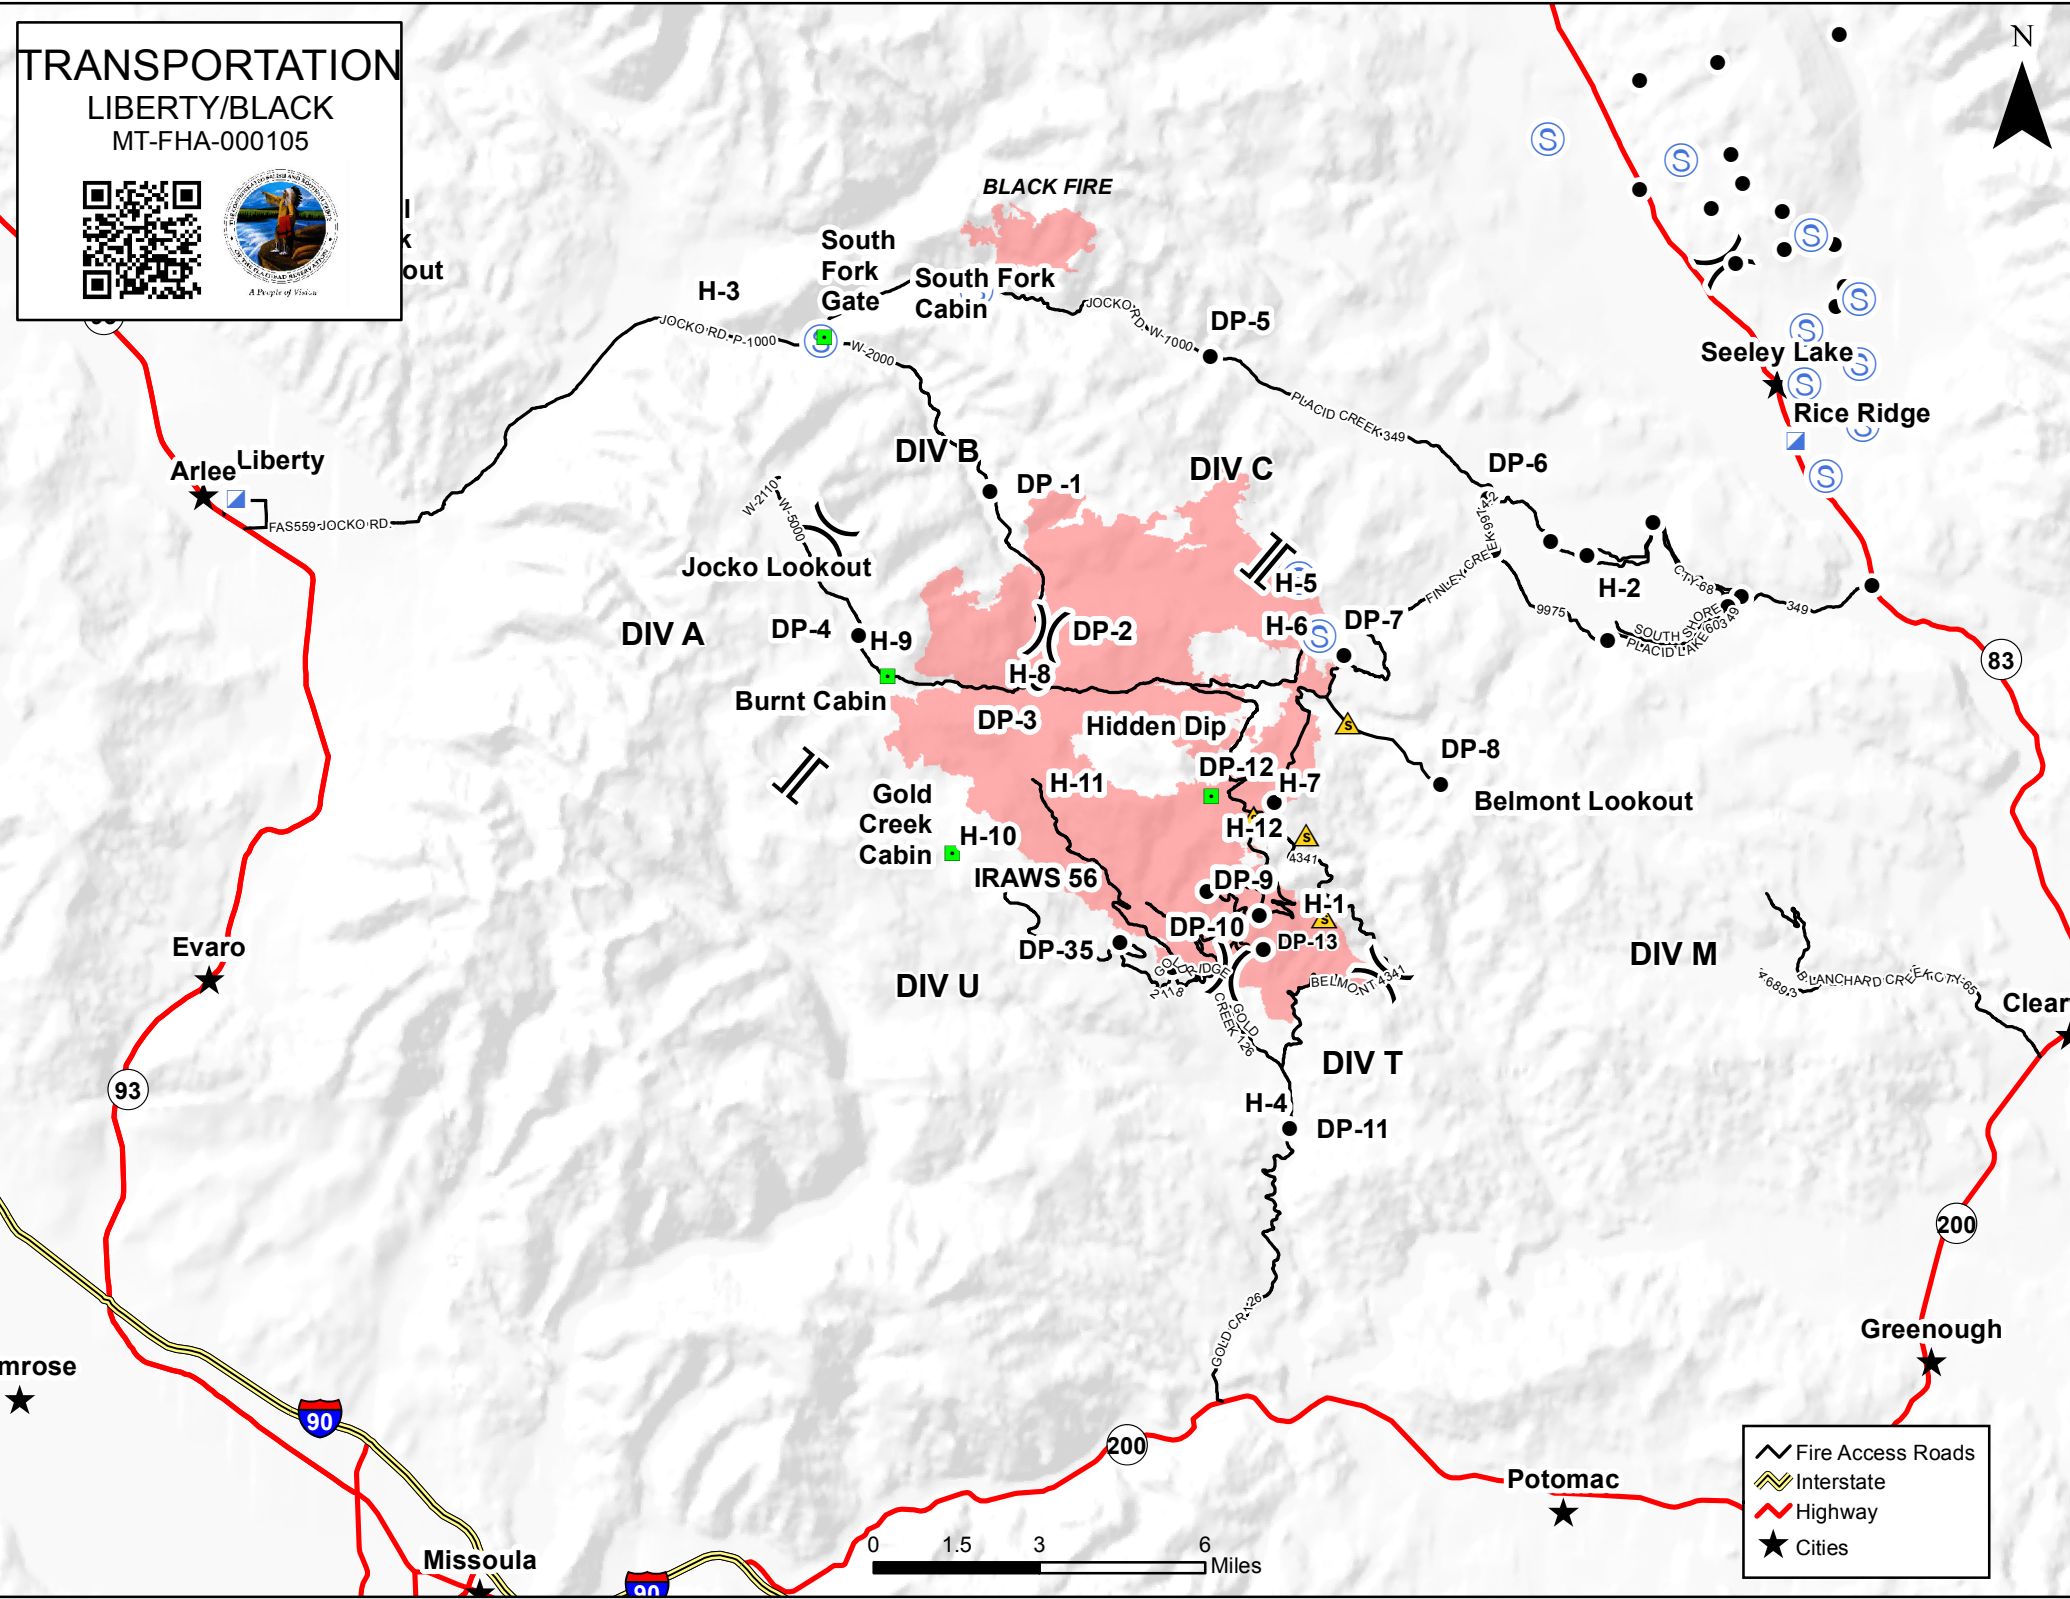

# TRANSPORTATION LIBERTY/BLACK MT-FHA-000105

- Fire Access Roads
- Interstate
- Highway
- Cities

0 1.5 3 6 Miles