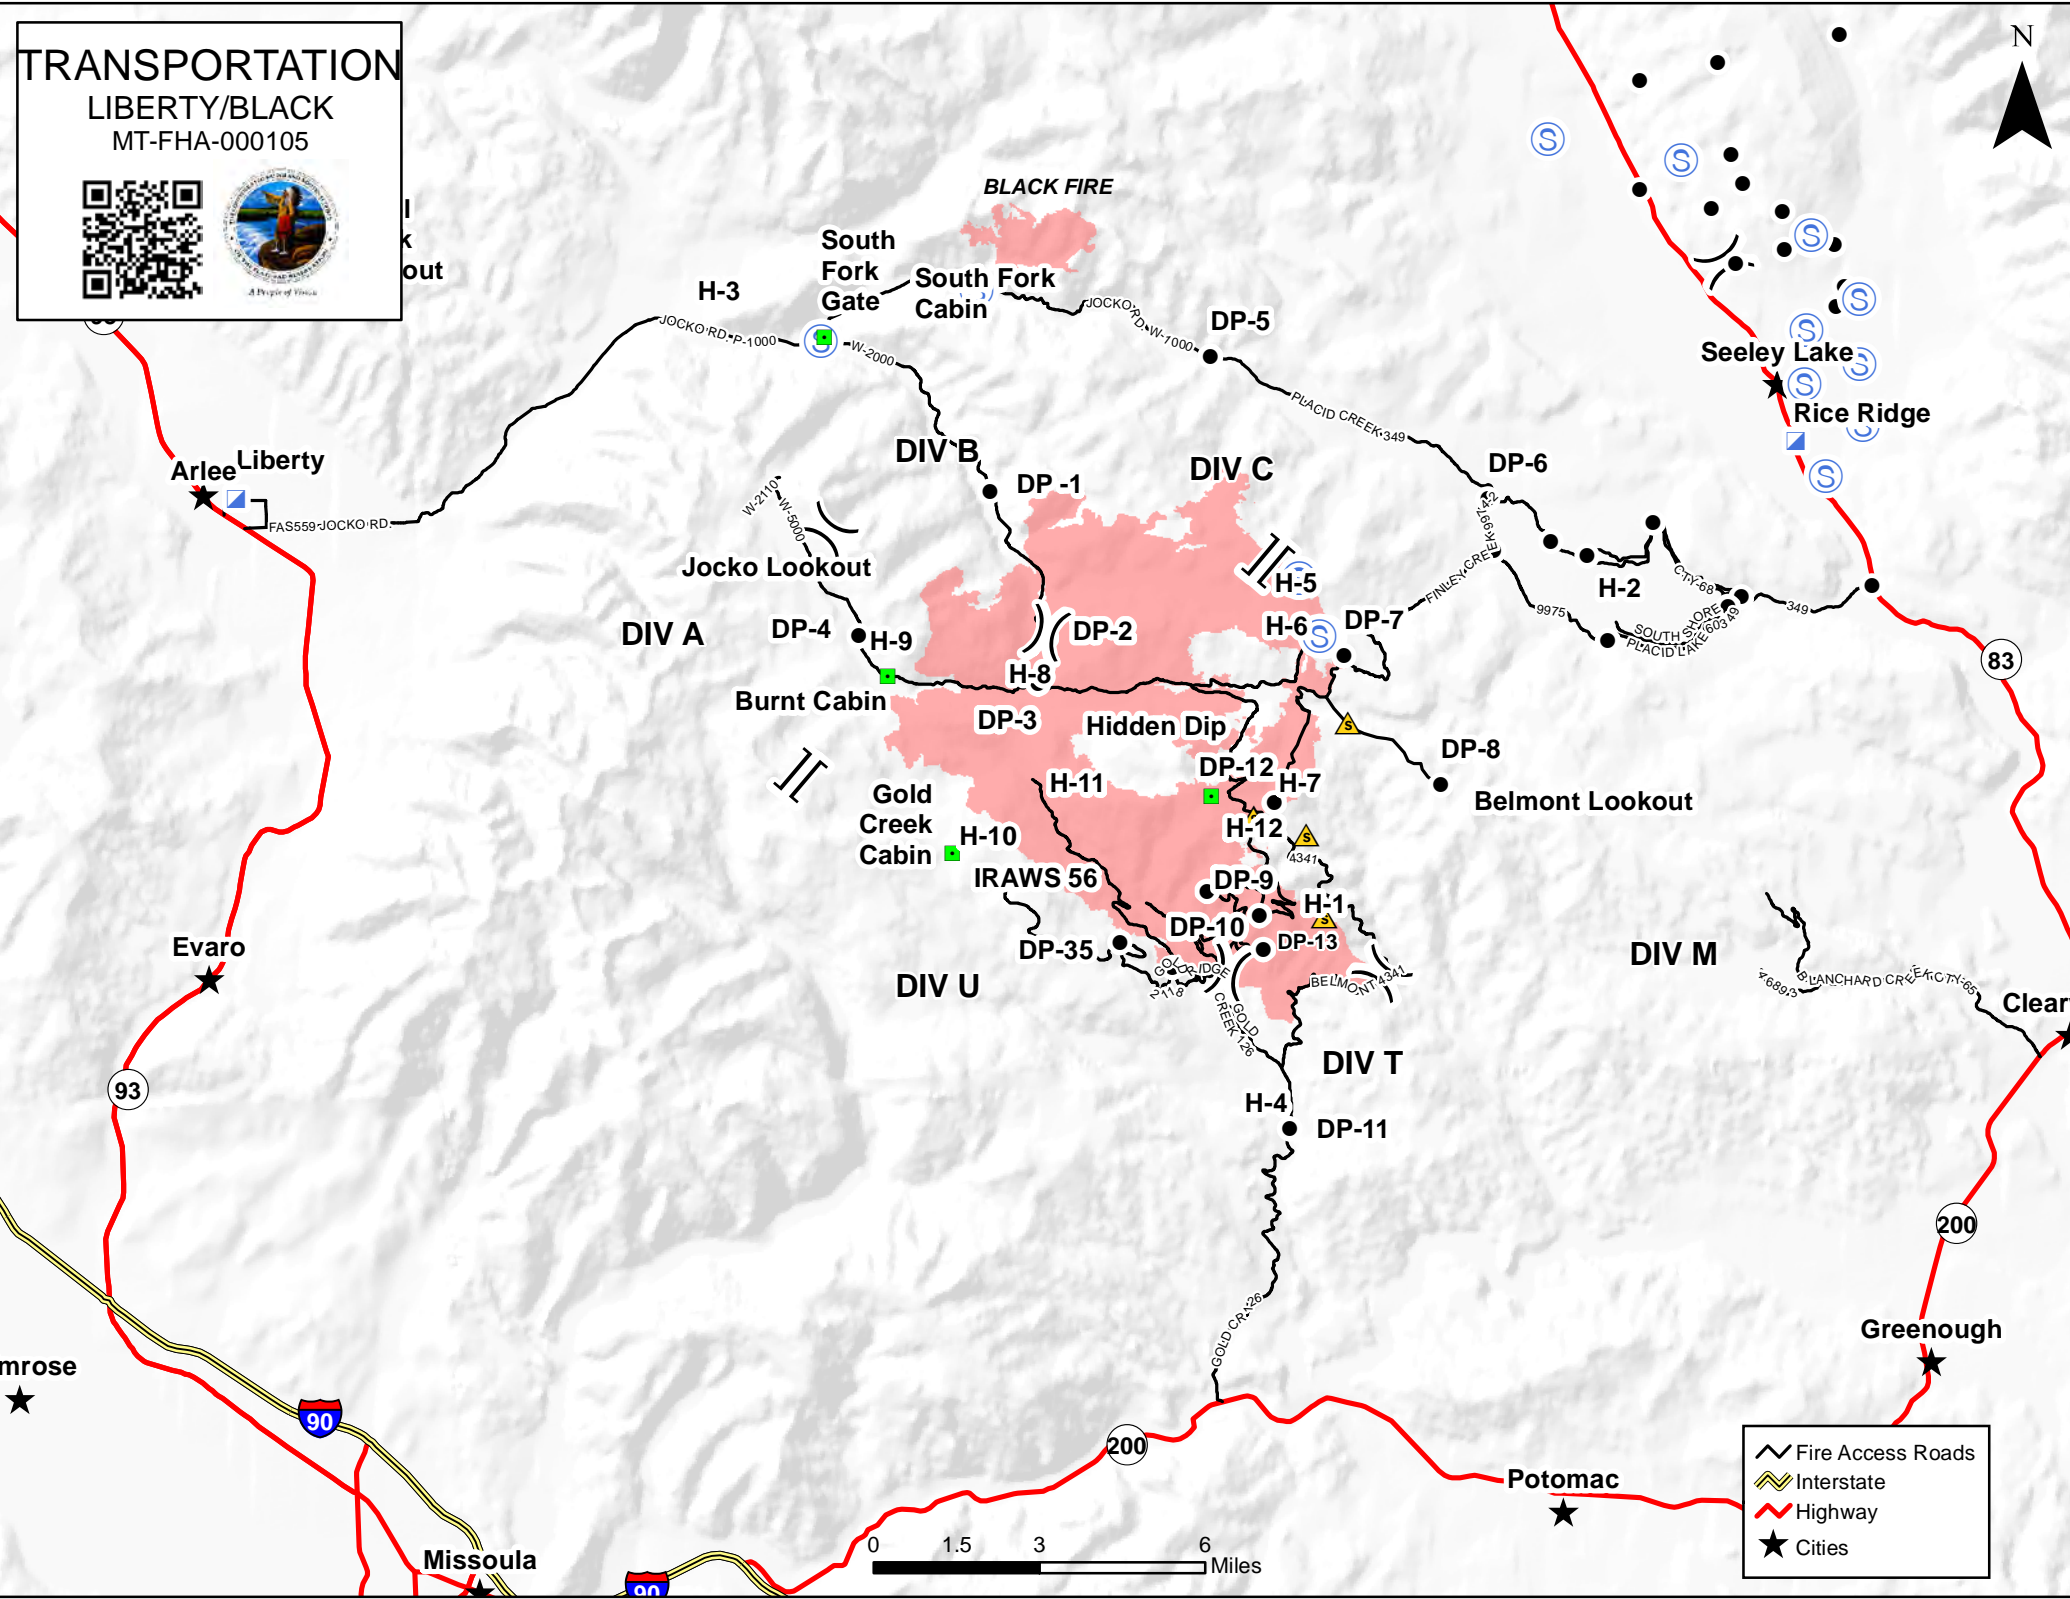

# TRANSPORTATION LIBERTY/BLACK MT-FHA-000105

- Fire Access Roads
- Interstate
- Highway
- Cities

0 1.5 3 6 Miles