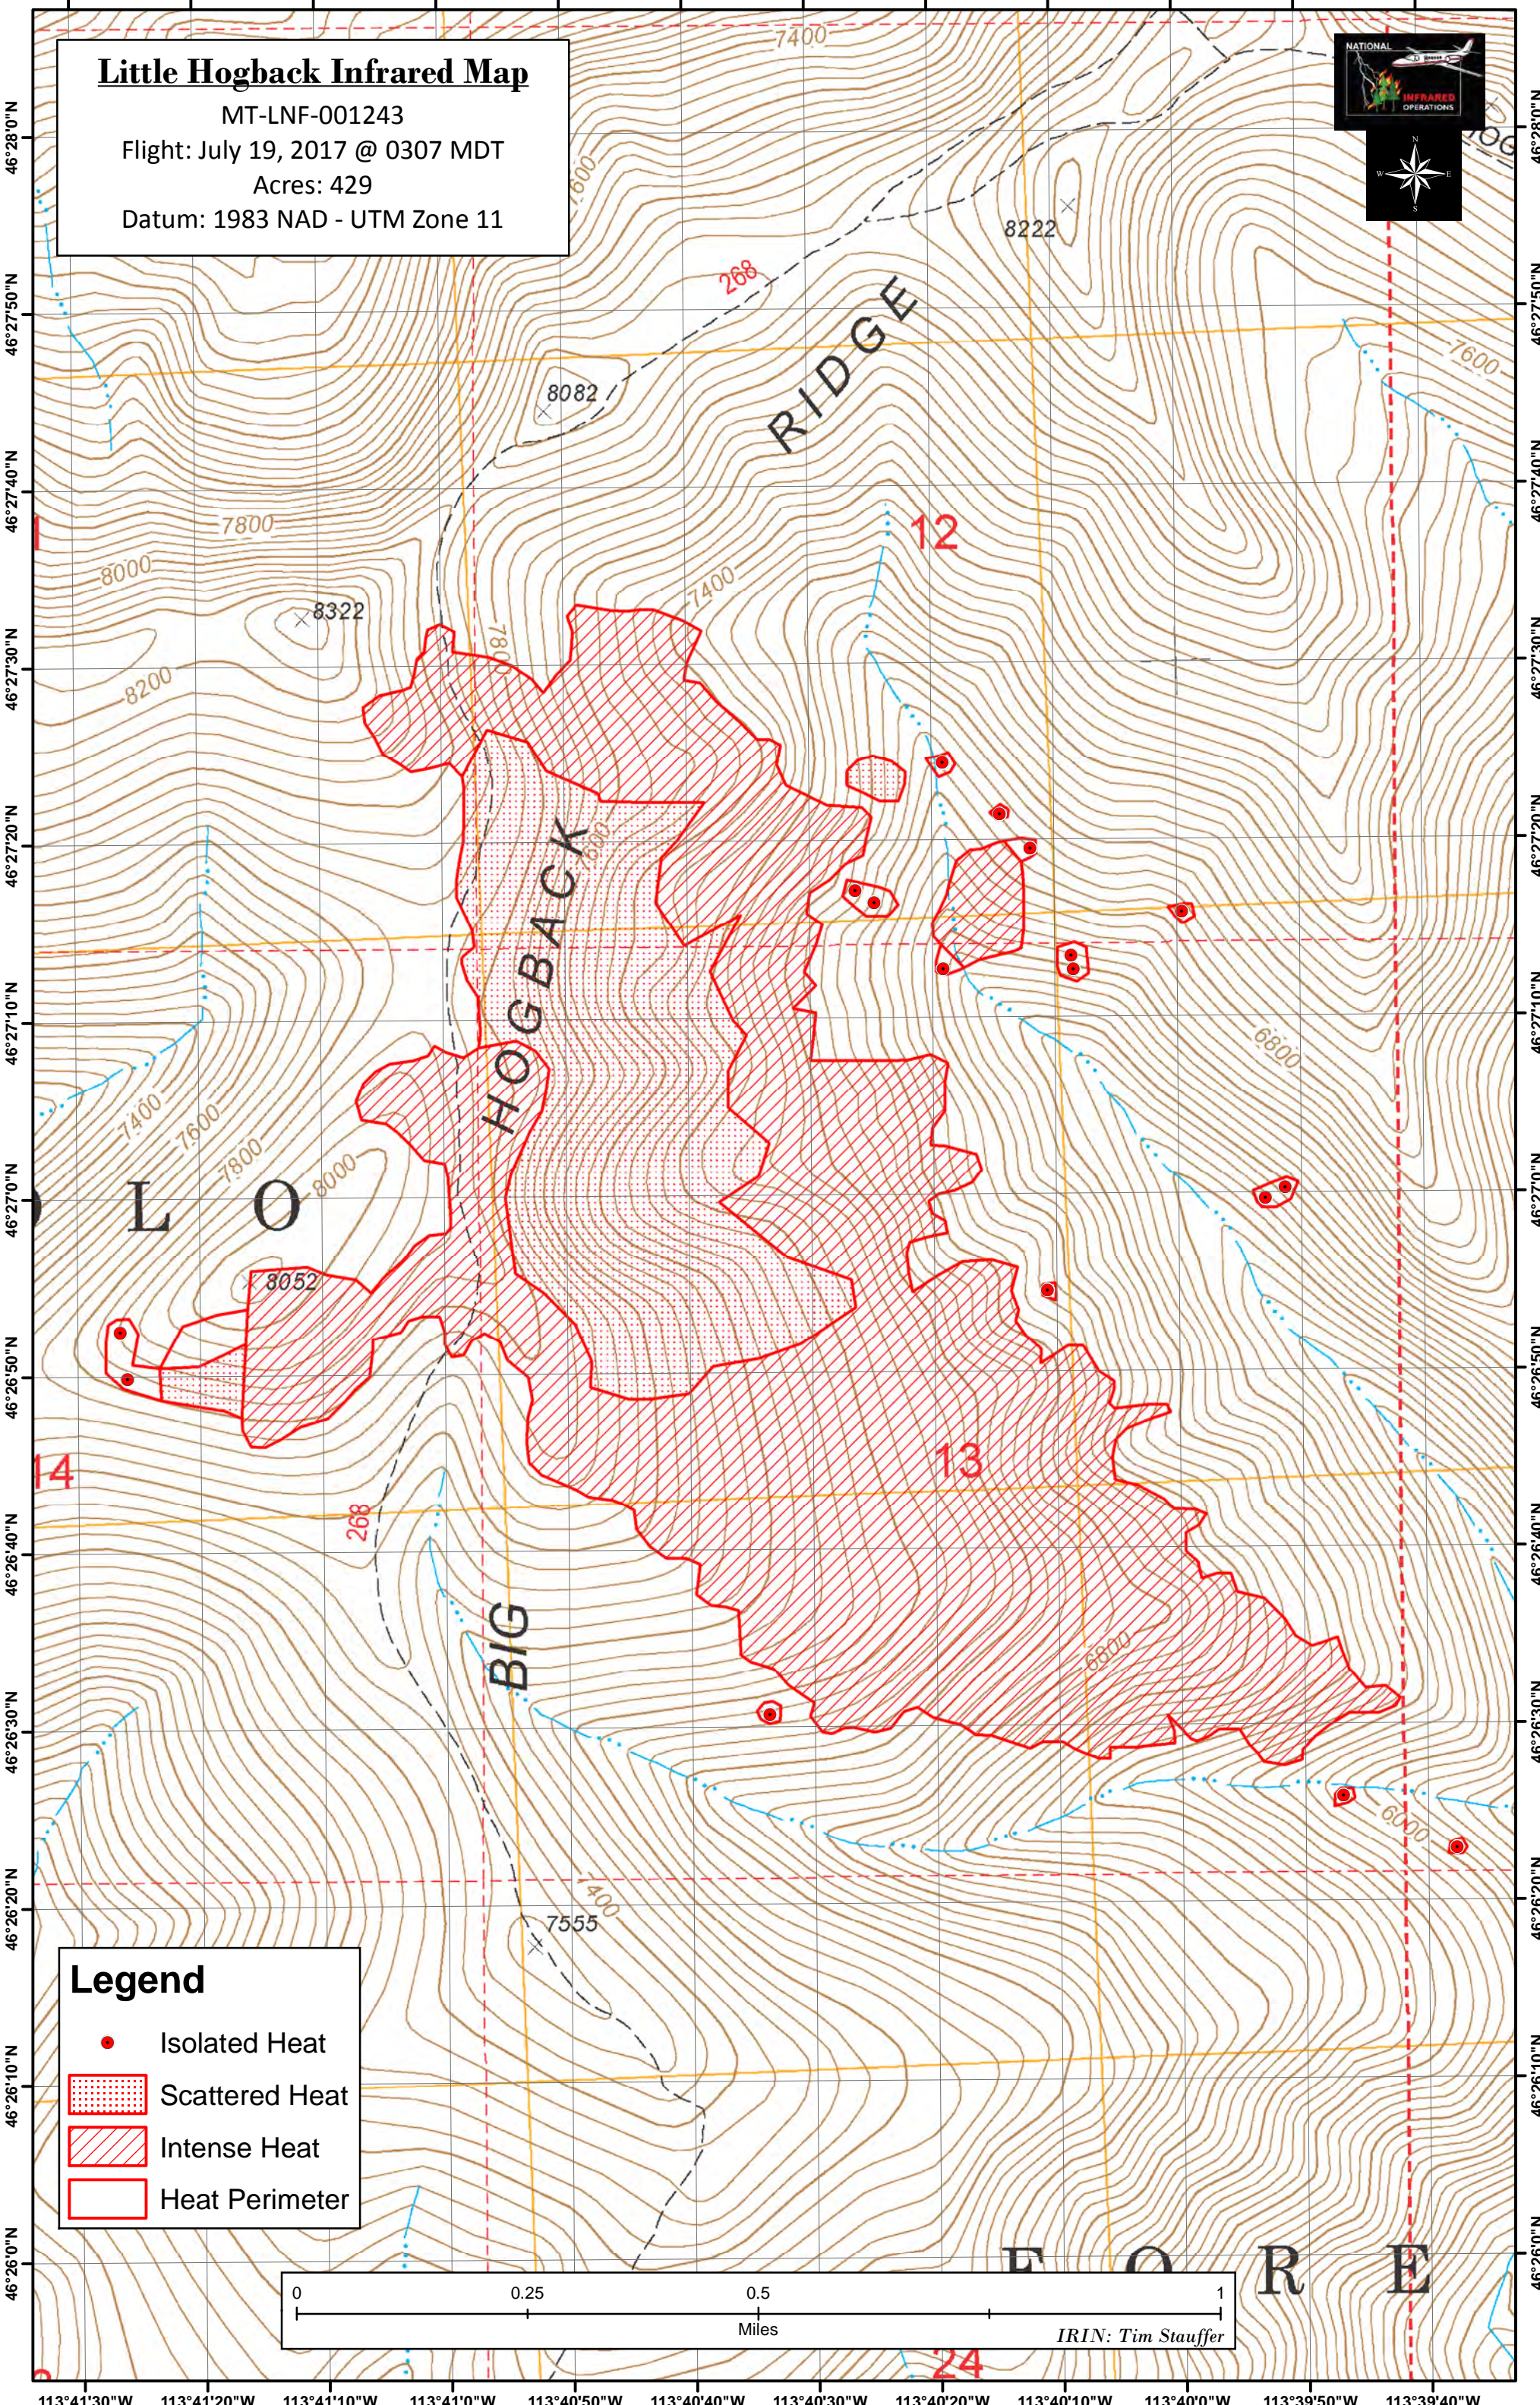

113°41'30"W 113°41'20"W 113°41'10"W 113°41'0"W 113°40'50"W 113°40'40"W 113°40'30"W 113°40'20"W 113°40'10"W 113°40'0"W 113°39'50"W 113°39'40"W

Little Hogback Infrared Map

MT-LNF-001243

Flight: July 19, 2017 @ 0307 MDT

Acres: 429

Datum: 1983 NAD - UTM Zone 11

Legend

- Isolated Heat
- Scattered Heat
- Intense Heat
- Heat Perimeter

IRIN: Tim Stauffer

113°41'30"W 113°41'20"W 113°41'10"W 113°41'0"W 113°40'50"W 113°40'40"W 113°40'30"W 113°40'20"W 113°40'10"W 113°40'0"W 113°39'50"W 113°39'40"W