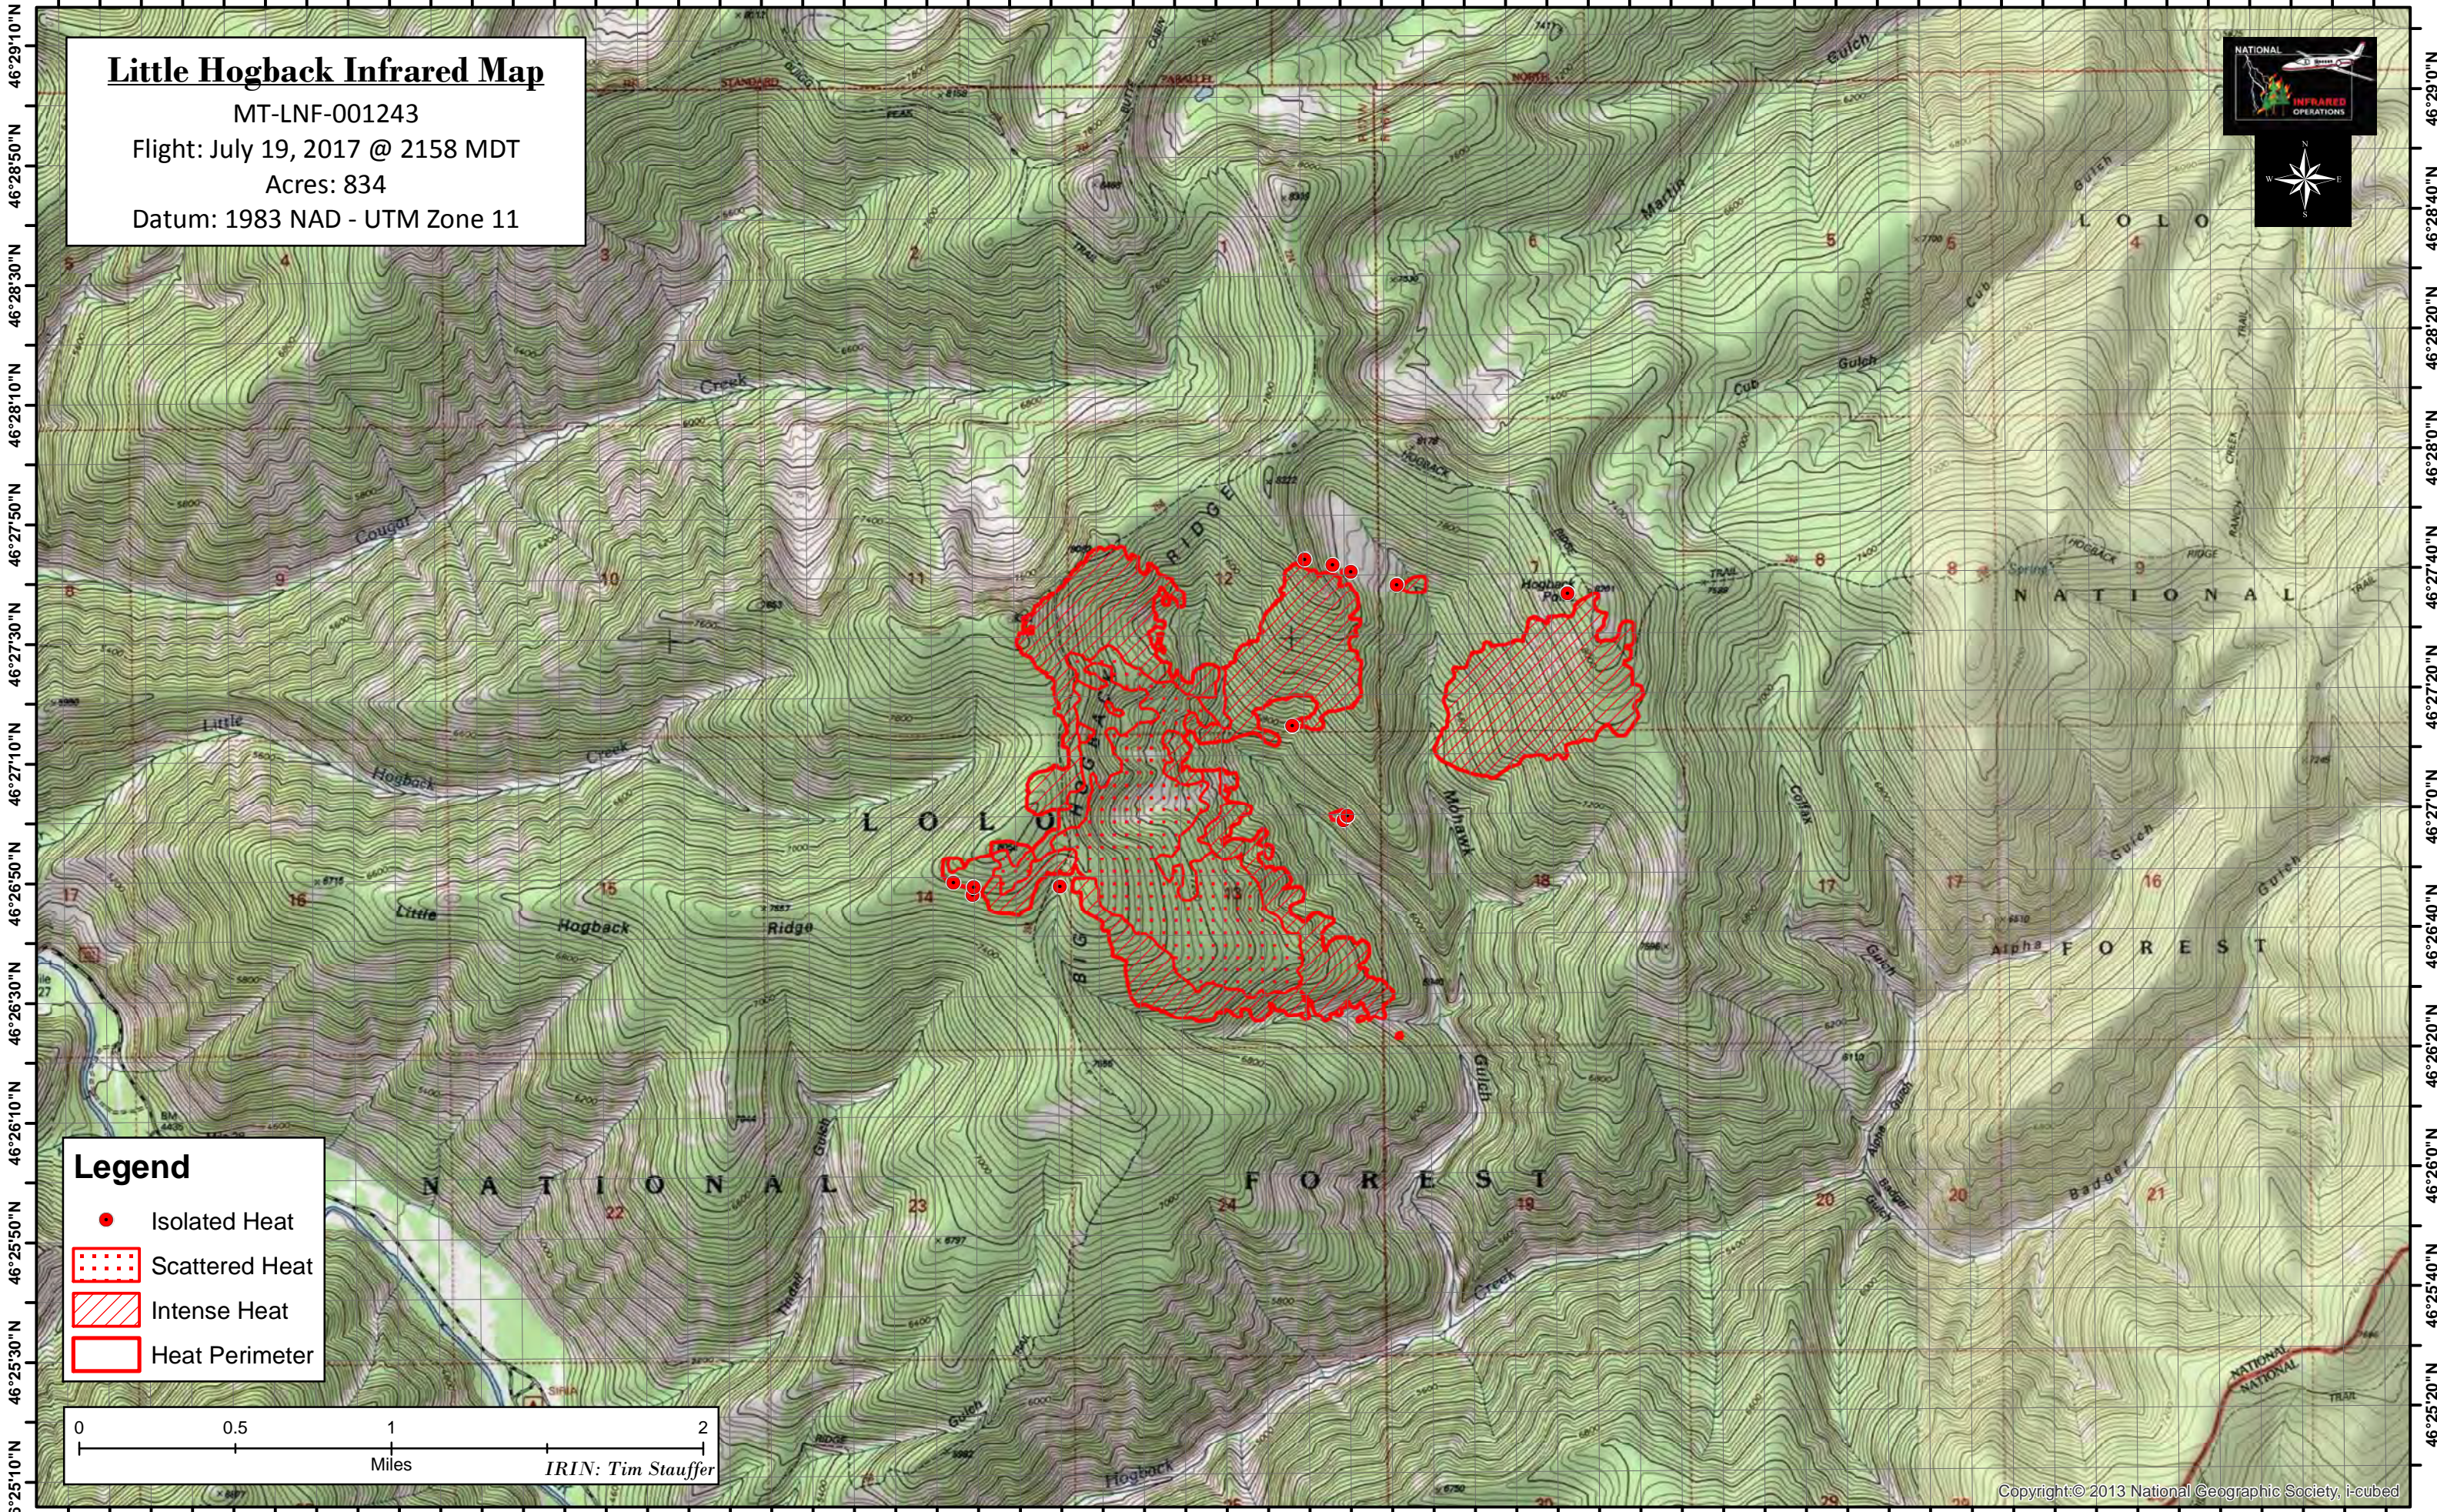

113°44'40"W 113°44'10"W 113°43'40"W 113°43'10"W 113°42'40"W 113°42'10"W 113°41'40"W 113°41'10"W 113°40'40"W 113°40'10"W 113°39'40"W 113°39'10"W 113°38'40"W 113°38'10"W 113°37'40"W 113°37'10"W 113°36'40"W 113°36'10"W 113°35'40"W

Little Hogback Infrared Map

MT-LNF-001243

Flight: July 19, 2017 @ 2158 MDT

Acres: 834

Datum: 1983 NAD - UTM Zone 11

Legend

- Isolated Heat
- Scattered Heat
- Intense Heat
- Heat Perimeter

IRIN: Tim Stauffer