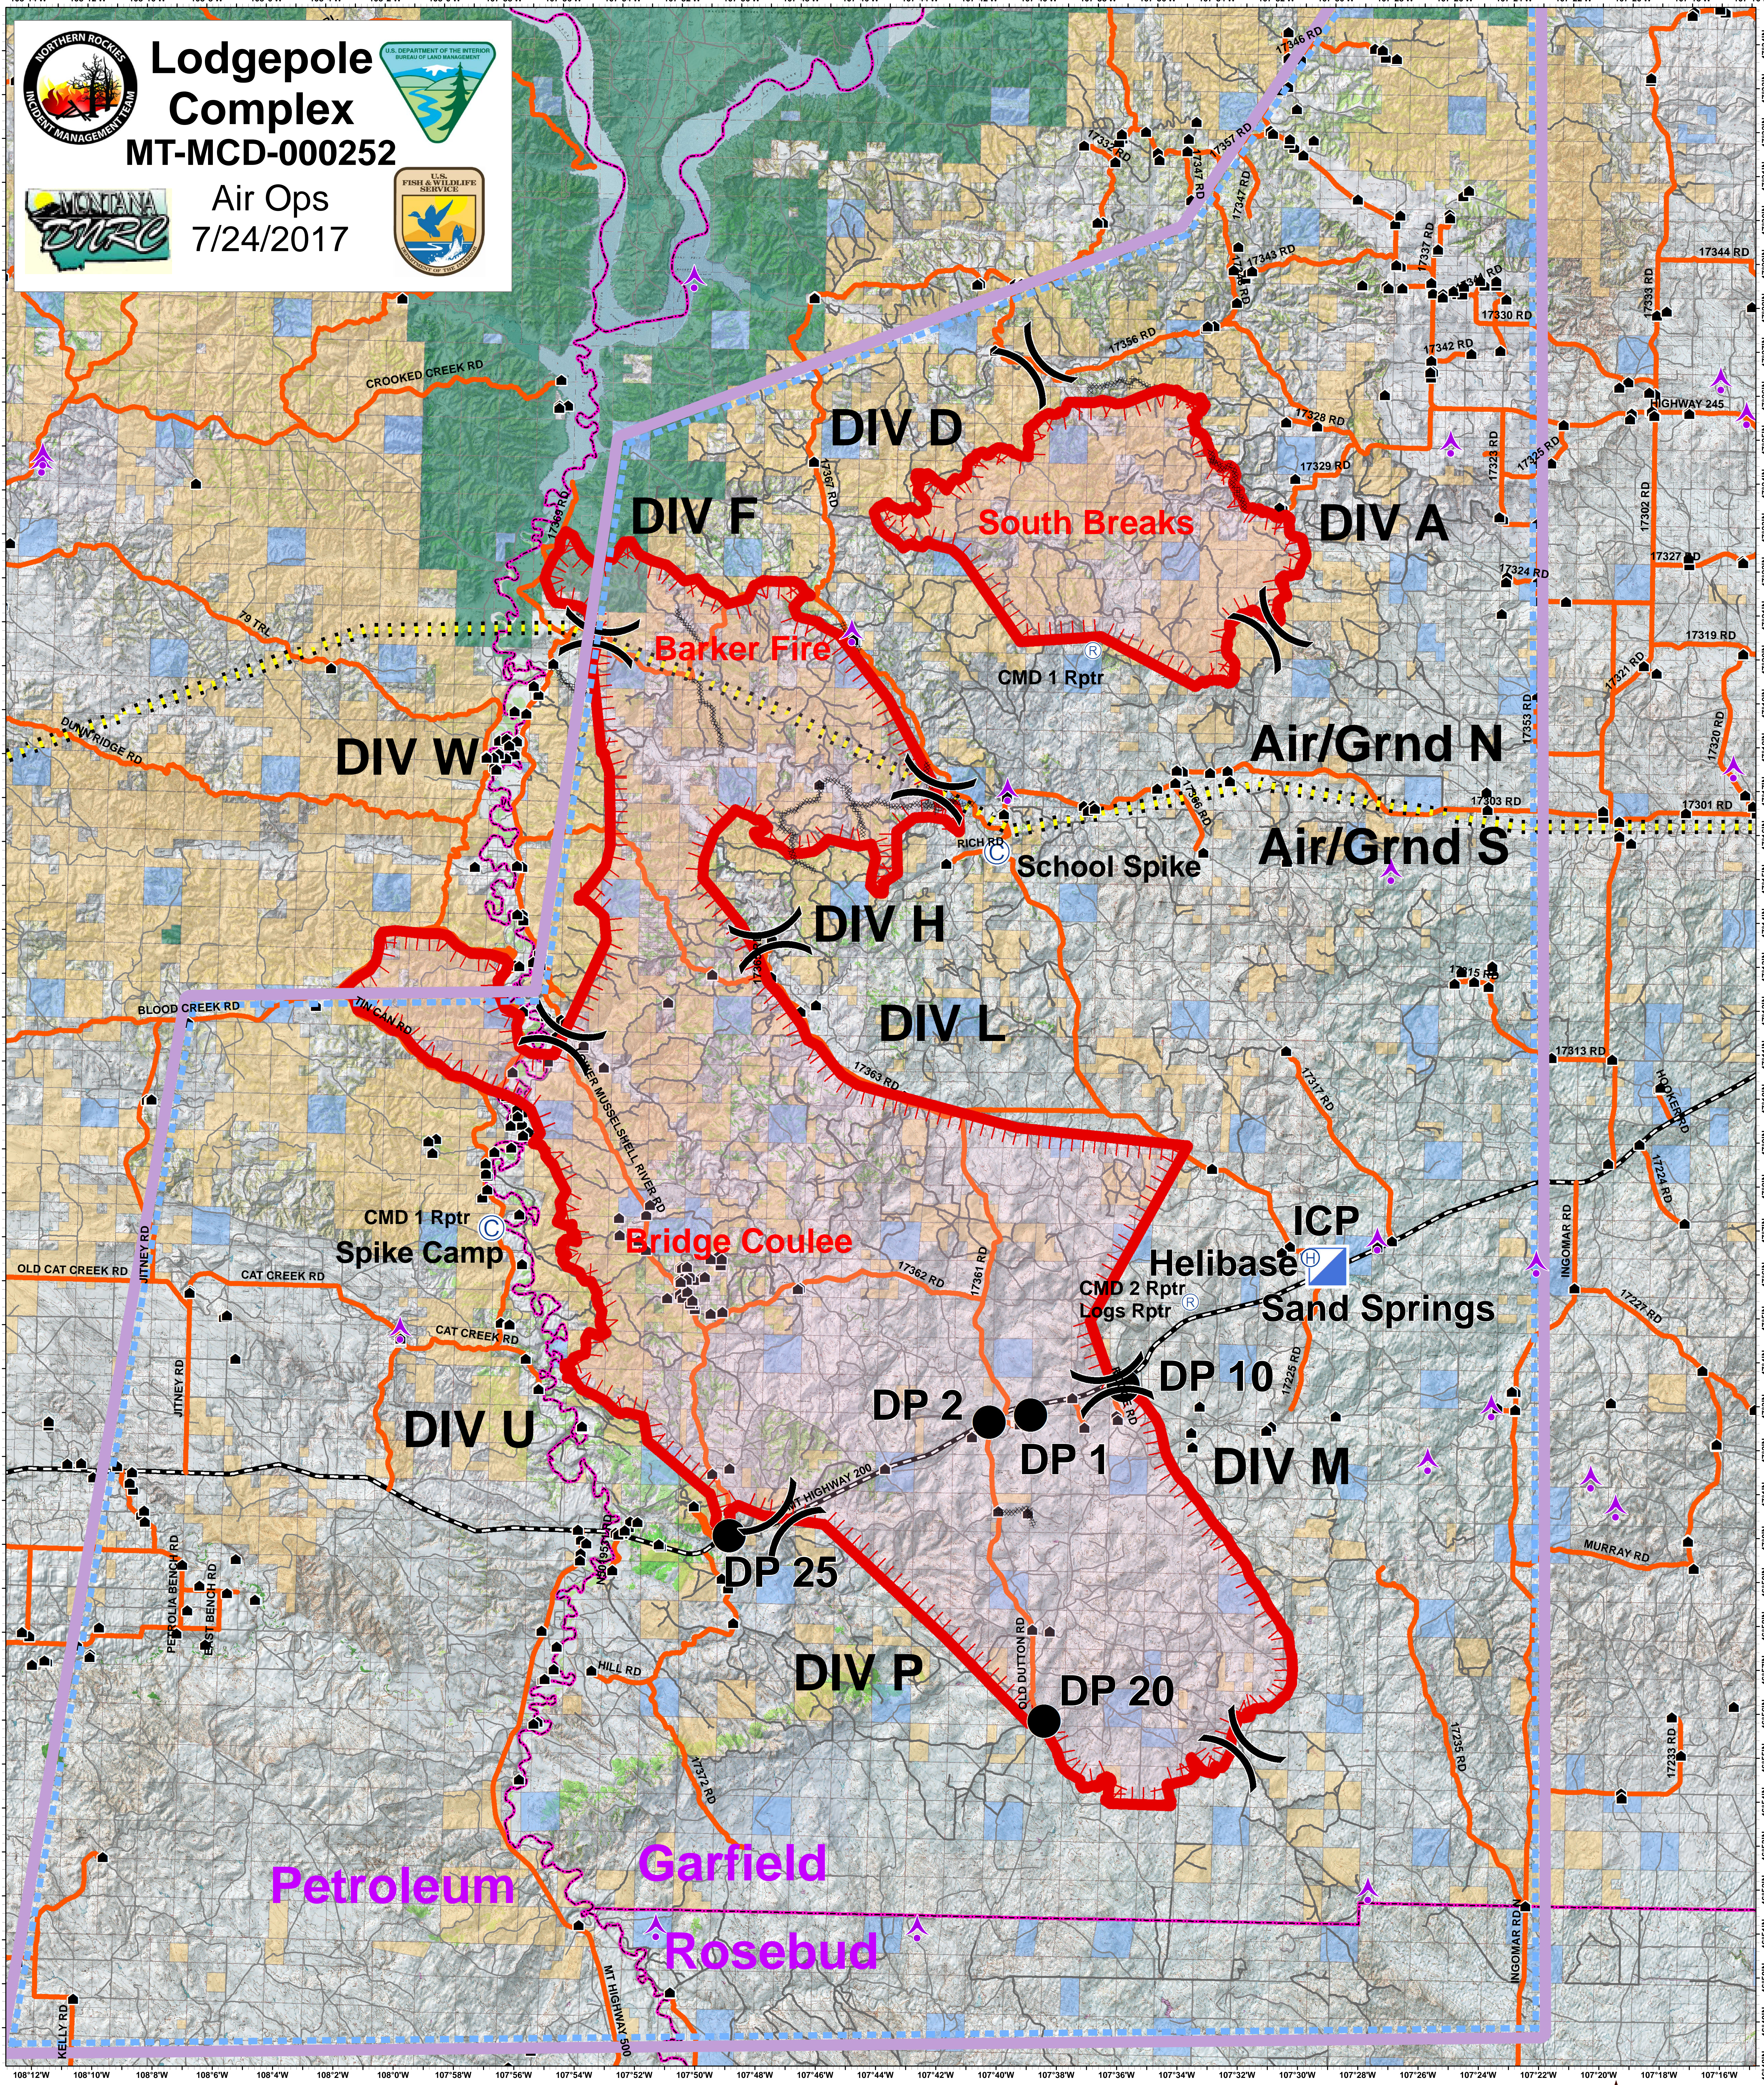

# Lodgepole Complex MT-MCD-000252

Air Ops  
7/24/2017

## Legend

- Air/Grnd Break
- County Lines
- Hwy 200
- Major Roads
- Roads
- Private
- MT State
- BLM
- FWS
- Streams
- Division
- Drop Point
- Incident Command Post
- Uncontrolled Fire Edge
- Completed Dozer Line
- Communications Towers
- Helibase
- Repeater
- Camp

## Owner