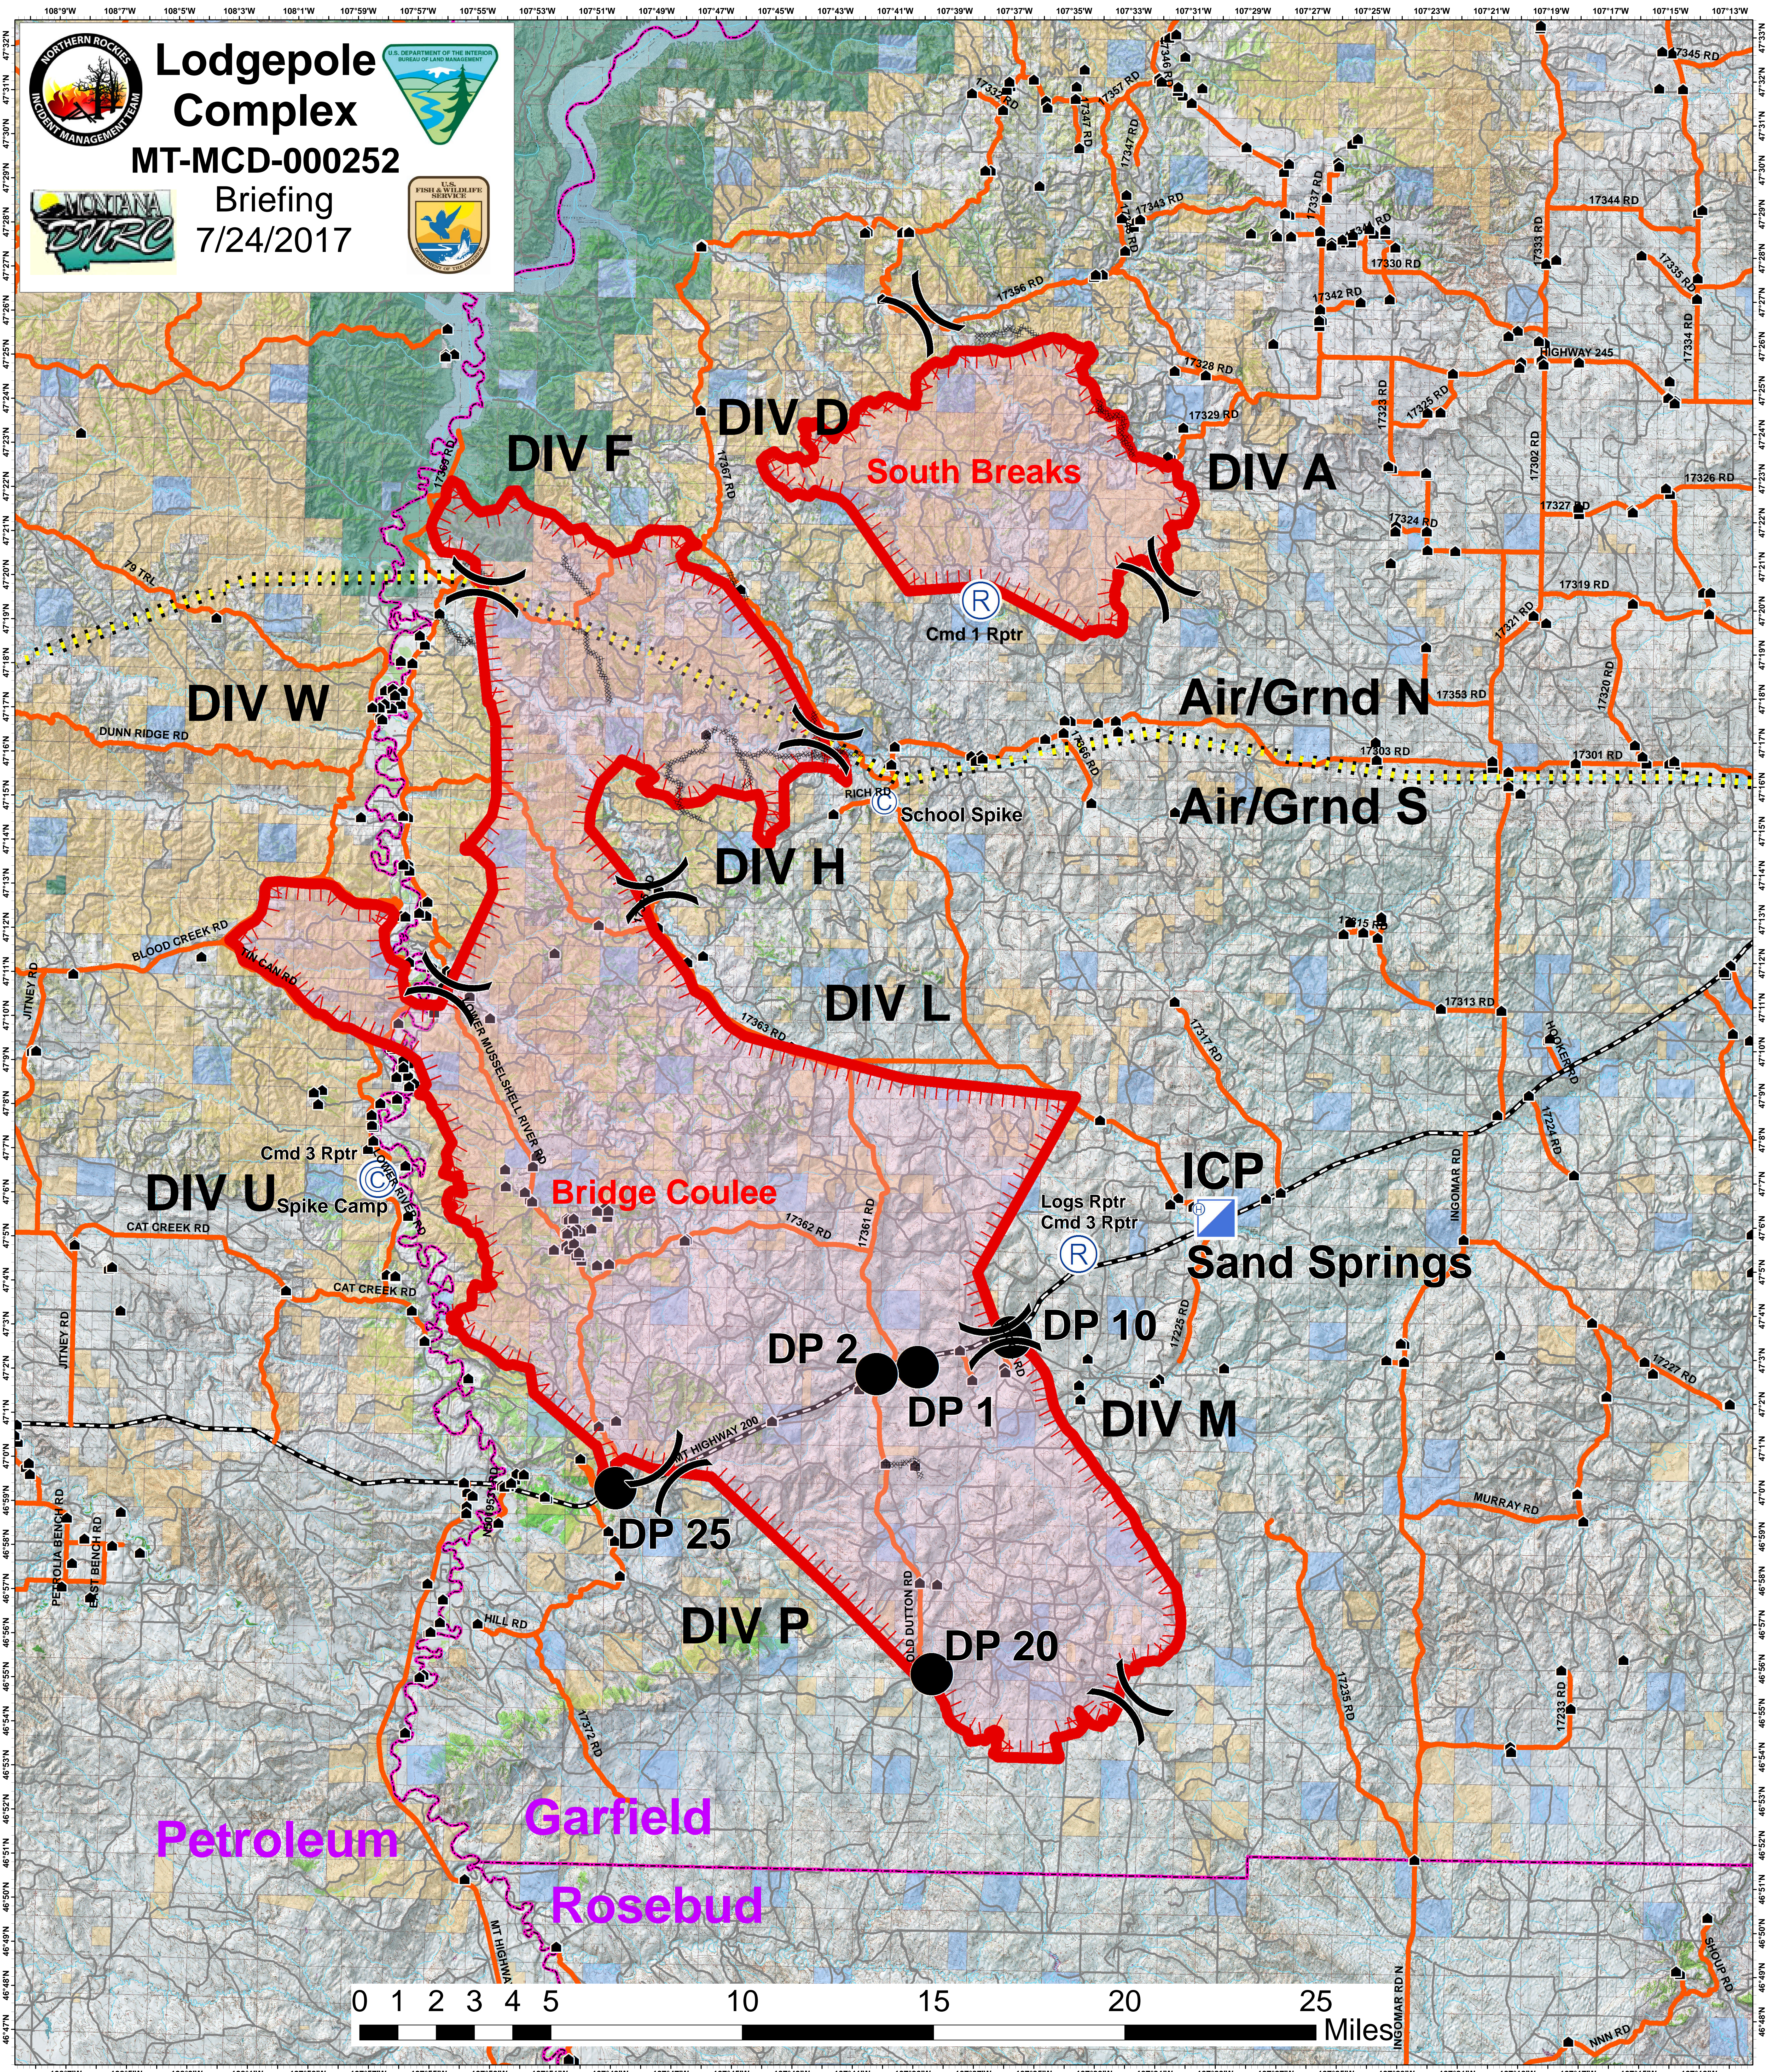

Lodgepole Complex
MT-MCD-000252
 Briefing
 7/24/2017

Legend		Owner			
	Air/Grnd Break		Private		Division
	County Lines		MT State		Drop Point
	Hwy 200		BLM		Incident Command Post
	Major Roads		FWS		Uncontrolled Fire Edge
	Roads		Streams		Completed Dozer Line
					Communications Towers
					Helibase
					Repeater
					Camp