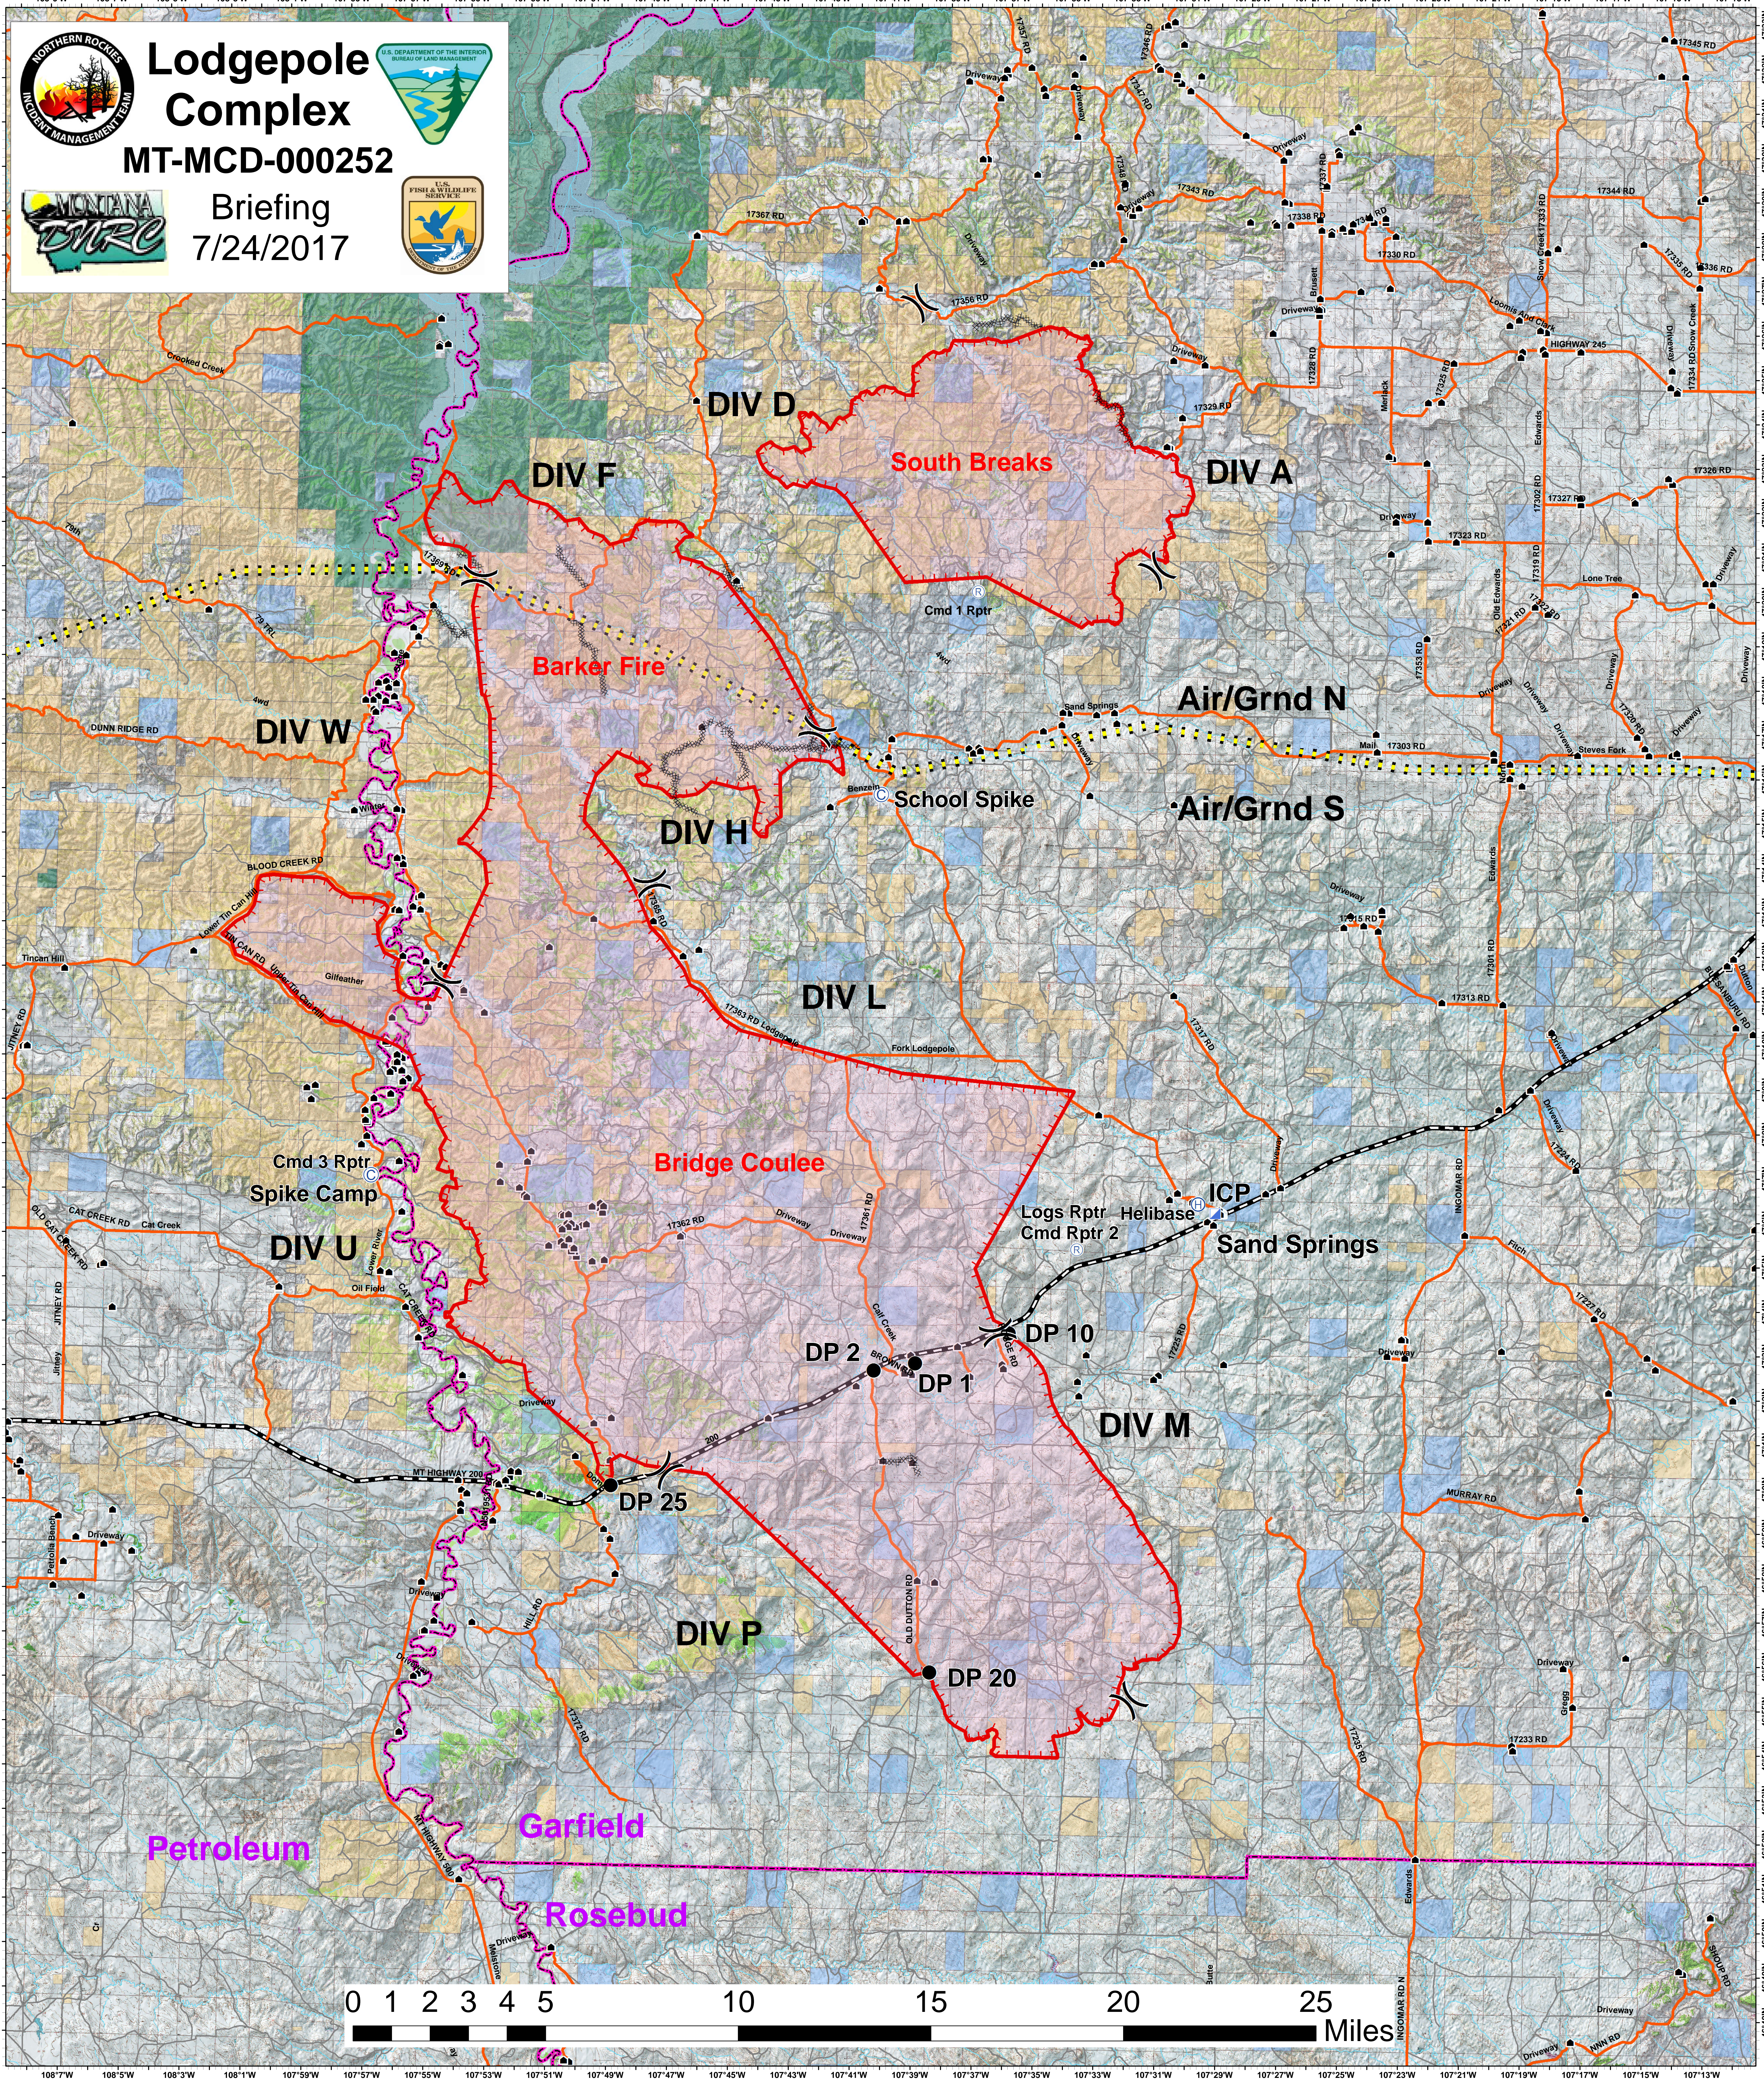

Lodgepole Complex
MT-MCD-000252
 Briefing
 7/24/2017

Legend

- Air/Grnd Break
- County Lines
- Hwy 200
- Major Roads
- Roads
- Private
- MT State
- BLM
- FWS
- Streams
- Division
- Drop Point
- Incident Command Post
- Uncontrolled Fire Edge
- Completed Dozer Line
- Communications Towers
- Helibase
- Repeater
- Camp