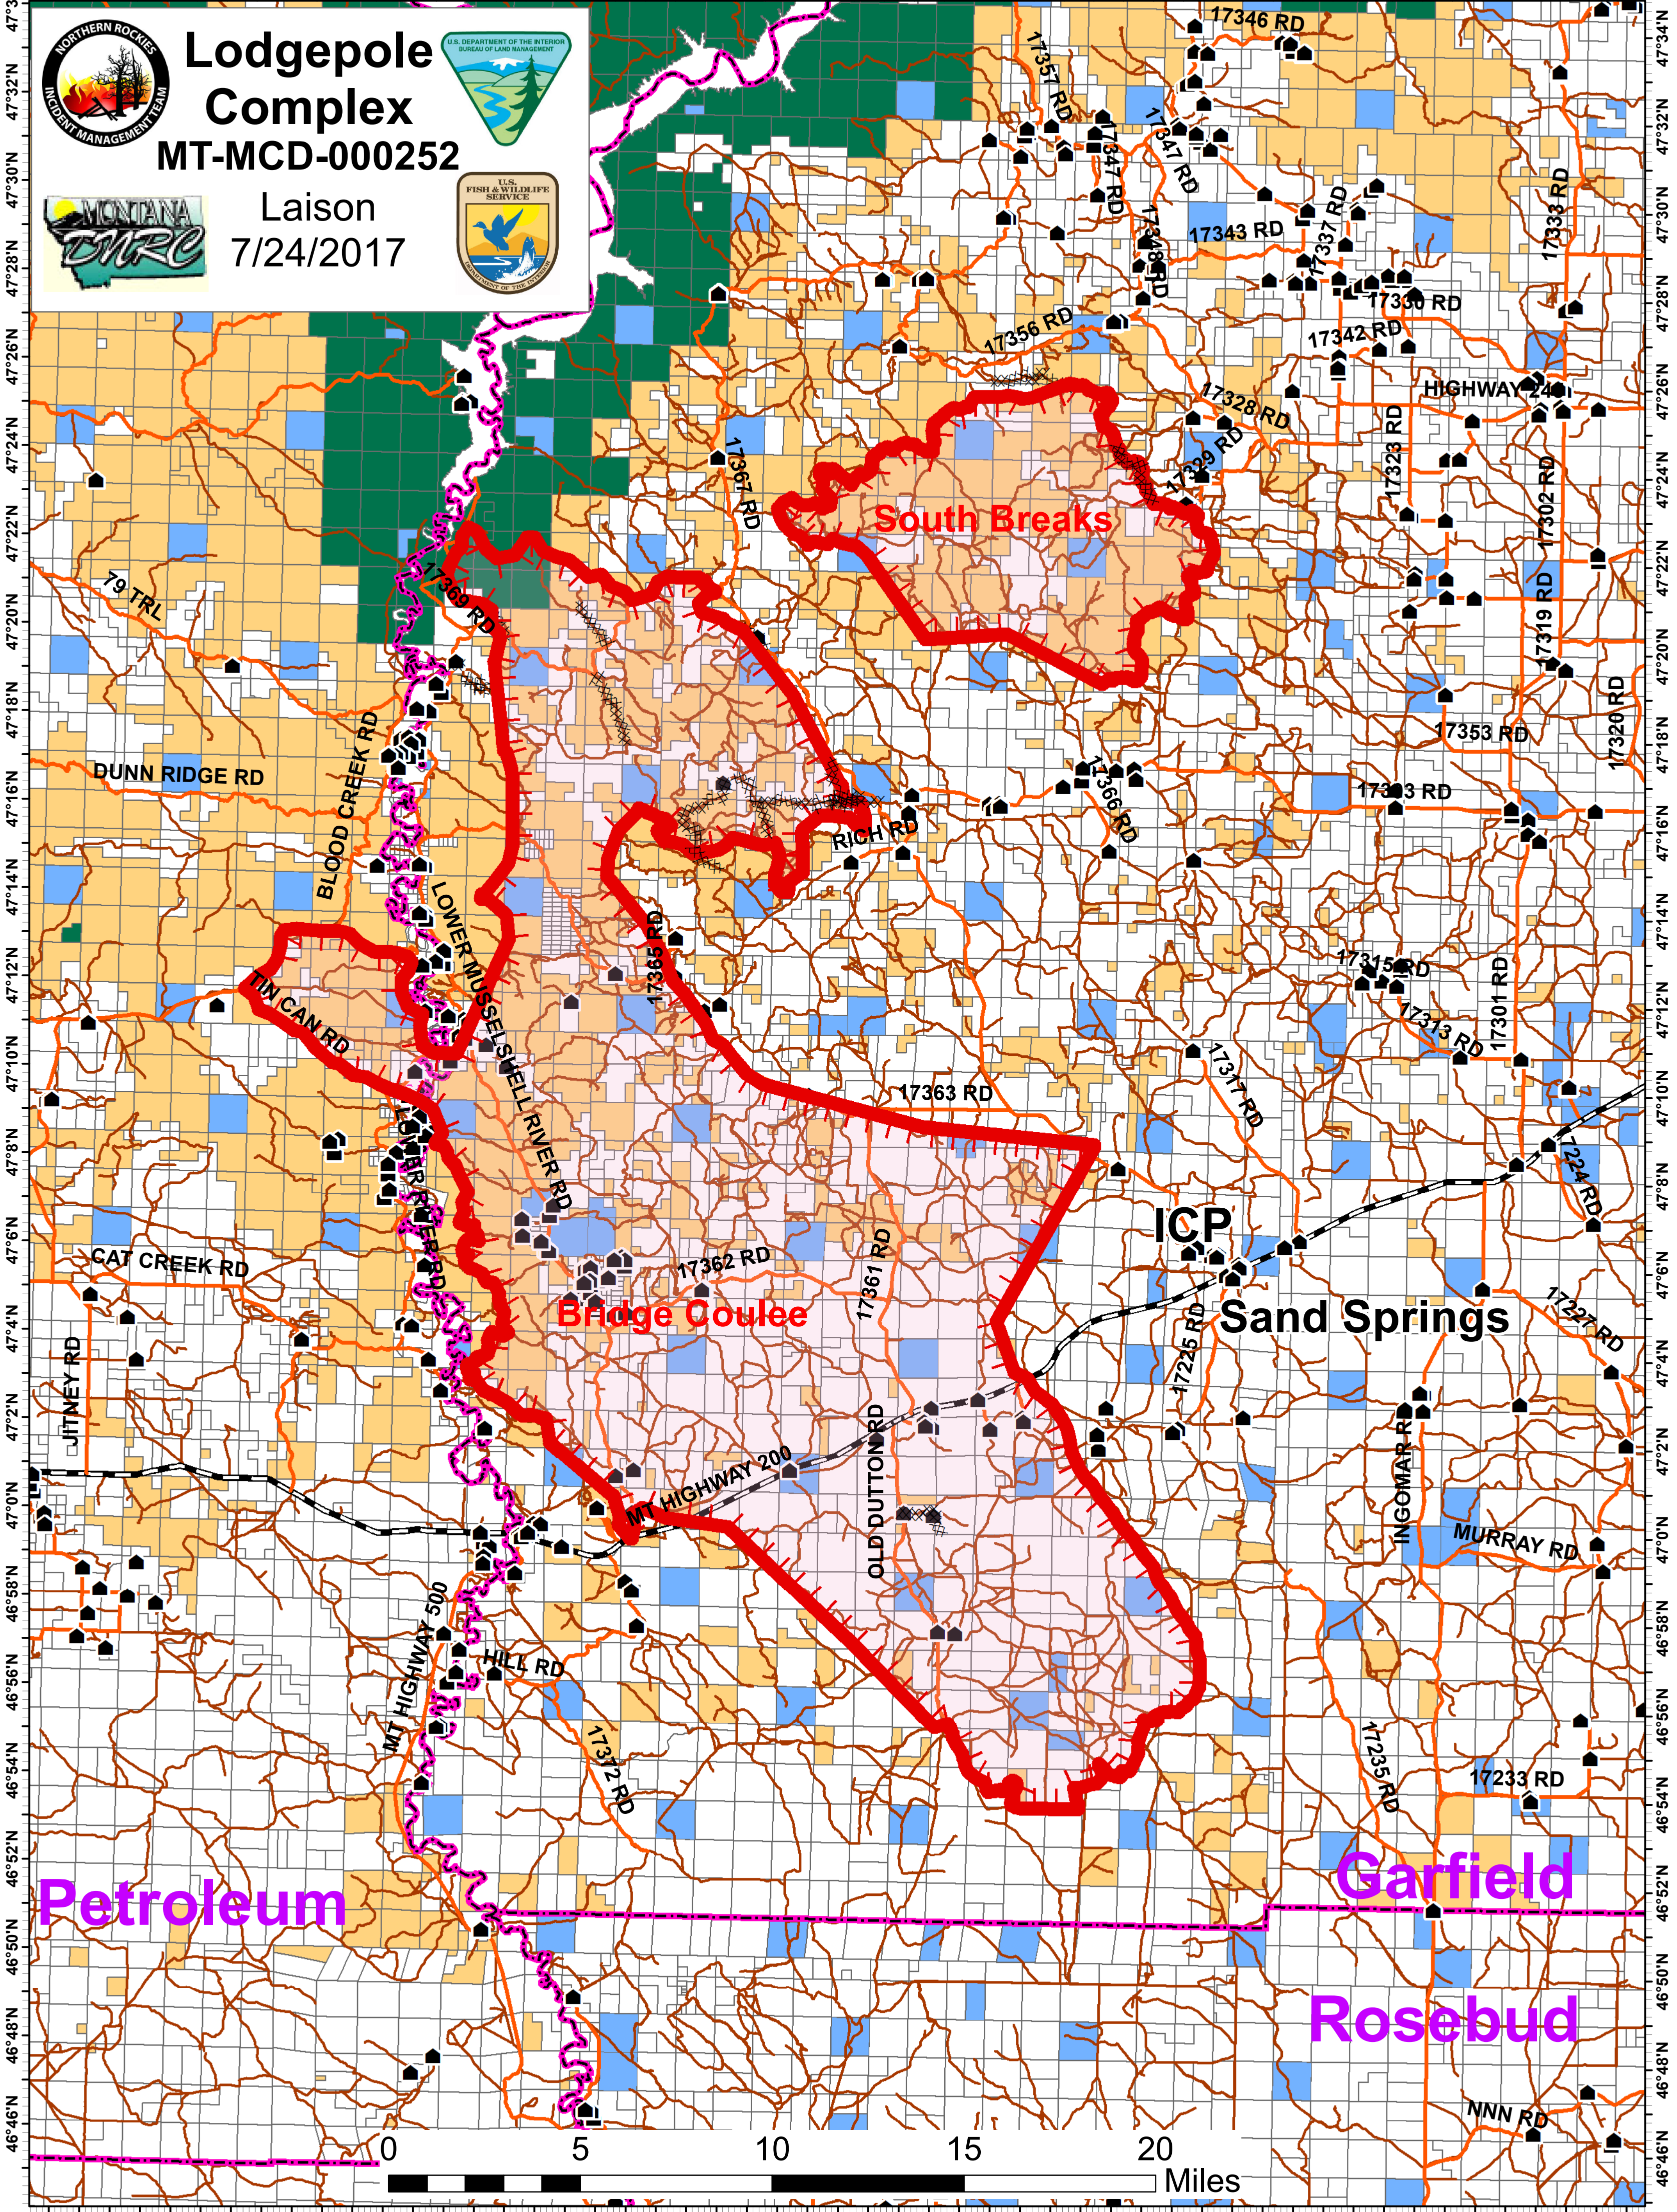

108°8'W 108°5'W 108°2'W 107°59'W 107°56'W 107°53'W 107°50'W 107°47'W 107°44'W 107°41'W 107°38'W 107°35'W 107°32'W 107°29'W 107°26'W 107°23'W 107°20'W 107°17'W

Lodgepole Complex

MT-MCD-000252

Laison
7/24/2017

South Breaks

Bridge Coulee

Sand Springs

Petroleum

Garfield

Rosebud

108°8'W 108°5'W 108°2'W 107°59'W 107°56'W 107°53'W 107°50'W 107°47'W 107°44'W 107°41'W 107°38'W 107°35'W 107°32'W 107°29'W 107°26'W 107°23'W 107°20'W 107°17'W