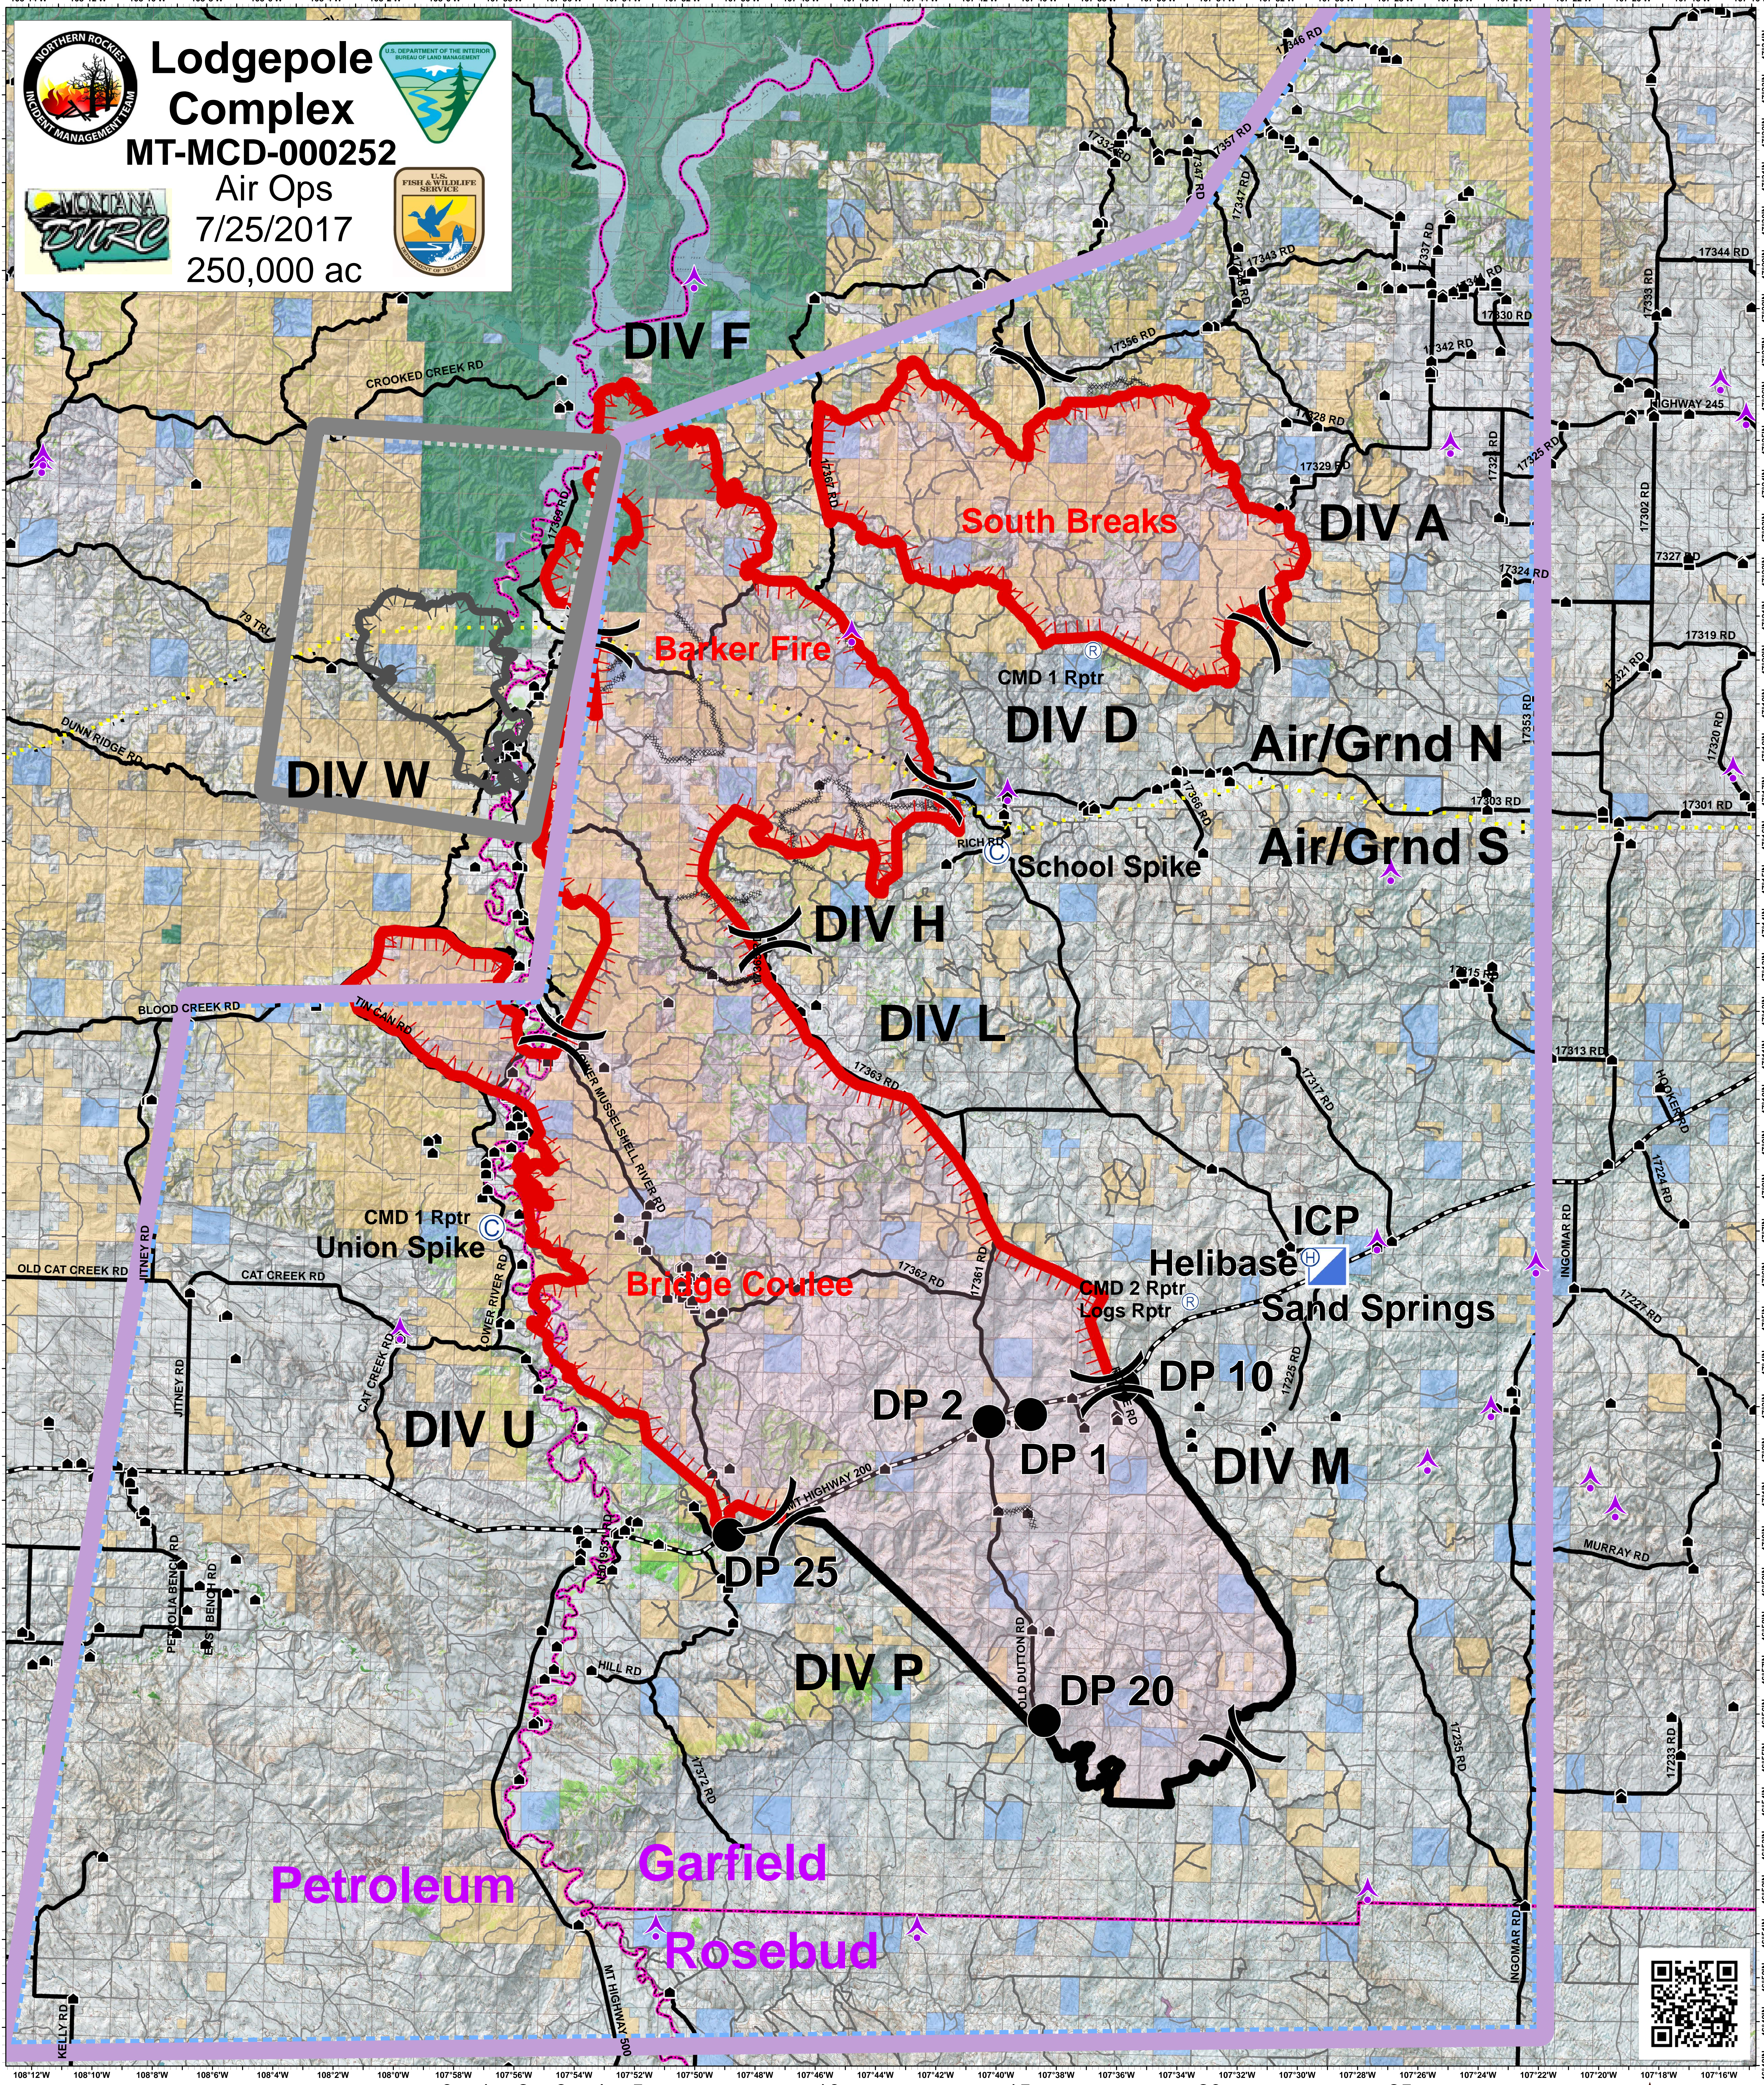

Lodgepole Complex

MT-MCD-000252

Air Ops
7/25/2017
250,000 ac

Legend

Owner

0 1 2 3 4 5 10 15 20 25 Miles

- Air/Grnd Break
- County Lines
- Hwy 200
- Major Roads
- Roads
- Private
- MT State
- BLM
- FWS
- Streams
- Division
- Drop Point
- Incident Command Post
- Uncontrolled Fire Edge
- Completed Dozer Line
- Completed Line
- Communications Towers
- Helibase
- Repeater
- Camp
- Crying Fire
- Crying Fire TFR
- Lodgepole TFR