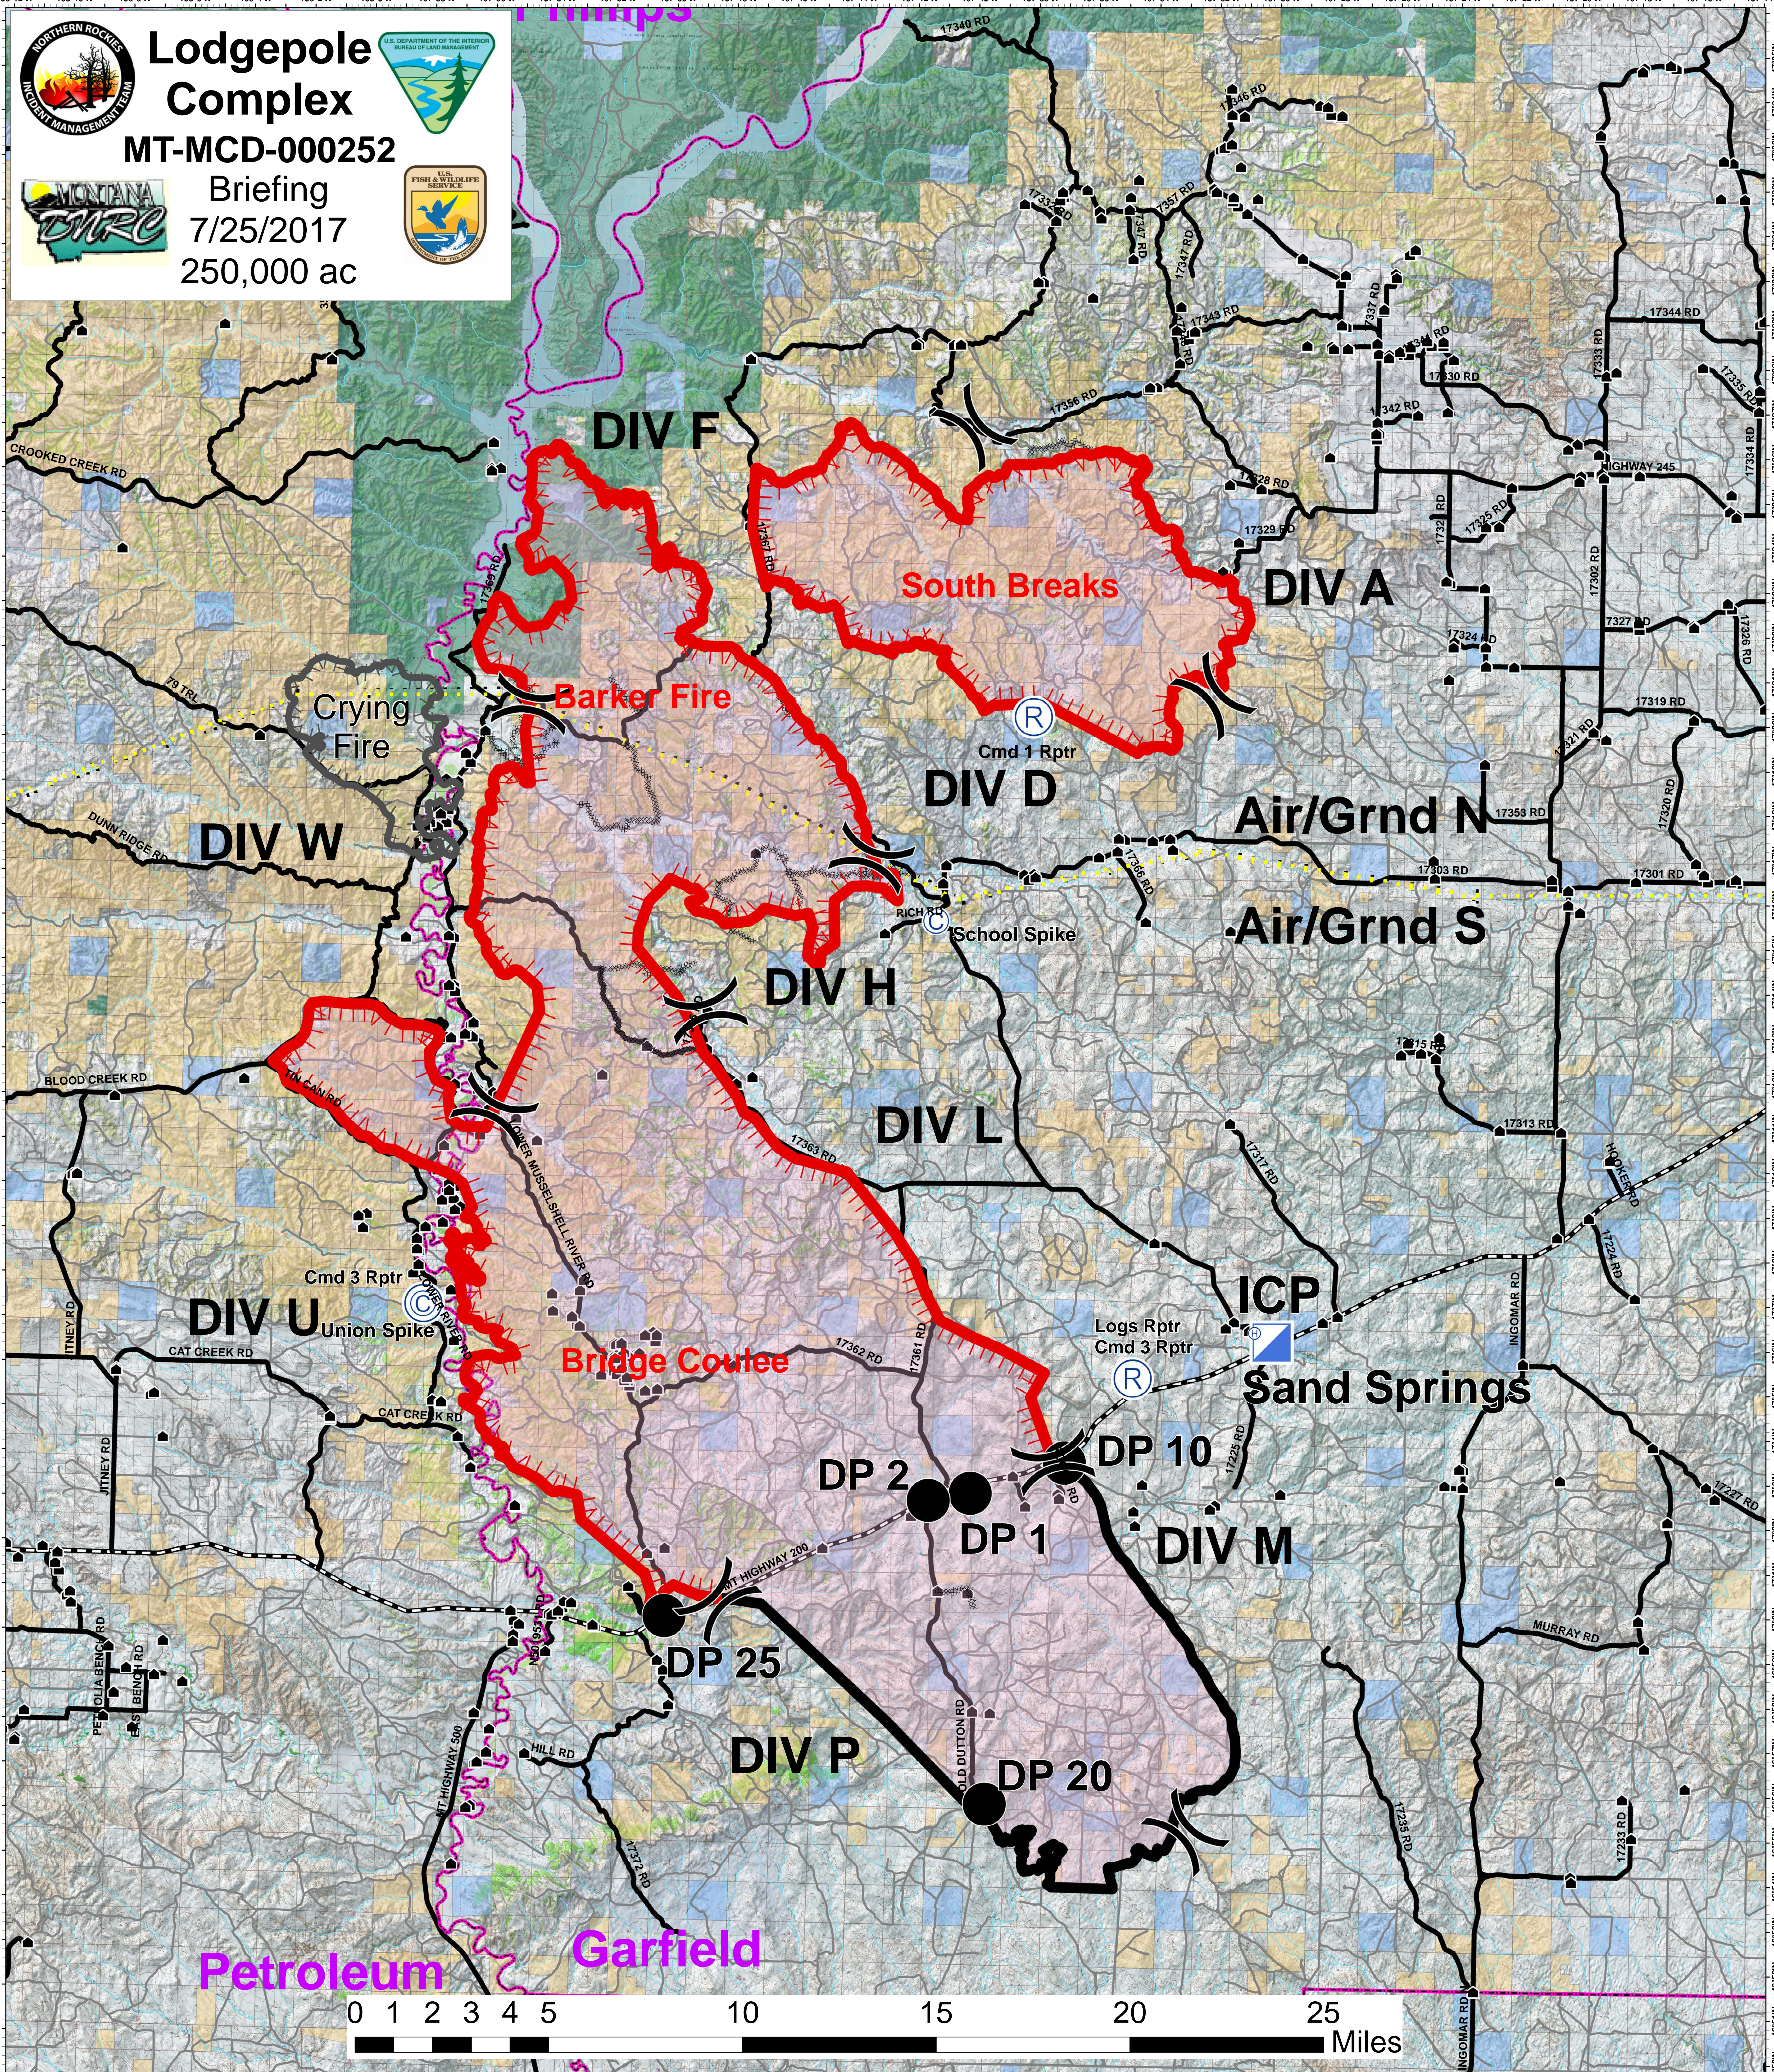

Lodgepole Complex

MT-MCD-000252

Briefing
7/25/2017
250,000 ac

Petroleum
Garfield

Legend	Owner	Division	Communications Towers
Air/Grnd Break	Private	Drop Point	Helibase
County Lines	MT State	Incident Command Post	Repeater
Hwy 200	BLM	Uncontrolled Fire Edge	Camp
Major Roads	FWS	Completed Dozer Line	Crying Fire
Roads	Streams	Completed Line	