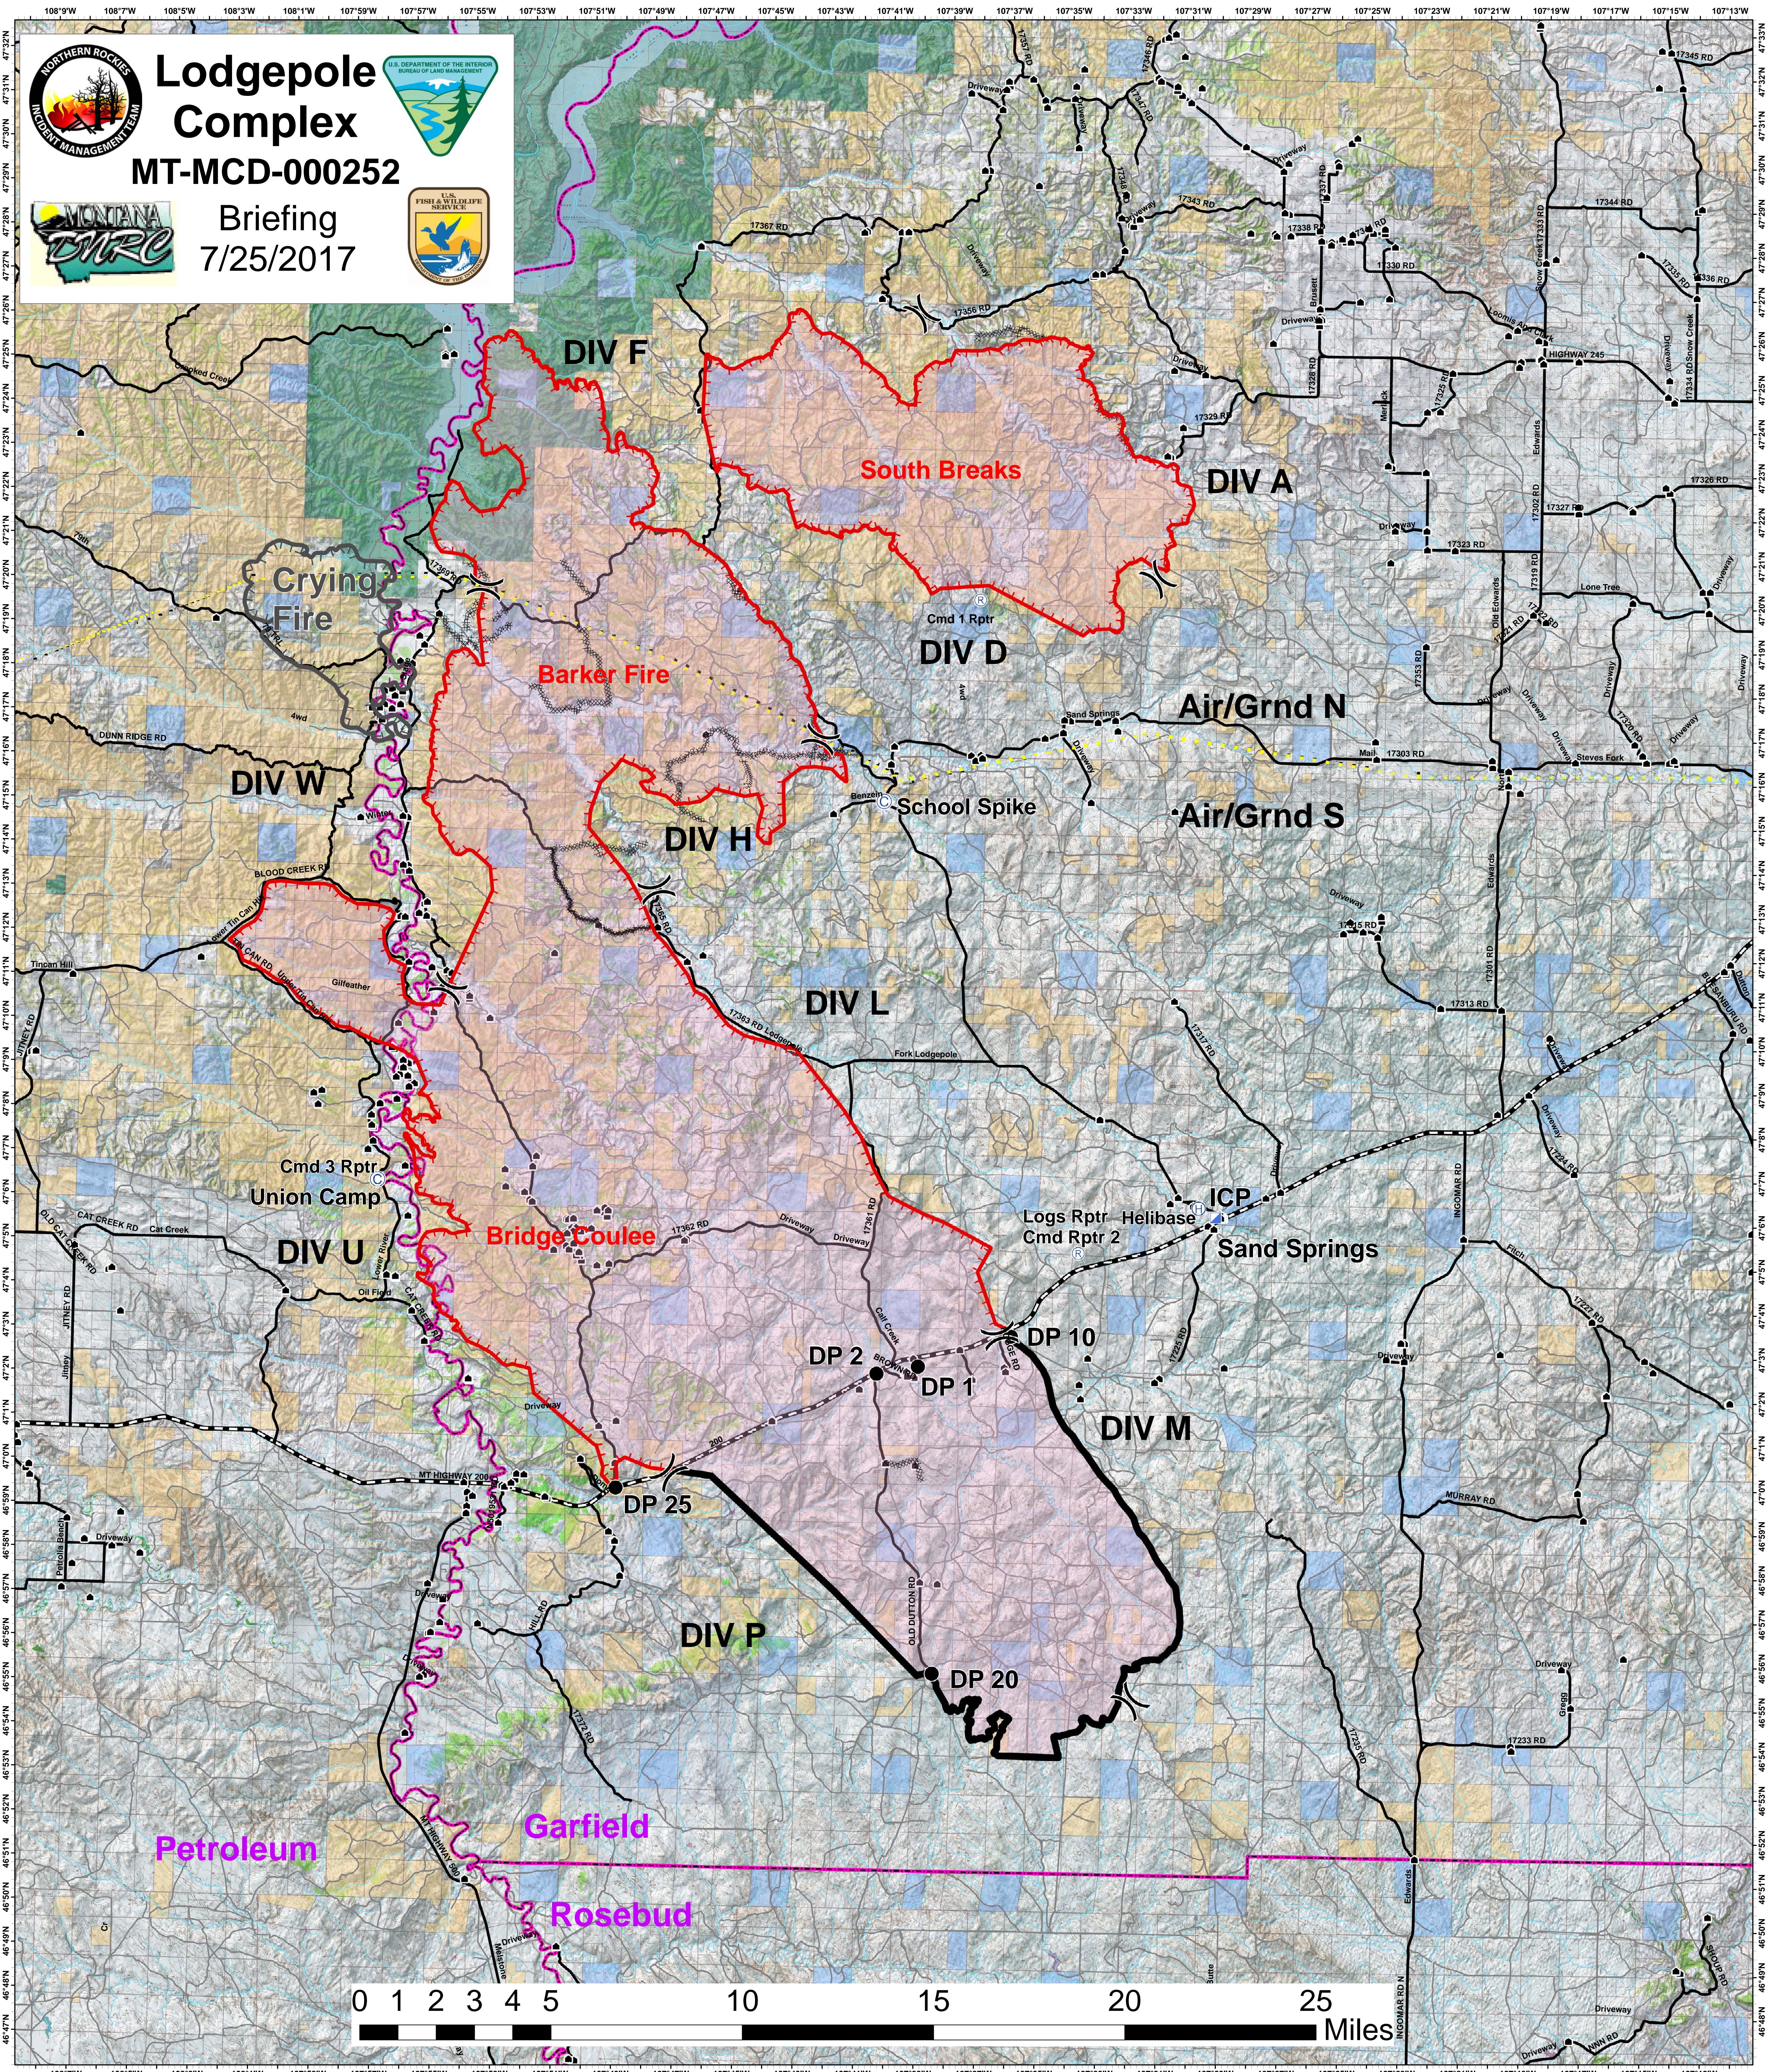

**Lodgepole Complex**  
**MT-MCD-000252**  
 Briefing  
 7/25/2017

**Legend**

- Air/Grnd Break
- County Lines
- Hwy 200
- Major Roads
- Roads
- Private
- MT State
- BLM
- FWS
- Streams

- Division
- Drop Point
- Incident Command Post
- Uncontrolled Fire Edge
- Completed Dozer Line
- Completed Line

- Communications Towers
- Helibase
- Repeater
- Camp
- Crying Fire