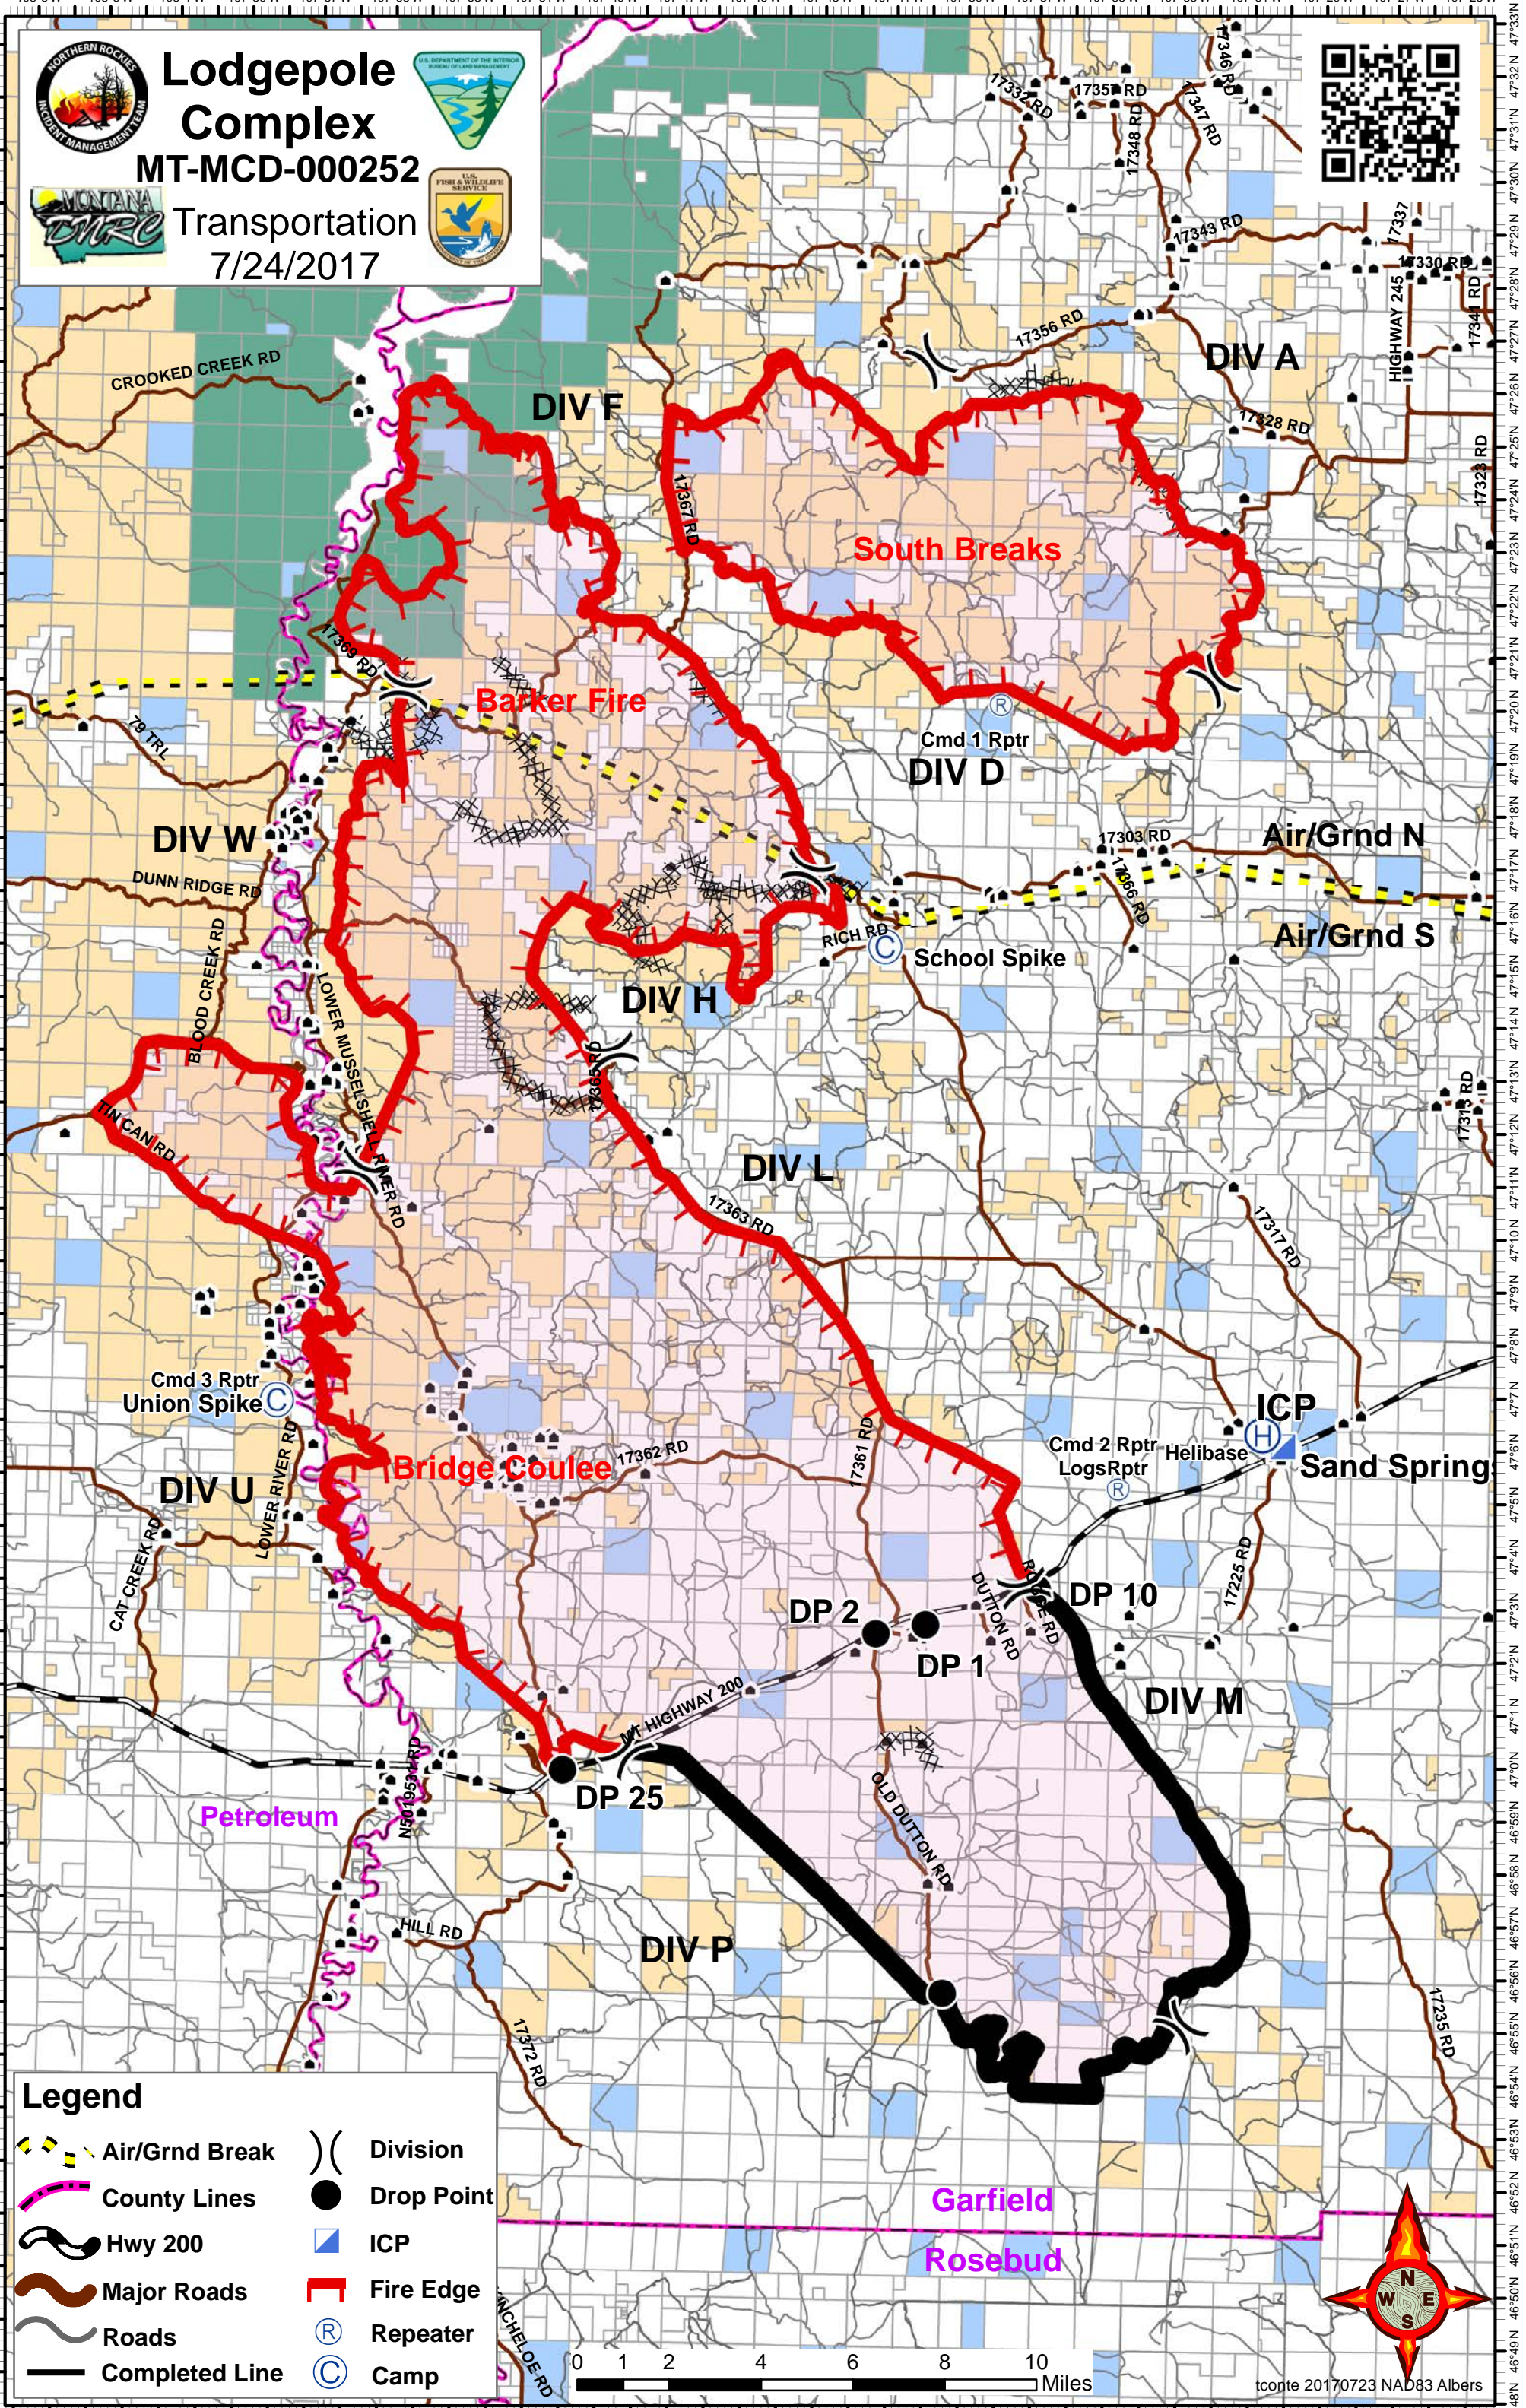

Lodgepole Complex
MT-MCD-000252
Transportation
7/24/2017

Legend

	Air/Grnd Break		Division
	County Lines		Drop Point
	Hwy 200		ICP
	Major Roads		Fire Edge
	Roads		Repeater
	Completed Line		Camp