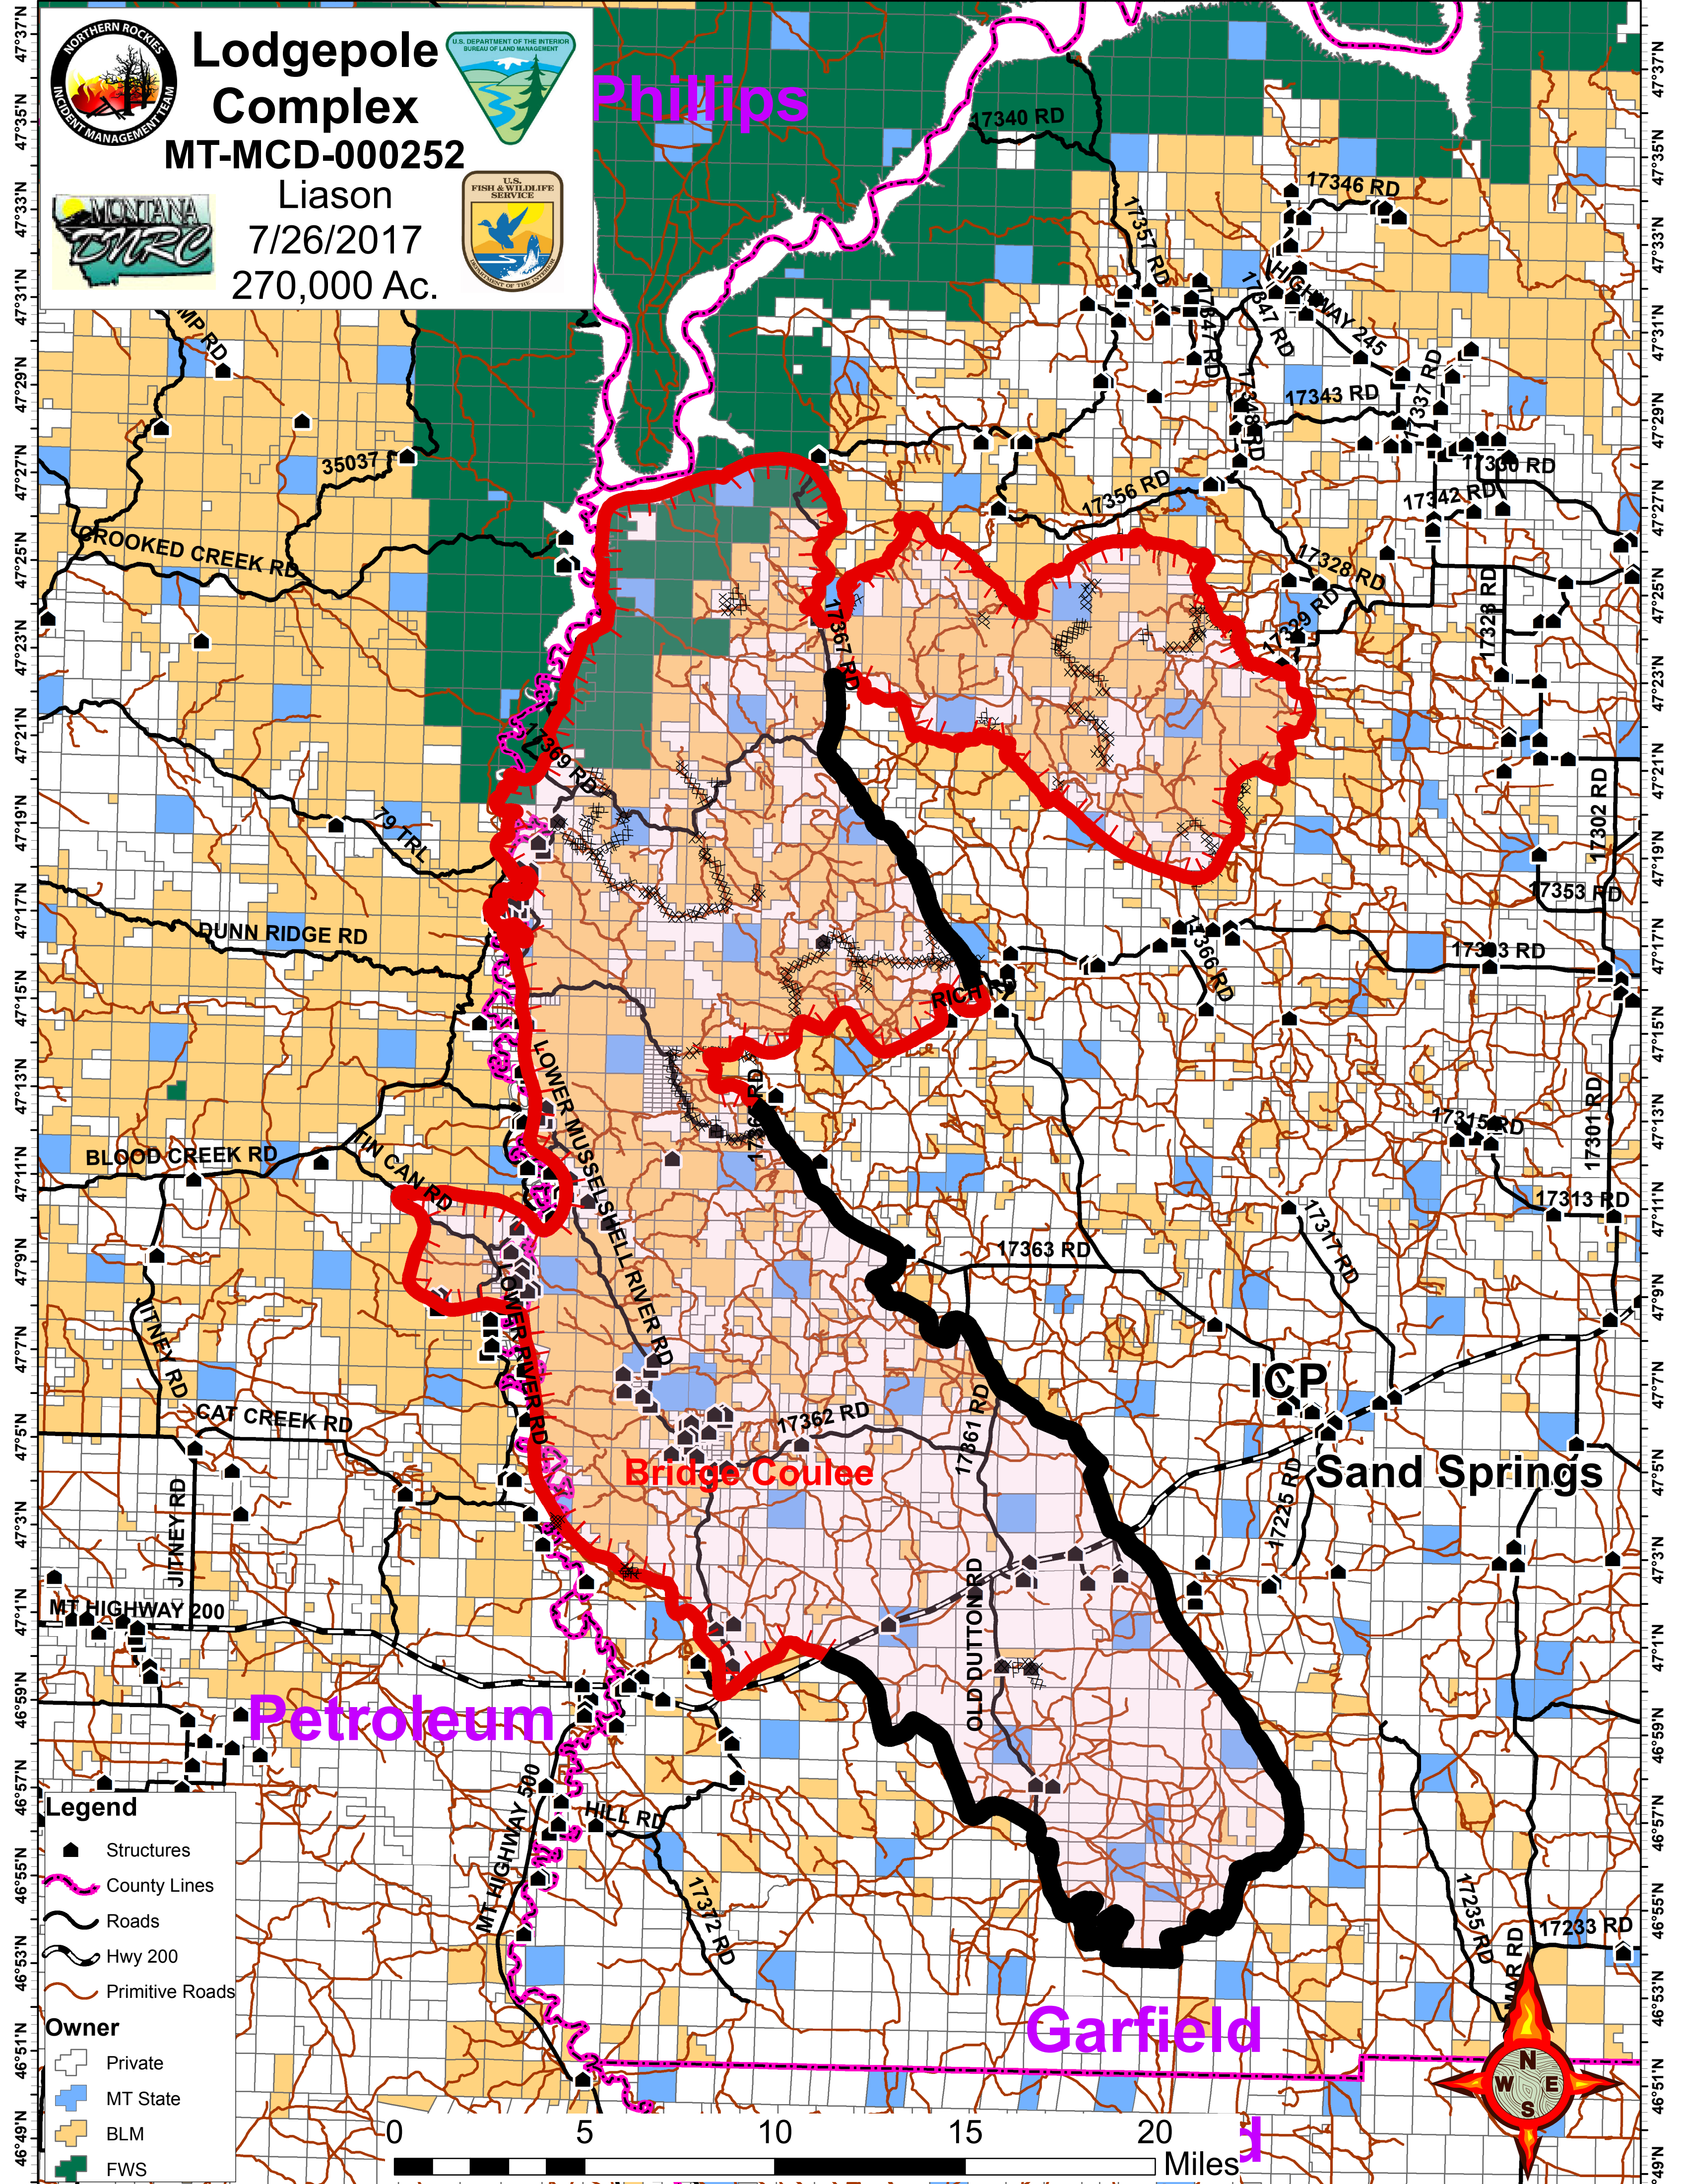

108°14'W 108°11'W 108°8'W 108°5'W 108°2'W 107°59'W 107°56'W 107°53'W 107°50'W 107°47'W 107°44'W 107°41'W 107°38'W 107°35'W 107°32'W 107°29'W 107°26'W 107°23'W 107°20'W

Lodgepole Complex
MT-MCD-000252
Liason
7/26/2017
270,000 Ac.

Phillips

Petroleum

Garfield

- Legend**
- Structures
 - County Lines
 - Roads
 - Hwy 200
 - Primitive Roads
- Owner**
- Private
 - MT State
 - BLM
 - FWS

0 5 10 15 20 Miles