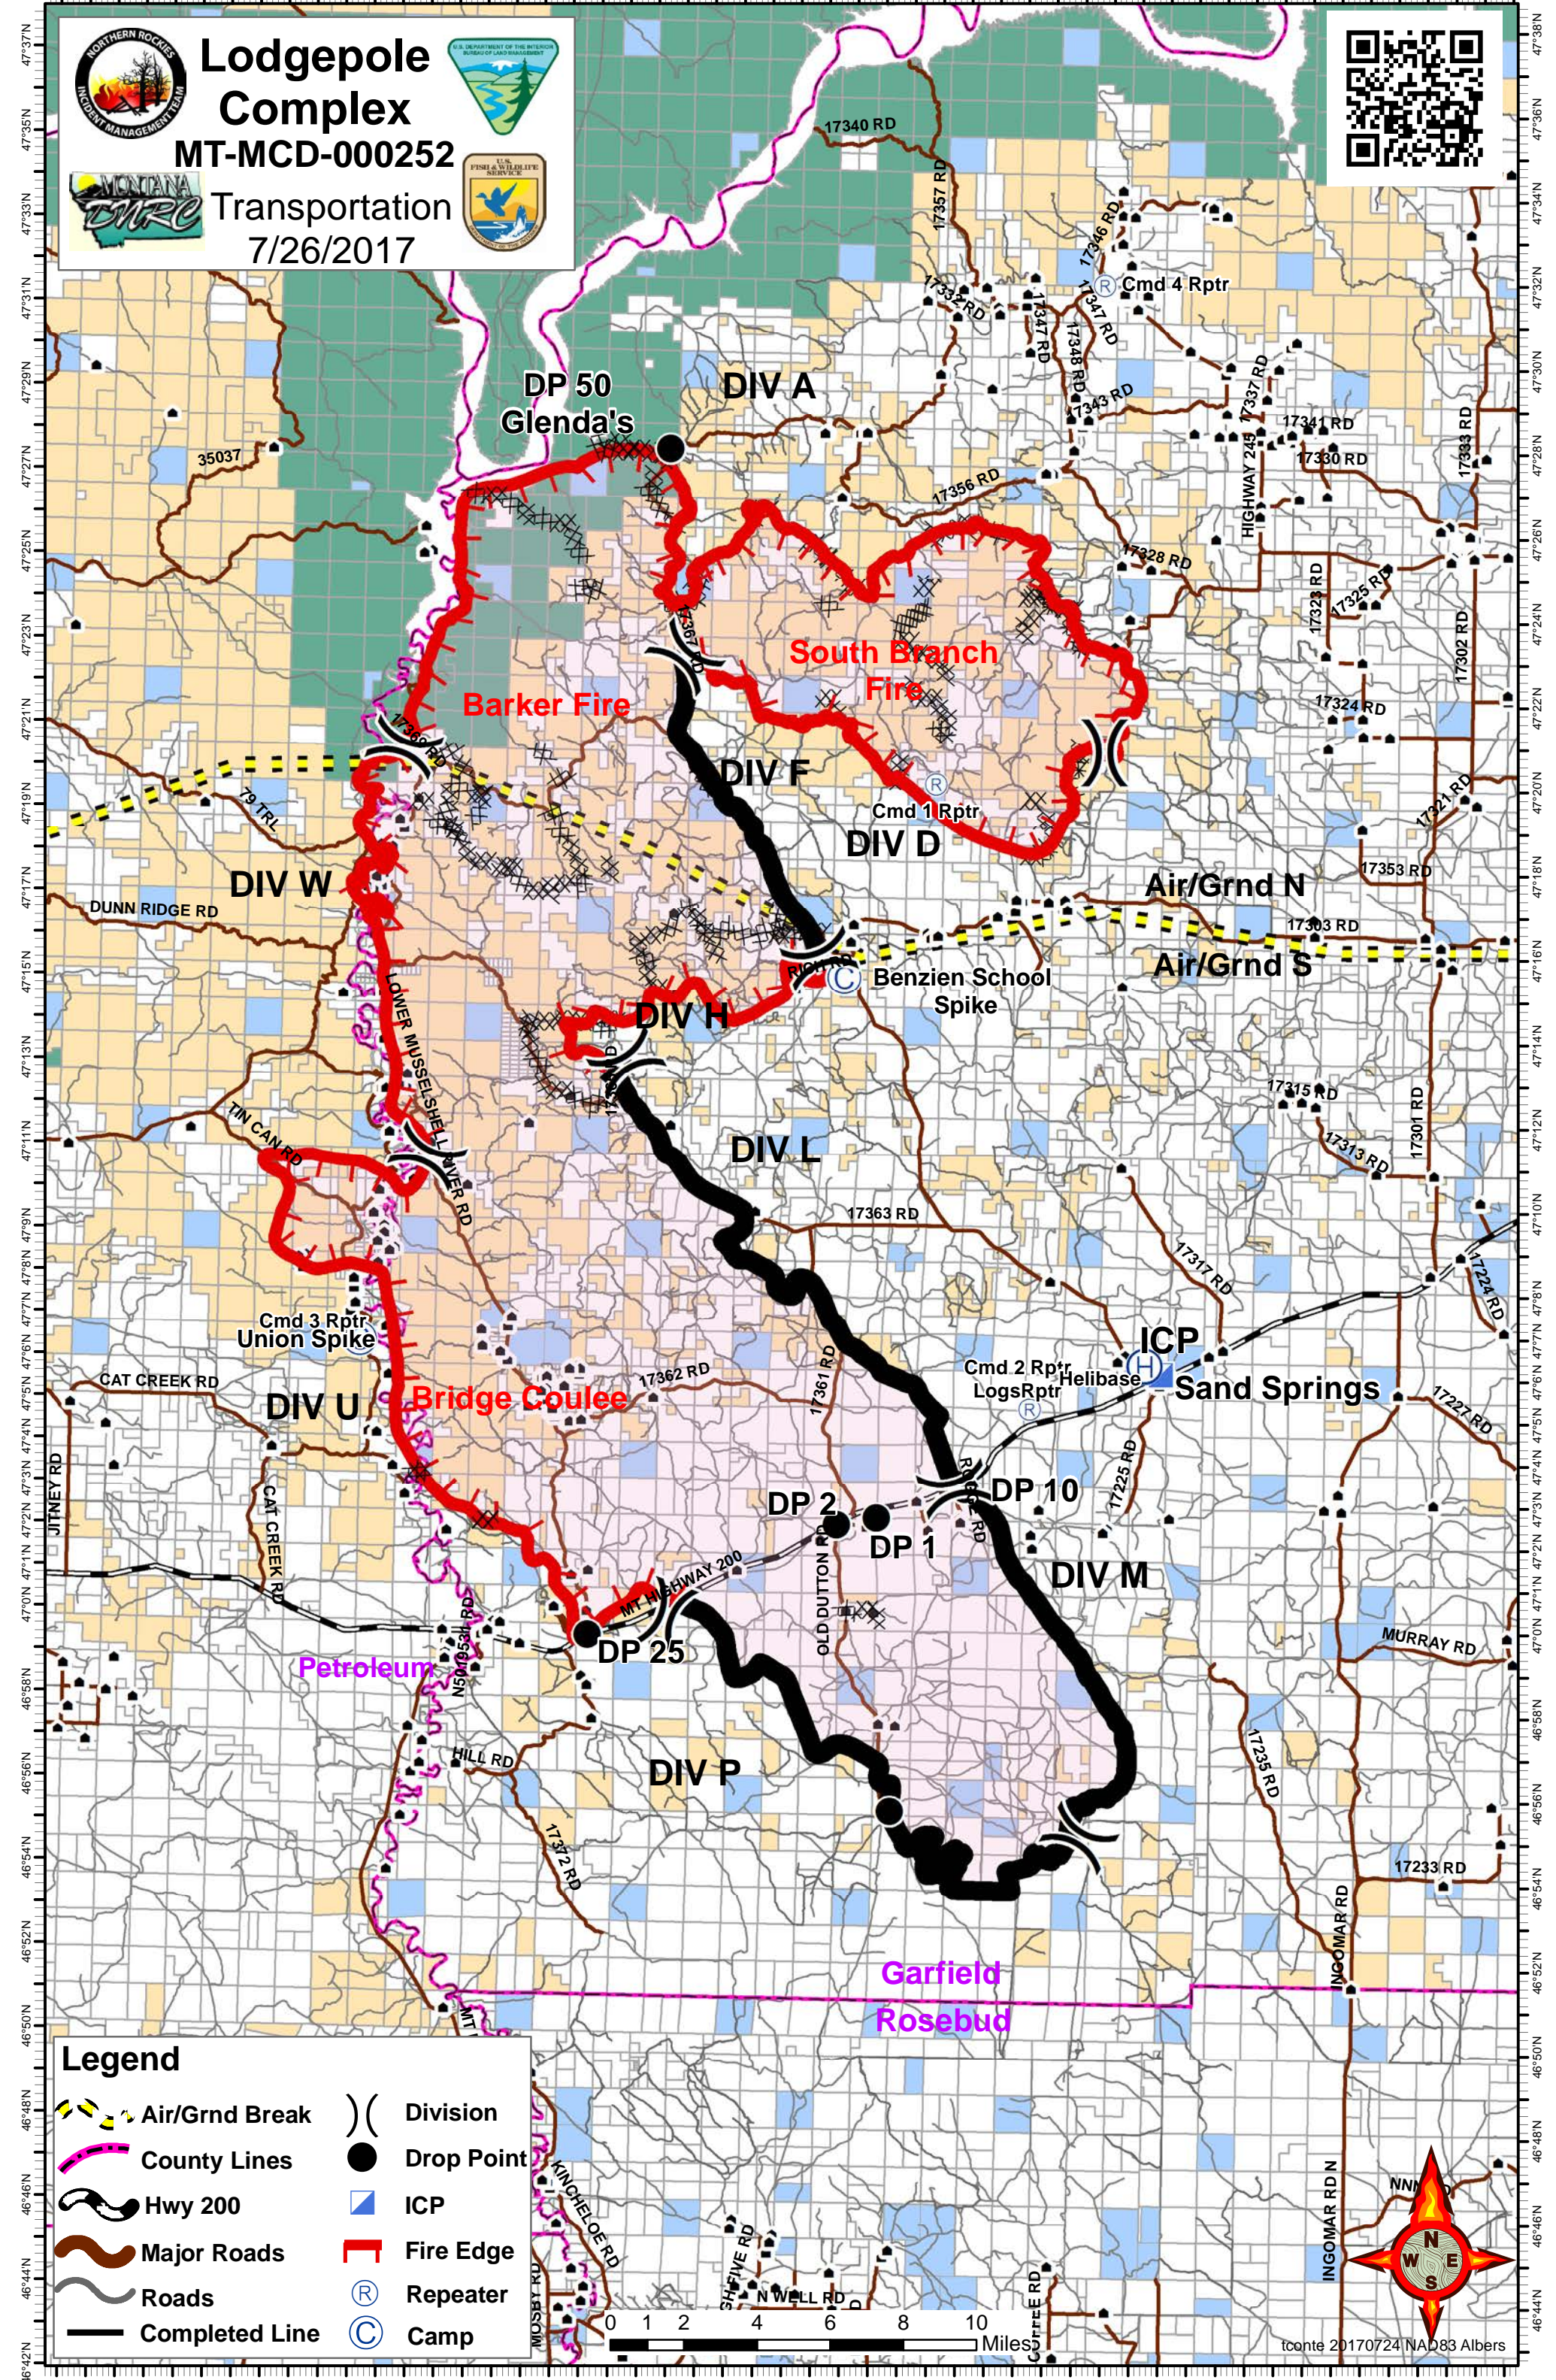

Lodgepole Complex
MT-MCD-000252
Transportation
7/26/2017

Legend

	Air/Grnd Break		Division
	County Lines		Drop Point
	Hwy 200		ICP
	Major Roads		Fire Edge
	Roads		Repeater
	Completed Line		Camp