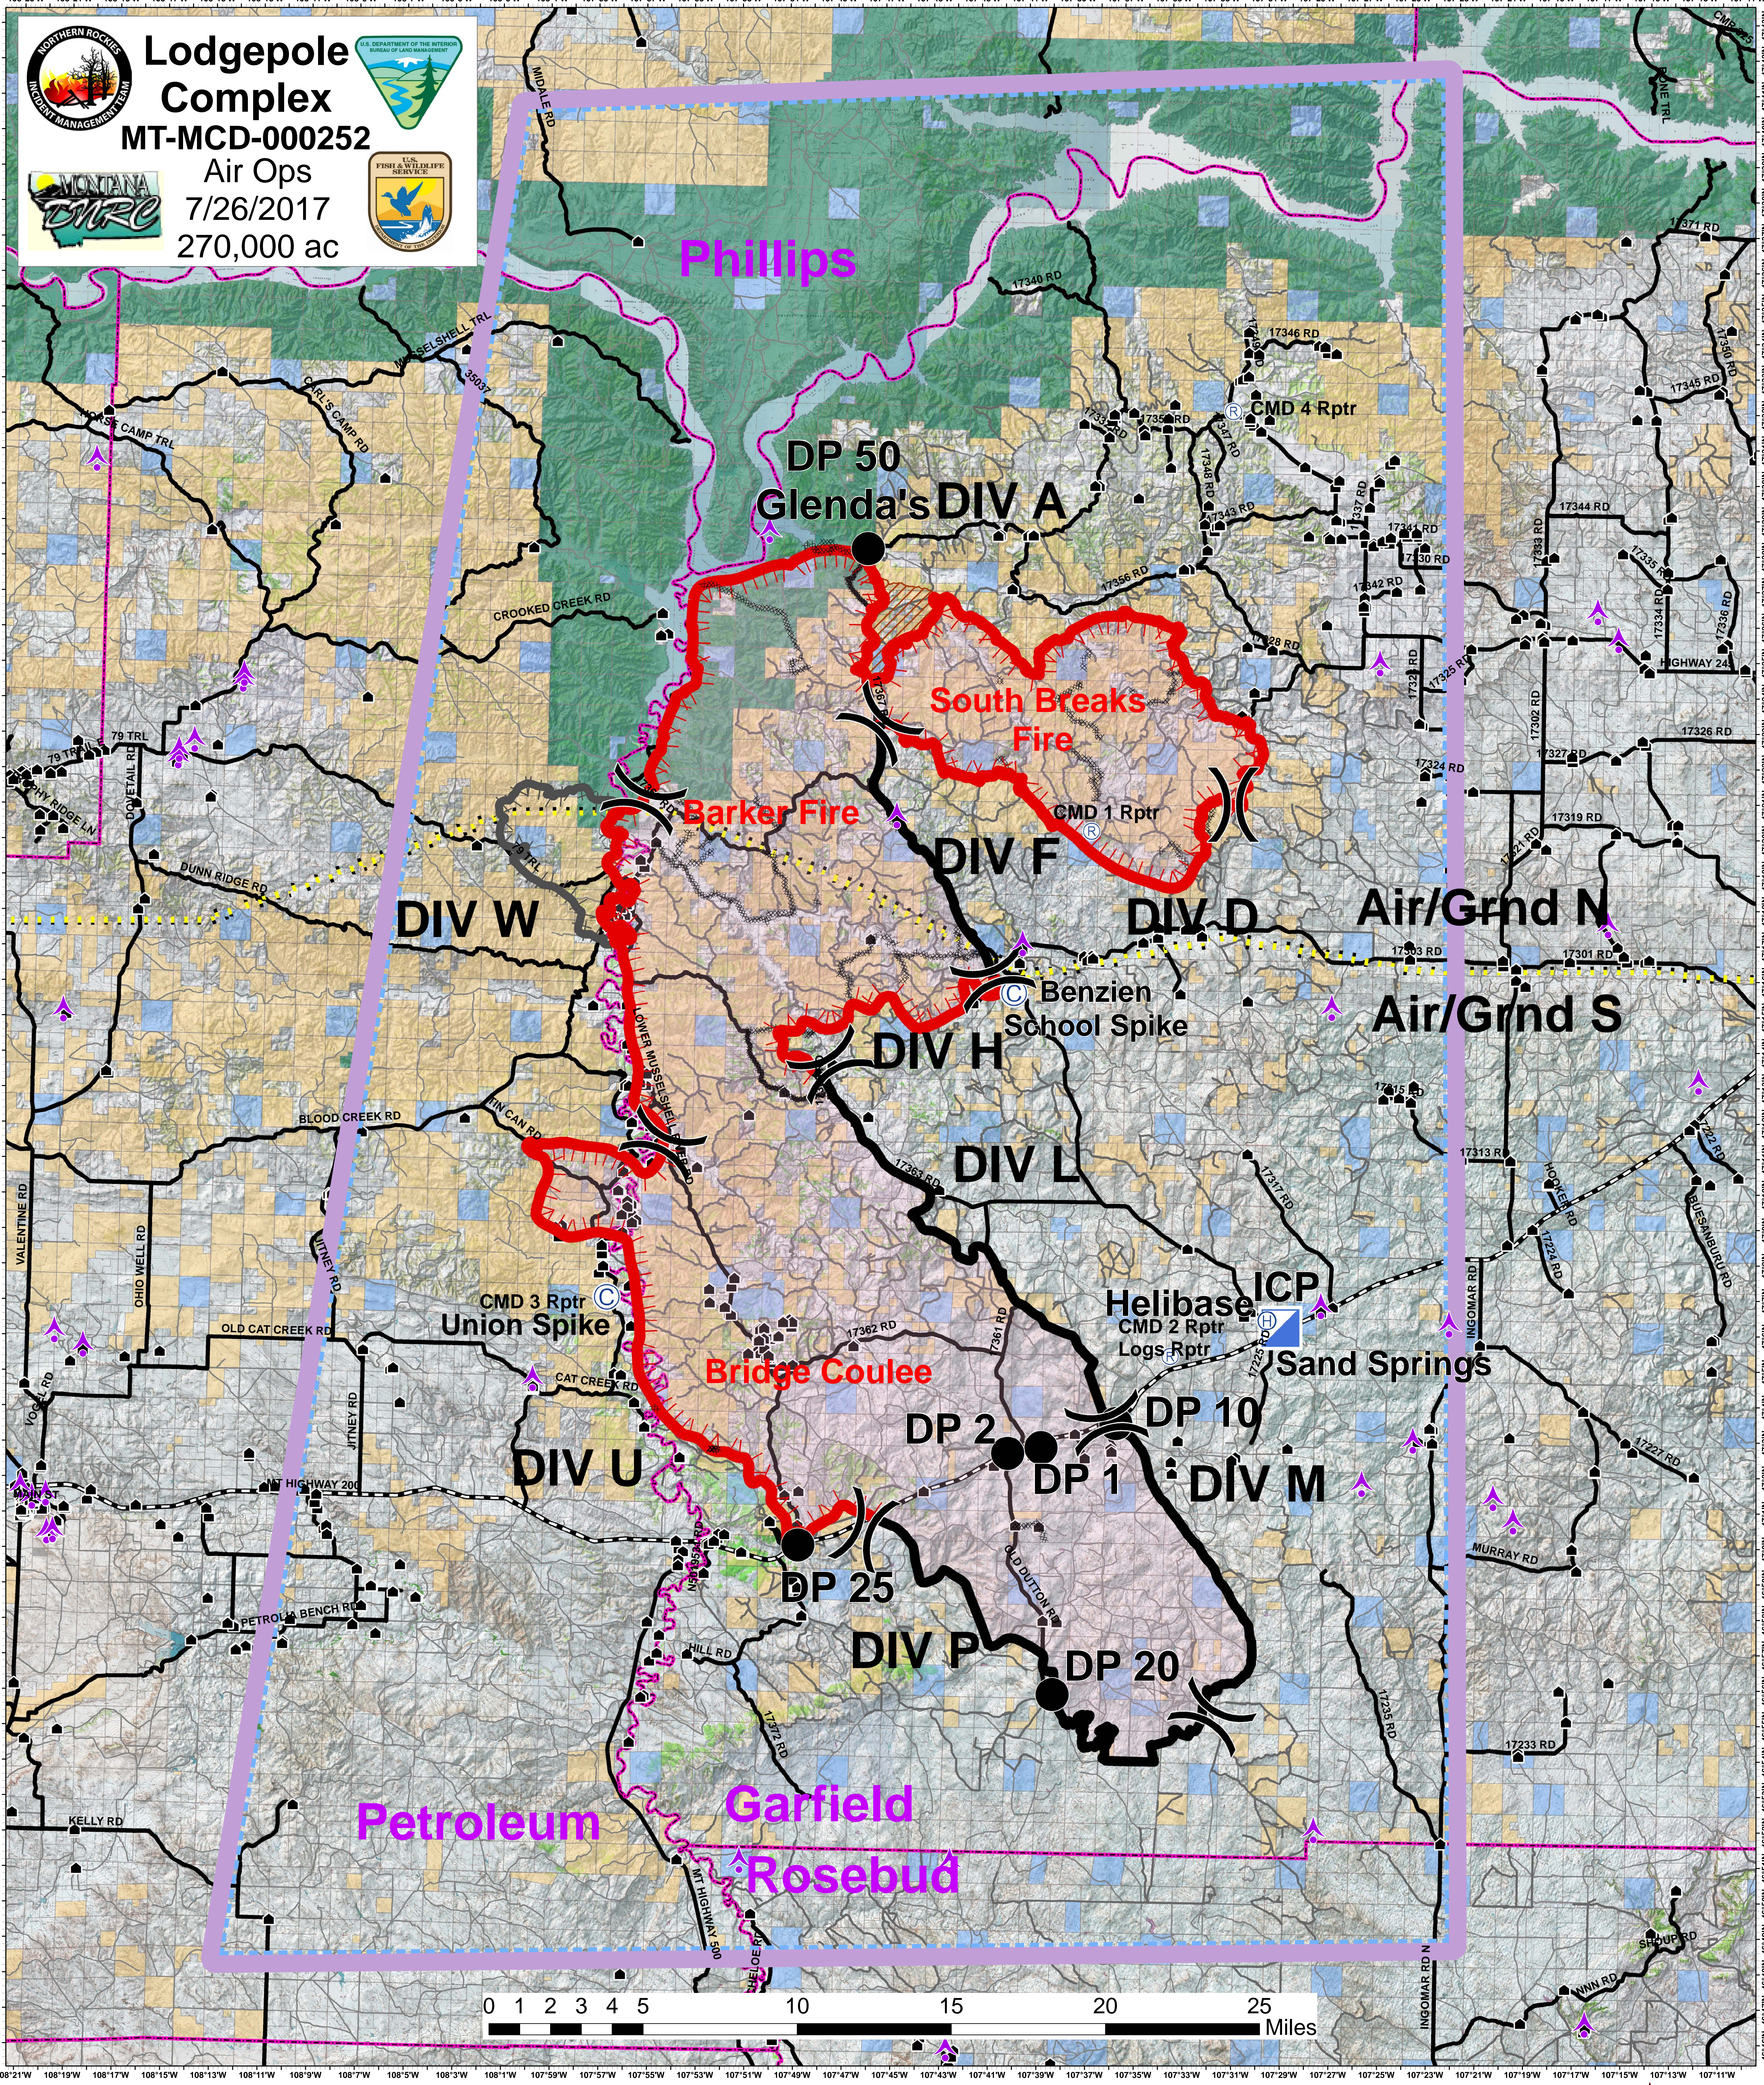

Lodgepole Complex
MT-MCD-000252
 Air Ops
 7/26/2017
 270,000 ac

Legend		Owner			
	Air/Grnd Break		Private		Division
	County Lines		MT State		Drop Point
	Hwy 200		BLM		Incident Command Post
	Major Roads		FWS		Uncontrolled Fire Edge
	Roads		Streams		Completed Dozer Line
					Completed Line
					Communications Towers
					Helibase
					Repeater
					Camp
					Curry Russell Fire
					Crying Fire
					Lodgepole TFR