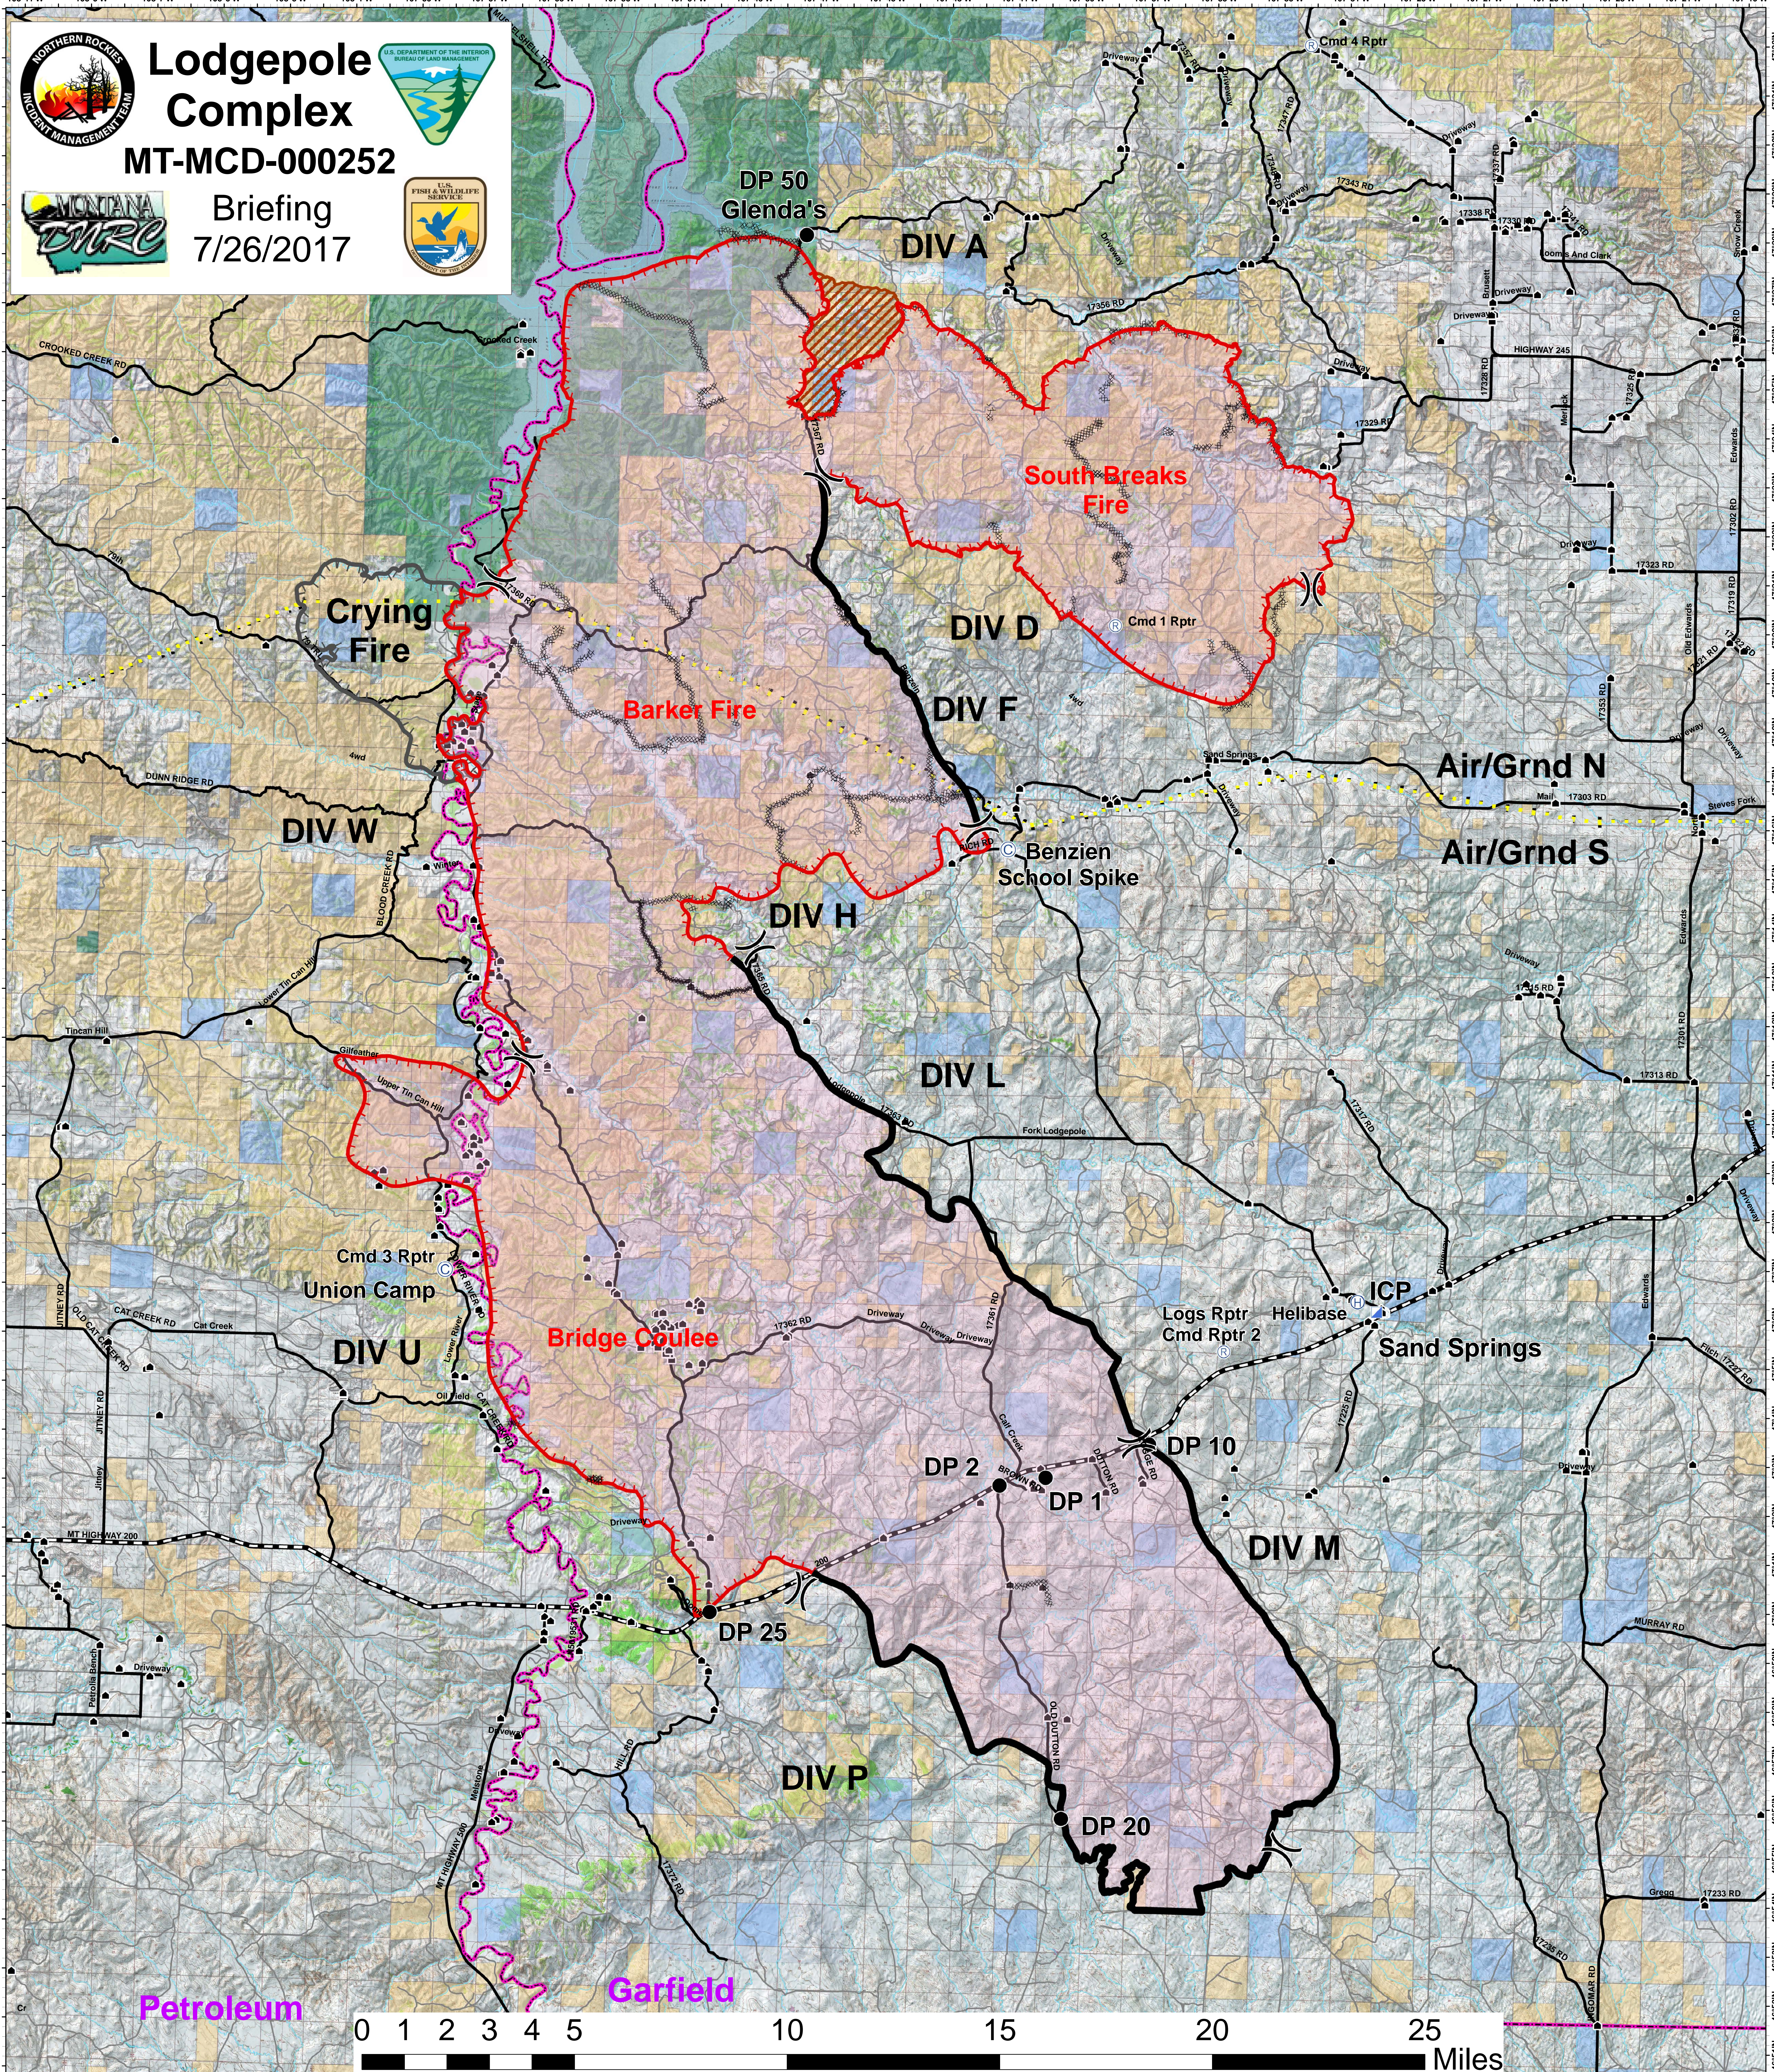

**Lodgepole Complex**  
**MT-MCD-000252**  
 Briefing  
 7/26/2017

**Legend**

- |  |  |  |  |
|--|--|--|--|
|  |  |  |  |
|  |  |  |  |
|  |  |  |  |
|  |  |  |  |
|  |  |  |  |
|  |  |  |  |

QR Code  
 Compass Rose