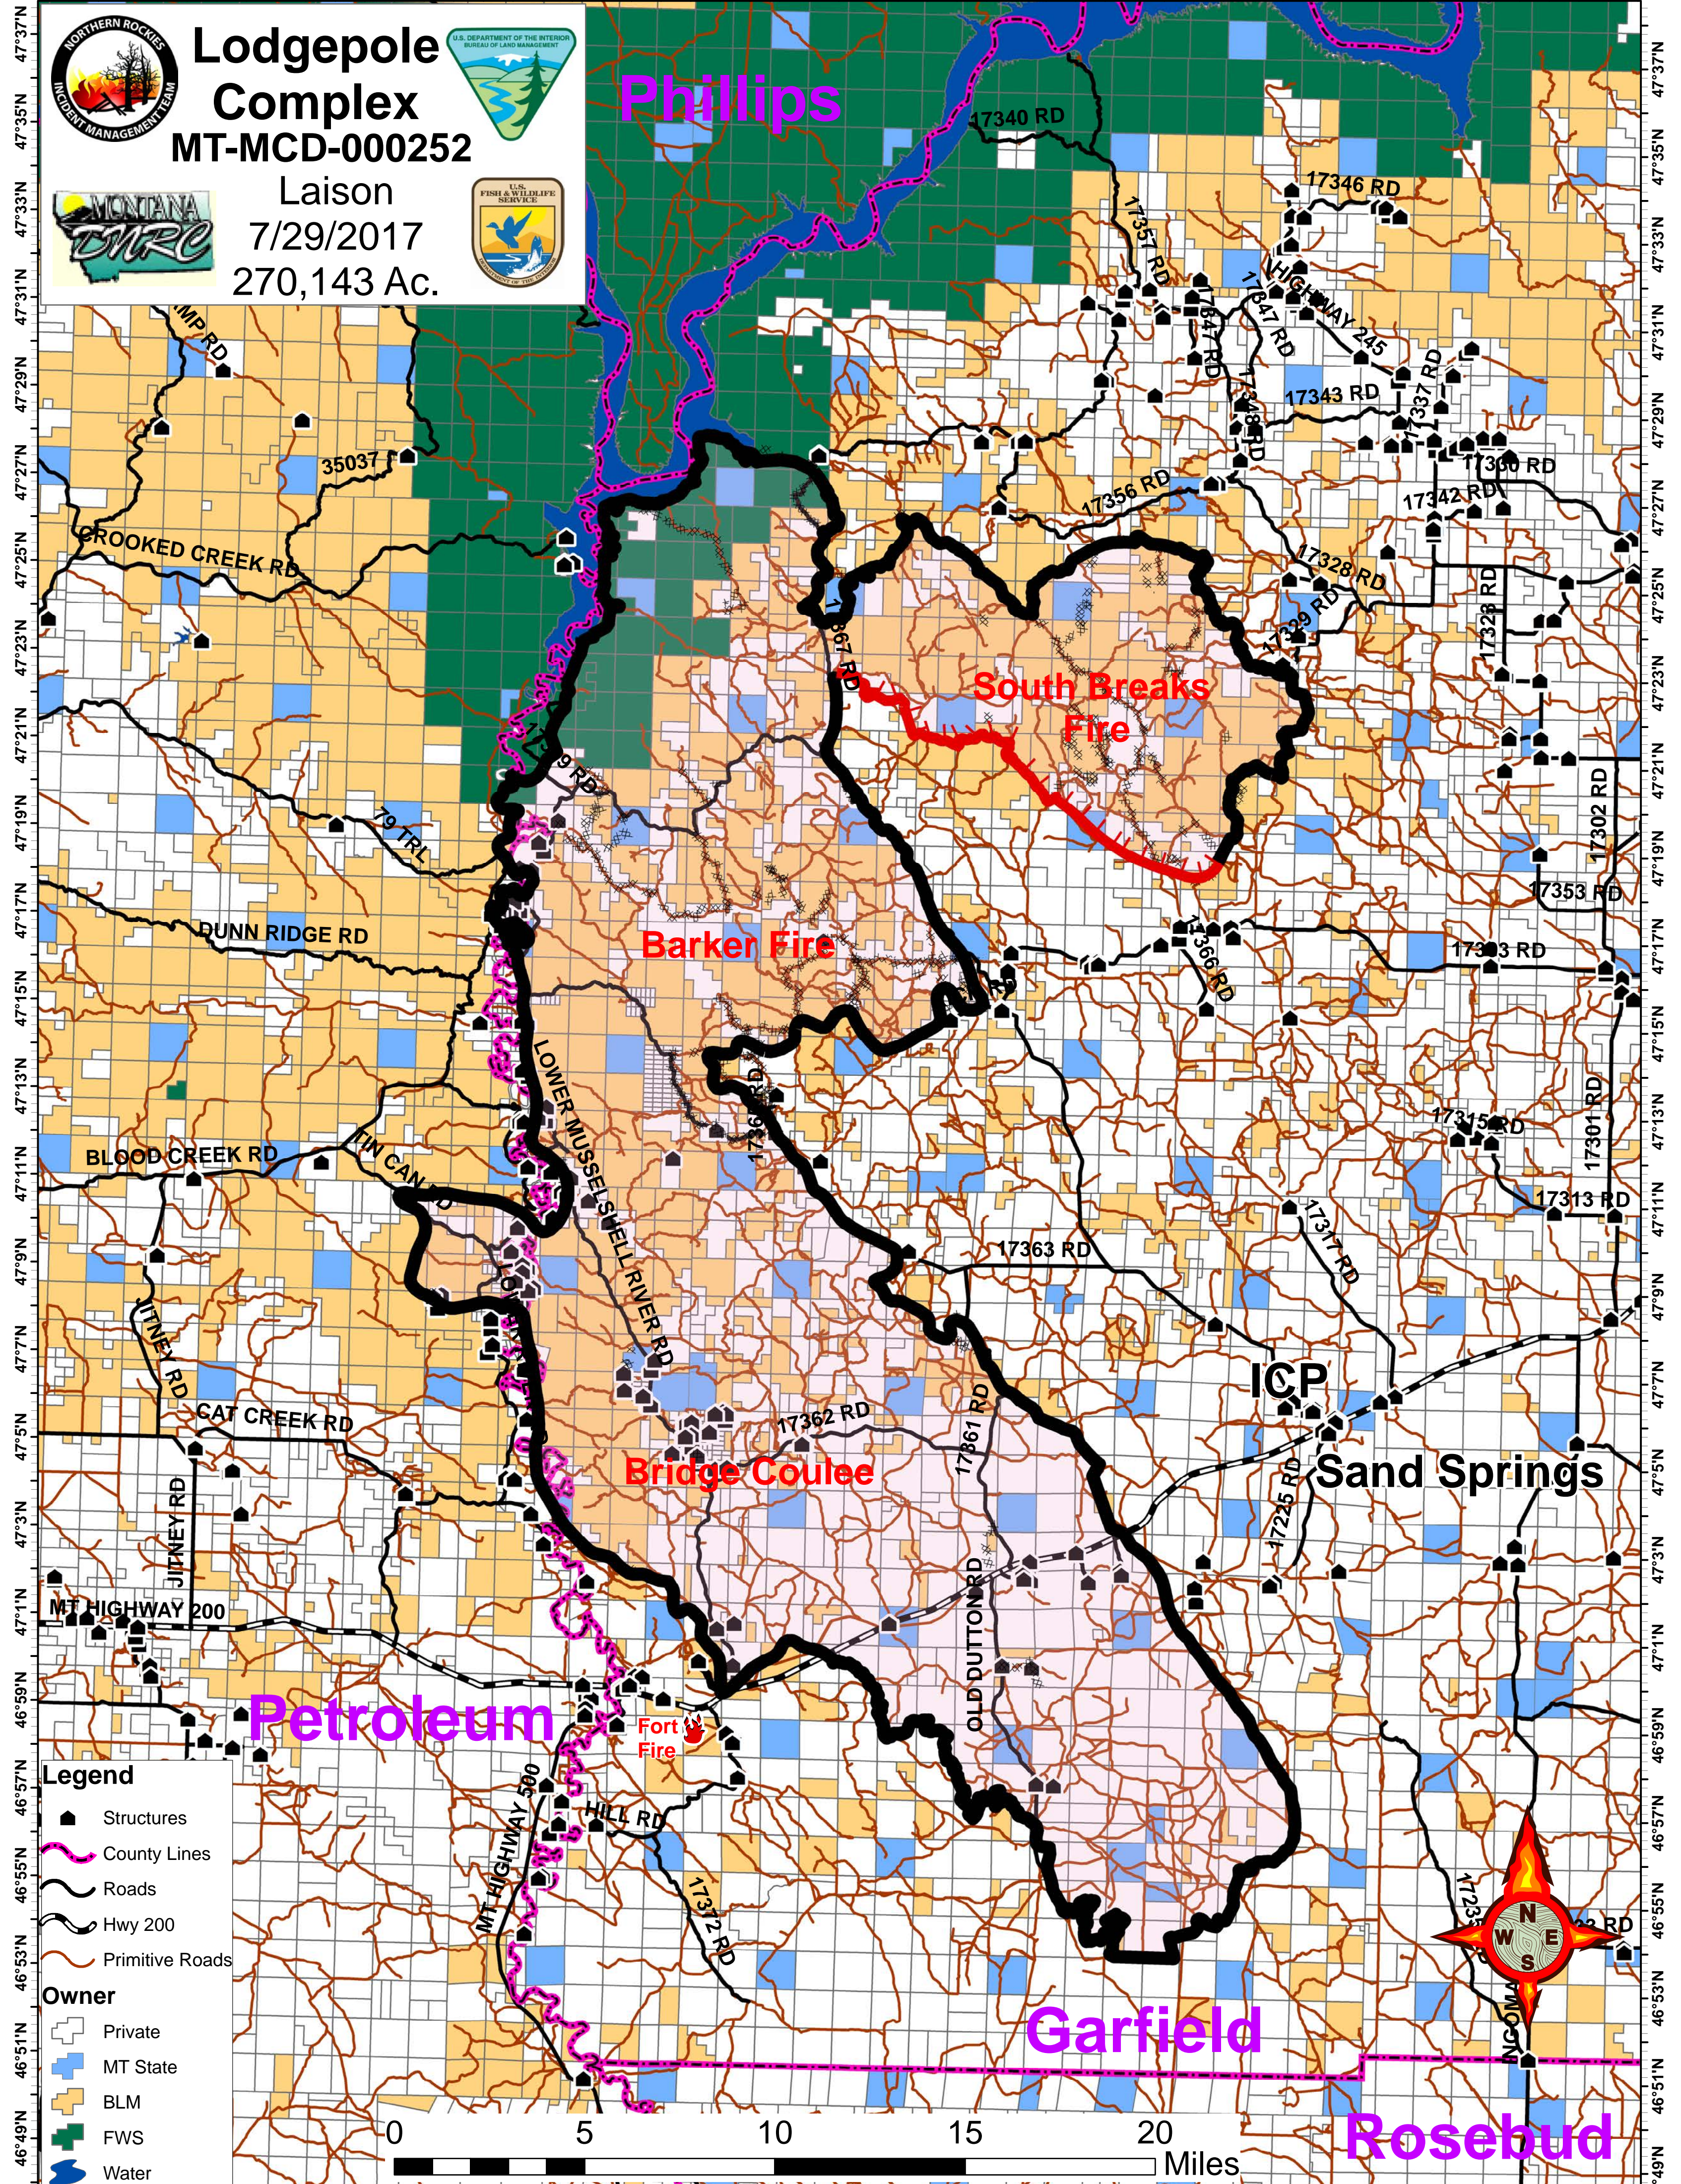

108°14'W 108°11'W 108°8'W 108°5'W 108°2'W 107°59'W 107°56'W 107°53'W 107°50'W 107°47'W 107°44'W 107°41'W 107°38'W 107°35'W 107°32'W 107°29'W 107°26'W 107°23'W 107°20'W

Lodgepole Complex MT-MCD-000252

Laison
7/29/2017
270,143 Ac.

- Legend**
- Structures
 - County Lines
 - Roads
 - Hwy 200
 - Primitive Roads
- Owner**
- Private
 - MT State
 - BLM
 - FWS
 - Water

0 5 10 15 20 Miles

108°11'W 108°8'W 108°5'W 108°2'W 107°59'W 107°56'W 107°53'W 107°50'W 107°47'W 107°44'W 107°41'W 107°38'W 107°35'W 107°32'W 107°29'W 107°26'W 107°23'W 107°20'W