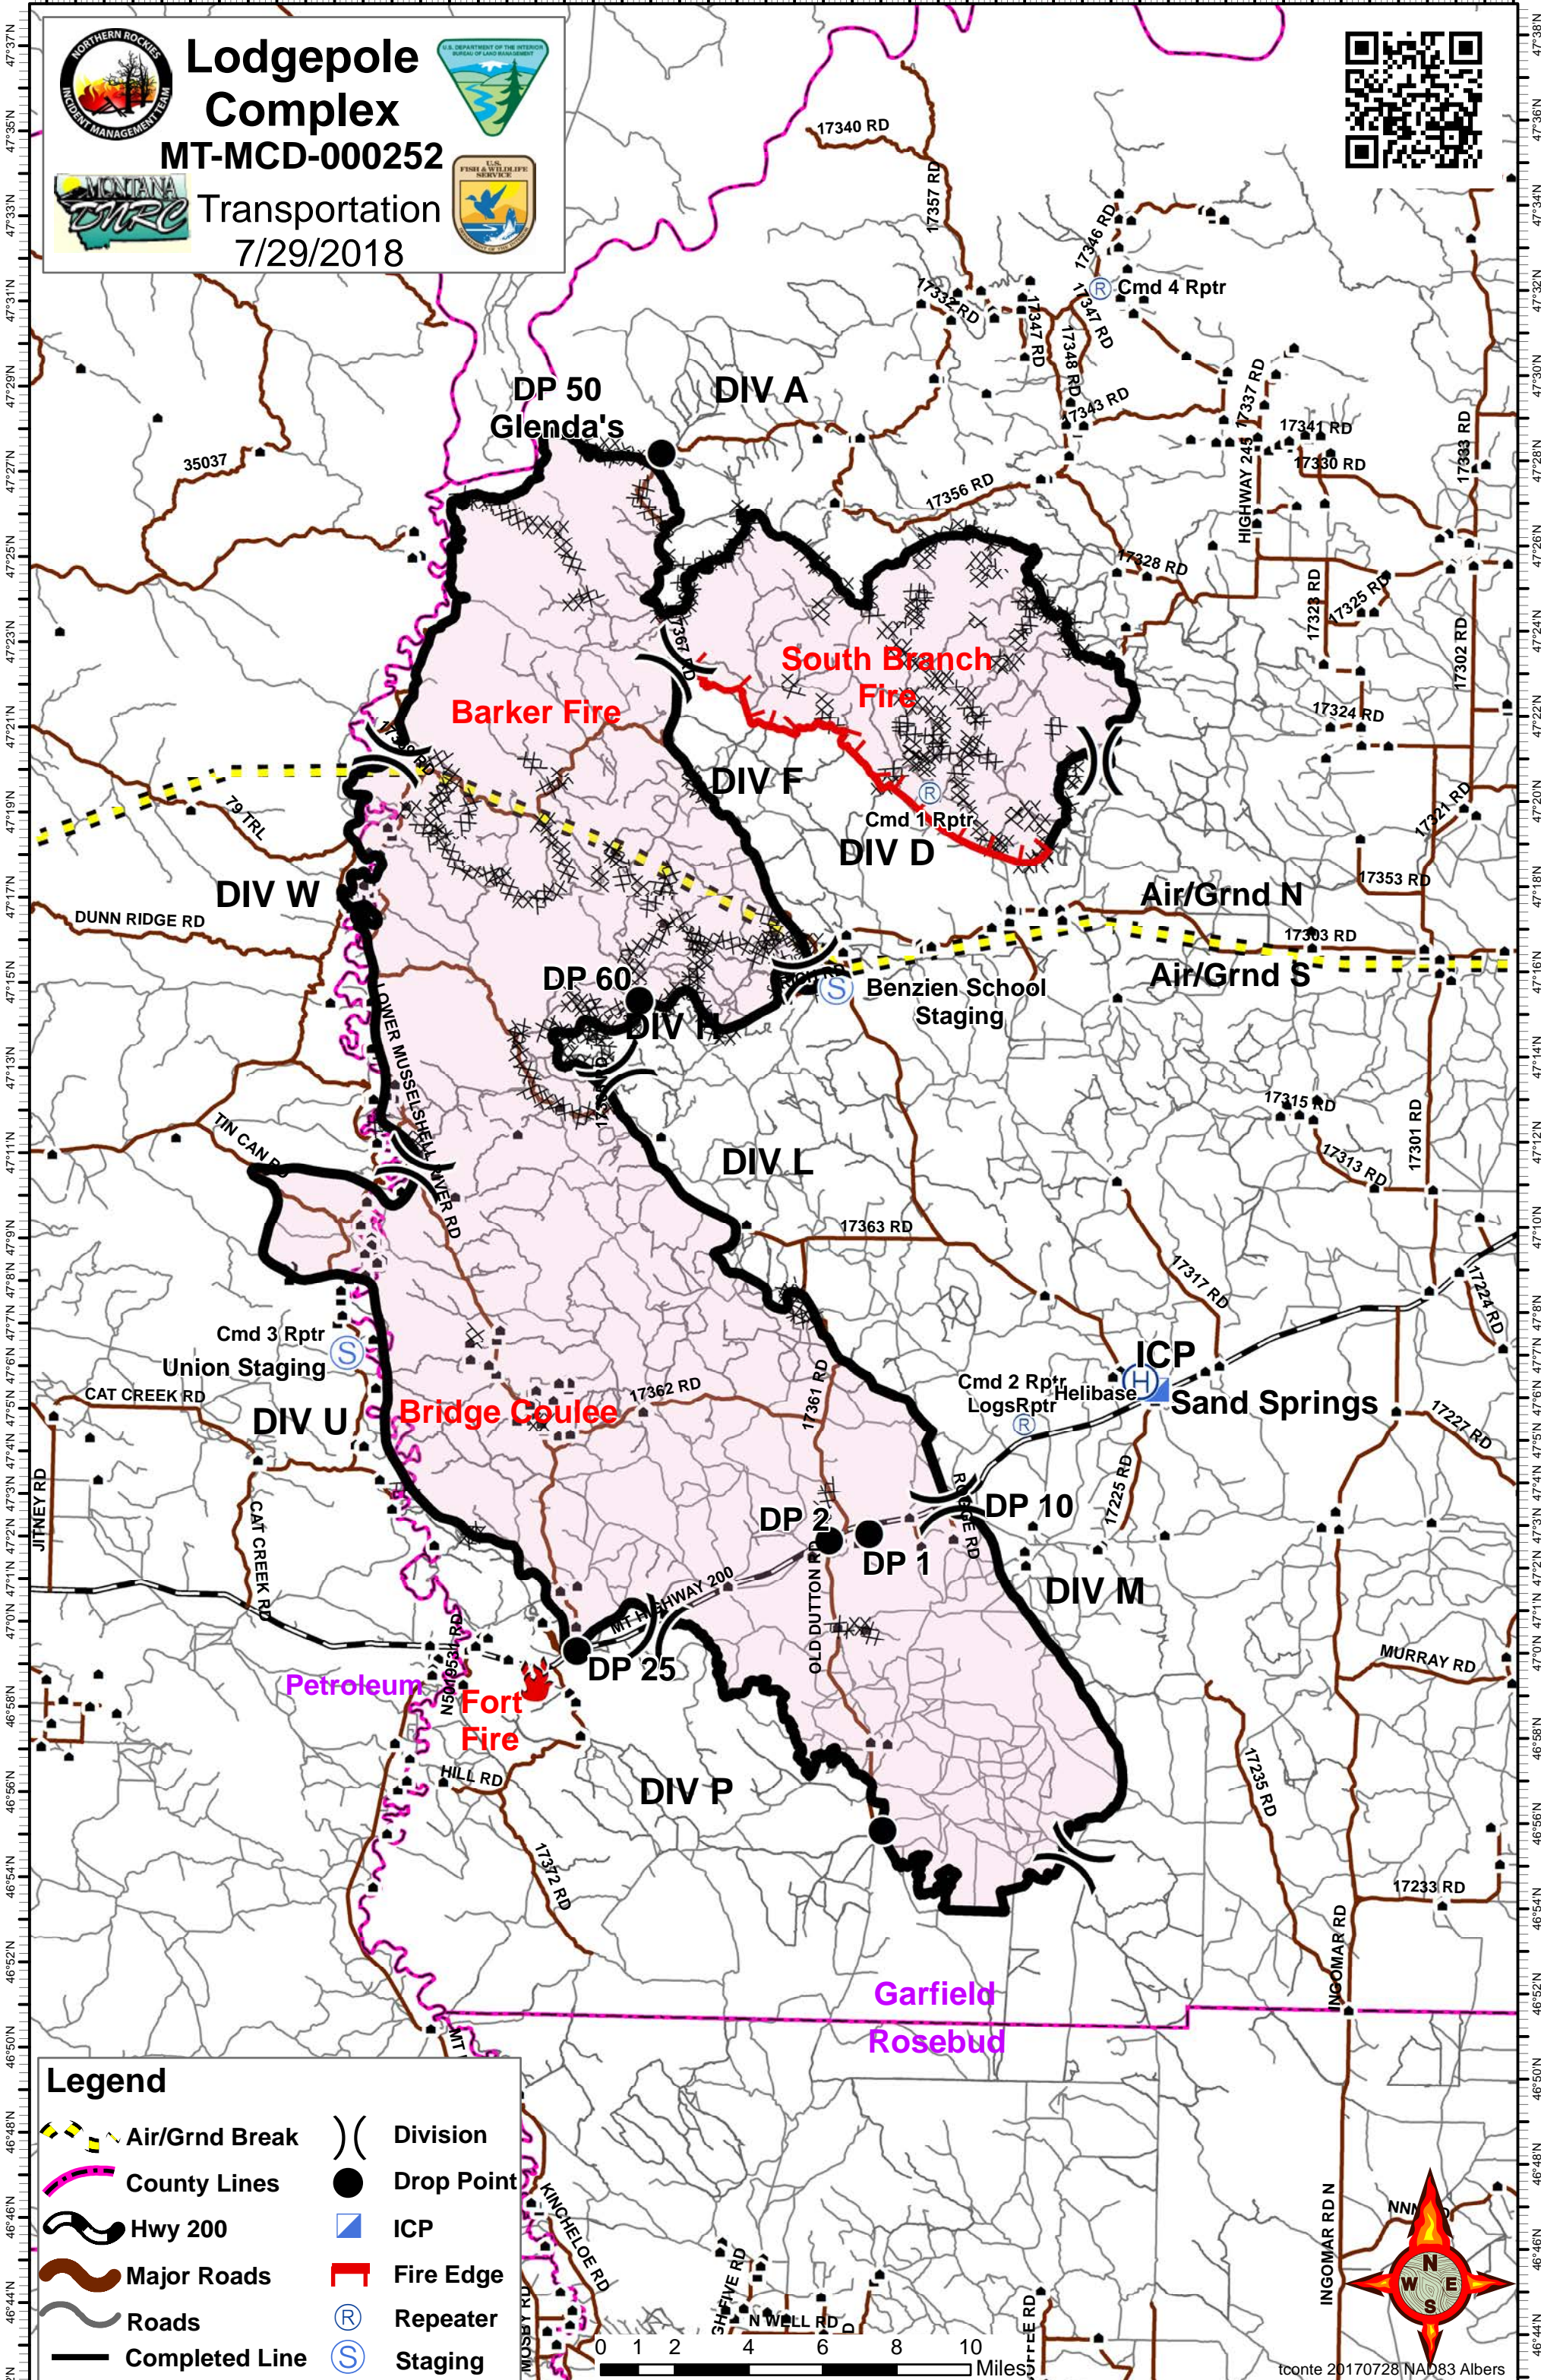

Lodgepole Complex
MT-MCD-000252
Transportation
7/29/2018

Legend

	Air/Grnd Break		Division
	County Lines		Drop Point
	Hwy 200		ICP
	Major Roads		Fire Edge
	Roads		Repeater
	Completed Line		Staging