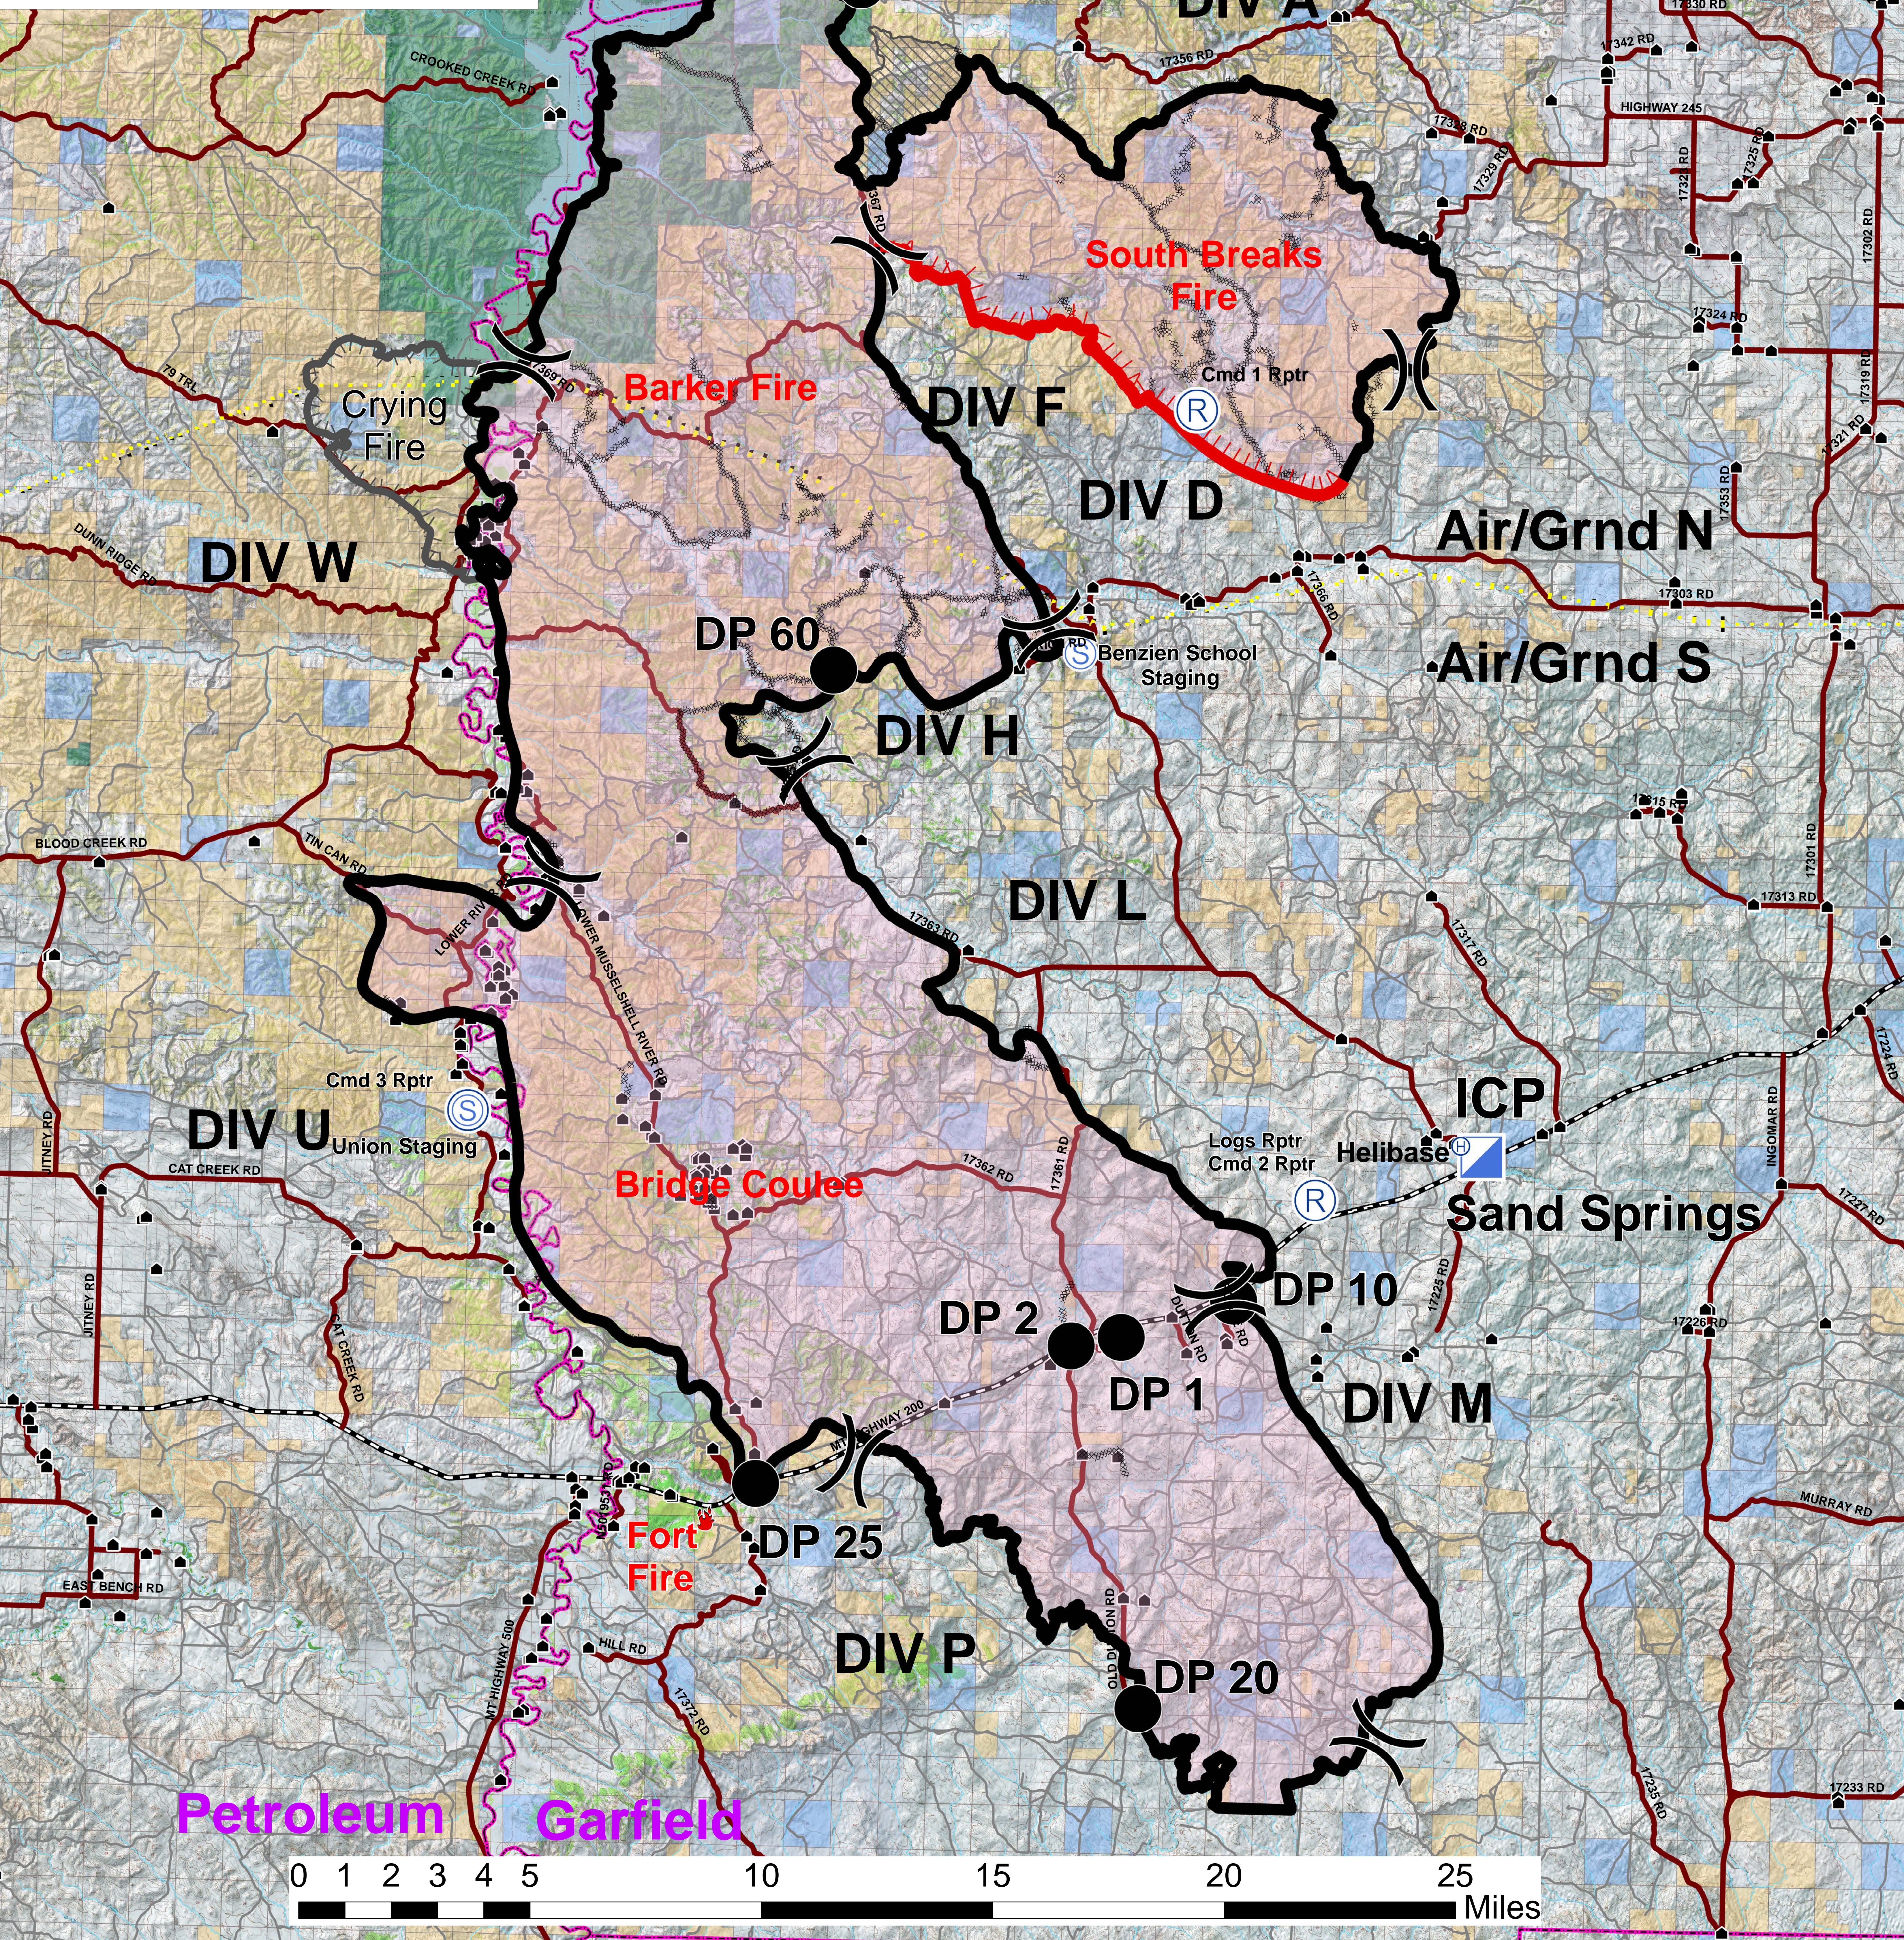

108°11'W 108°9'W 108°7'W 108°5'W 108°3'W 108°1'W 107°59'W 107°57'W 107°55'W 107°53'W 107°51'W 107°49'W 107°47'W 107°45'W 107°43'W 107°41'W 107°39'W 107°37'W 107°35'W 107°33'W 107°31'W 107°29'W 107°27'W 107°25'W 107°23'W 107°21'W 107°19'W

**Lodgepole Complex**  
**MT-MCD-000252**  
 Briefing  
 7/30/2017  
 270,723 ac

**Legend**

Air/Grnd Break	Private	Division	Communications Towers
County Lines	MT State	Drop Point	Helibase
Hwy 200	BLM	Incident Command Post	Repeater
Major Roads	FWS	Uncontrolled Fire Edge	Staging
Roads	Streams	Completed Dozer Line	Crying Fire
		Completed Line	CurryRussell

QR Code  
 Purple Ribbon Logo  
 Compass Rose