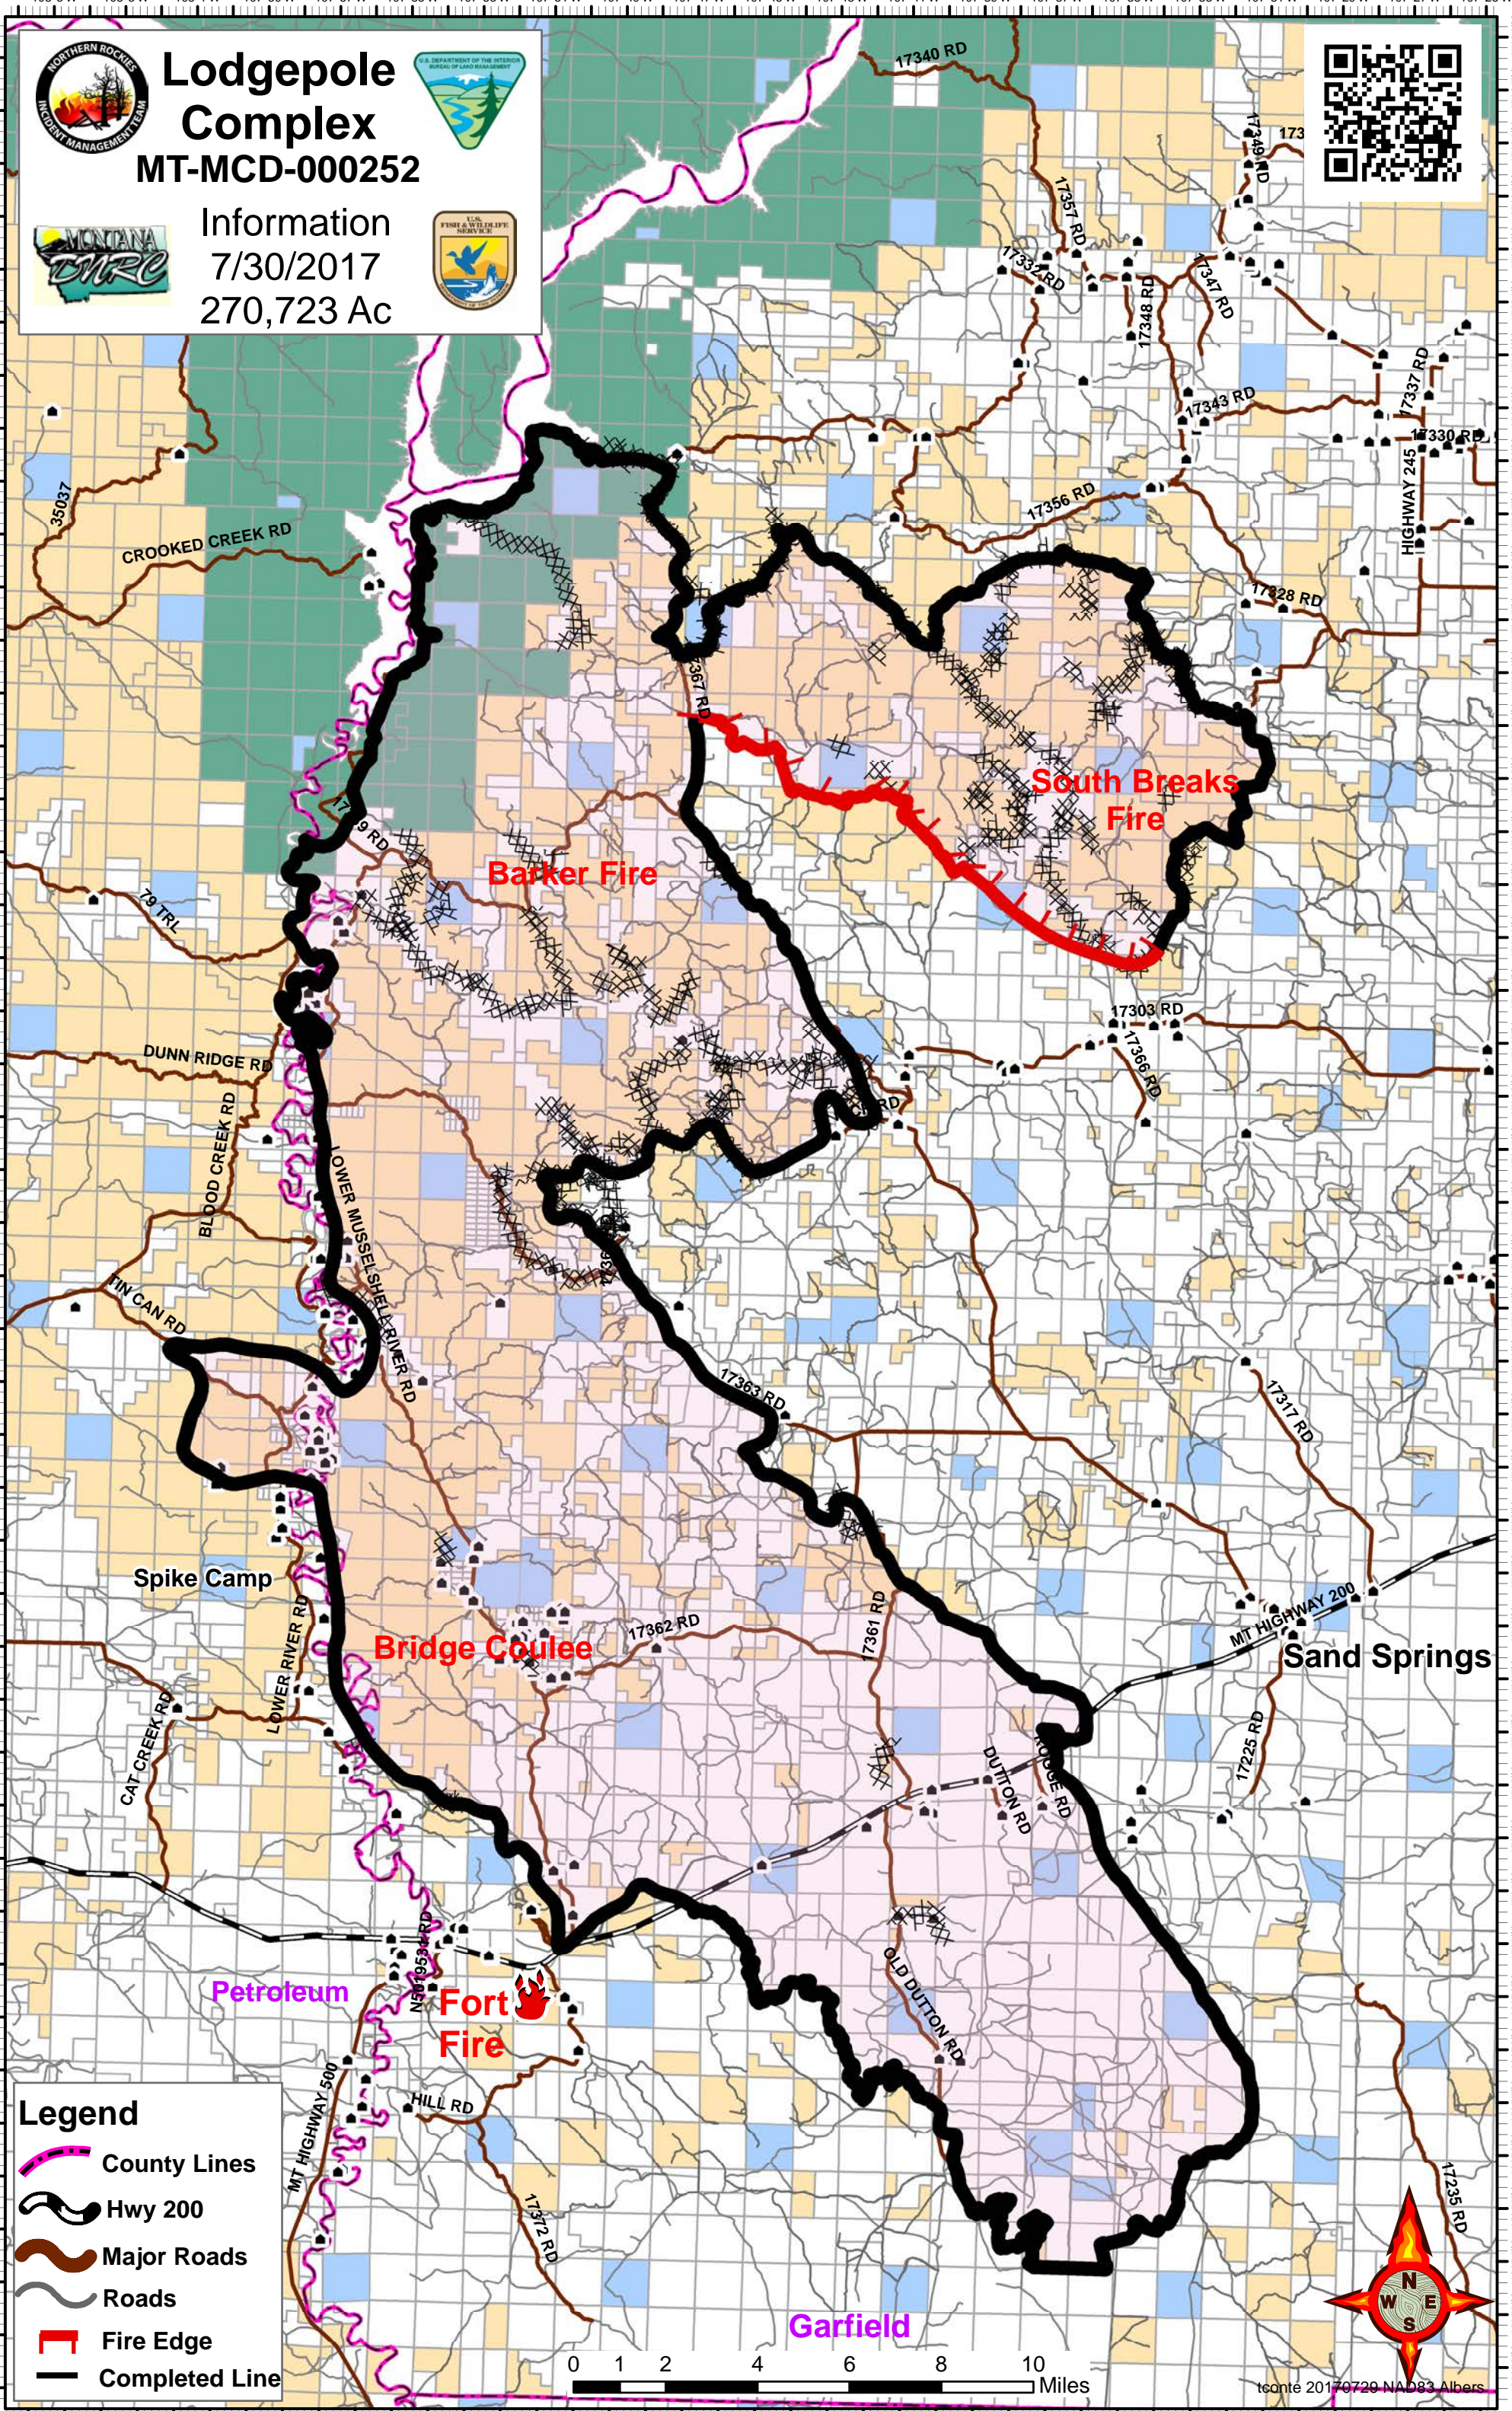

108°5'W 108°3'W 108°1'W 107°59'W 107°57'W 107°55'W 107°53'W 107°51'W 107°49'W 107°47'W 107°45'W 107°43'W 107°41'W 107°39'W 107°37'W 107°35'W 107°33'W 107°31'W 107°29'W 107°27'W 107°25'W

Lodgepole Complex
MT-MCD-000252

Information
 7/30/2017
 270,723 Ac

Legend

- County Lines
- Hwy 200
- Major Roads
- Roads
- Fire Edge
- Completed Line

tccontc 20170729 NAD83 Albers

108°3'W 108°1'W 107°59'W 107°57'W 107°55'W 107°53'W 107°51'W 107°49'W 107°47'W 107°45'W 107°43'W 107°41'W 107°39'W 107°37'W 107°35'W 107°33'W 107°31'W 107°29'W 107°27'W 107°25'W