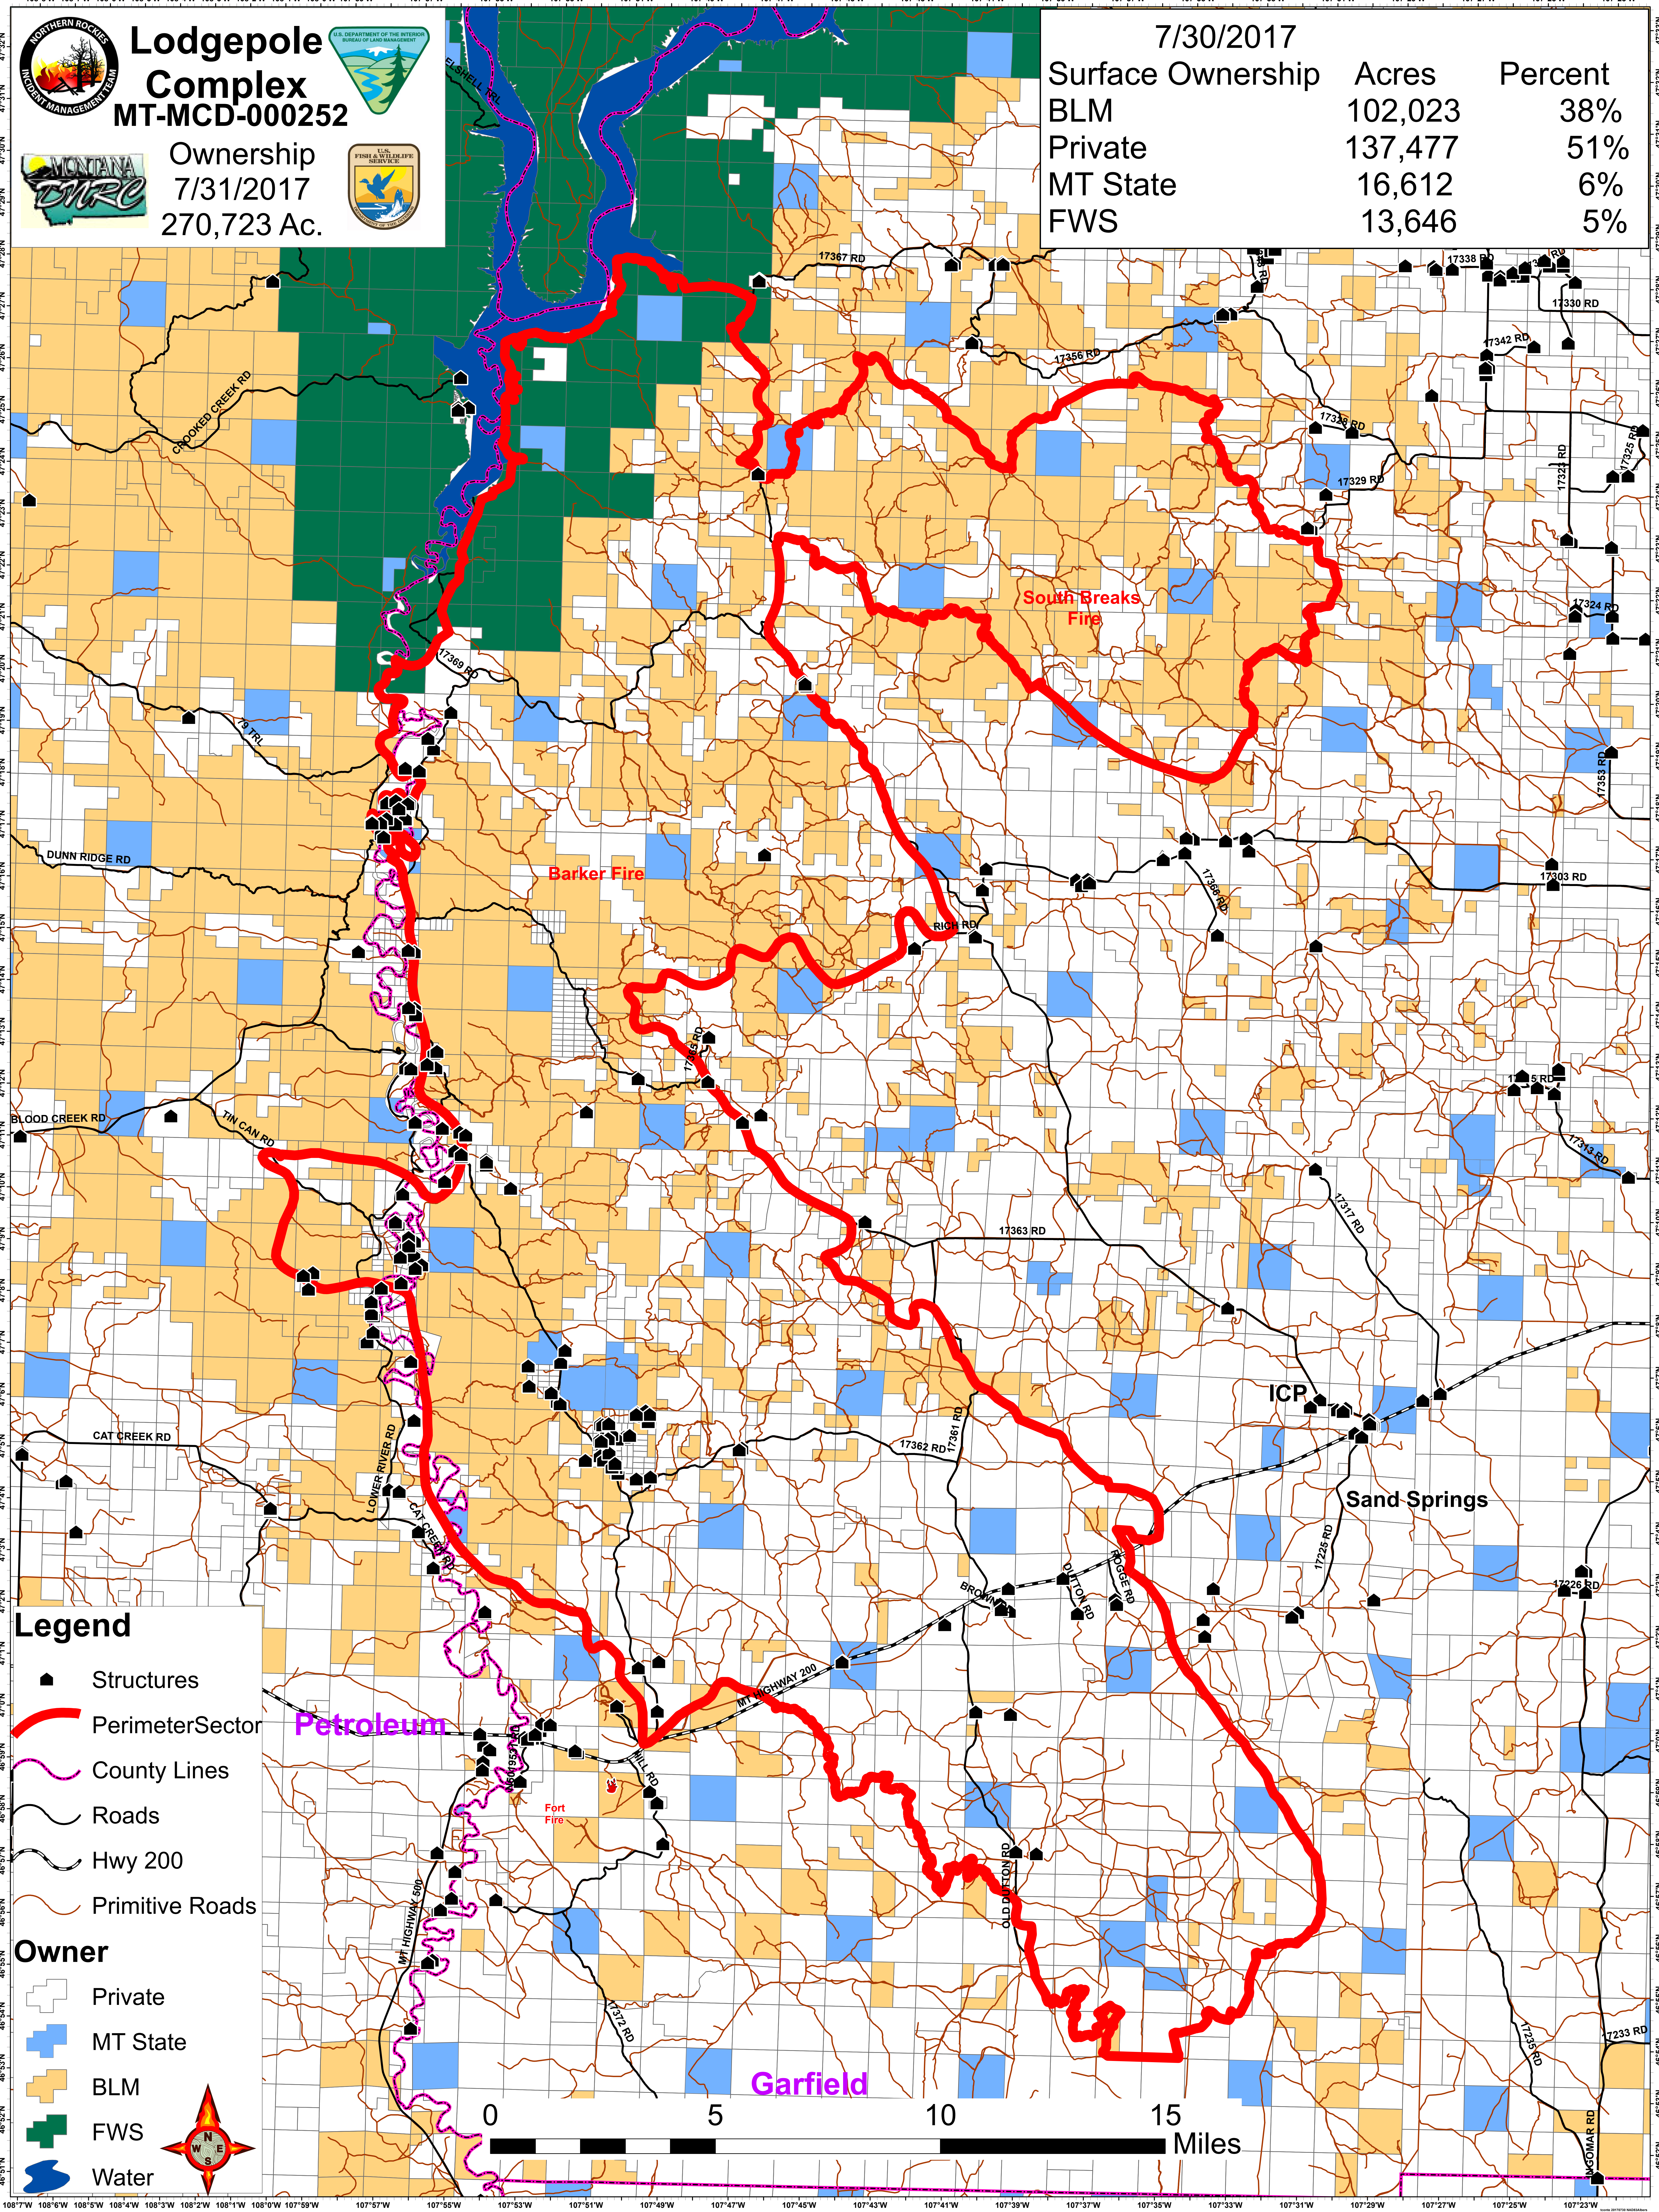

# Lodgepole Complex MT-MCD-000252

Ownership  
7/31/2017  
270,723 Ac.

7/30/2017

Surface Ownership	Acres	Percent
BLM	102,023	38%
Private	137,477	51%
MT State	16,612	6%
FWS	13,646	5%

## Legend

- Structures
- PerimeterSector
- County Lines
- Roads
- Hwy 200
- Primitive Roads

## Owner

- Private
- MT State
- BLM
- FWS
- Water

Petroleum

Garfield