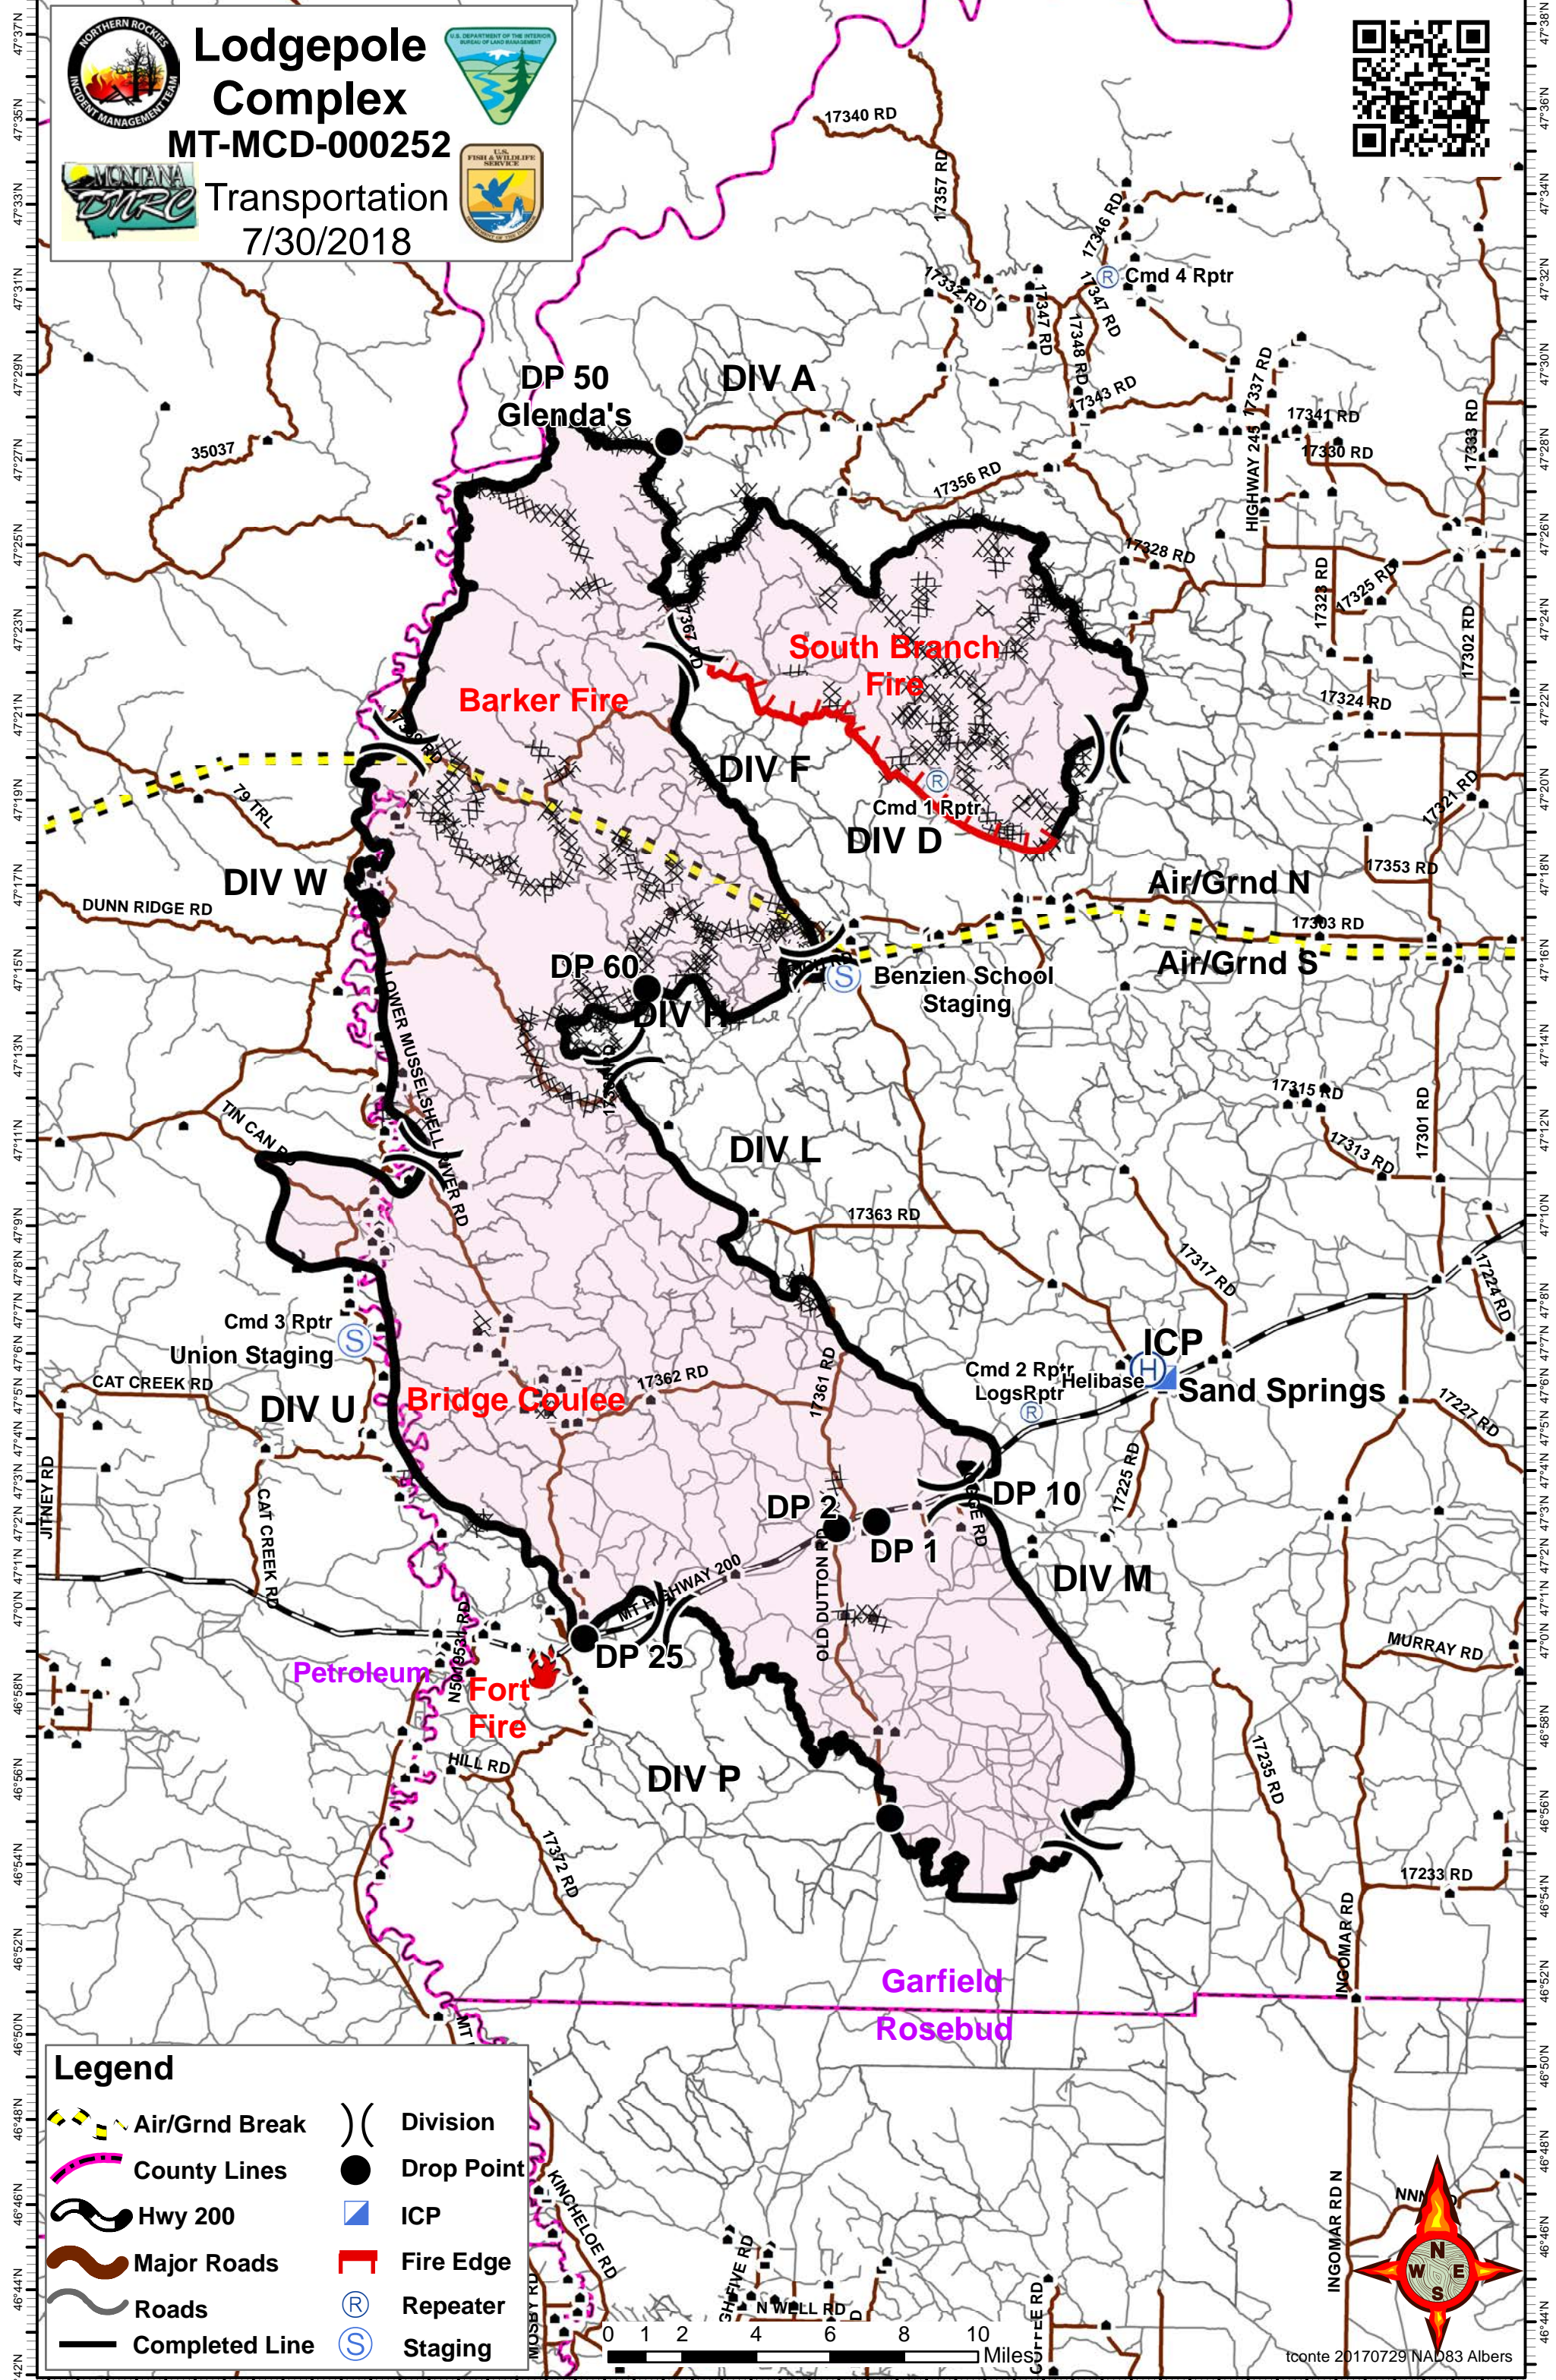

Lodgepole Complex
MT-MCD-000252
Transportation
7/30/2018

Legend

	Air/Grnd Break		Division
	County Lines		Drop Point
	Hwy 200		ICP
	Major Roads		Fire Edge
	Roads		Repeater
	Completed Line		Staging