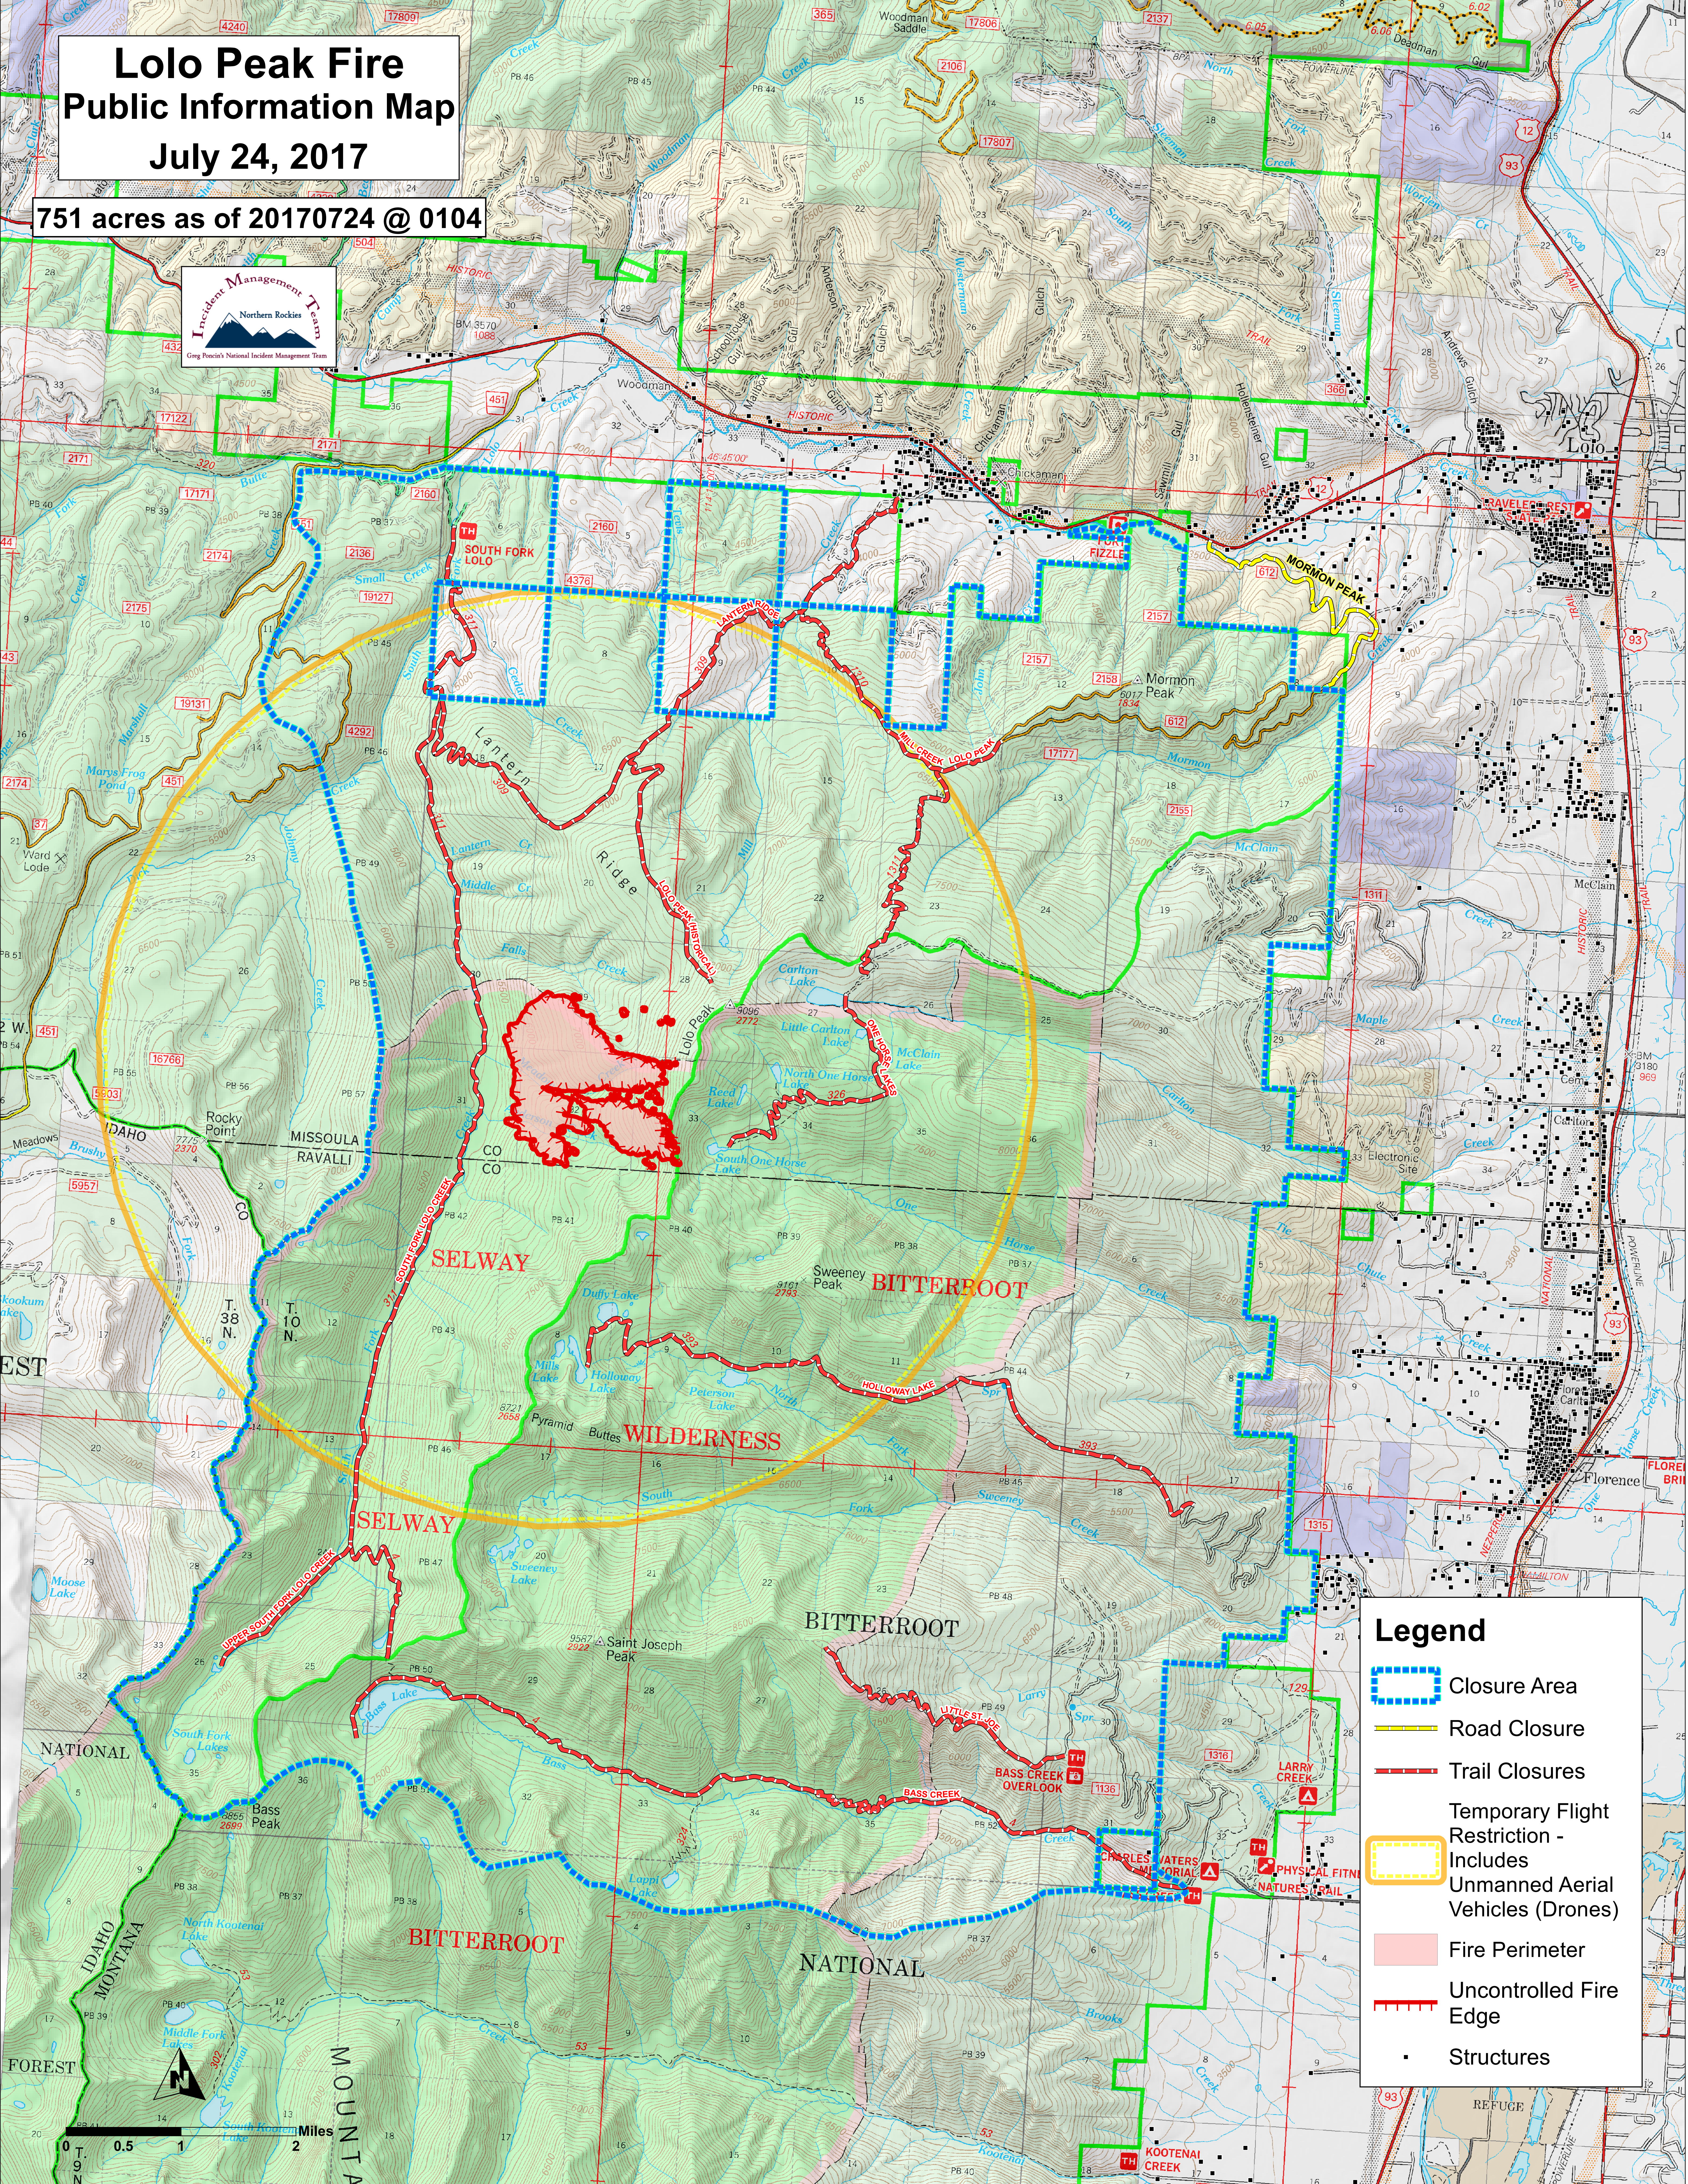

Lolo Peak Fire Public Information Map July 24, 2017

751 acres as of 20170724 @ 0104

Legend

- Closure Area
- Road Closure
- Trail Closures
- Temporary Flight Restriction - Includes Unmanned Aerial Vehicles (Drones)
- Fire Perimeter
- Uncontrolled Fire Edge
- Structures