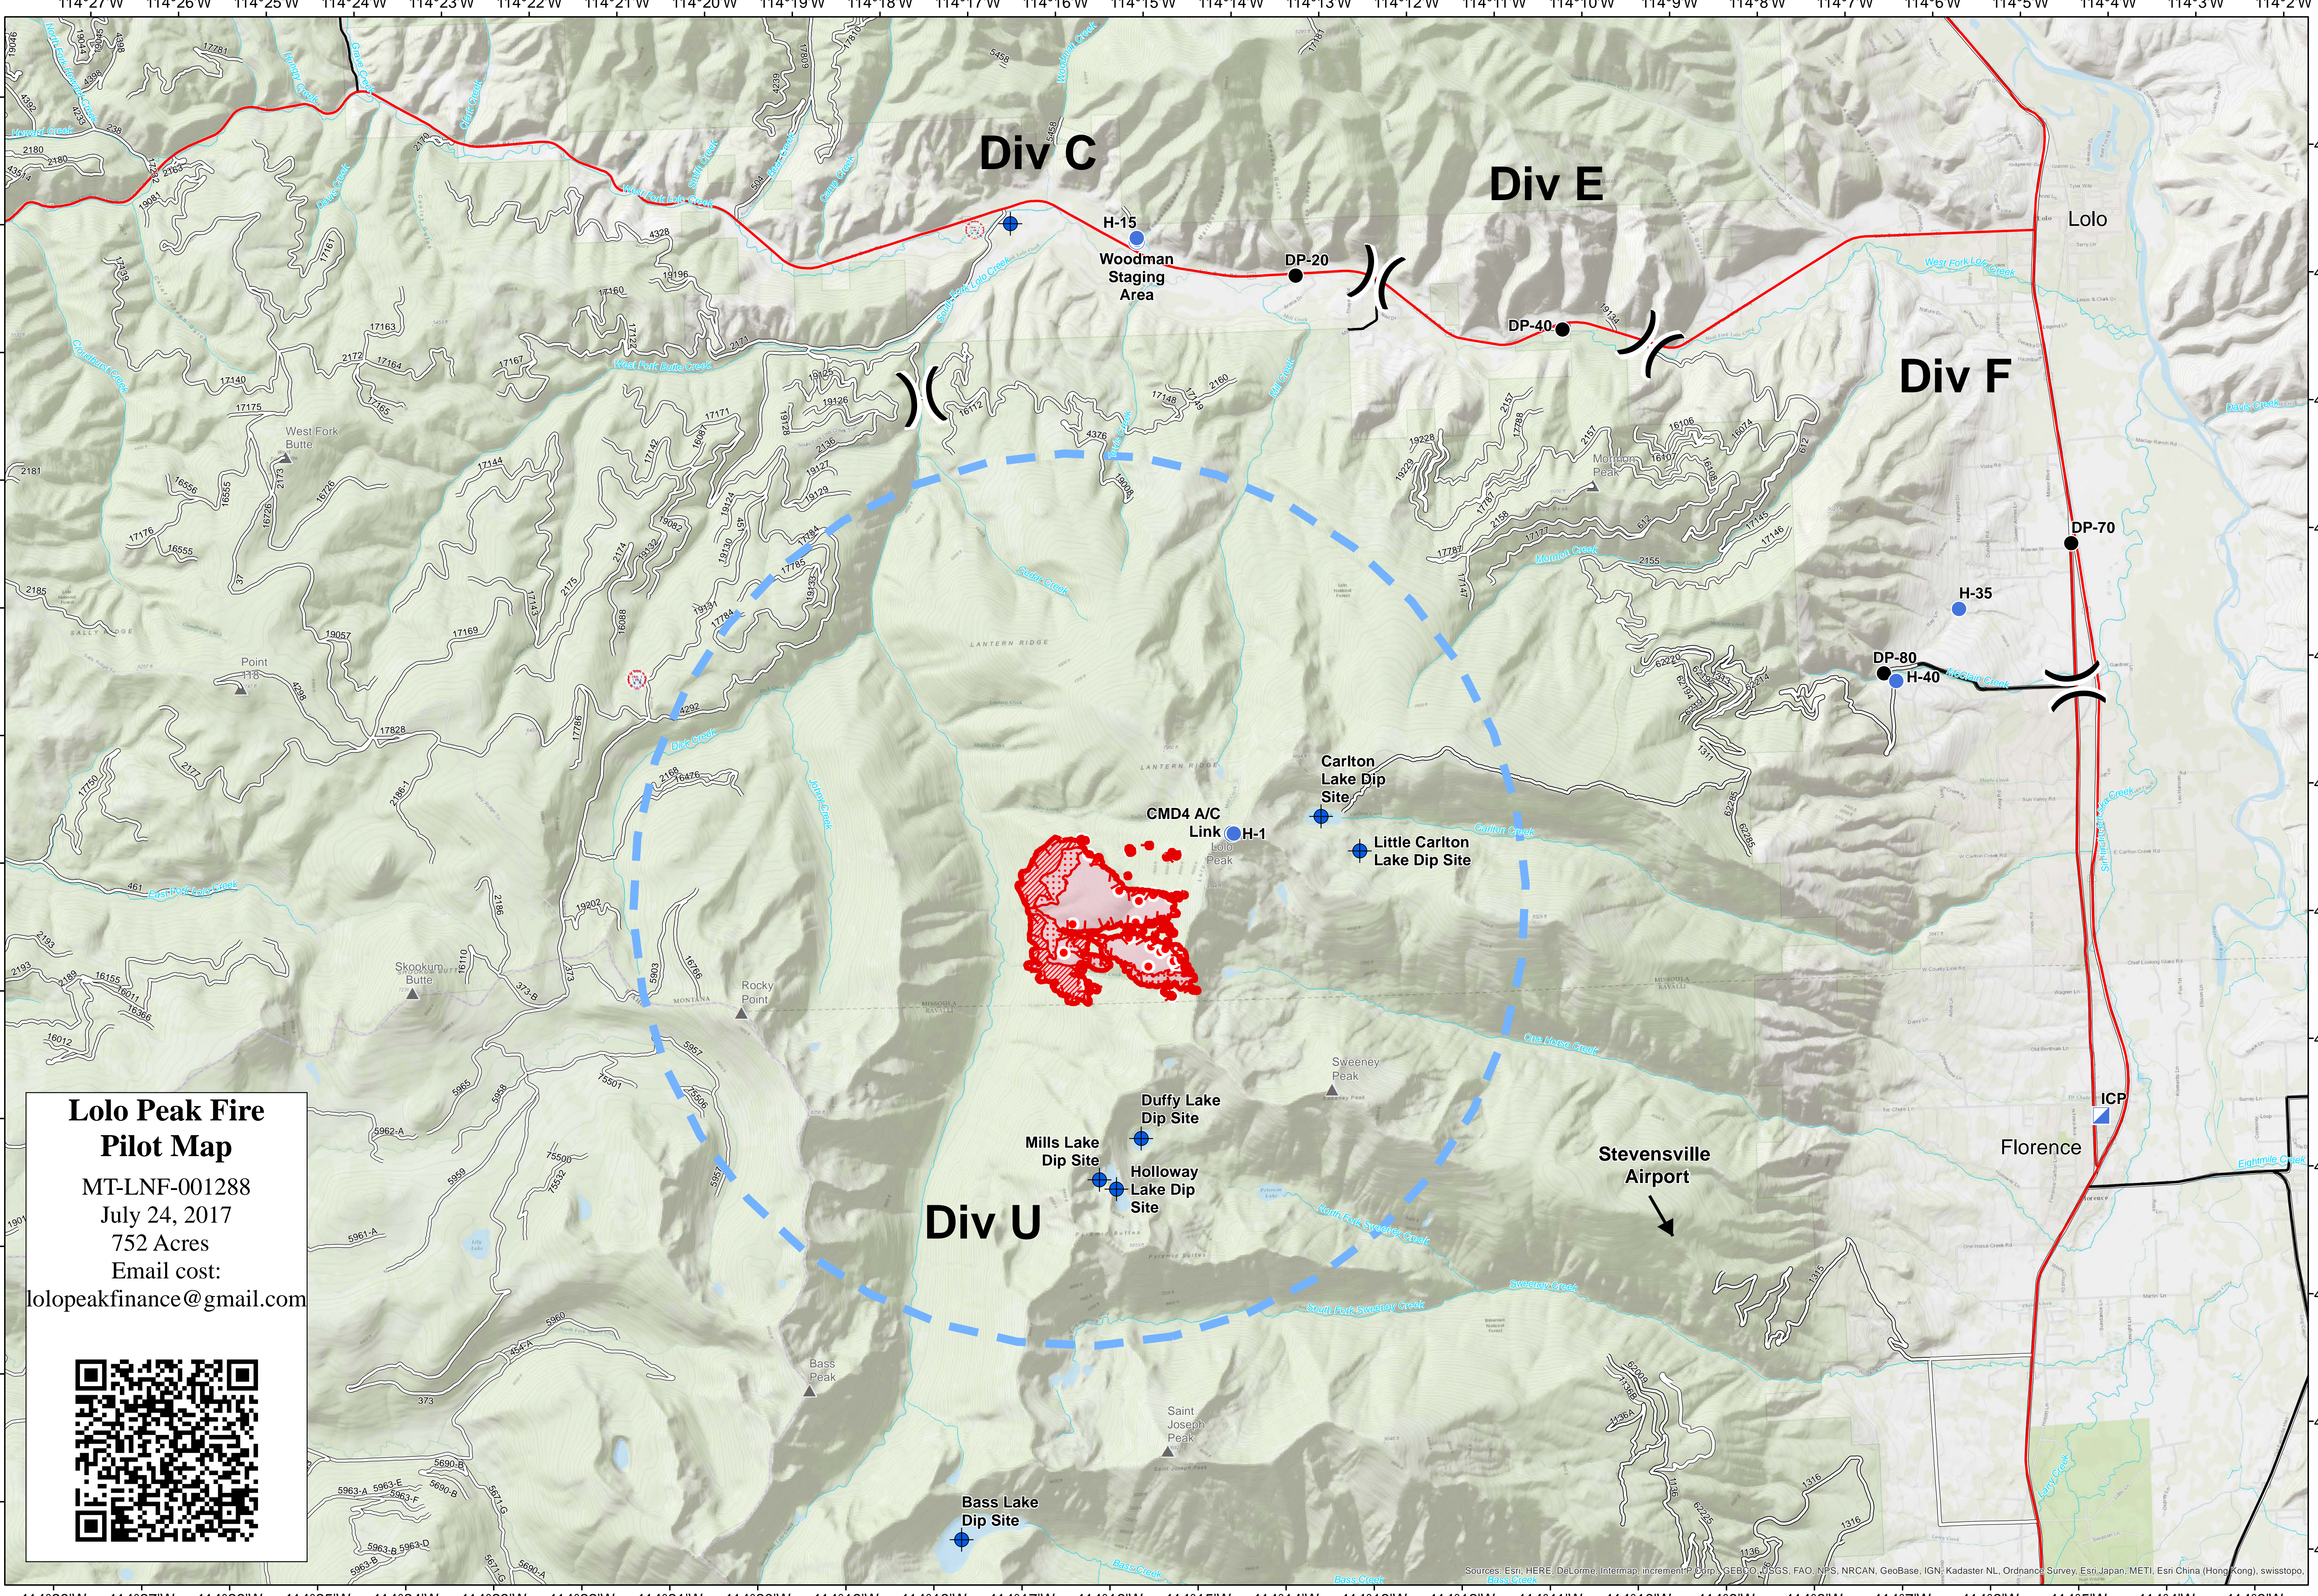

Lolo Peak Fire Pilot Map
 MT-LNF-001288
 July 24, 2017
 752 Acres
 Email cost:
lolopeakfinance@gmail.com

Sources: Esri, HERE, DeLorme, Intermap, increment P Corp., GEBCO, USGS, FAO, NPS, NRCAN, GeoBase, IGN, Kadaster NL, Ordnance Survey, Esri Japan, METI, Esri China (Hong Kong), swisstopo,