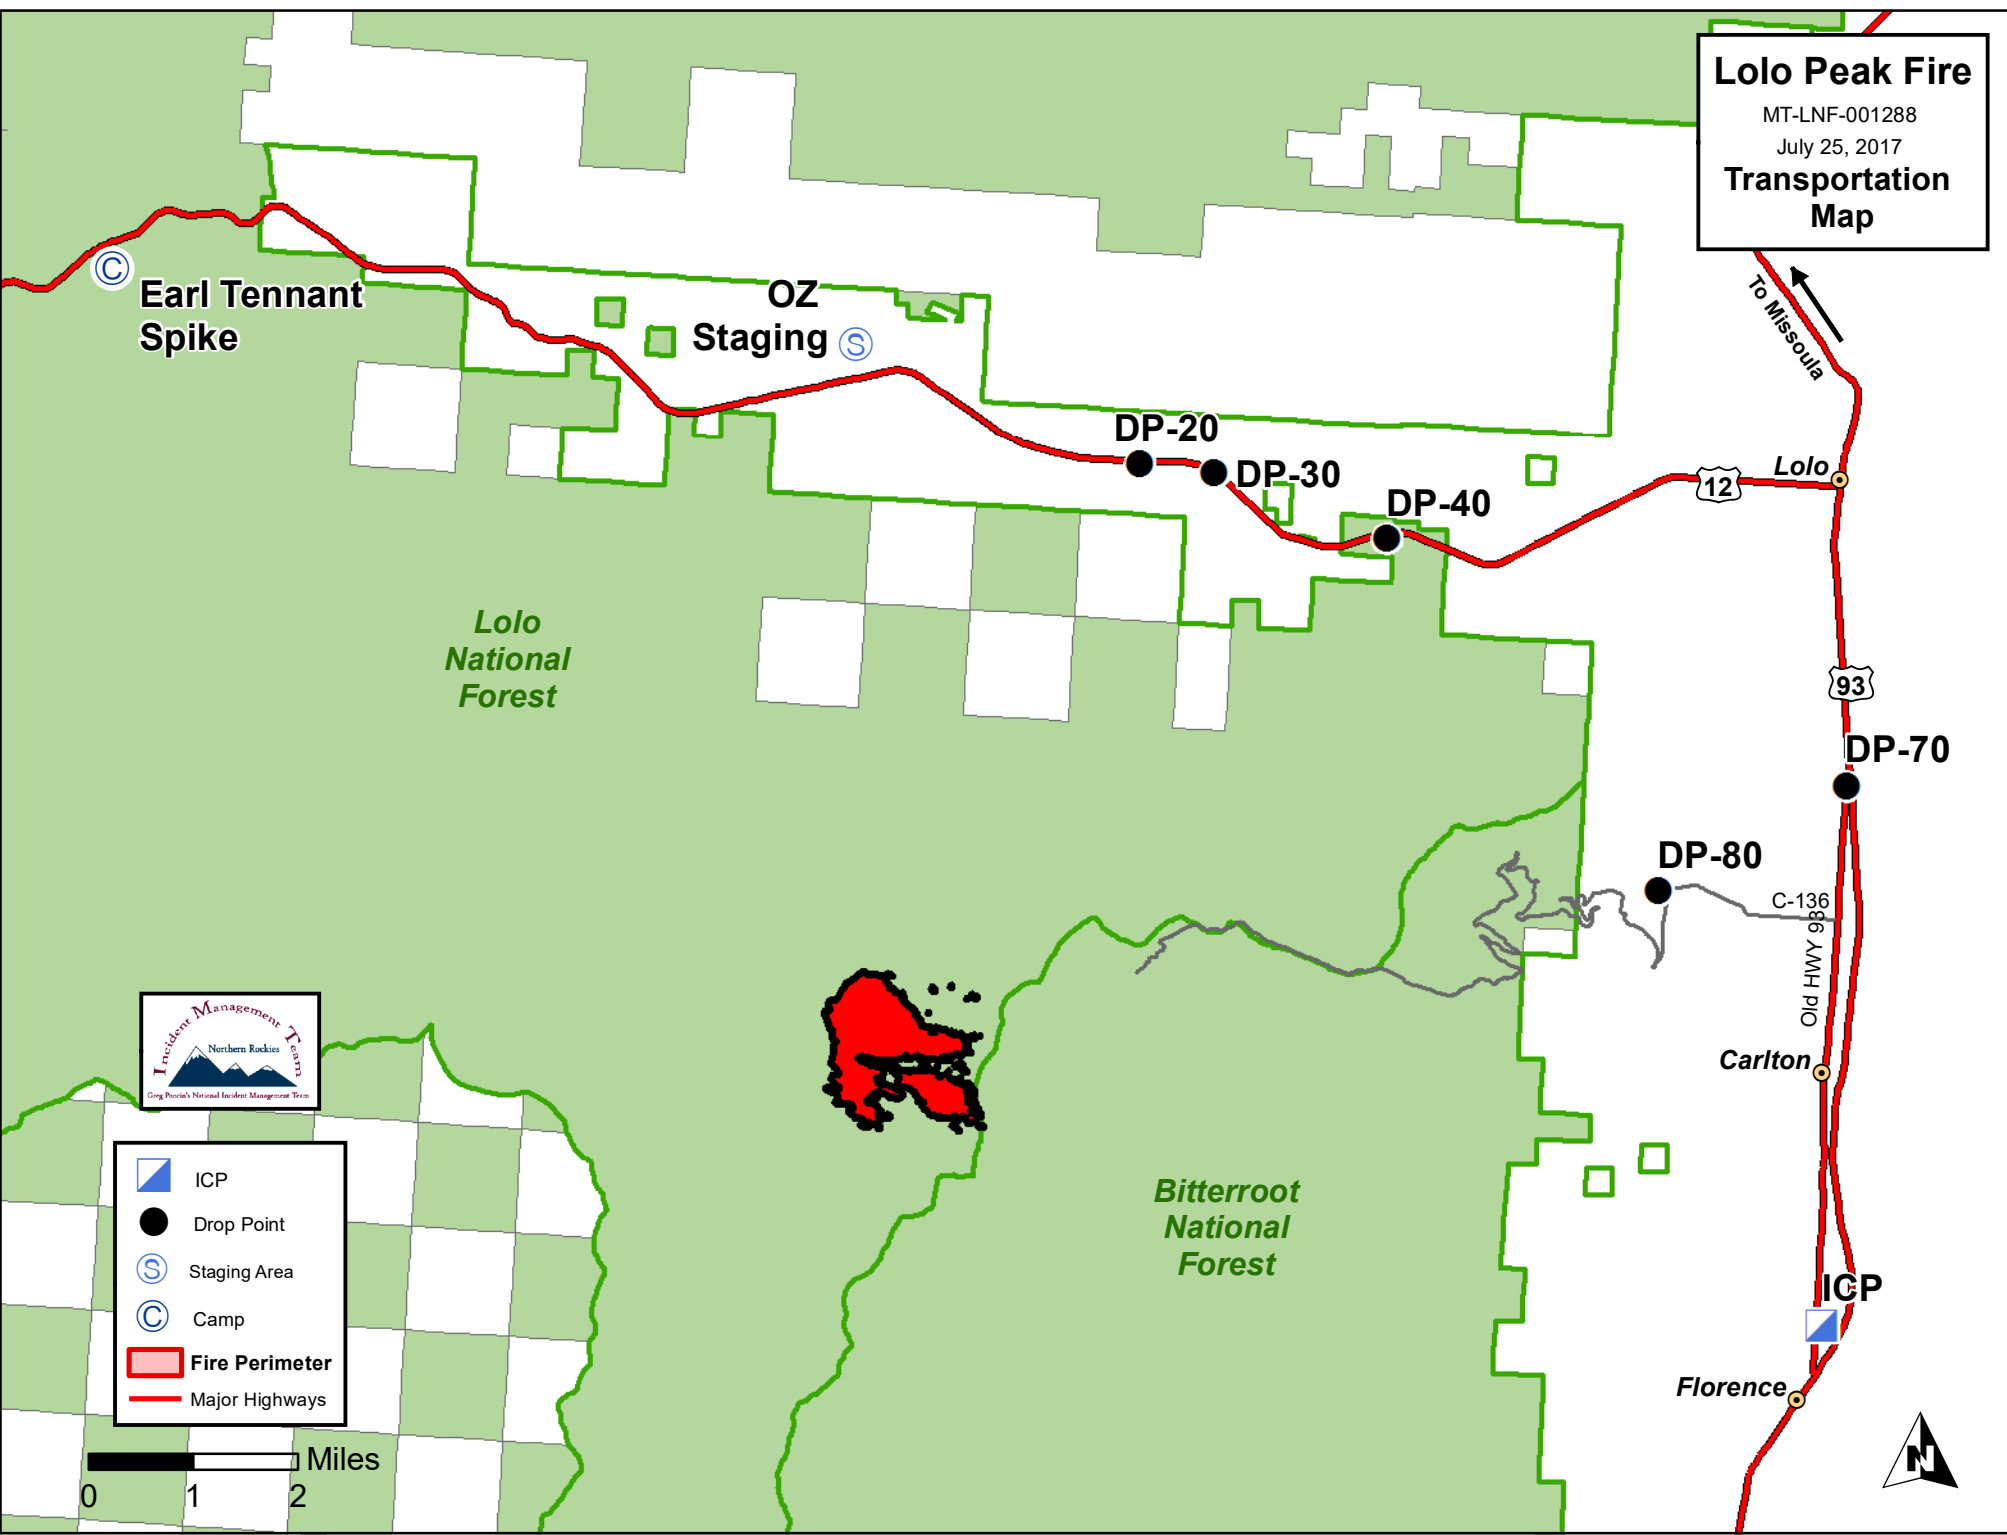

Lolo Peak Fire
MT-LNF-001288
July 25, 2017
Transportation Map

- ICP
- Drop Point
- Staging Area
- Camp
- Fire Perimeter
- Major Highways

0 1 2 Miles