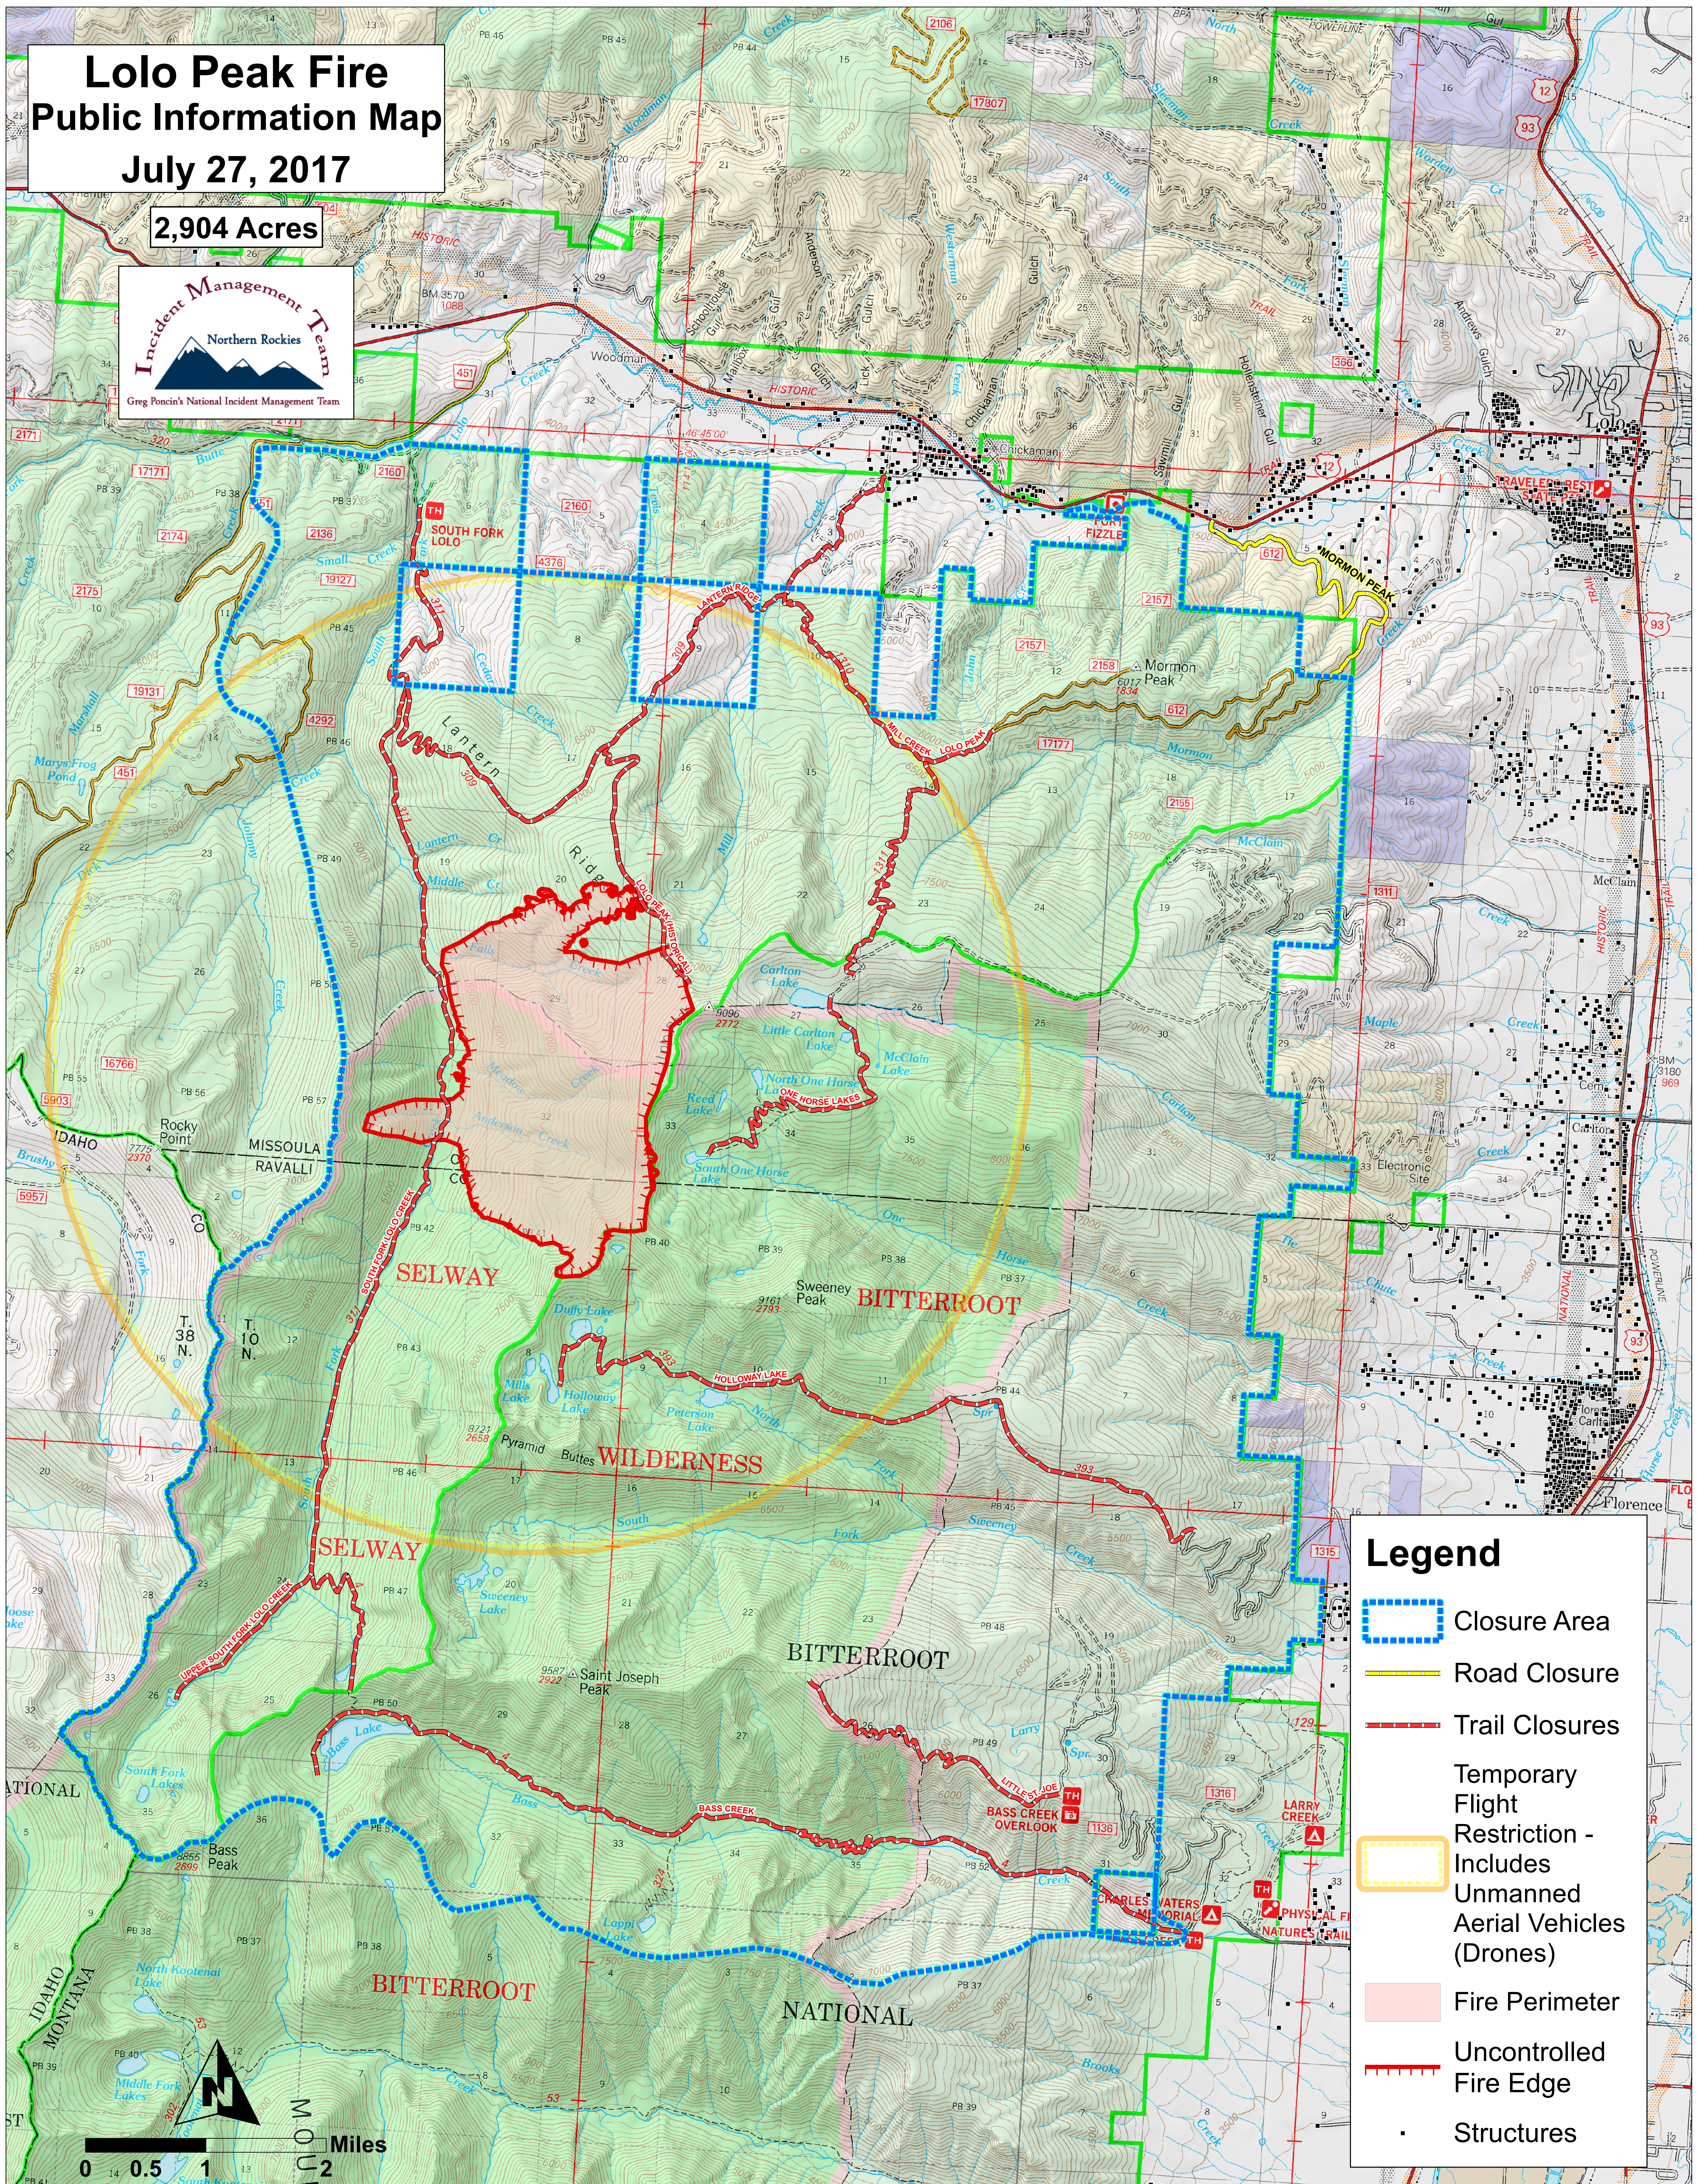

# Lolo Peak Fire Public Information Map July 27, 2017

2,904 Acres

### Legend

- Closure Area
- Road Closure
- Trail Closures
- Temporary Flight Restriction - Includes Unmanned Aerial Vehicles (Drones)
- Fire Perimeter
- Uncontrolled Fire Edge
- Structures