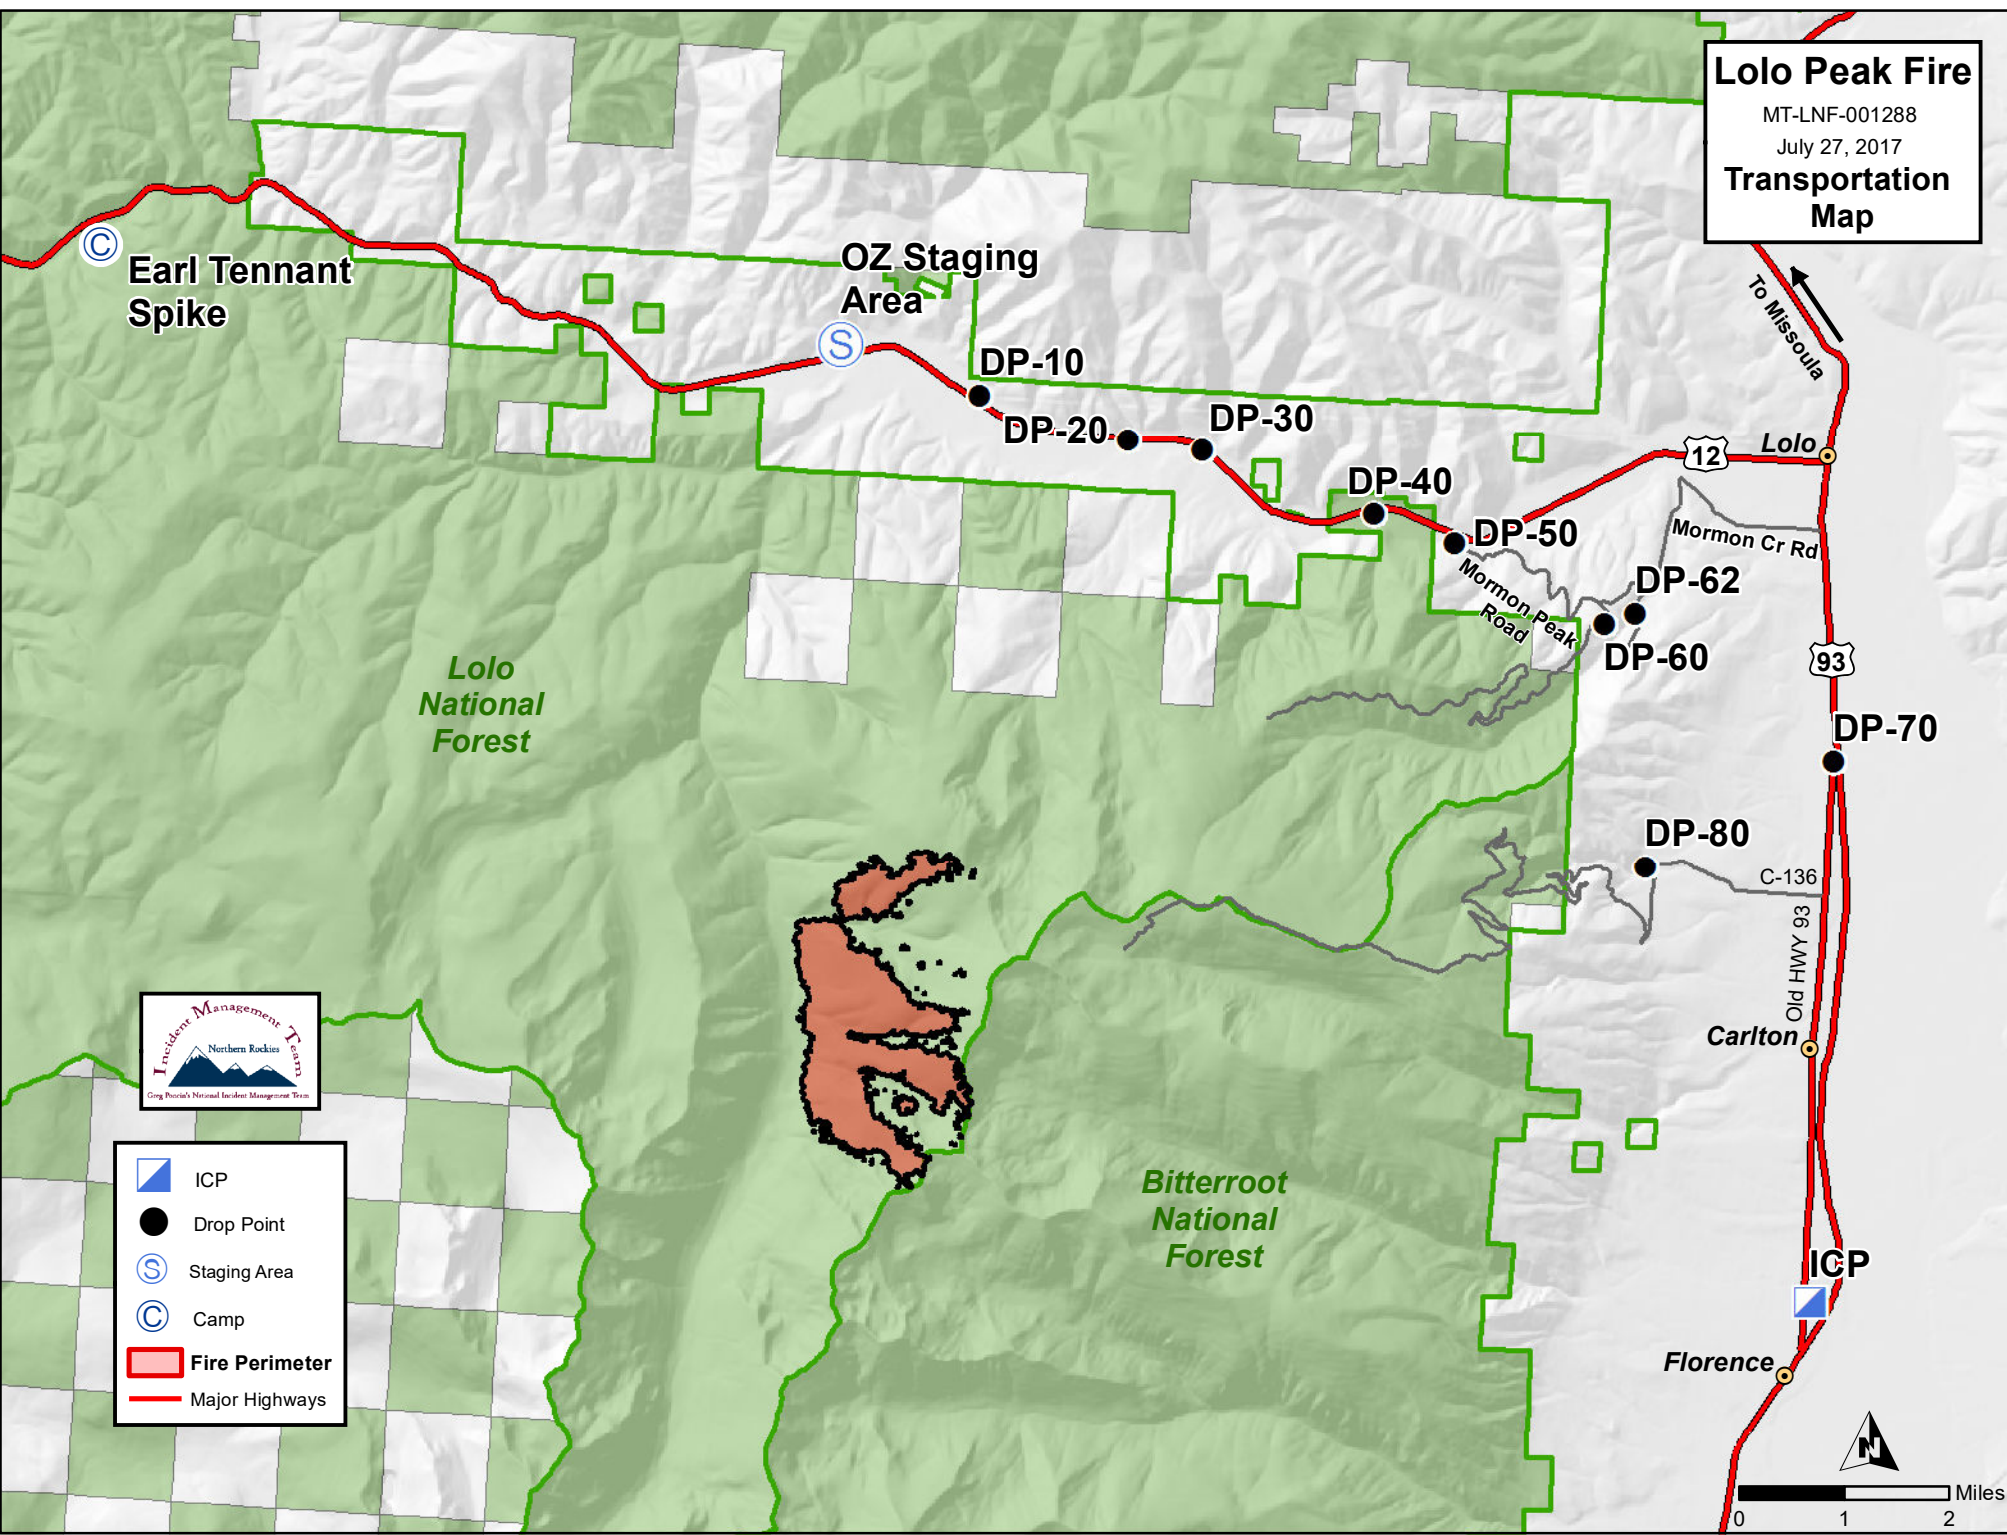

Lolo Peak Fire
 MT-LNF-001288
 July 27, 2017
Transportation Map

-  ICP
-  Drop Point
-  Staging Area
-  Camp
-  Fire Perimeter
-  Major Highways