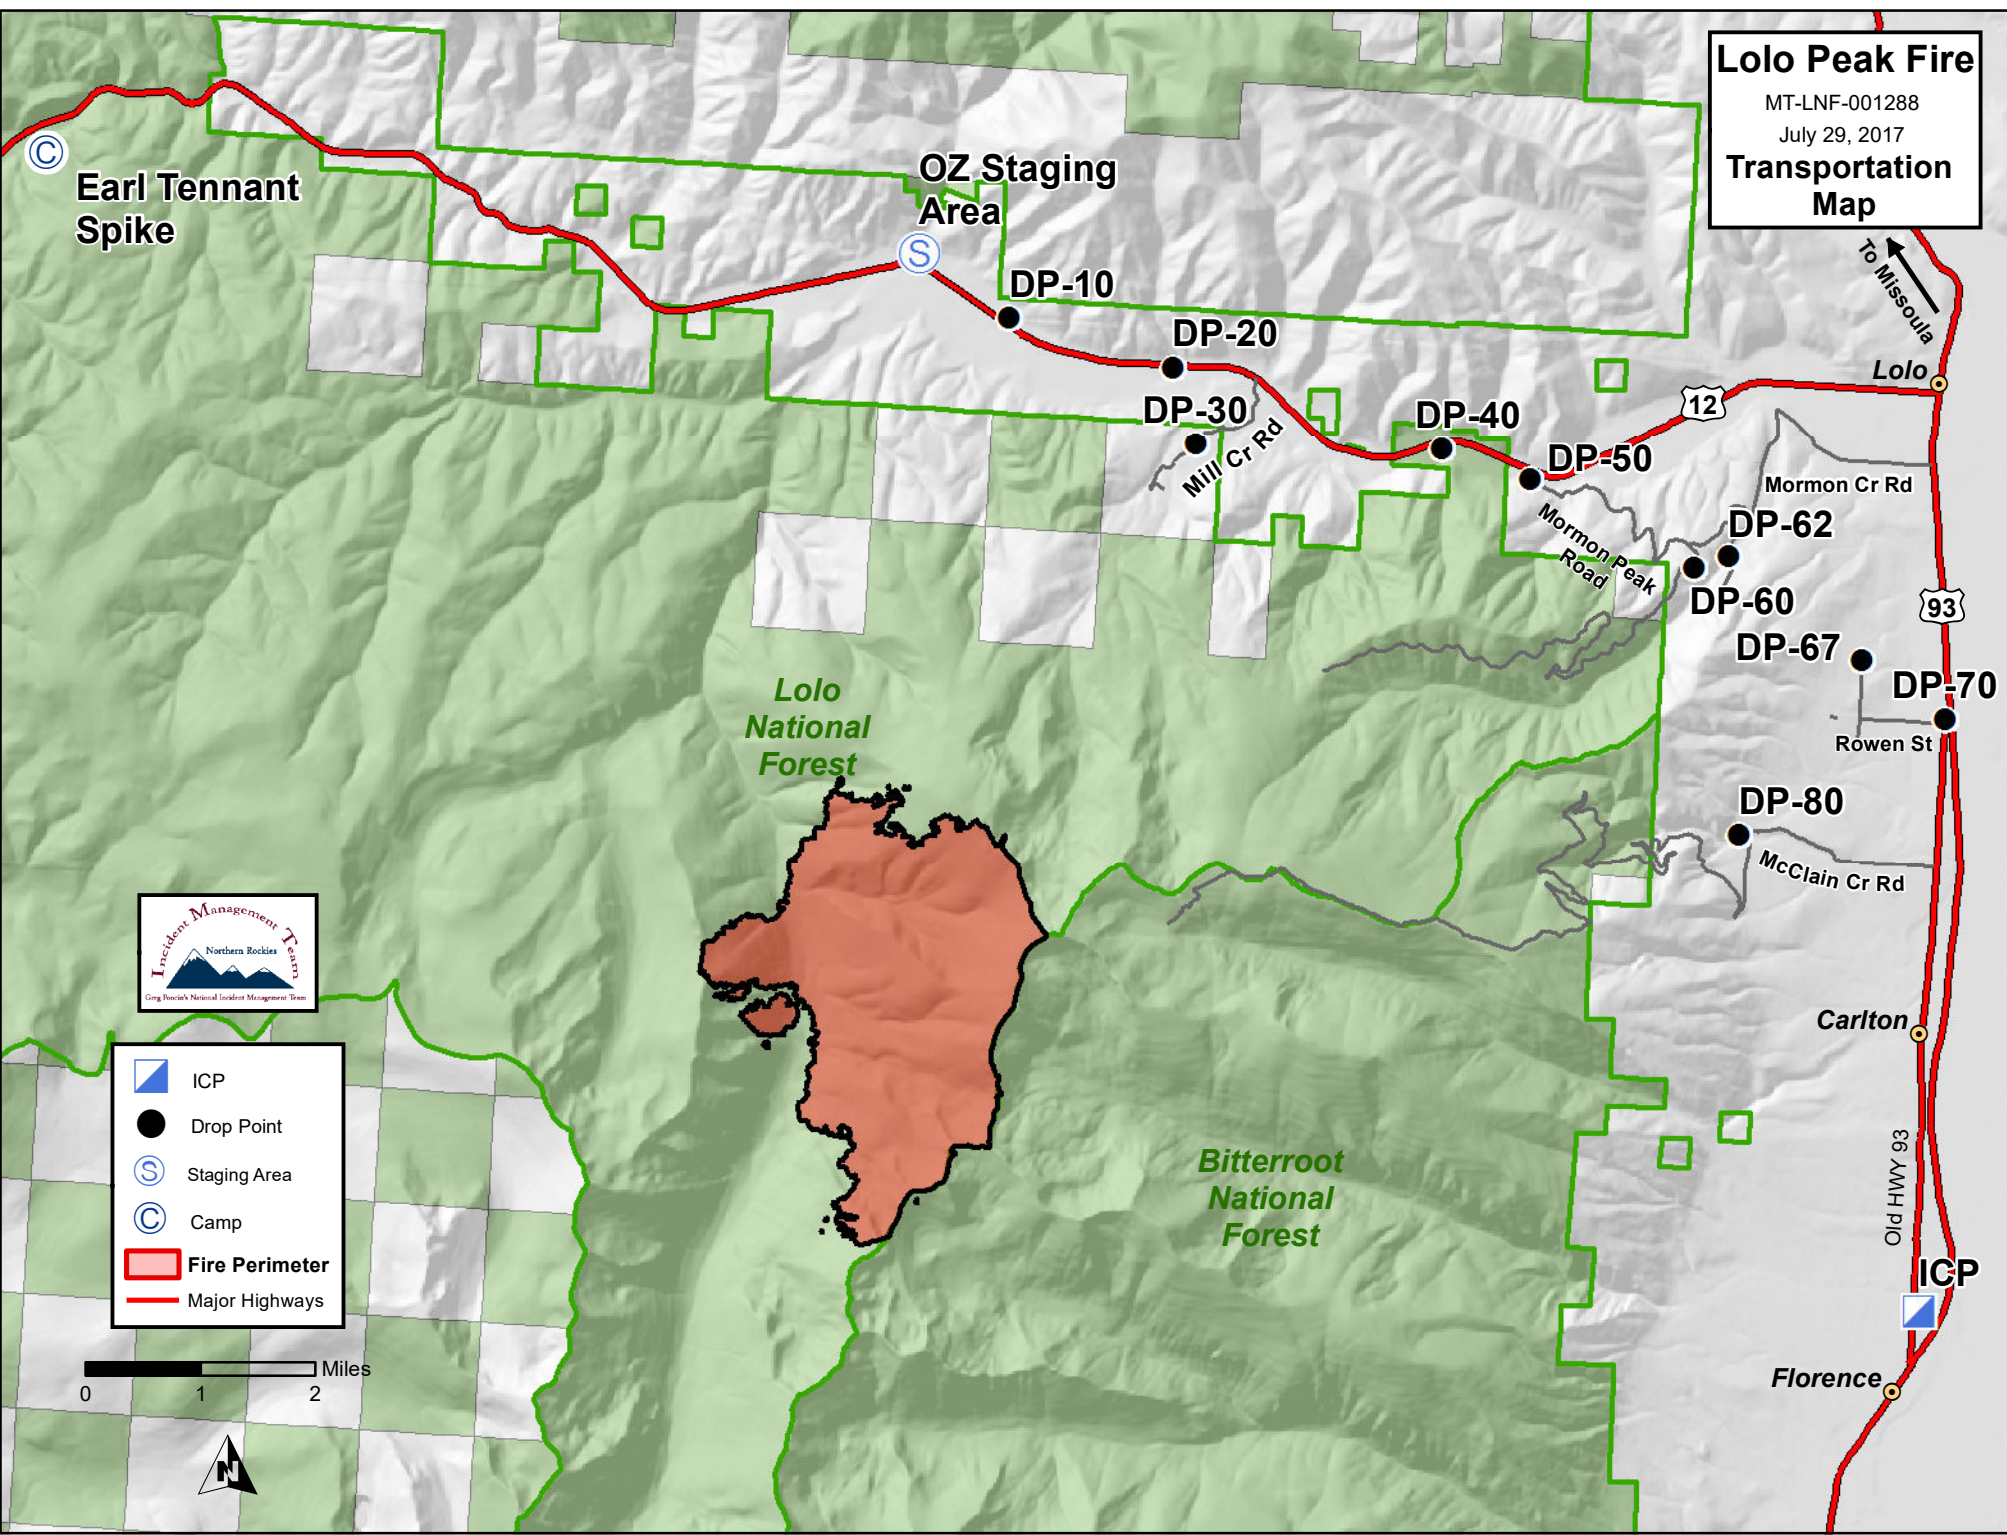

**Lolo Peak Fire**  
 MT-LNF-001288  
 July 29, 2017  
**Transportation Map**

© Earl Tennant Spike

OZ Staging Area

DP-10

DP-20

DP-30

DP-40

DP-50

DP-62

DP-60

DP-67

DP-70

DP-80

- ICP
- Drop Point
- Staging Area
- Camp
- Fire Perimeter
- Major Highways

0 1 2 Miles

To Missoula

Lolo

12

93

Mormon Cr Rd

Mormon Peak Road

Rowen St

McClain Cr Rd

Carlton

Old HWY 93

ICP

Florence

Lolo National Forest

Bitterroot National Forest