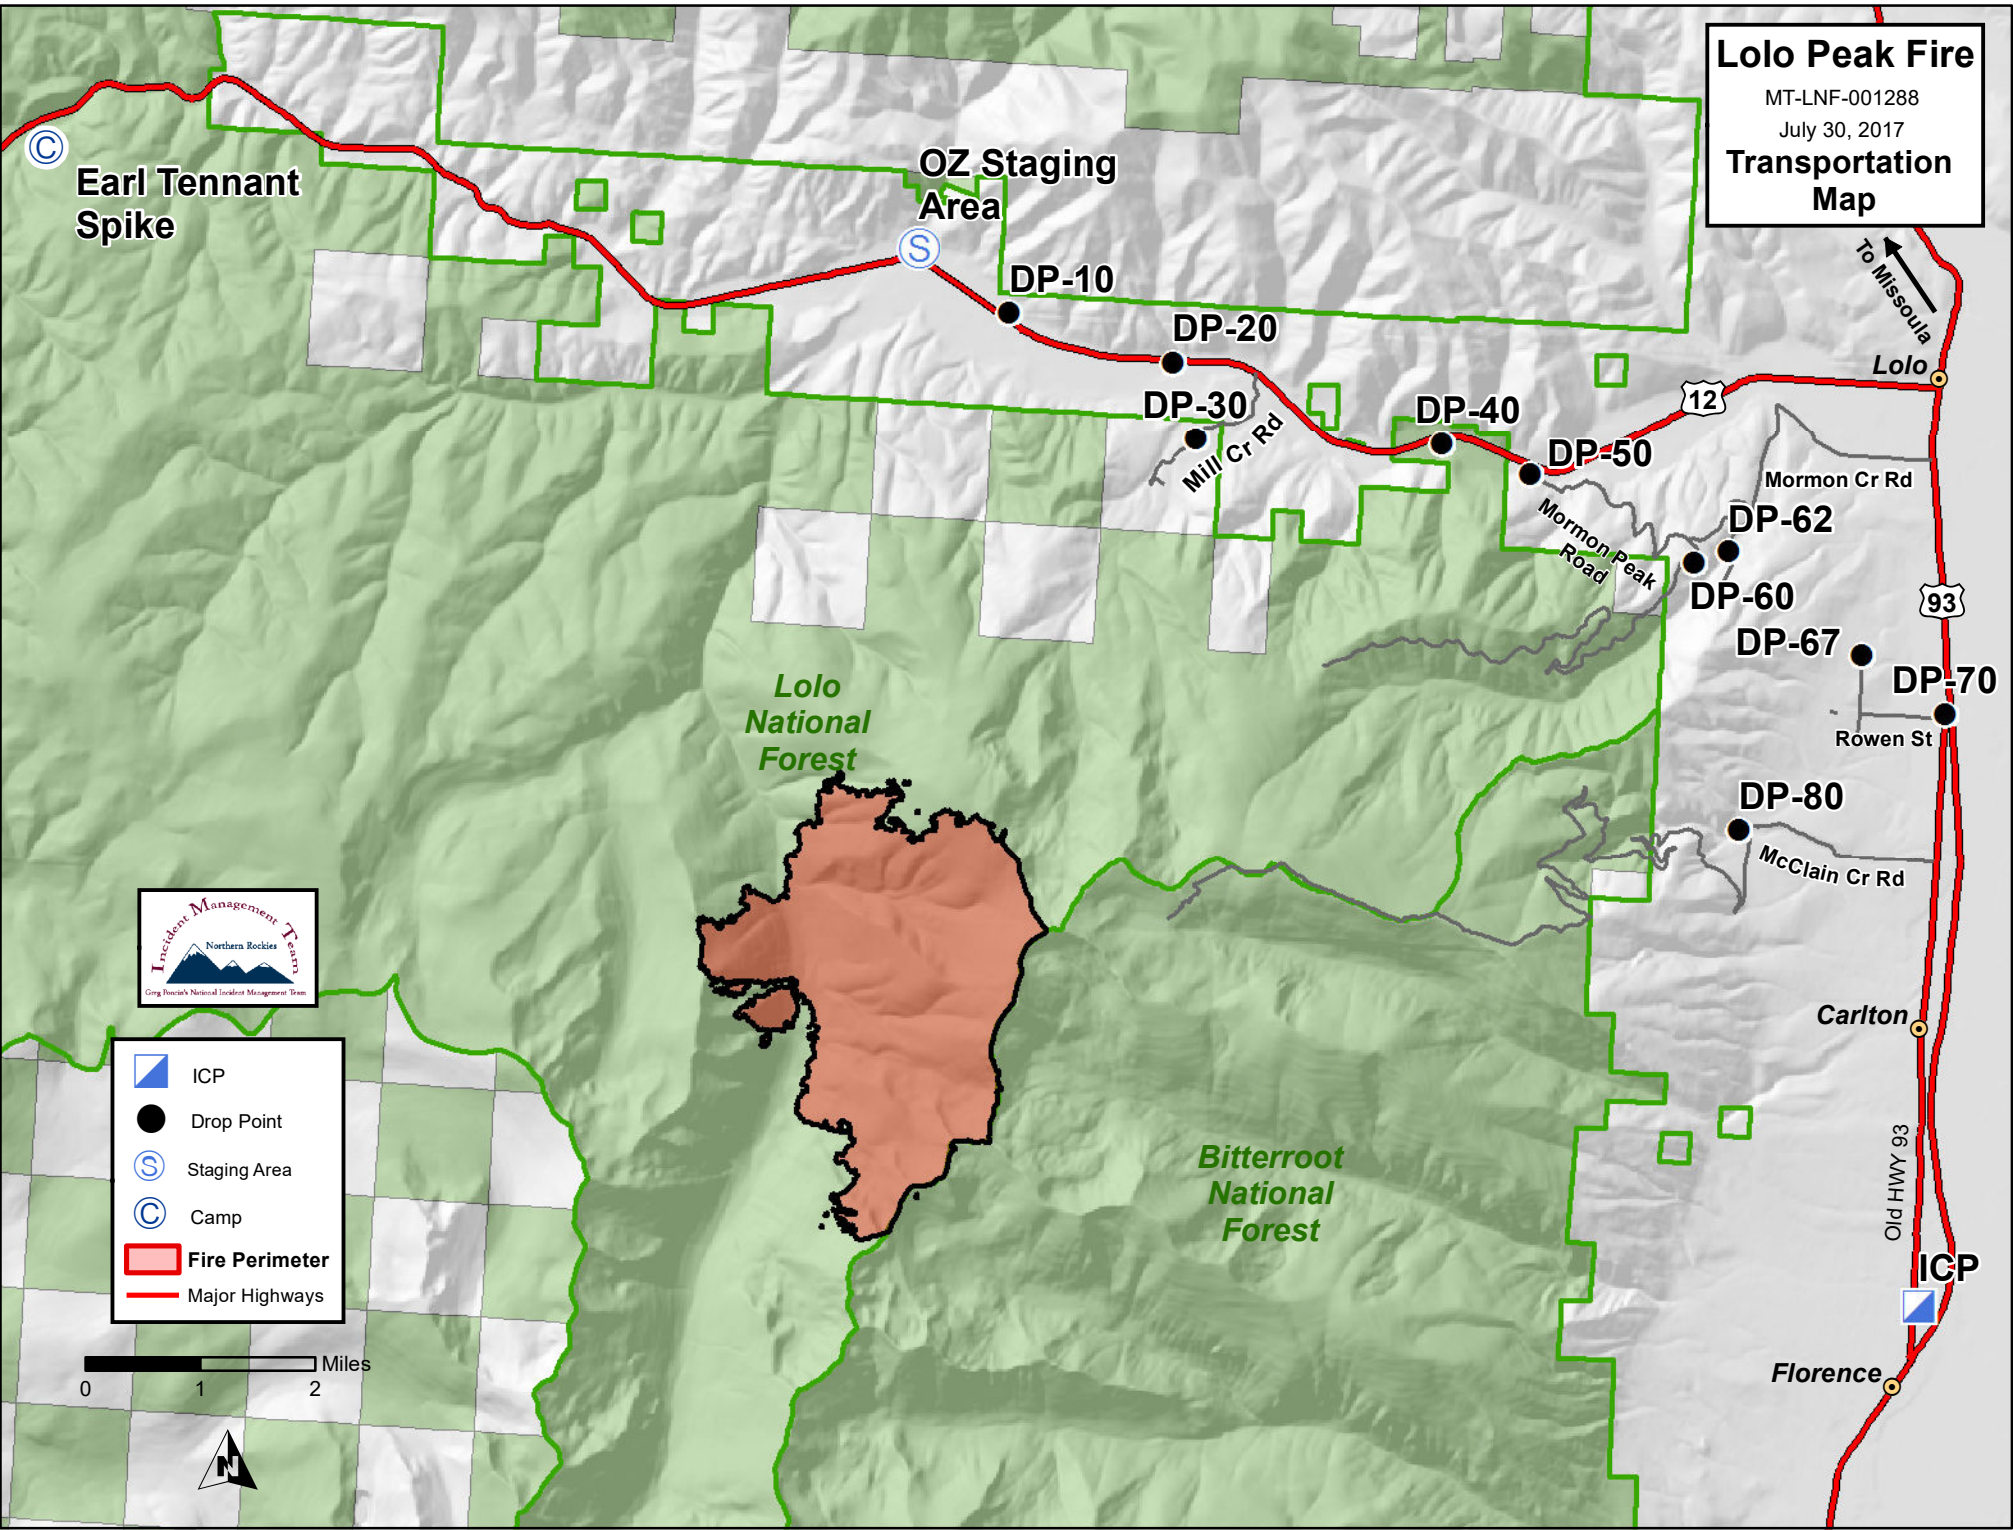

Lolo Peak Fire
 MT-LNF-001288
 July 30, 2017
Transportation Map

- ICP
- Drop Point
- Staging Area
- Camp
- Fire Perimeter
- Major Highways

0 1 2 Miles