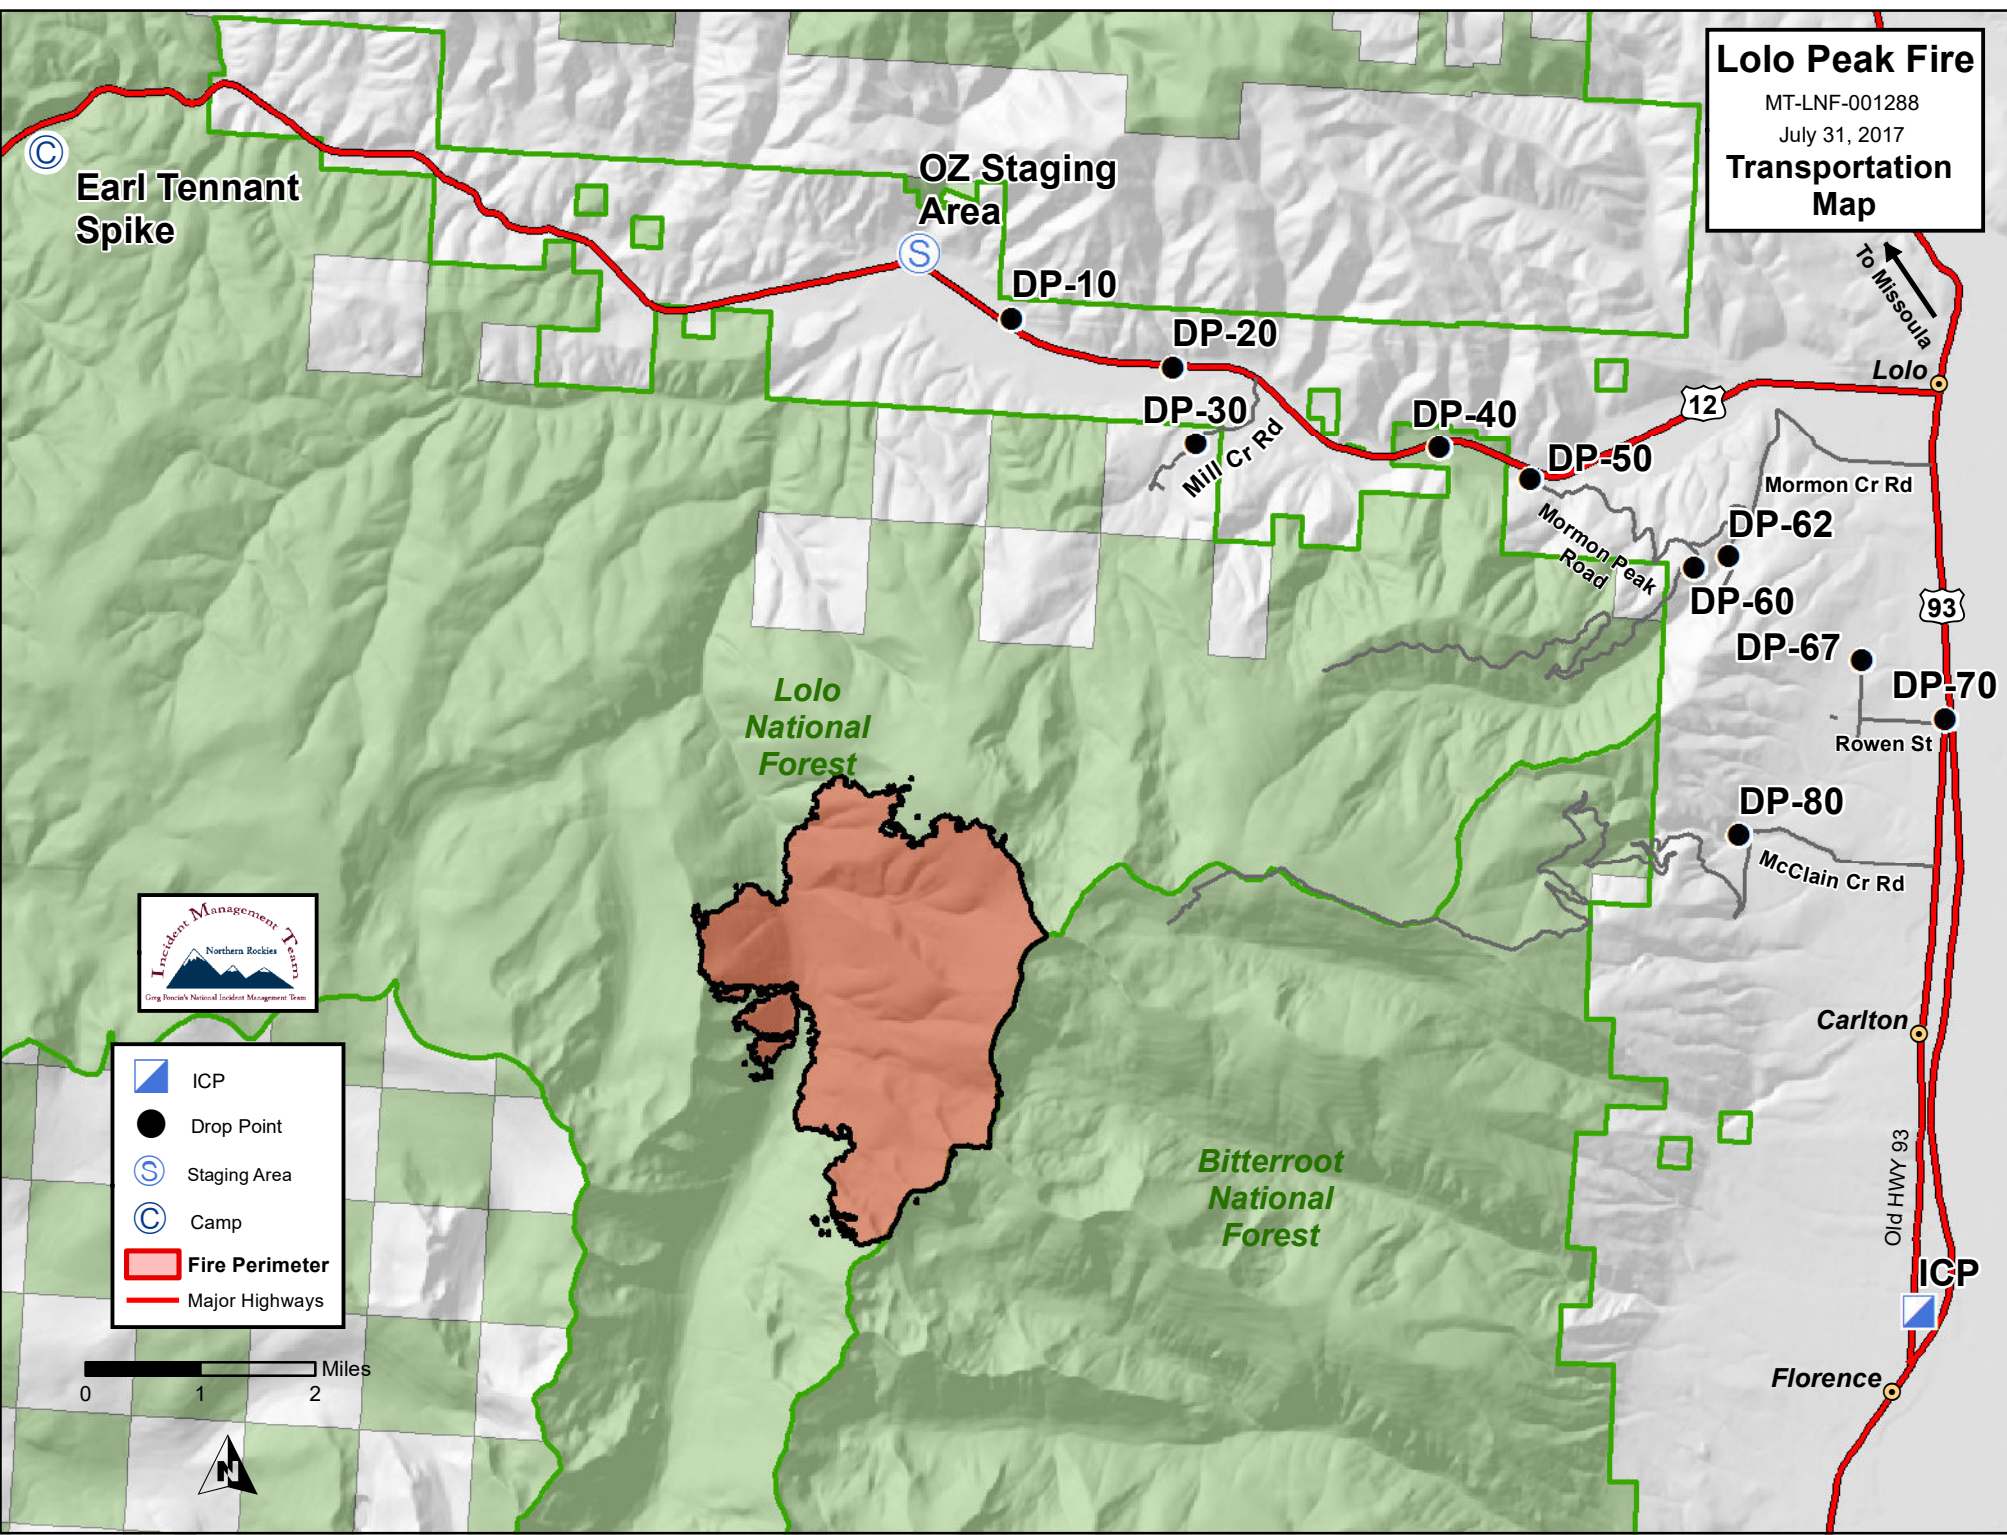

Lolo Peak Fire
MT-LNF-001288
July 31, 2017
Transportation Map

- ICP
- Drop Point
- Staging Area
- Camp
- Fire Perimeter
- Major Highways

0 1 2 Miles