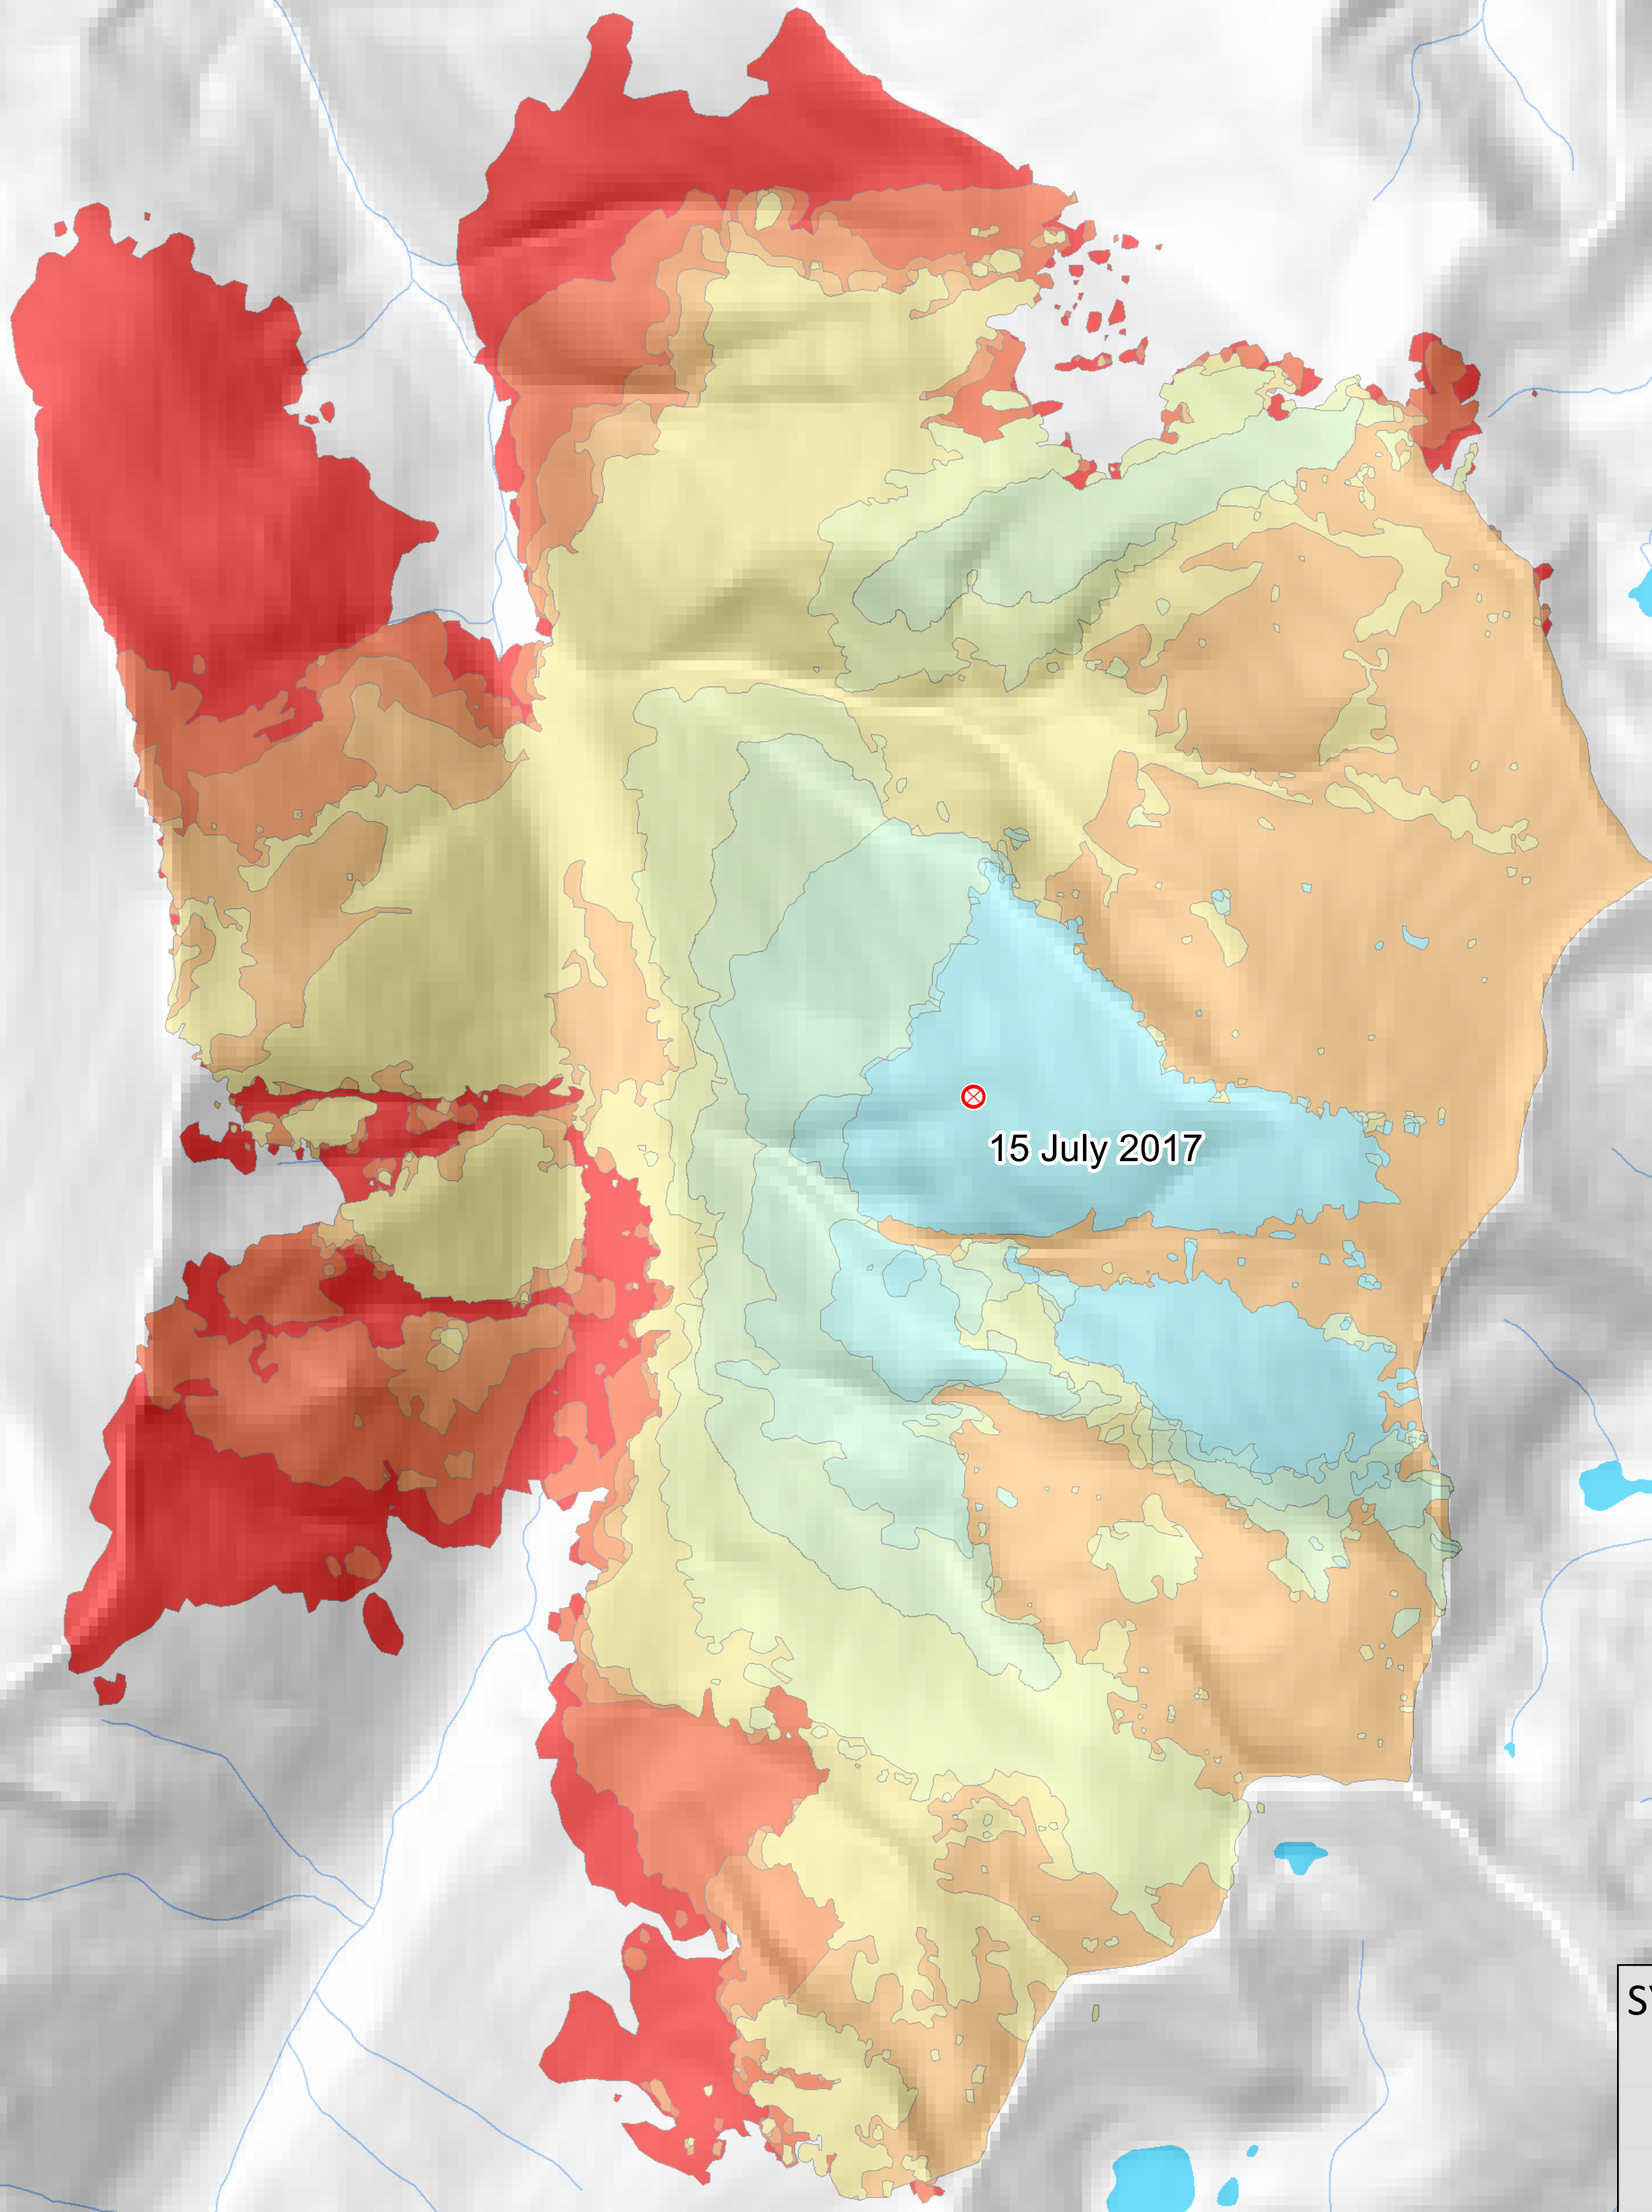

Lolo Peak Fire Progression Map

MT-LNF-0001288
1 AUGUST 2017

0 0.25 0.5 1 Miles

US HIGHWAY 12
TO LOLO, MT

Lolo Peak

15 July 2017

SYMBOL	DATE	GROWTH ACRES	TOTAL ACRES
	7/17/2017	59	59
	7/18/2017	106	165
	7/19/2017	17	182
	7/20/2017	67	249
	7/21/2017	148	397
	7/22/2017	71	468
	7/23/2017	283	751
	7/24/2017	339	1090
	7/25/2017	514	1604
	7/26/2017	IR UTF	IR UTF
	7/27/2017	1173	2777
	7/28/2017	1345	4122
	7/29/2017	244	4366
	7/30/2017	426	4792
	7/31/2017	932	5724

Missoula

Lolo Peak Fire